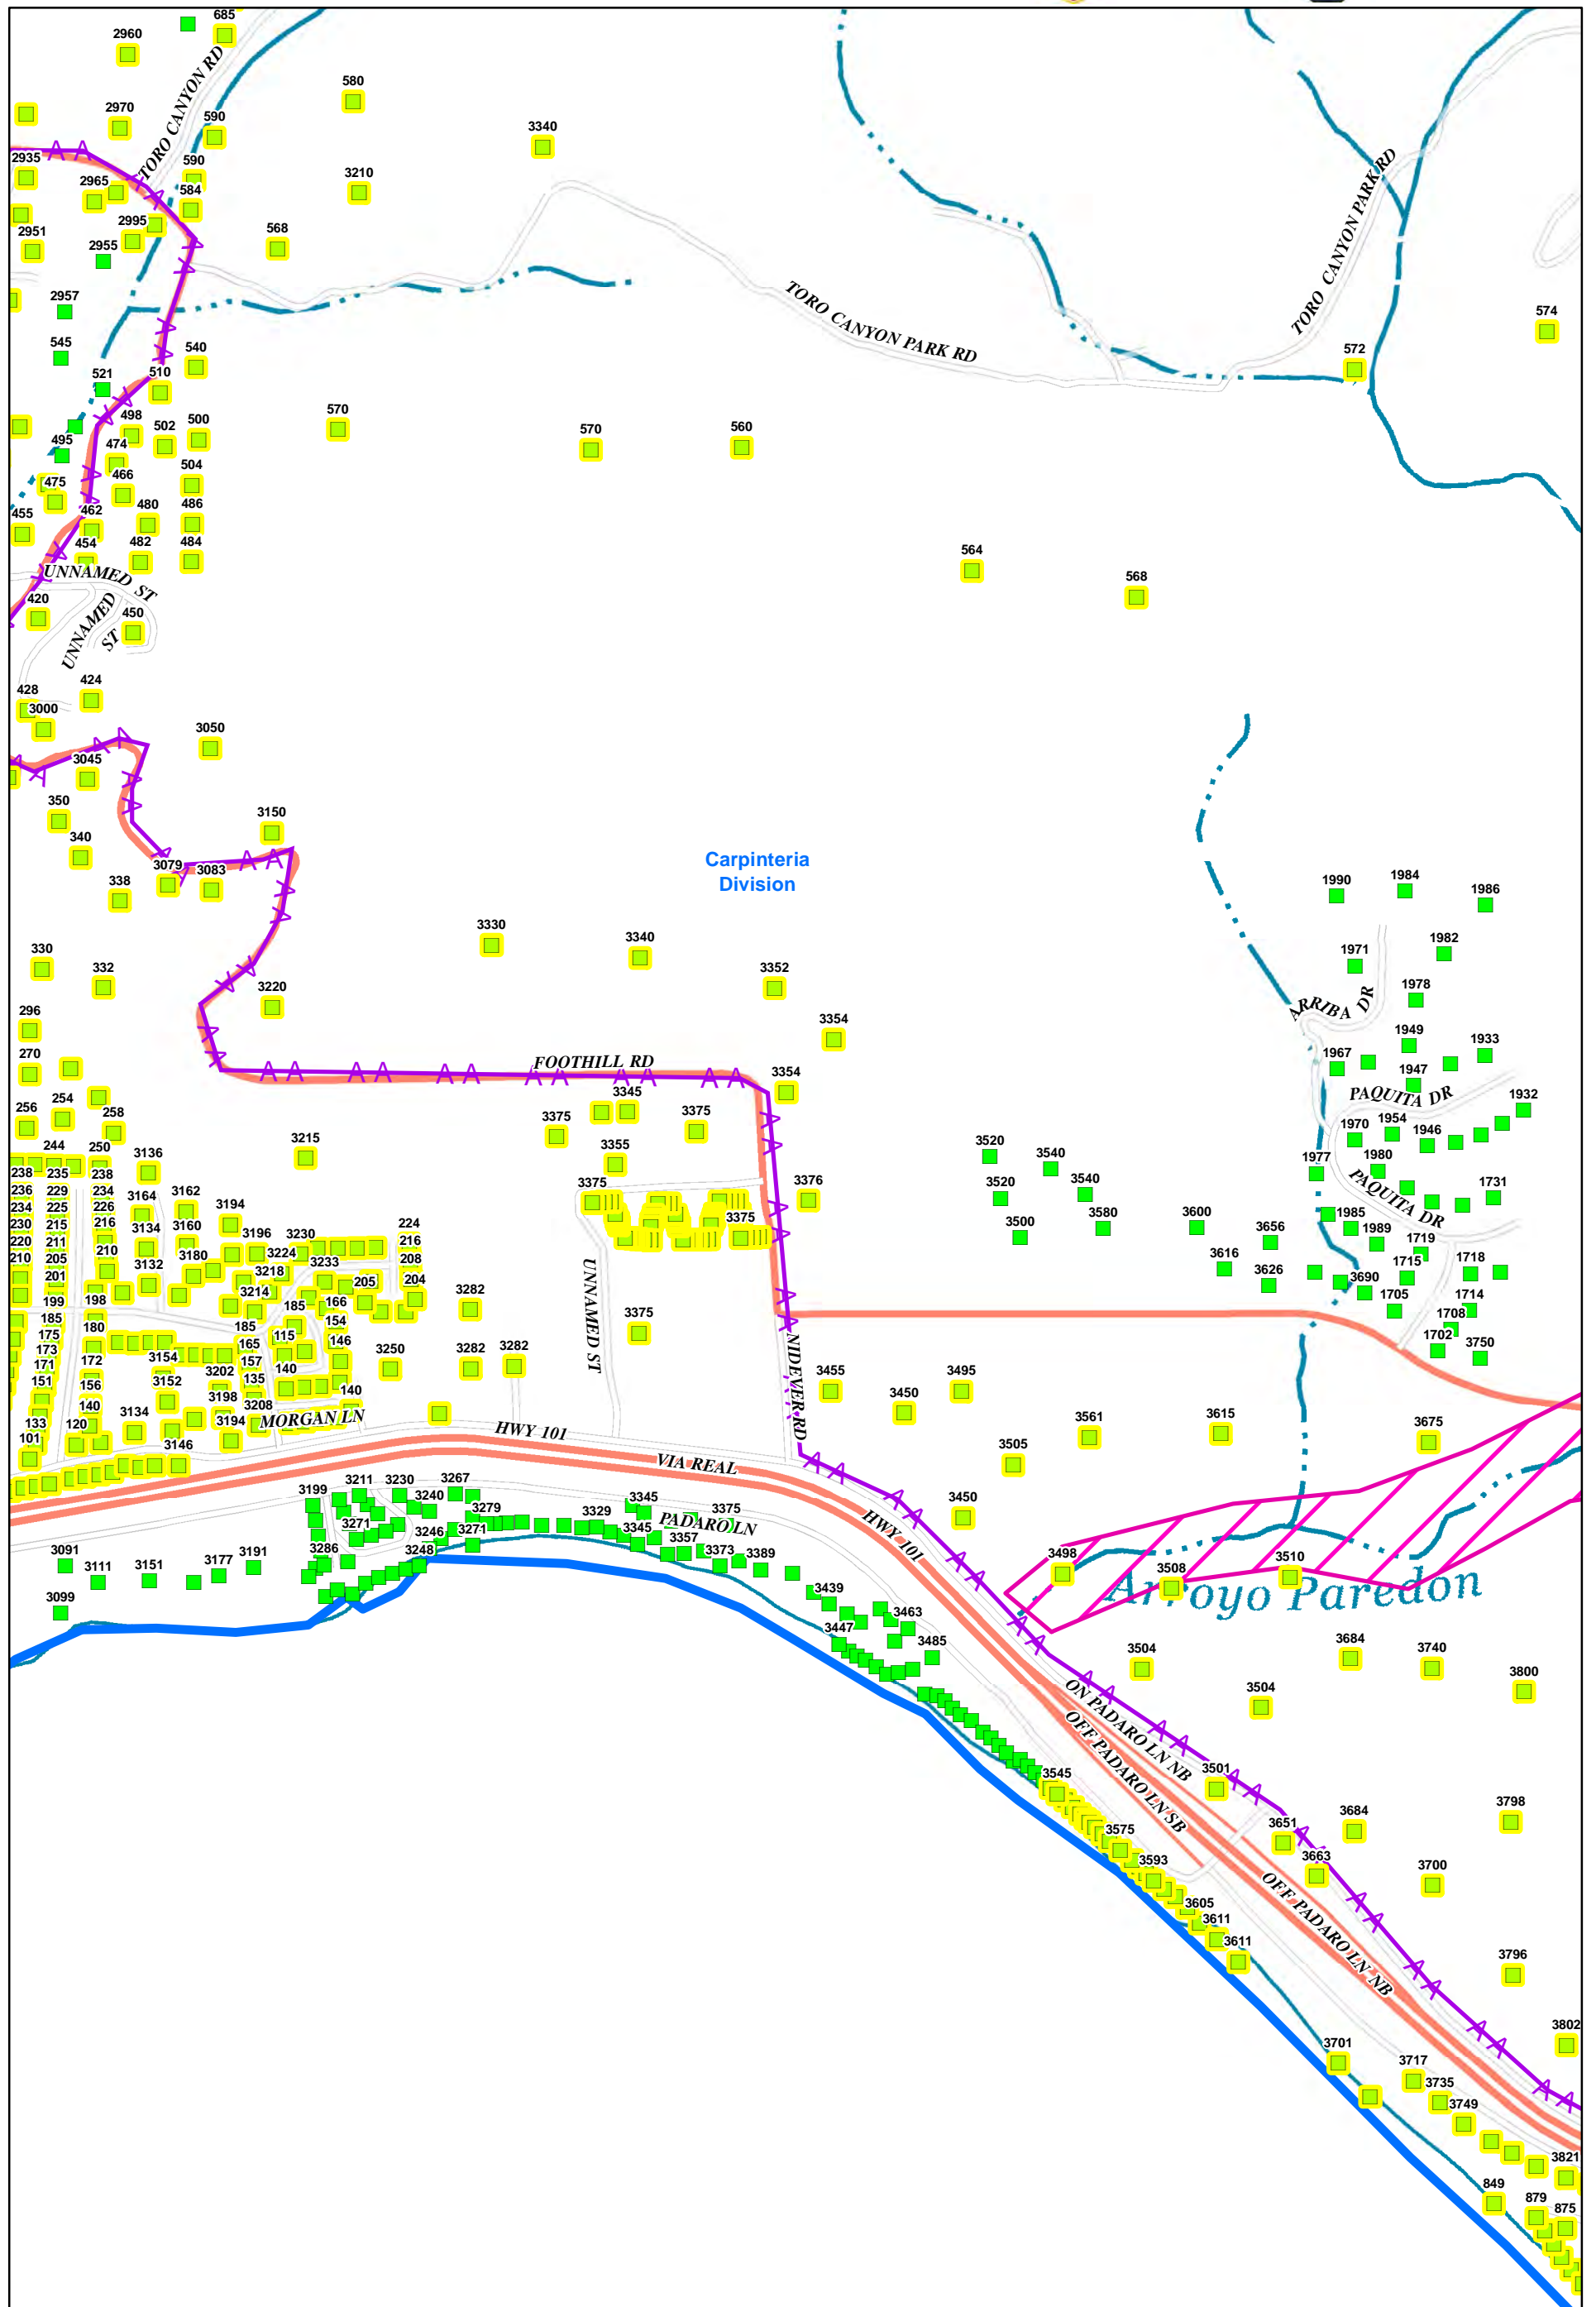

2018 XSB January Storms

CA-MTO-000071

Jan. 13, 2018

1:10,000

0 250 500 1,000 Feet

See Back Page for Legend

1	3	5	7	9	11
2	4	6	8	10	12
					13

IAP Map

Transportation Routes

-  Lowboy
-  Clear to Drive
-  Power Transmission Lines
-  Live Dog
-  Cadaver Dog
-  Division Areas
-  Debris Field