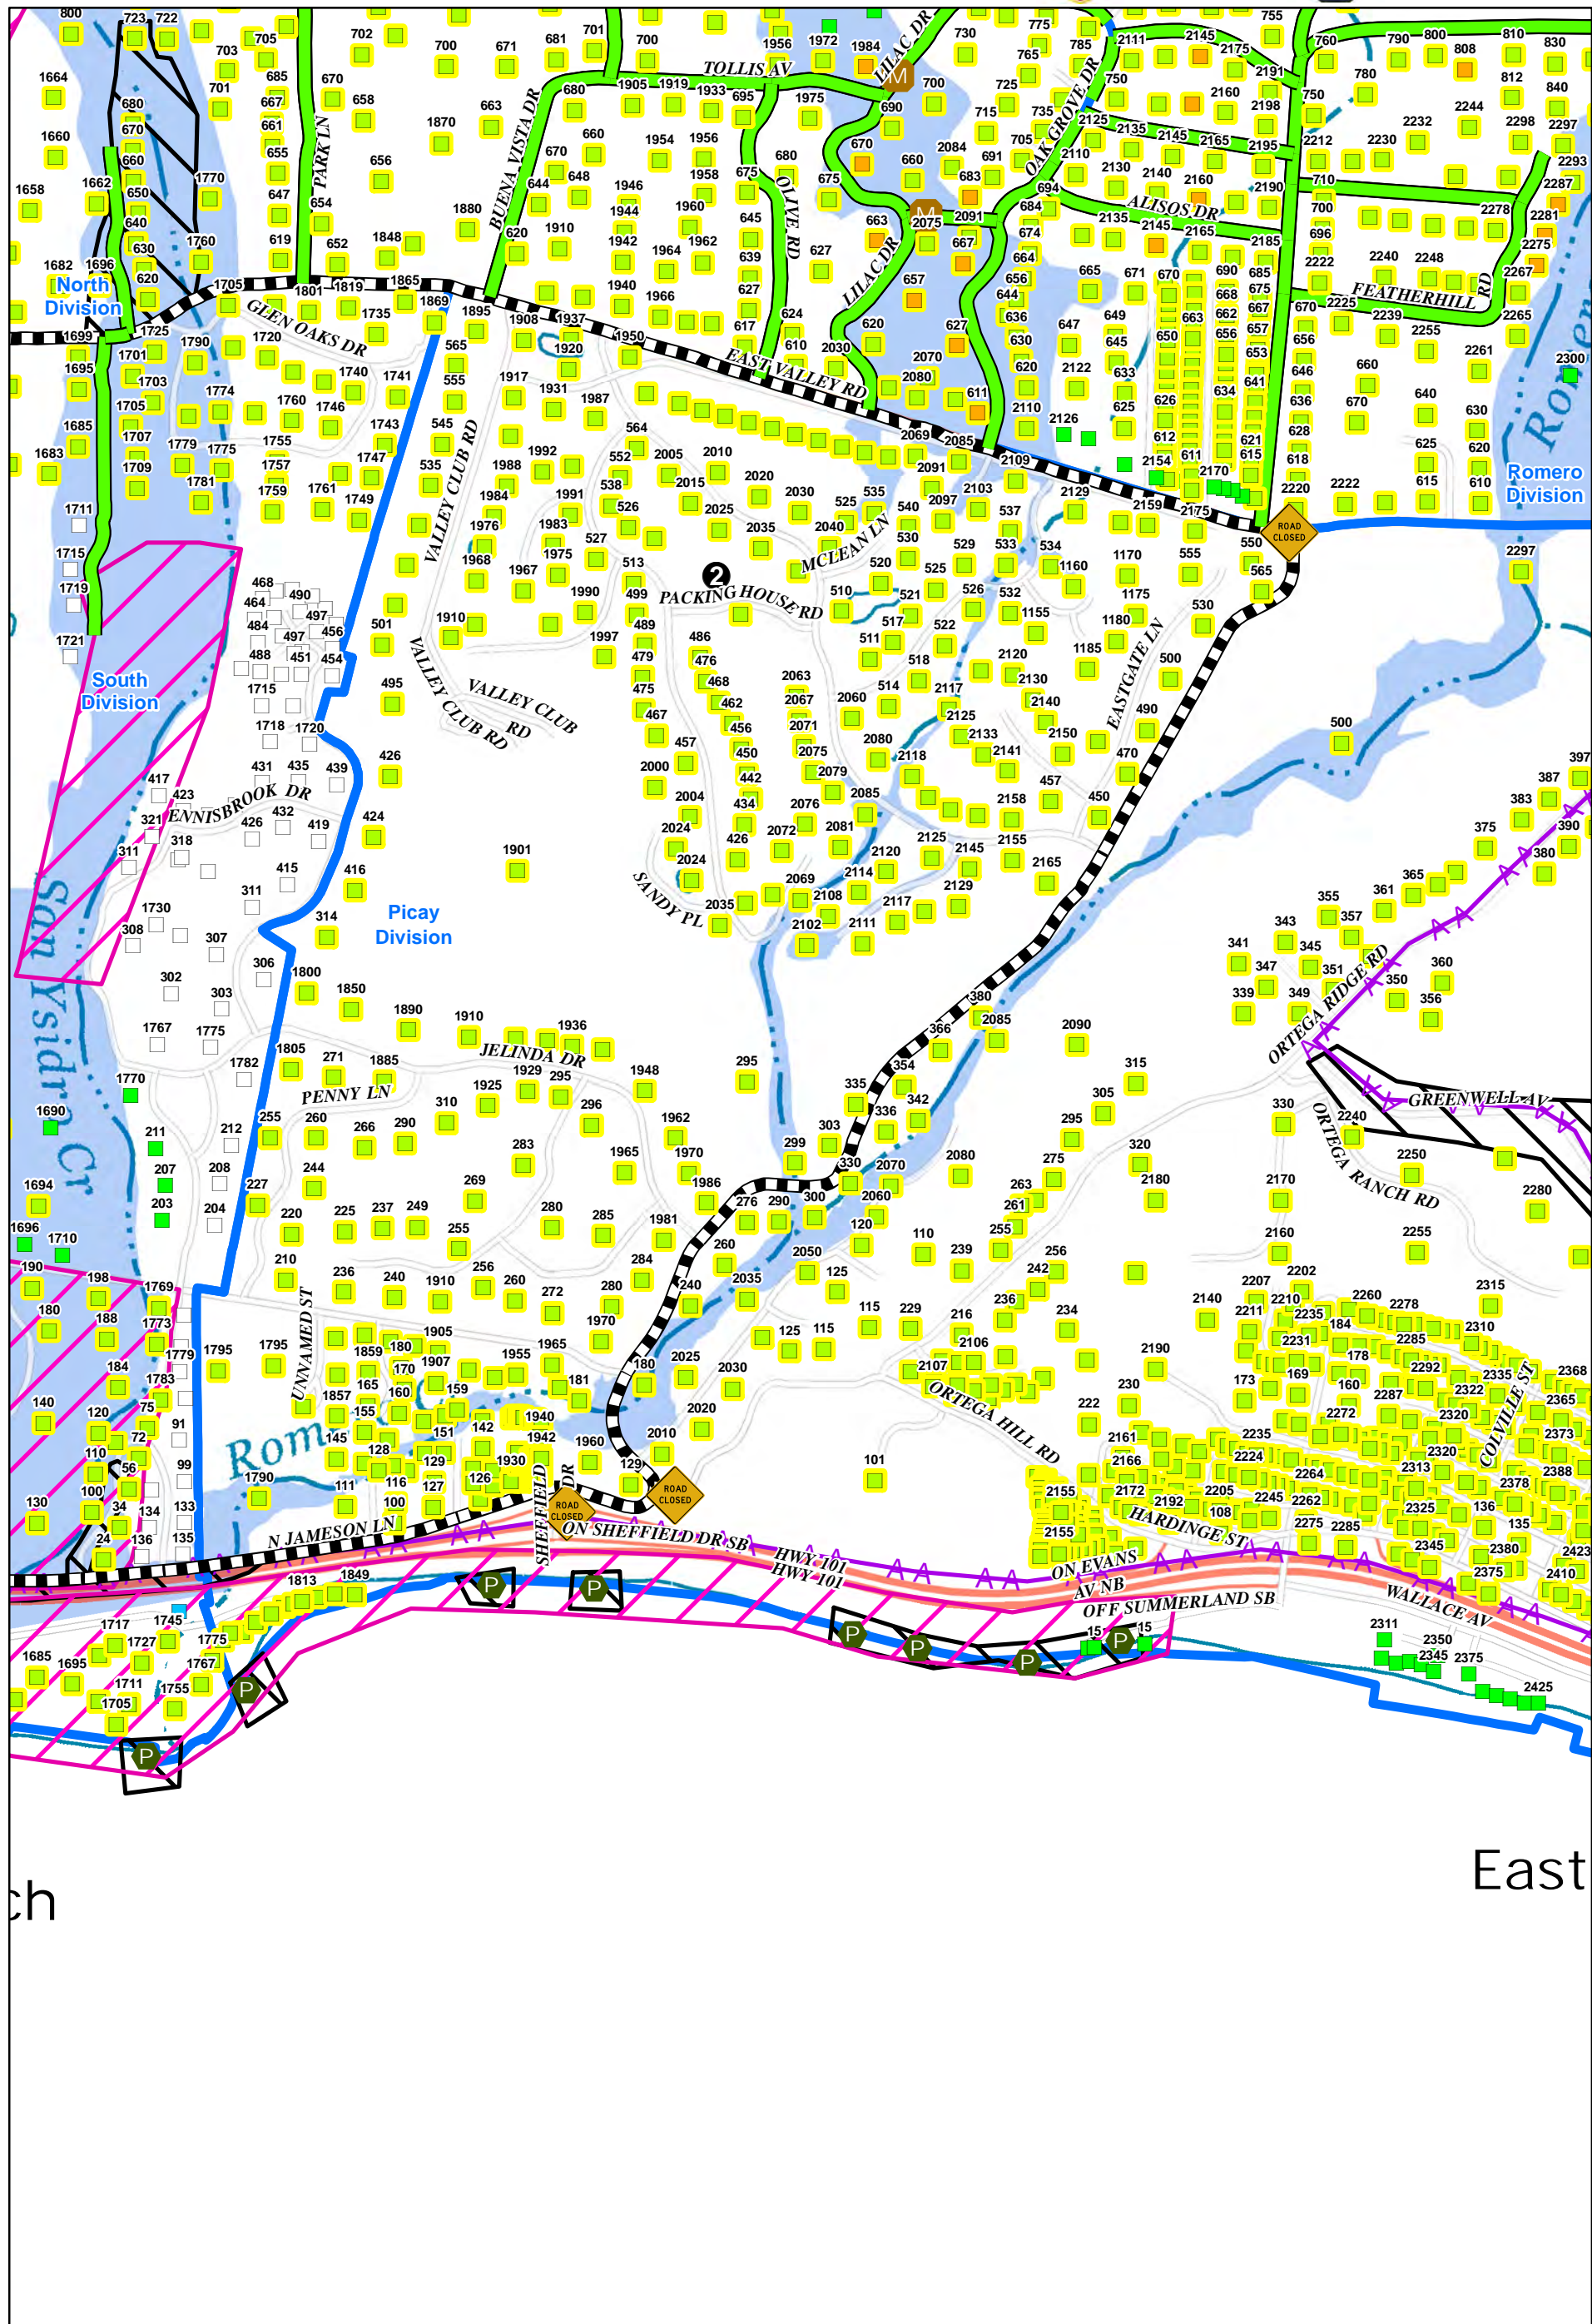

Jan. 13, 2018

1:10,000

0 250 500 1,000 Feet

See Back Page for Legend

1	3	5	7	9	11
2	4	6	8	10	12
					13

IAP Map

2018 XSB January Storms
CA-MTO-000071
Jan. 13, 2018

See Back Page for Legend

1	3	5	7	9	11
2	4	6	8	10	12
					13

1:10,000
0 250 500 1,000 Feet

East

IAP Map

2018 XSB January Storms

CA-MTO-000071

Jan. 13, 2018

1:10,000

Transportation Routes

-  Lowboy
-  Clear to Drive
-  Power Transmission Lines
-  Live Dog
-  Cadaver Dog
-  Division Areas
-  Debris Field