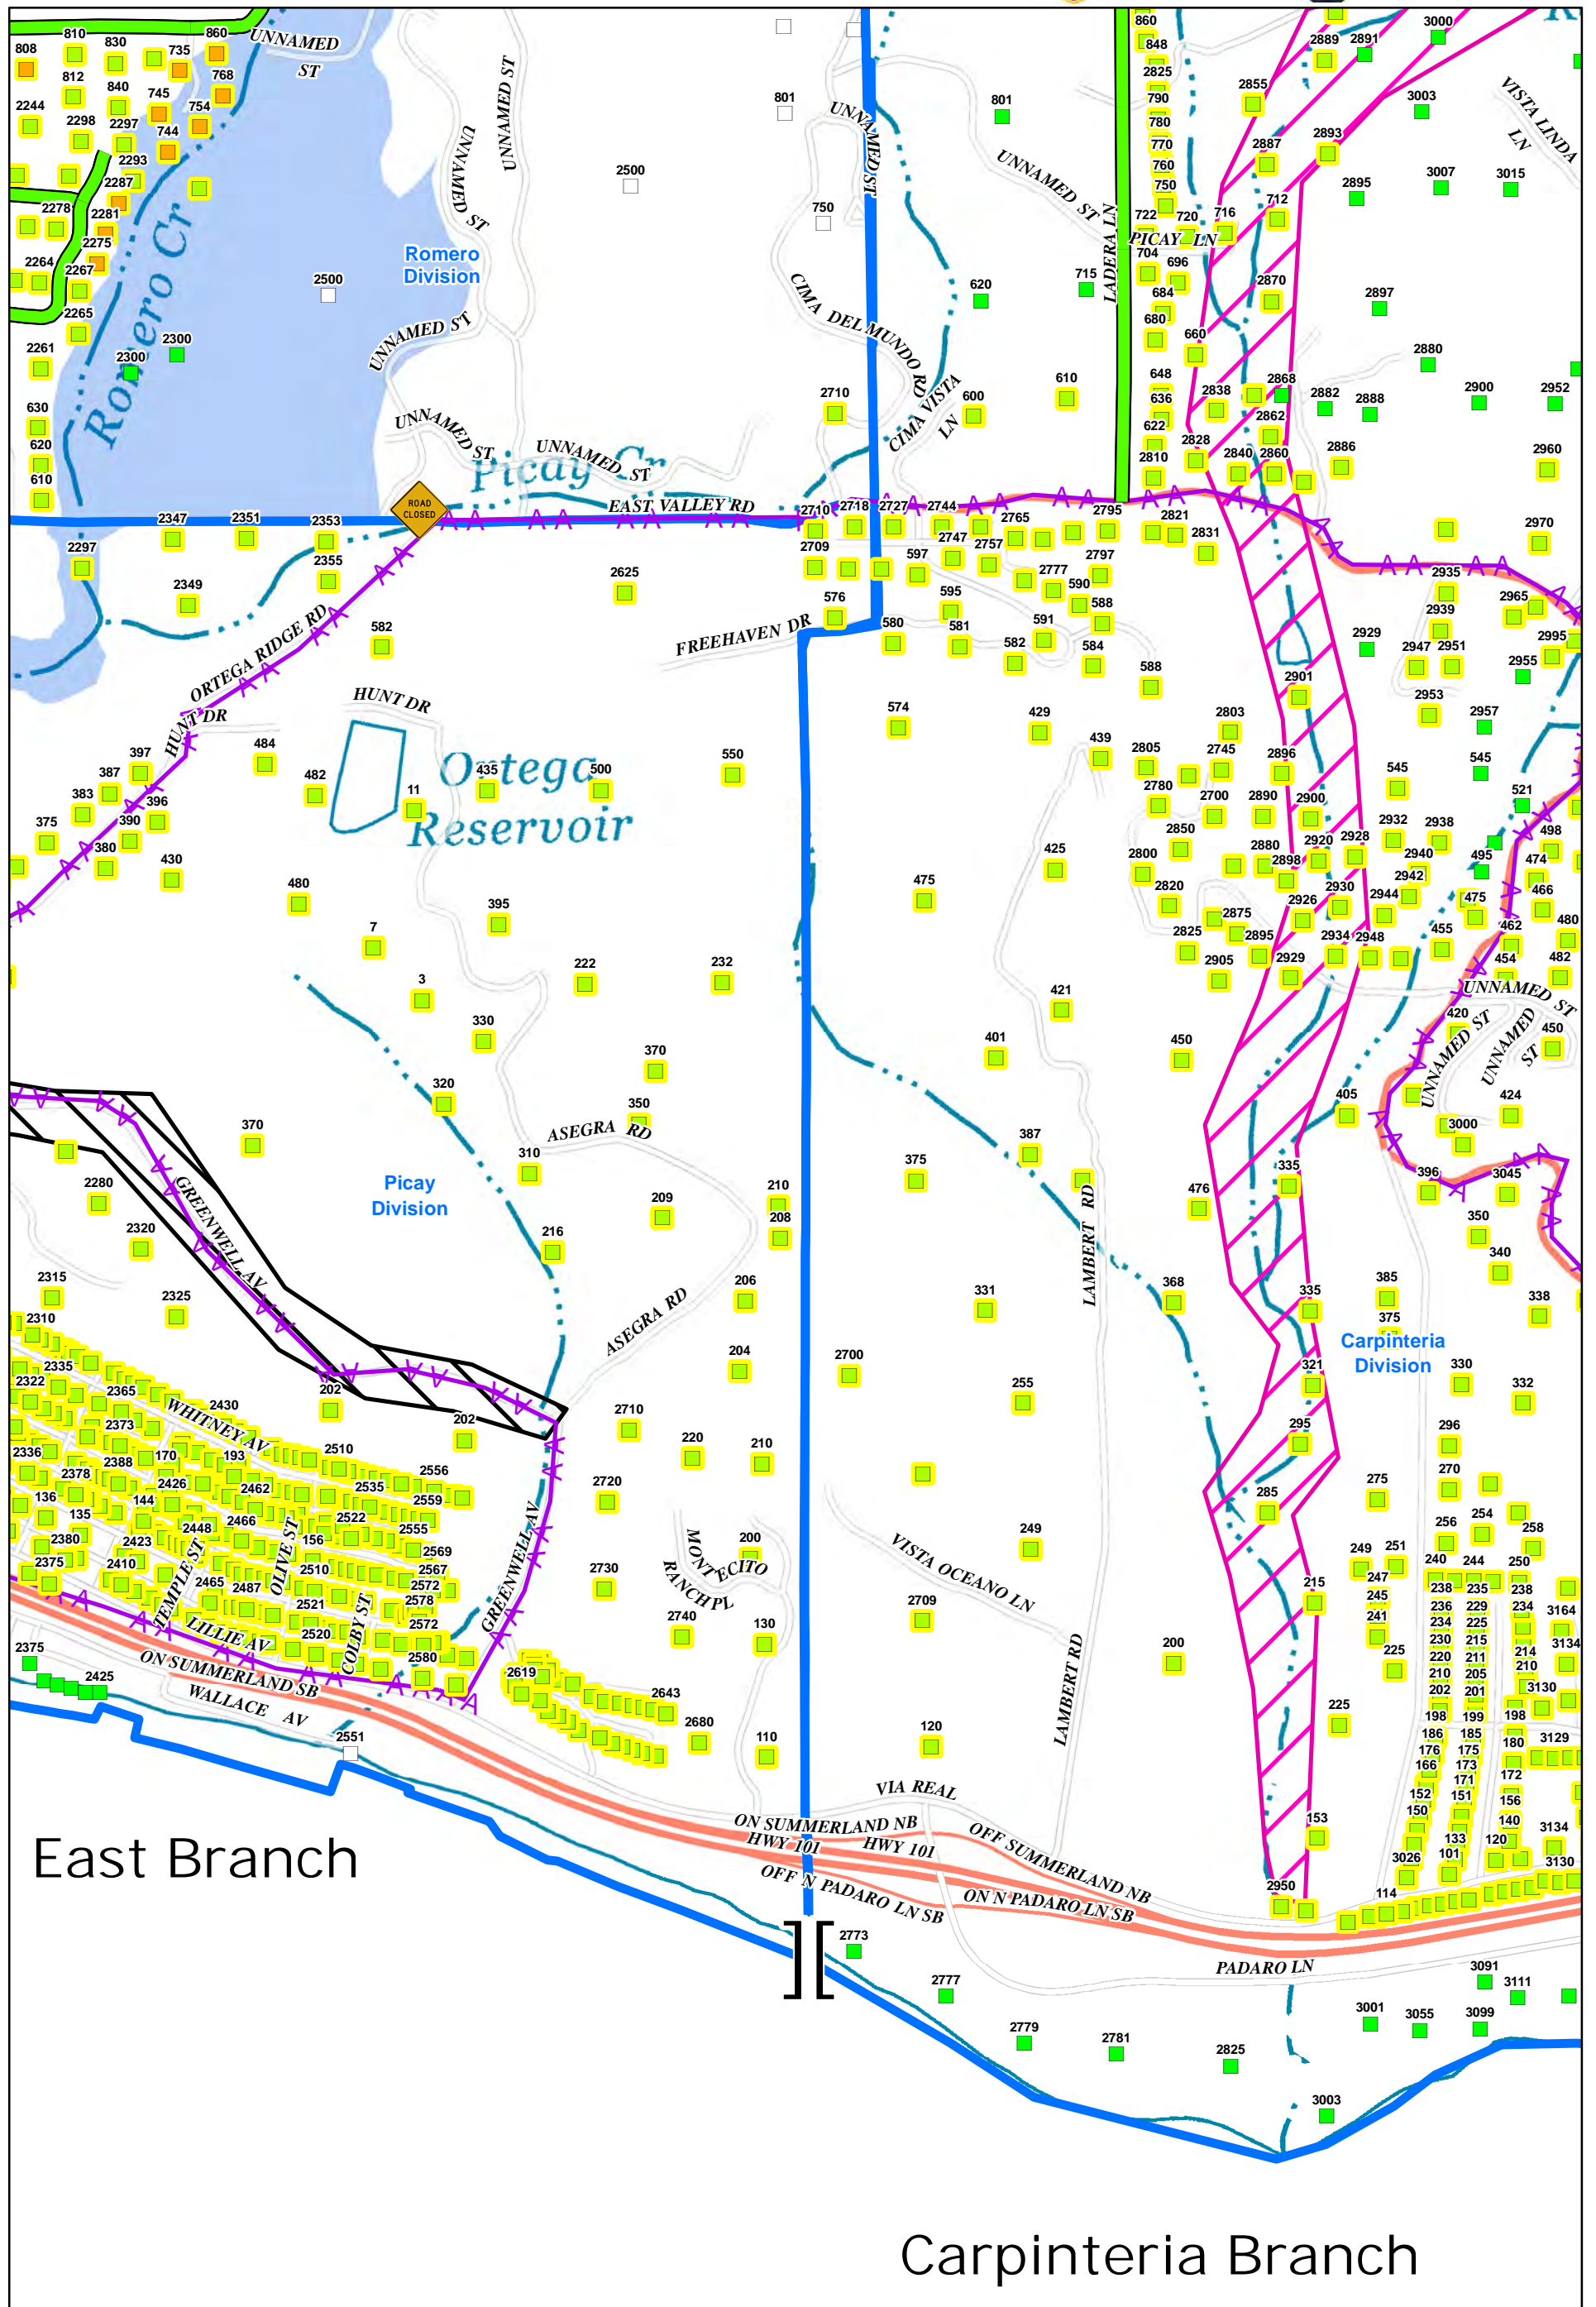

0 250 500 1,000 Feet

See Back Page for Legend

IAP Map

2018 XSB January Storms
CA-MTO-000071
Jan. 13, 2018

1:10,000

0 250 500 1,000 Feet

See Back Page for Legend

IAP Map