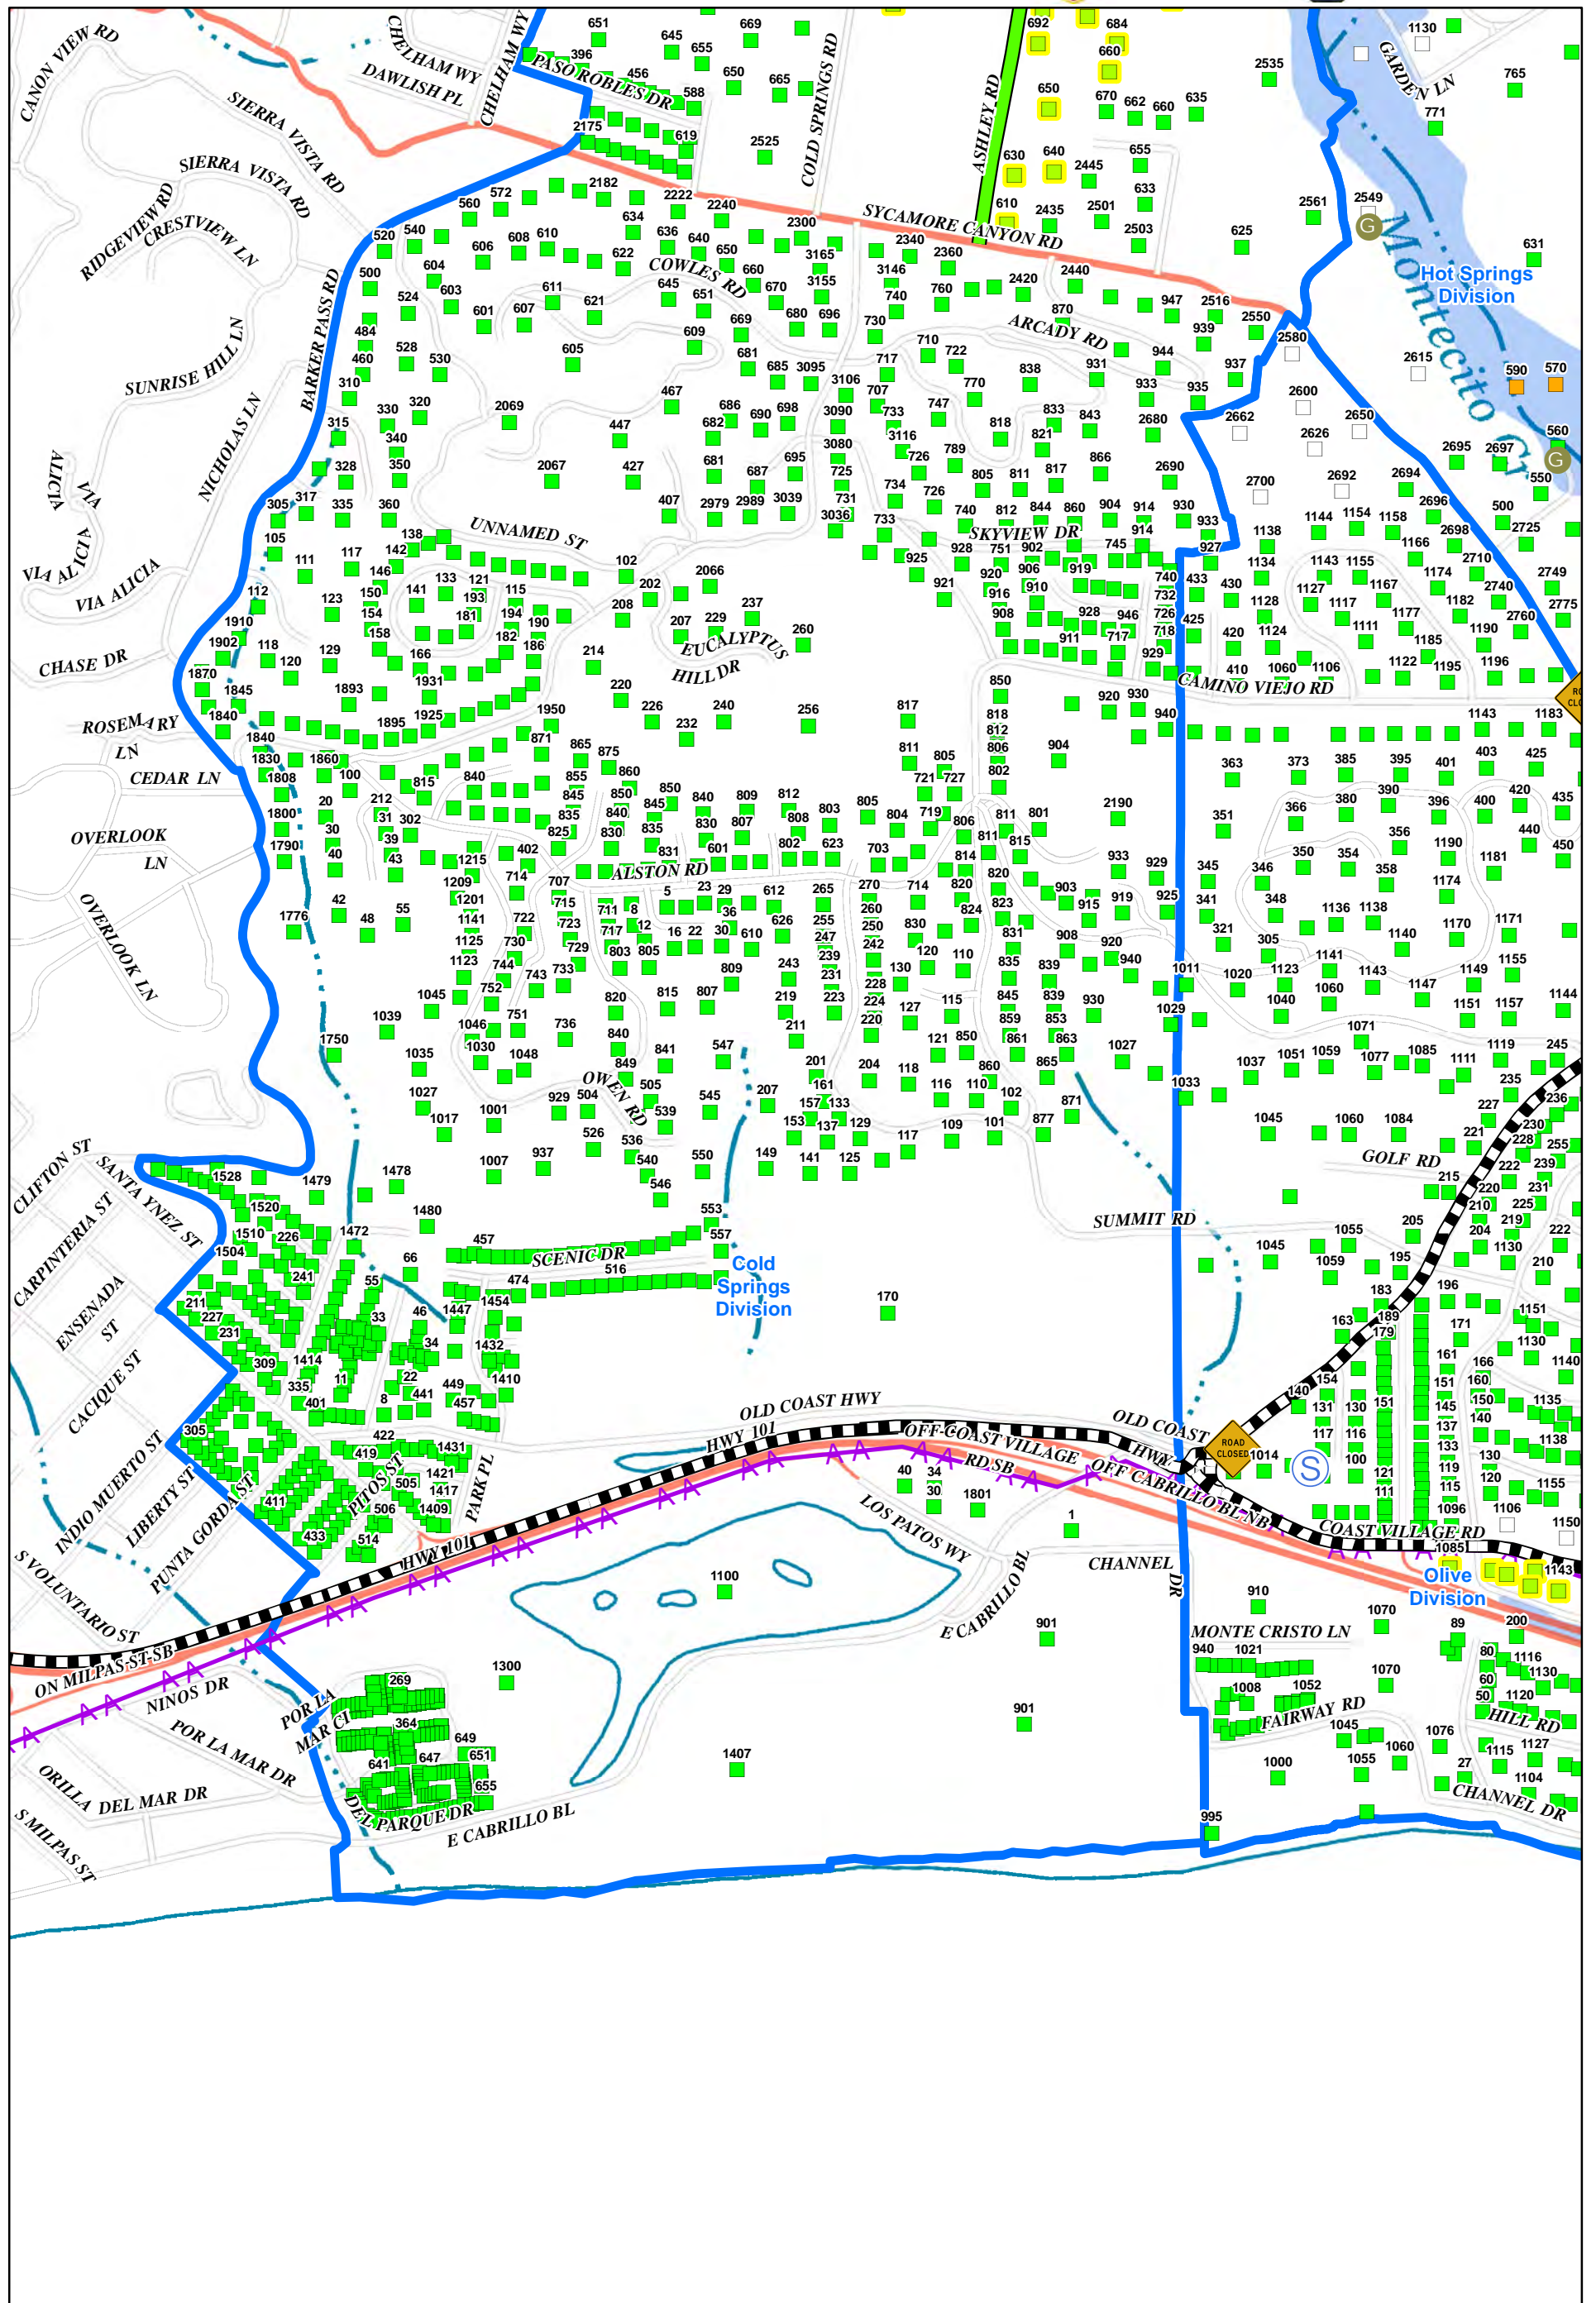

IAP Map

2018 XSB January Storms

CA-MTO-000071

Jan. 13, 2018

1:10,000

0 250 500 1,000 Feet

See Back Page for Legend

1	3	5	7	9	11
2	4	6	8	10	12
					13

Transportation Routes

-  Lowboy
-  Clear to Drive
-  Power Transmission Lines
-  Live Dog
-  Cadaver Dog
-  Division Areas
-  Debris Field