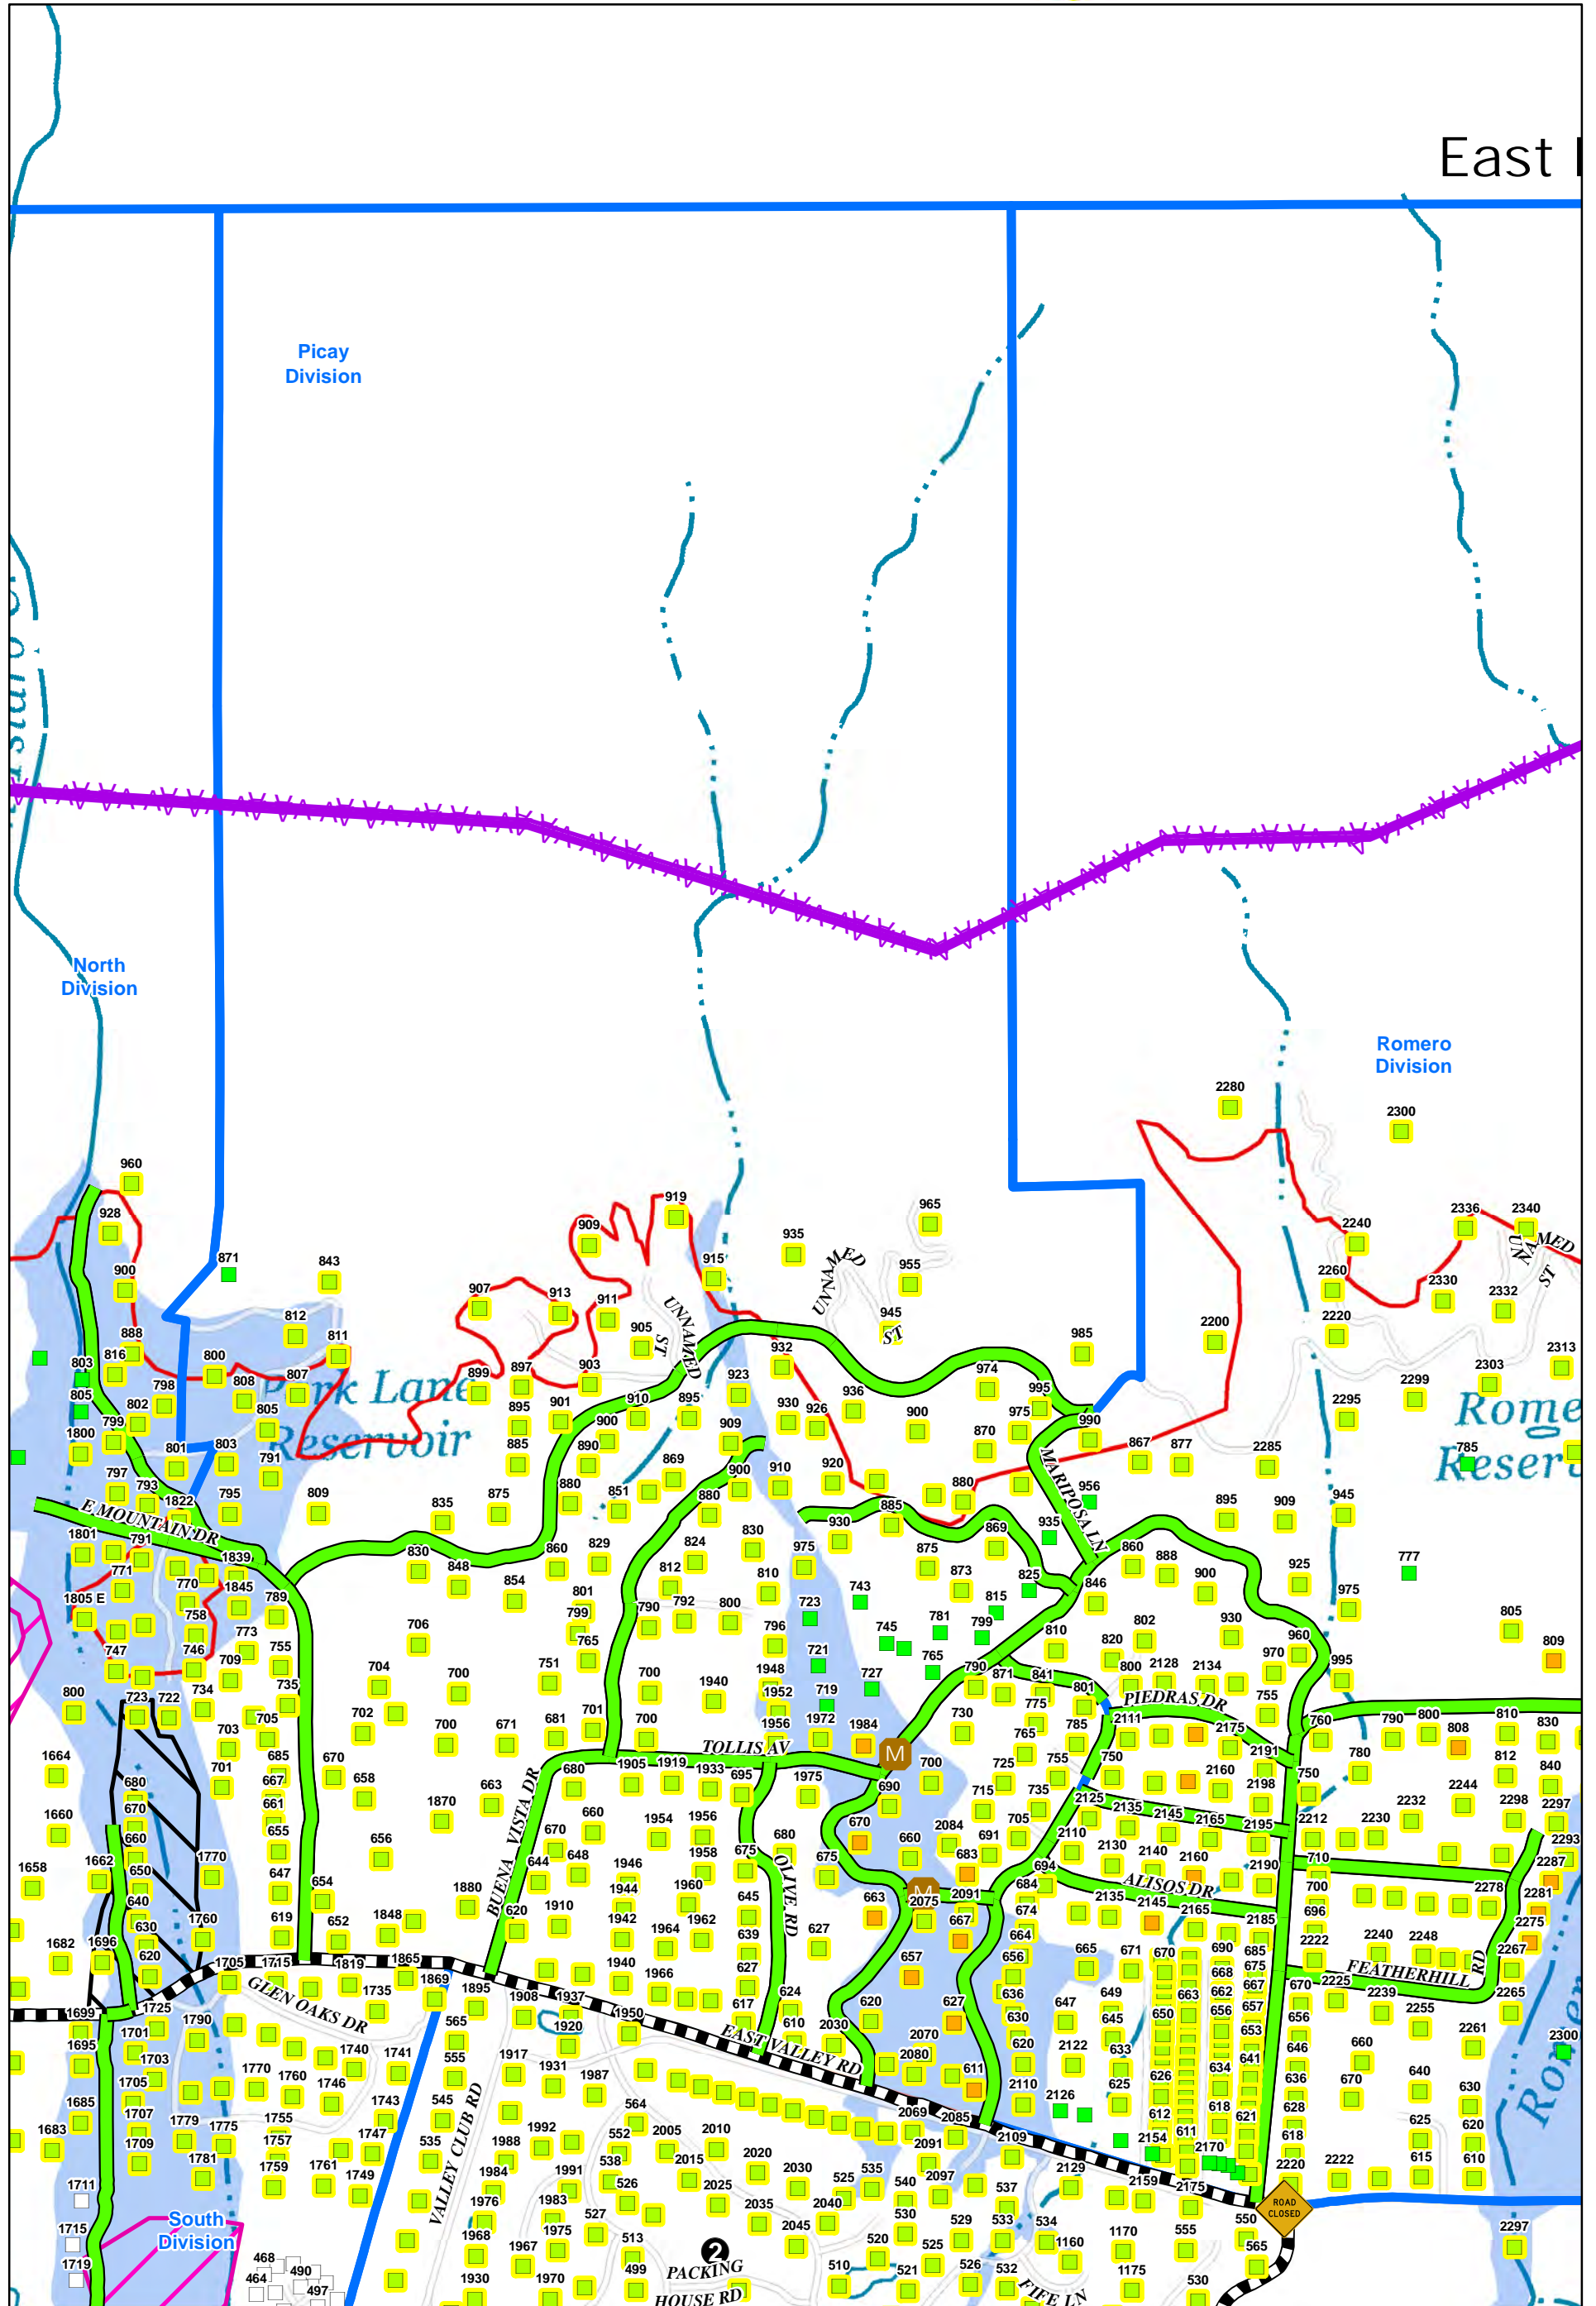

Jan. 13, 2018

1:10,000

0 250 500 1,000 Feet

See Back Page for Legend

1	3	5	7	9	11
2	4	6	8	10	12
					13

IAP Map

2018 XSB January Storms
CA-MTO-000071
Jan. 13, 2018

See Back Page for Legend

1	3	5	7	9	11
2	4	6	8	10	12
					13

1:10,000
0 250 500 1,000 Feet

East

IAP Map

2018 XSB January Storms

CA-MTO-000071

Jan. 13, 2018

1:10,000

Transportation Routes

-  Lowboy
-  Clear to Drive
-  Power Transmission Lines
-  Live Dog
-  Cadaver Dog
-  Division Areas
-  Debris Field