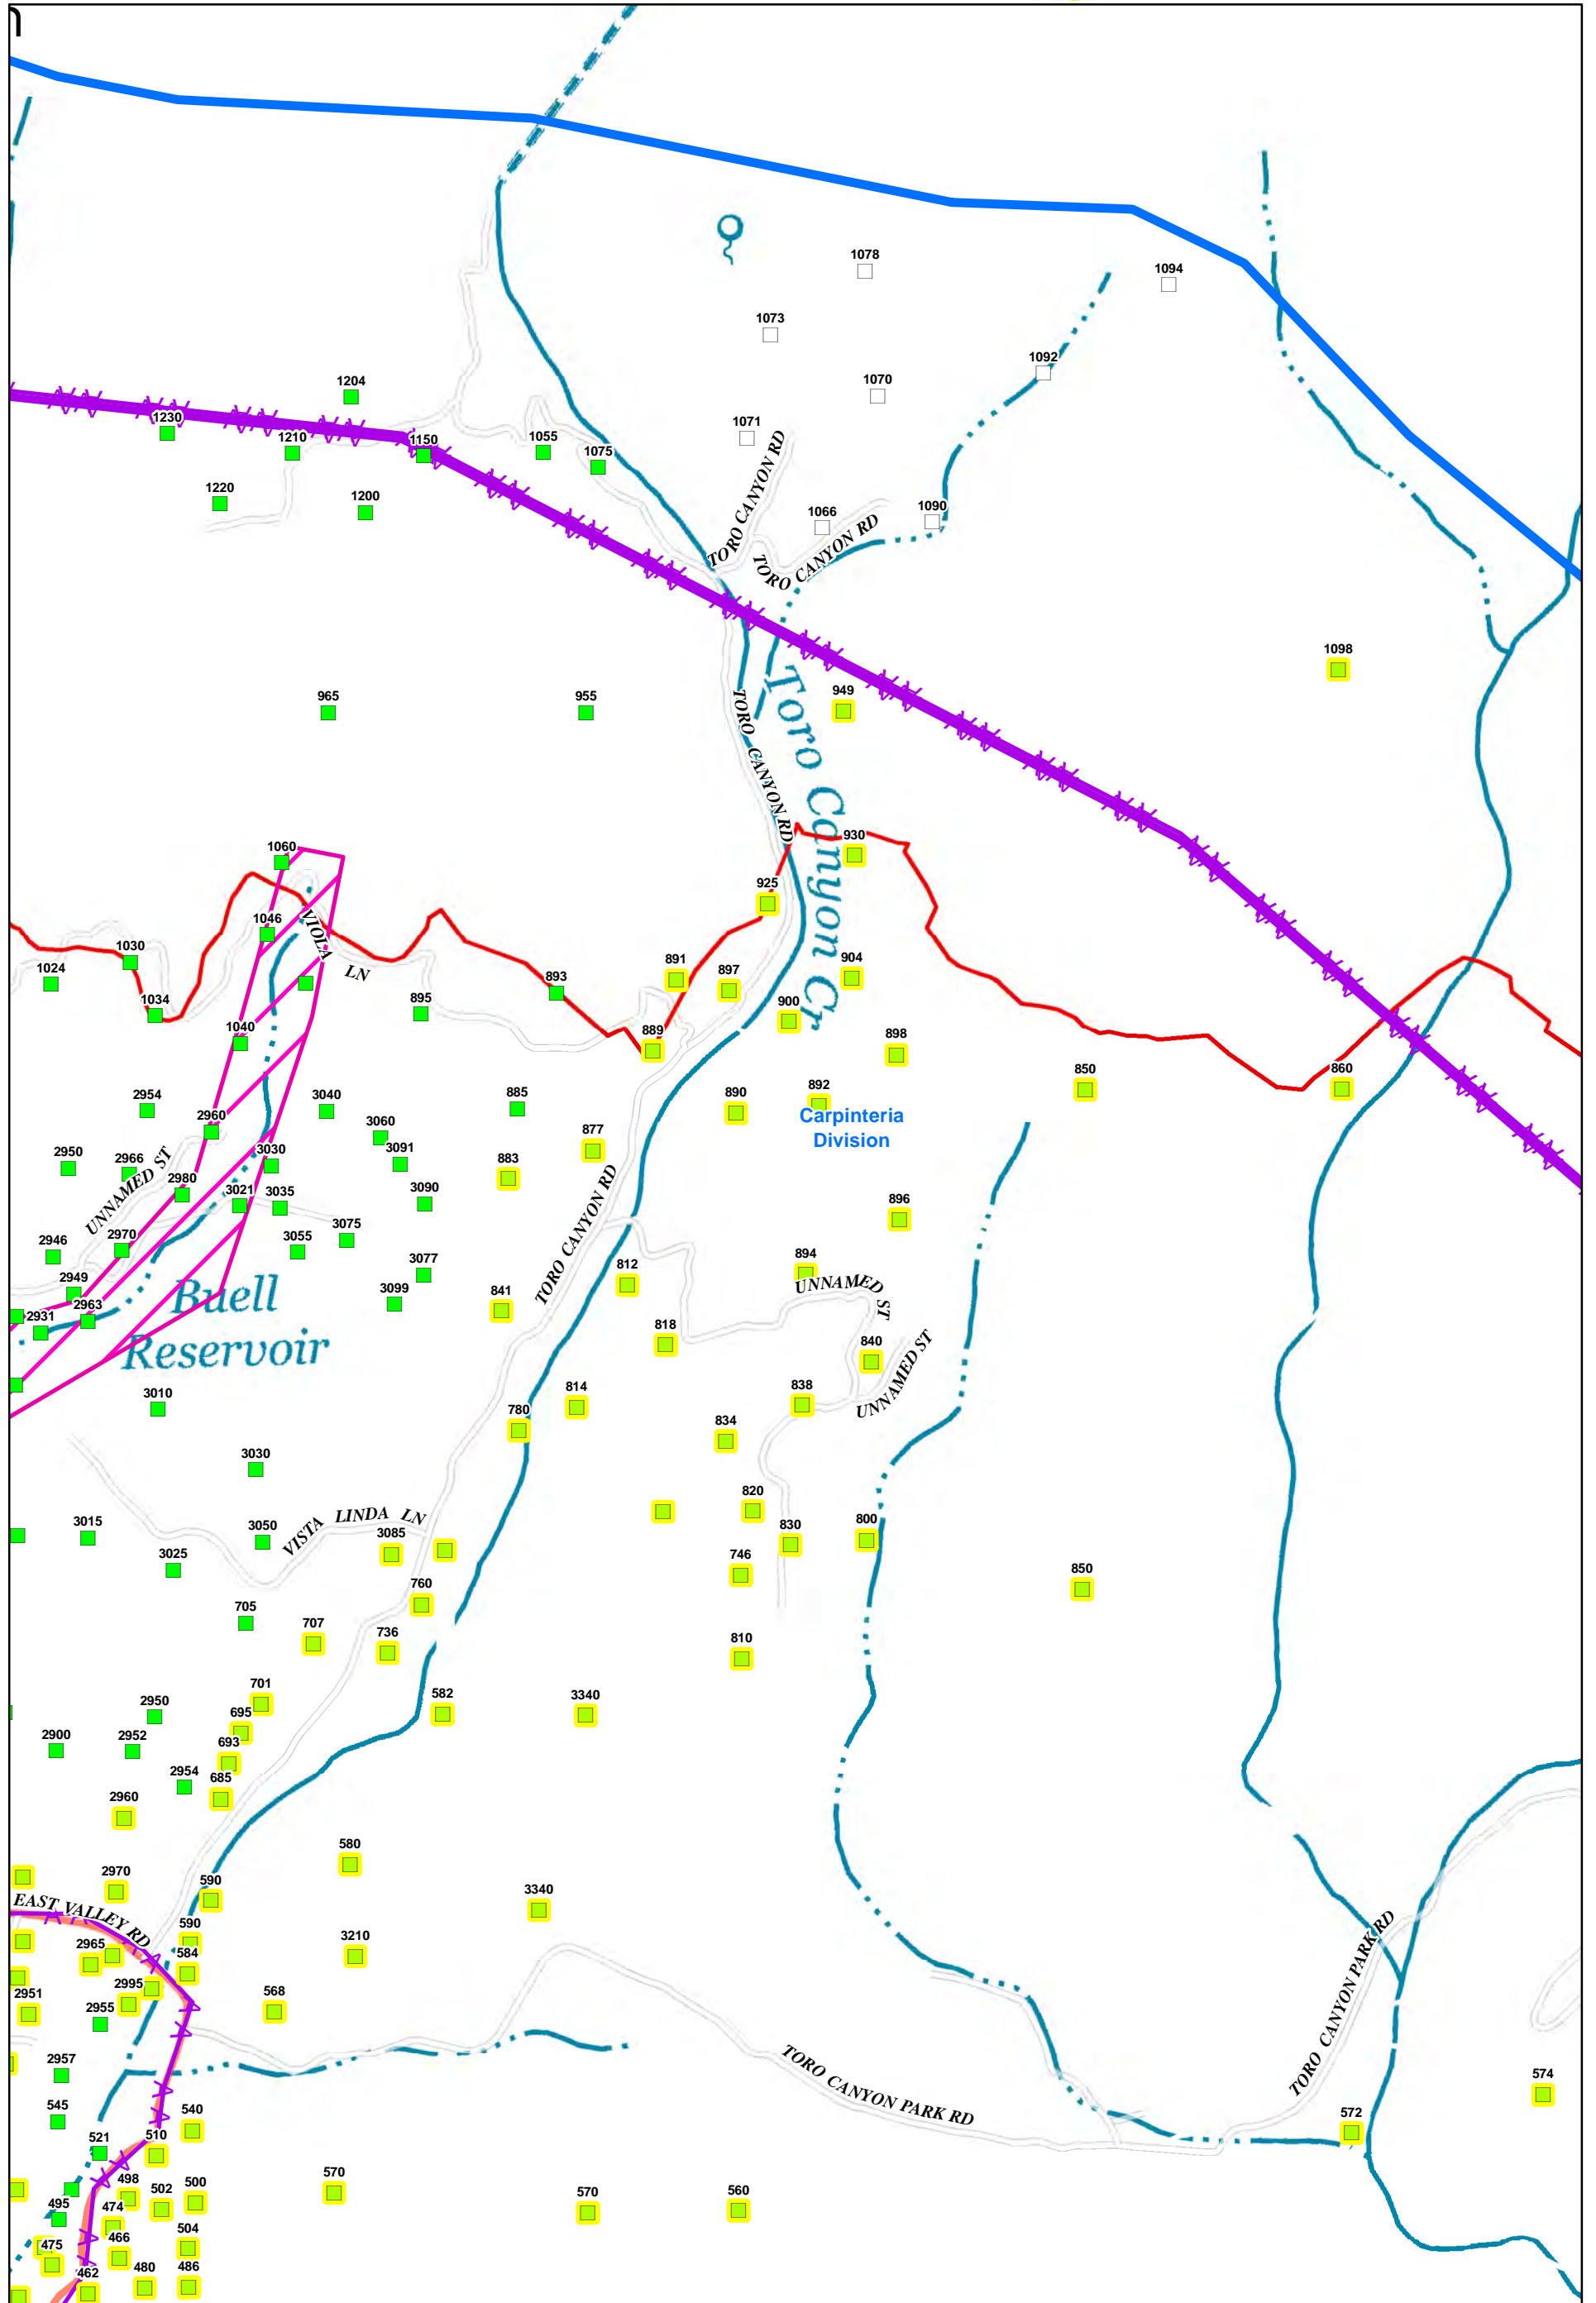

2018 XSB January Storms

CA-MTO-000071

Jan. 13, 2018

1:10,000

0 250 500 1,000 Feet

See Back Page for Legend

1	3	5	7	9	11
2	4	6	8	10	12
					13

IAP Map

Transportation Routes

-  Lowboy
-  Clear to Drive
-  Power Transmission Lines
-  Live Dog
-  Cadaver Dog
-  Division Areas
-  Debris Field