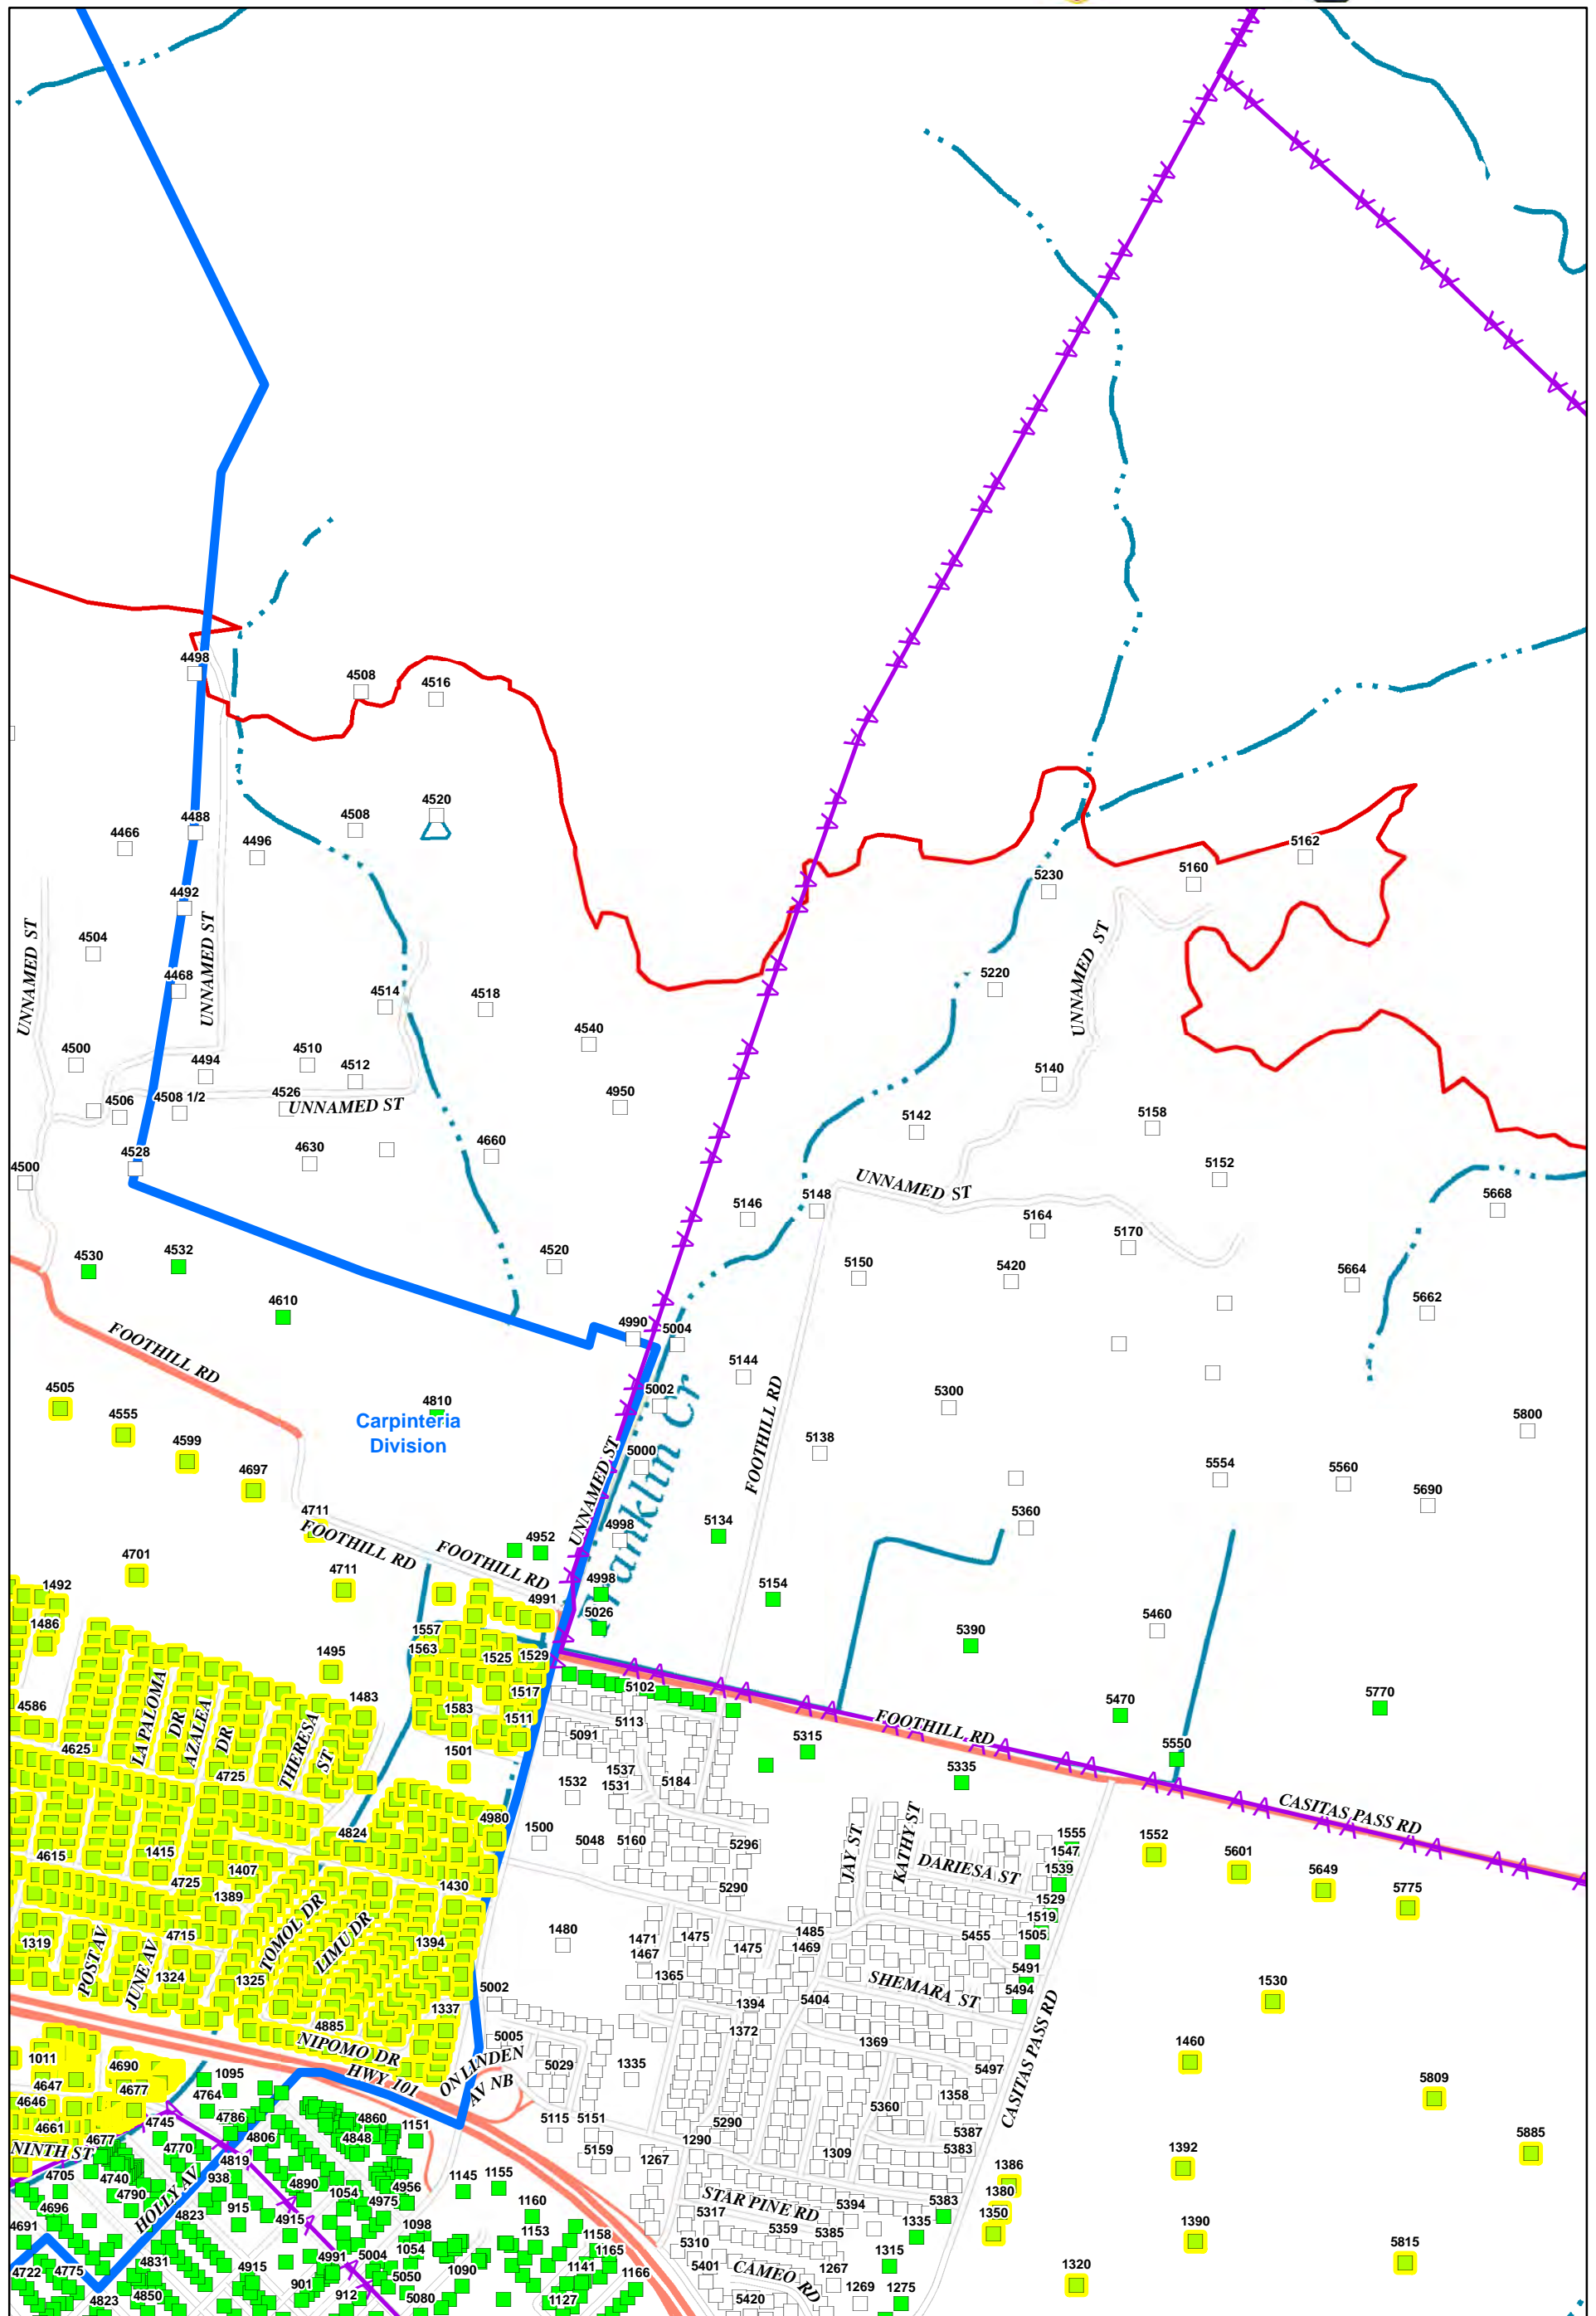

2018 XSB January Storms

CA-MTO-000071

Jan. 13, 2018

1:10,000

0 250 500 1,000 Feet

See Back Page for Legend

1	3	5	7	9	11
2	4	6	8	10	12
					13

IAP Map

Transportation Routes

-  Lowboy
-  Clear to Drive
-  Power Transmission Lines
-  Live Dog
-  Cadaver Dog
-  Division Areas
-  Debris Field