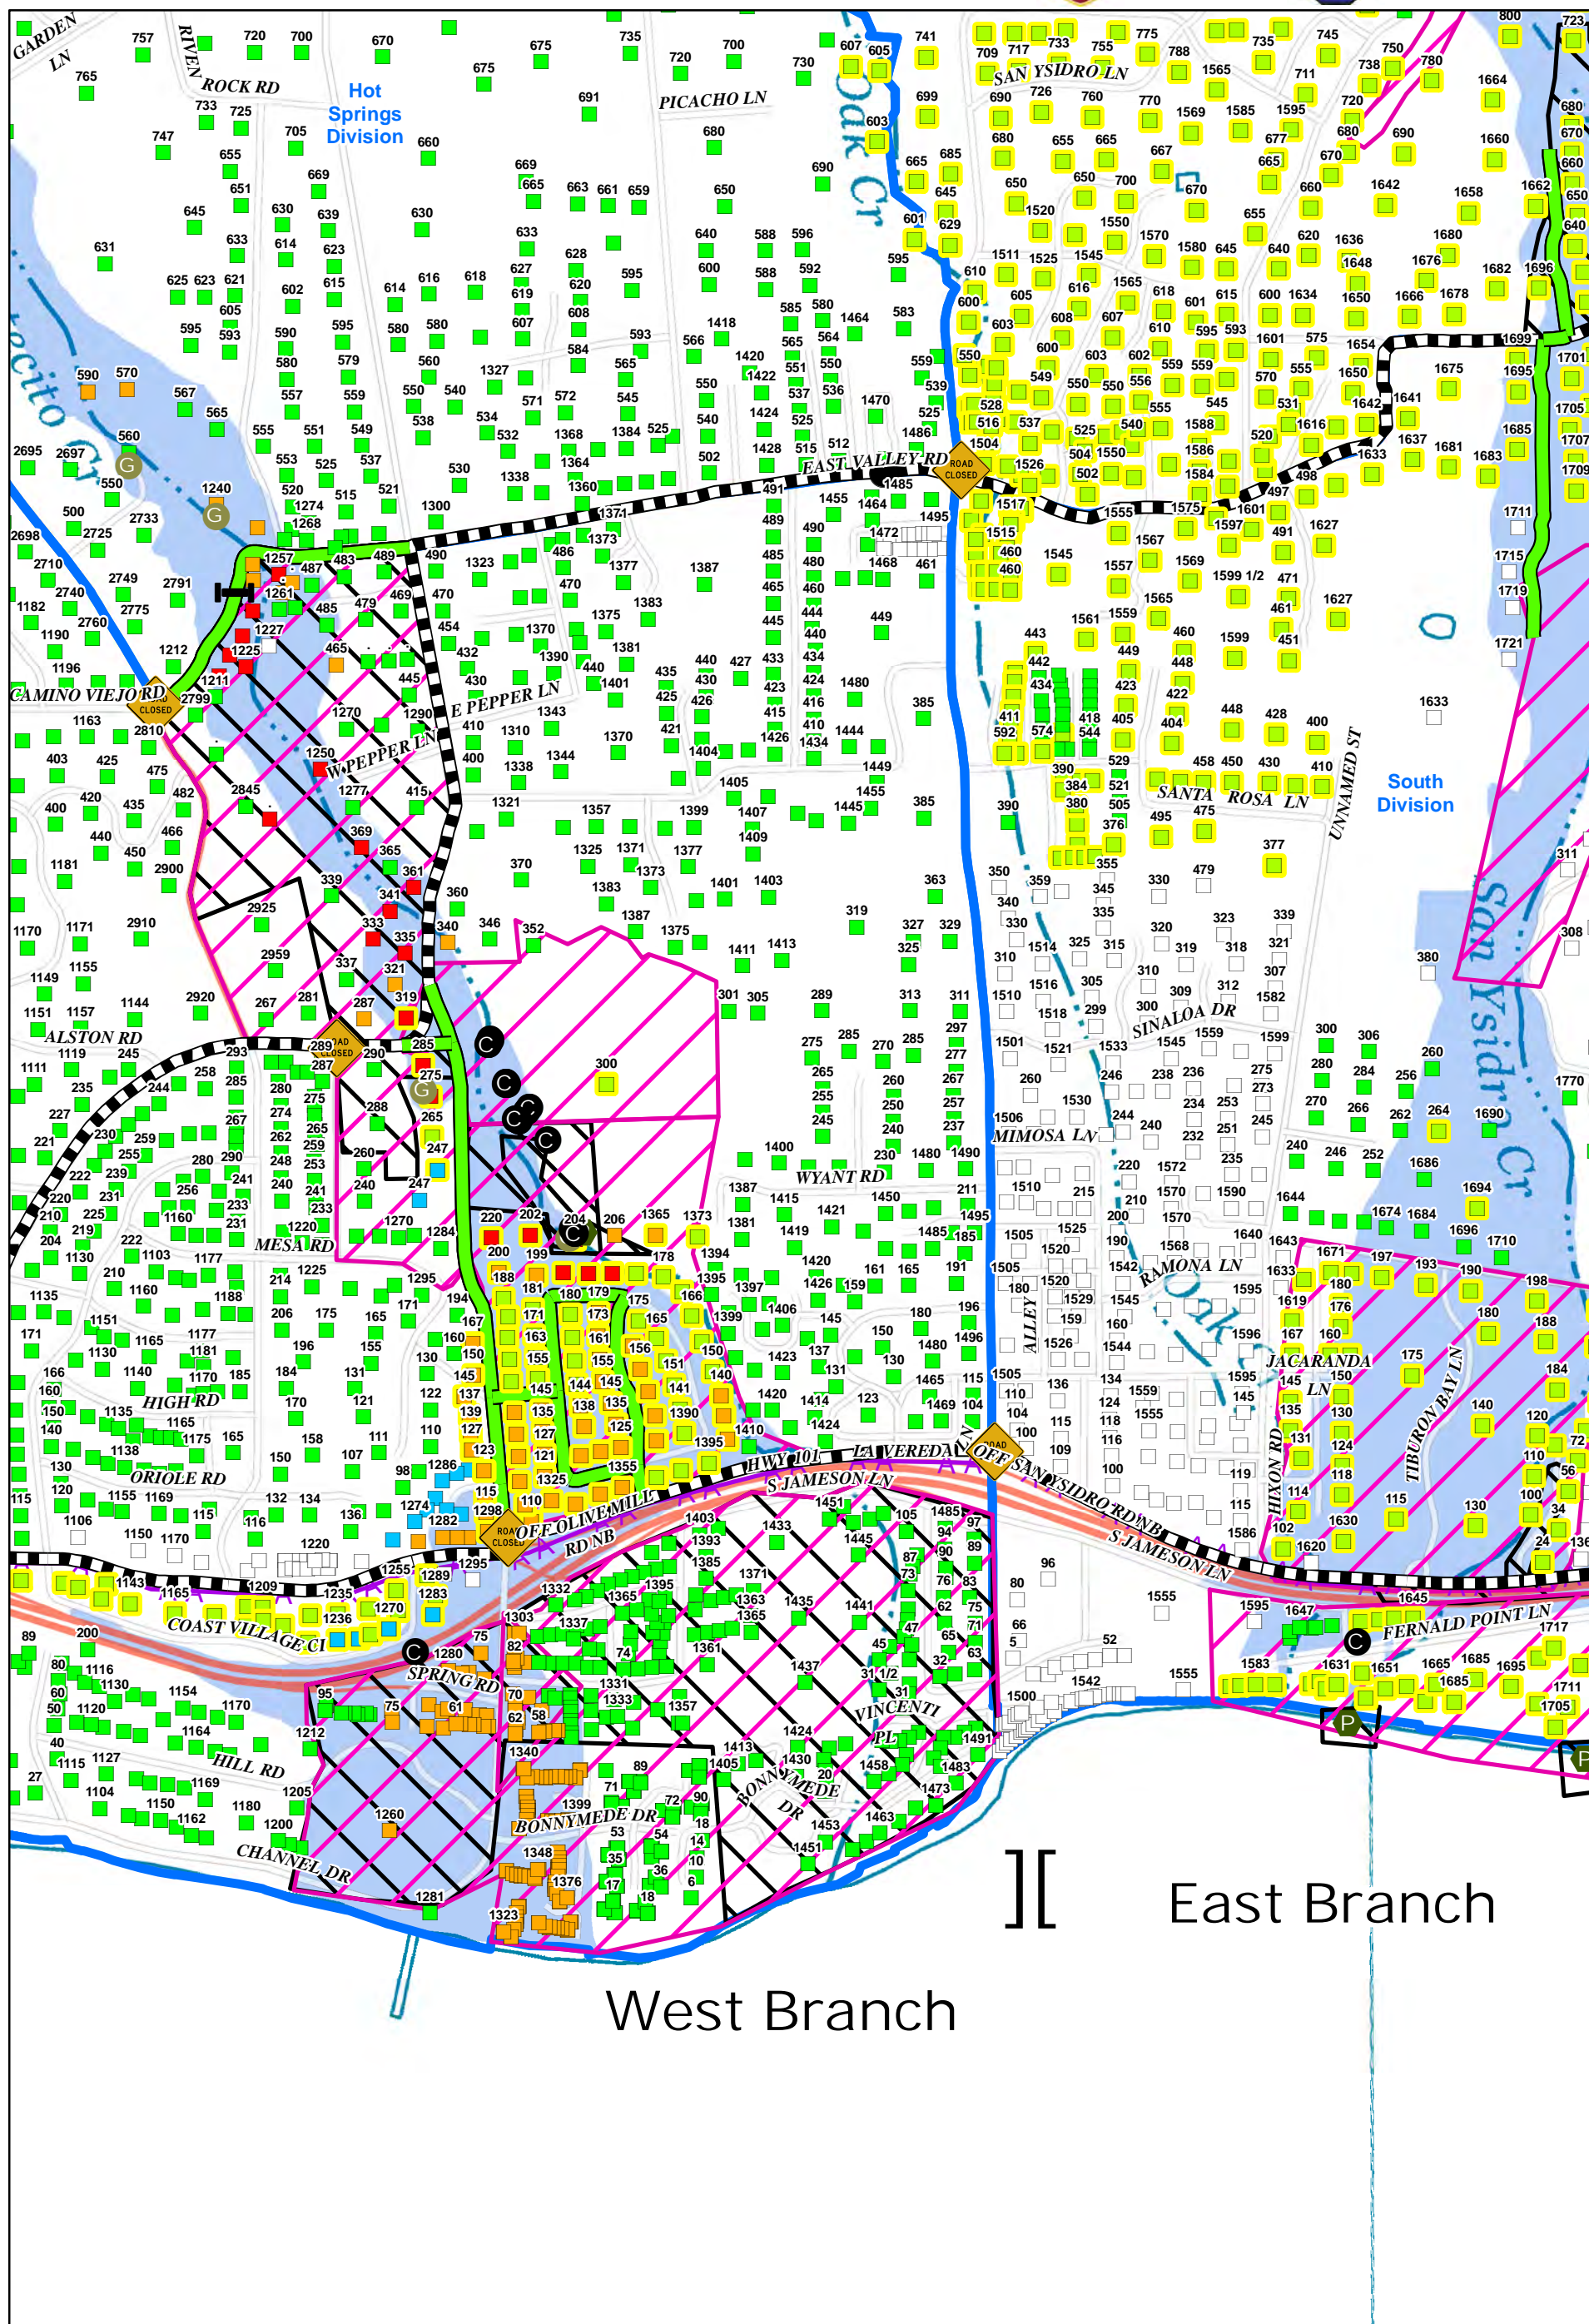

IAP Map

2018 XSB January Storms

CA-MTO-000071

Jan. 13, 2018

1:10,000

0 250 500 1,000 Feet

See Back Page for Legend

1	3	5	7	9	11
2	4	6	8	10	12
					13

IAP Map

2018 XSB January Storms
CA-MTO-000071
Jan. 13, 2018

See Back Page for Legend

1	3	5	7	9	11
2	4	6	8	10	12
					13

1:10,000
0 250 500 1,000 Feet

IAP Map

2018 XSB January Storms

CA-MTO-000071

Transportation Routes

-  Lowboy
-  Clear to Drive
-  Power Transmission Lines
-  Live Dog
-  Cadaver Dog
-  Division Areas
-  Debris Field