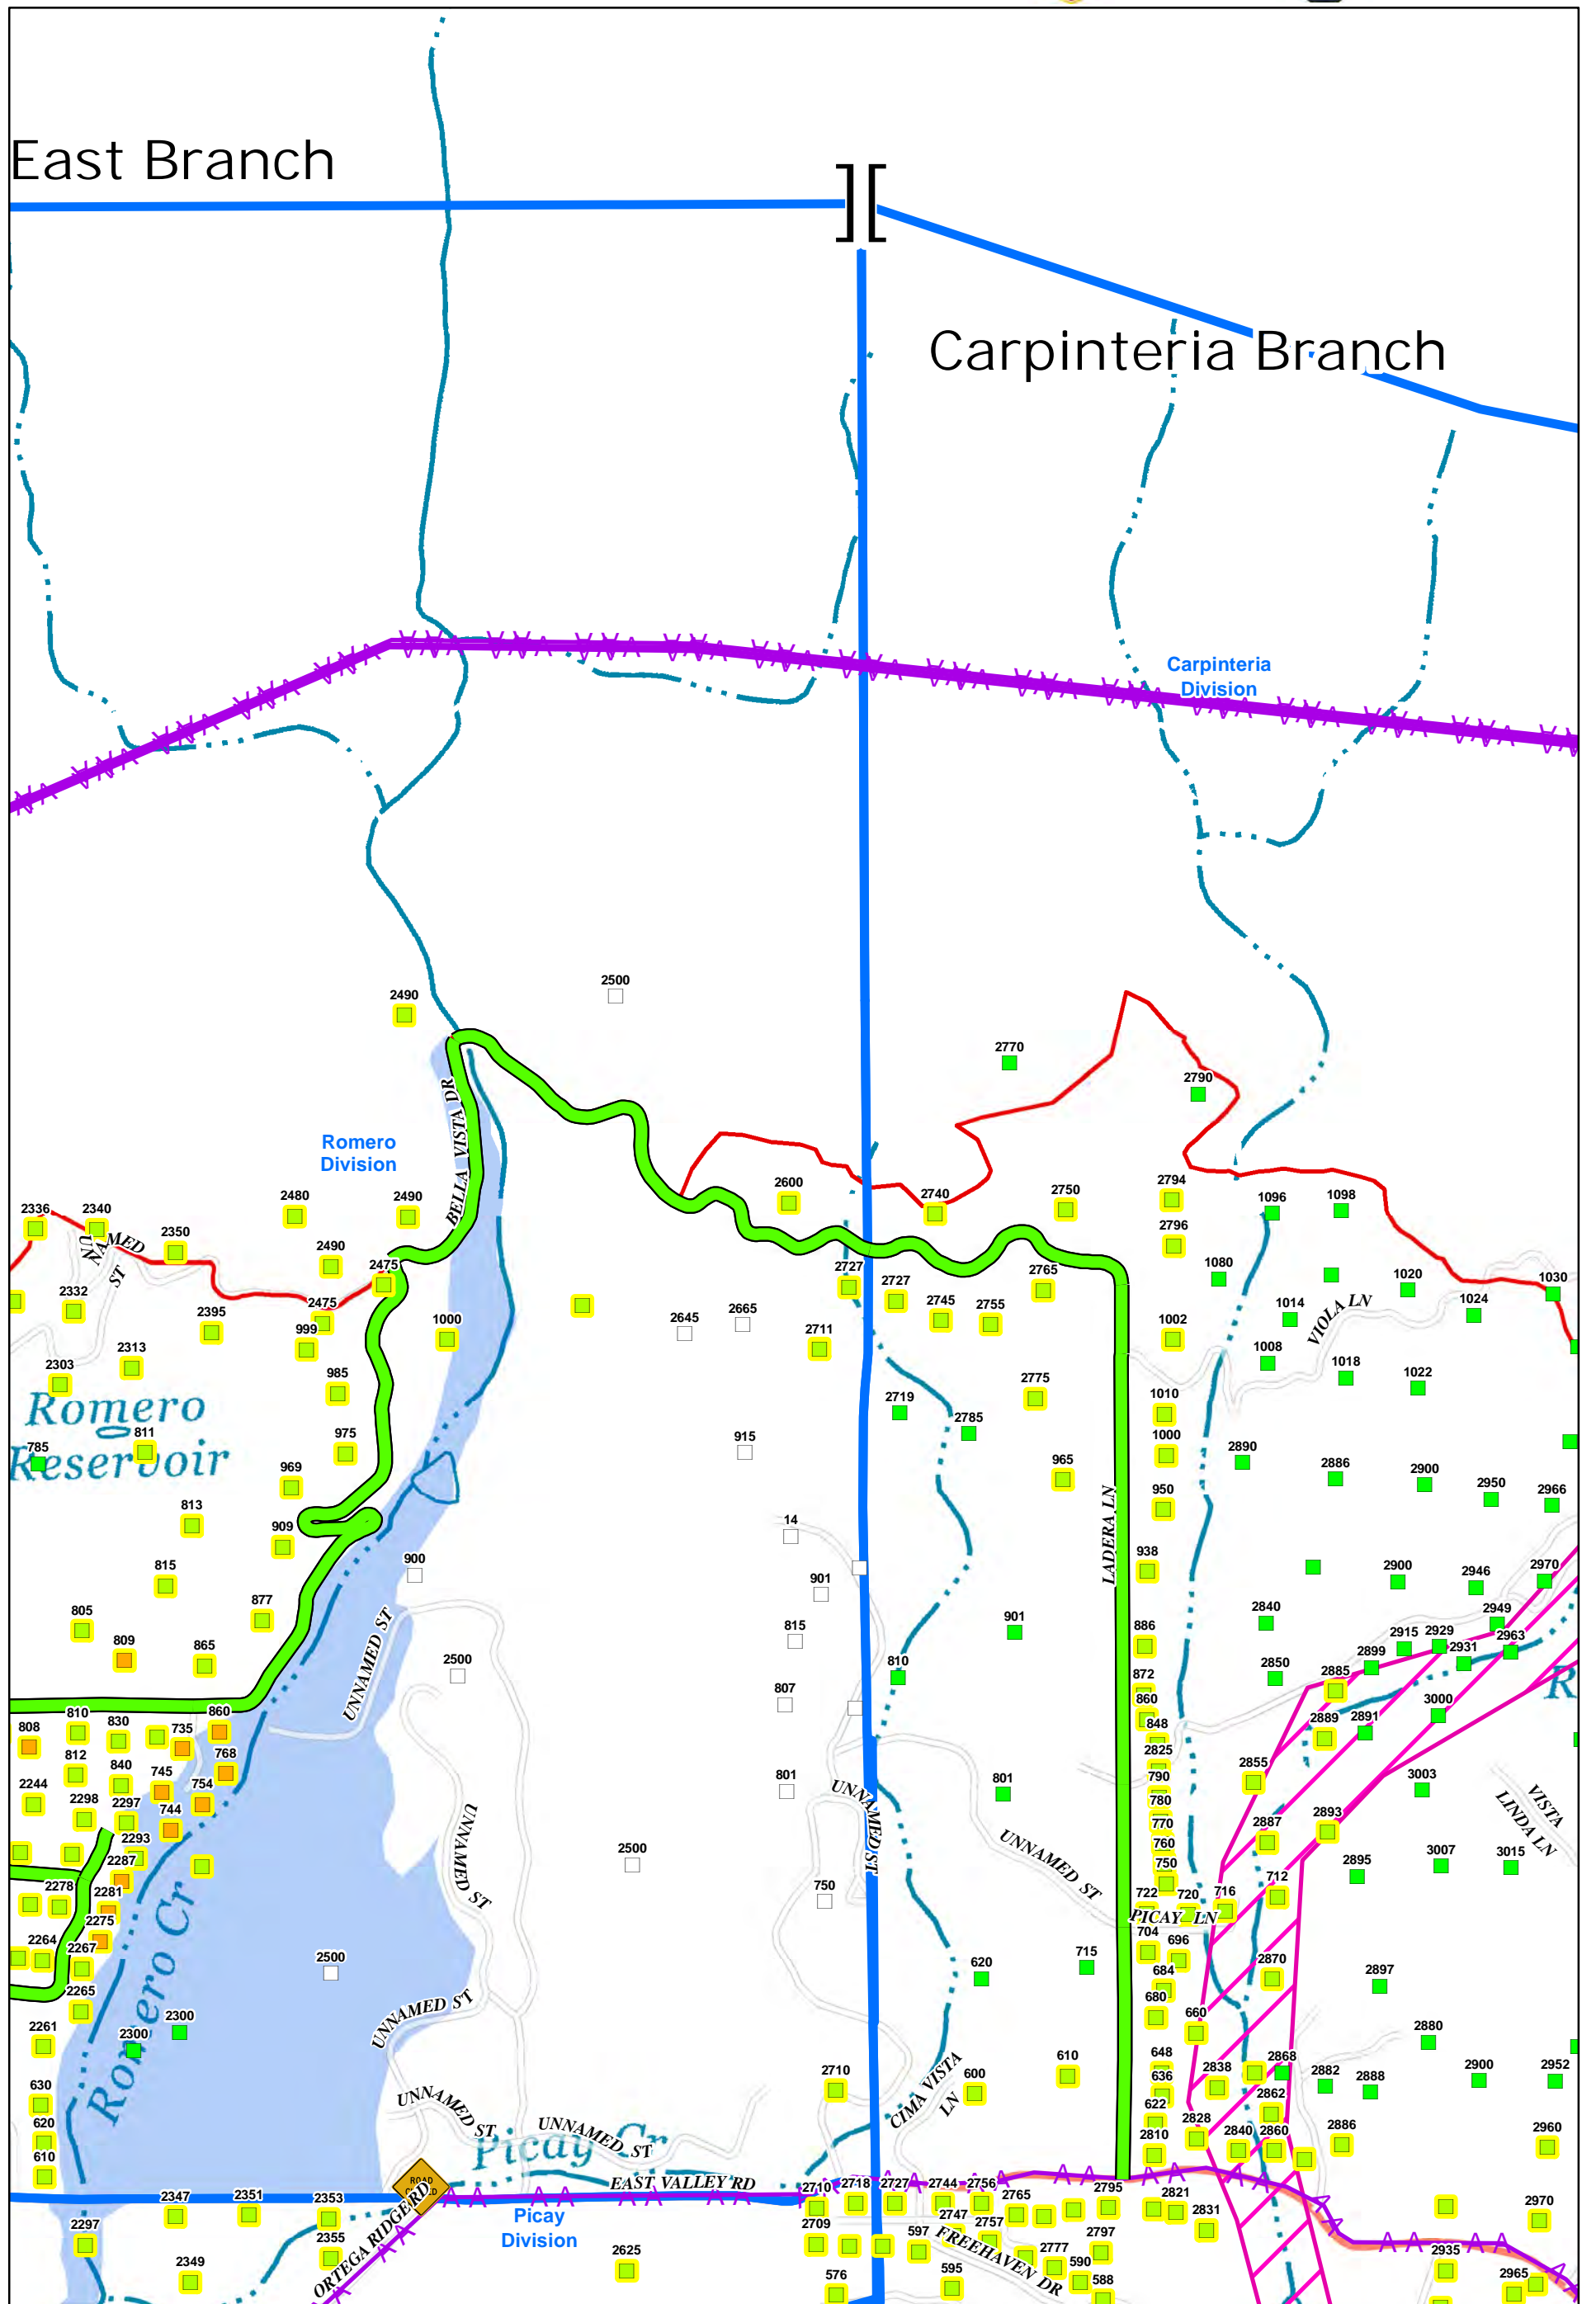

IAP Map

2018 XSB January Storms

CA-MTO-000071

Jan. 13, 2018

1:10,000

0 250 500 1,000 Feet

See Back Page for Legend