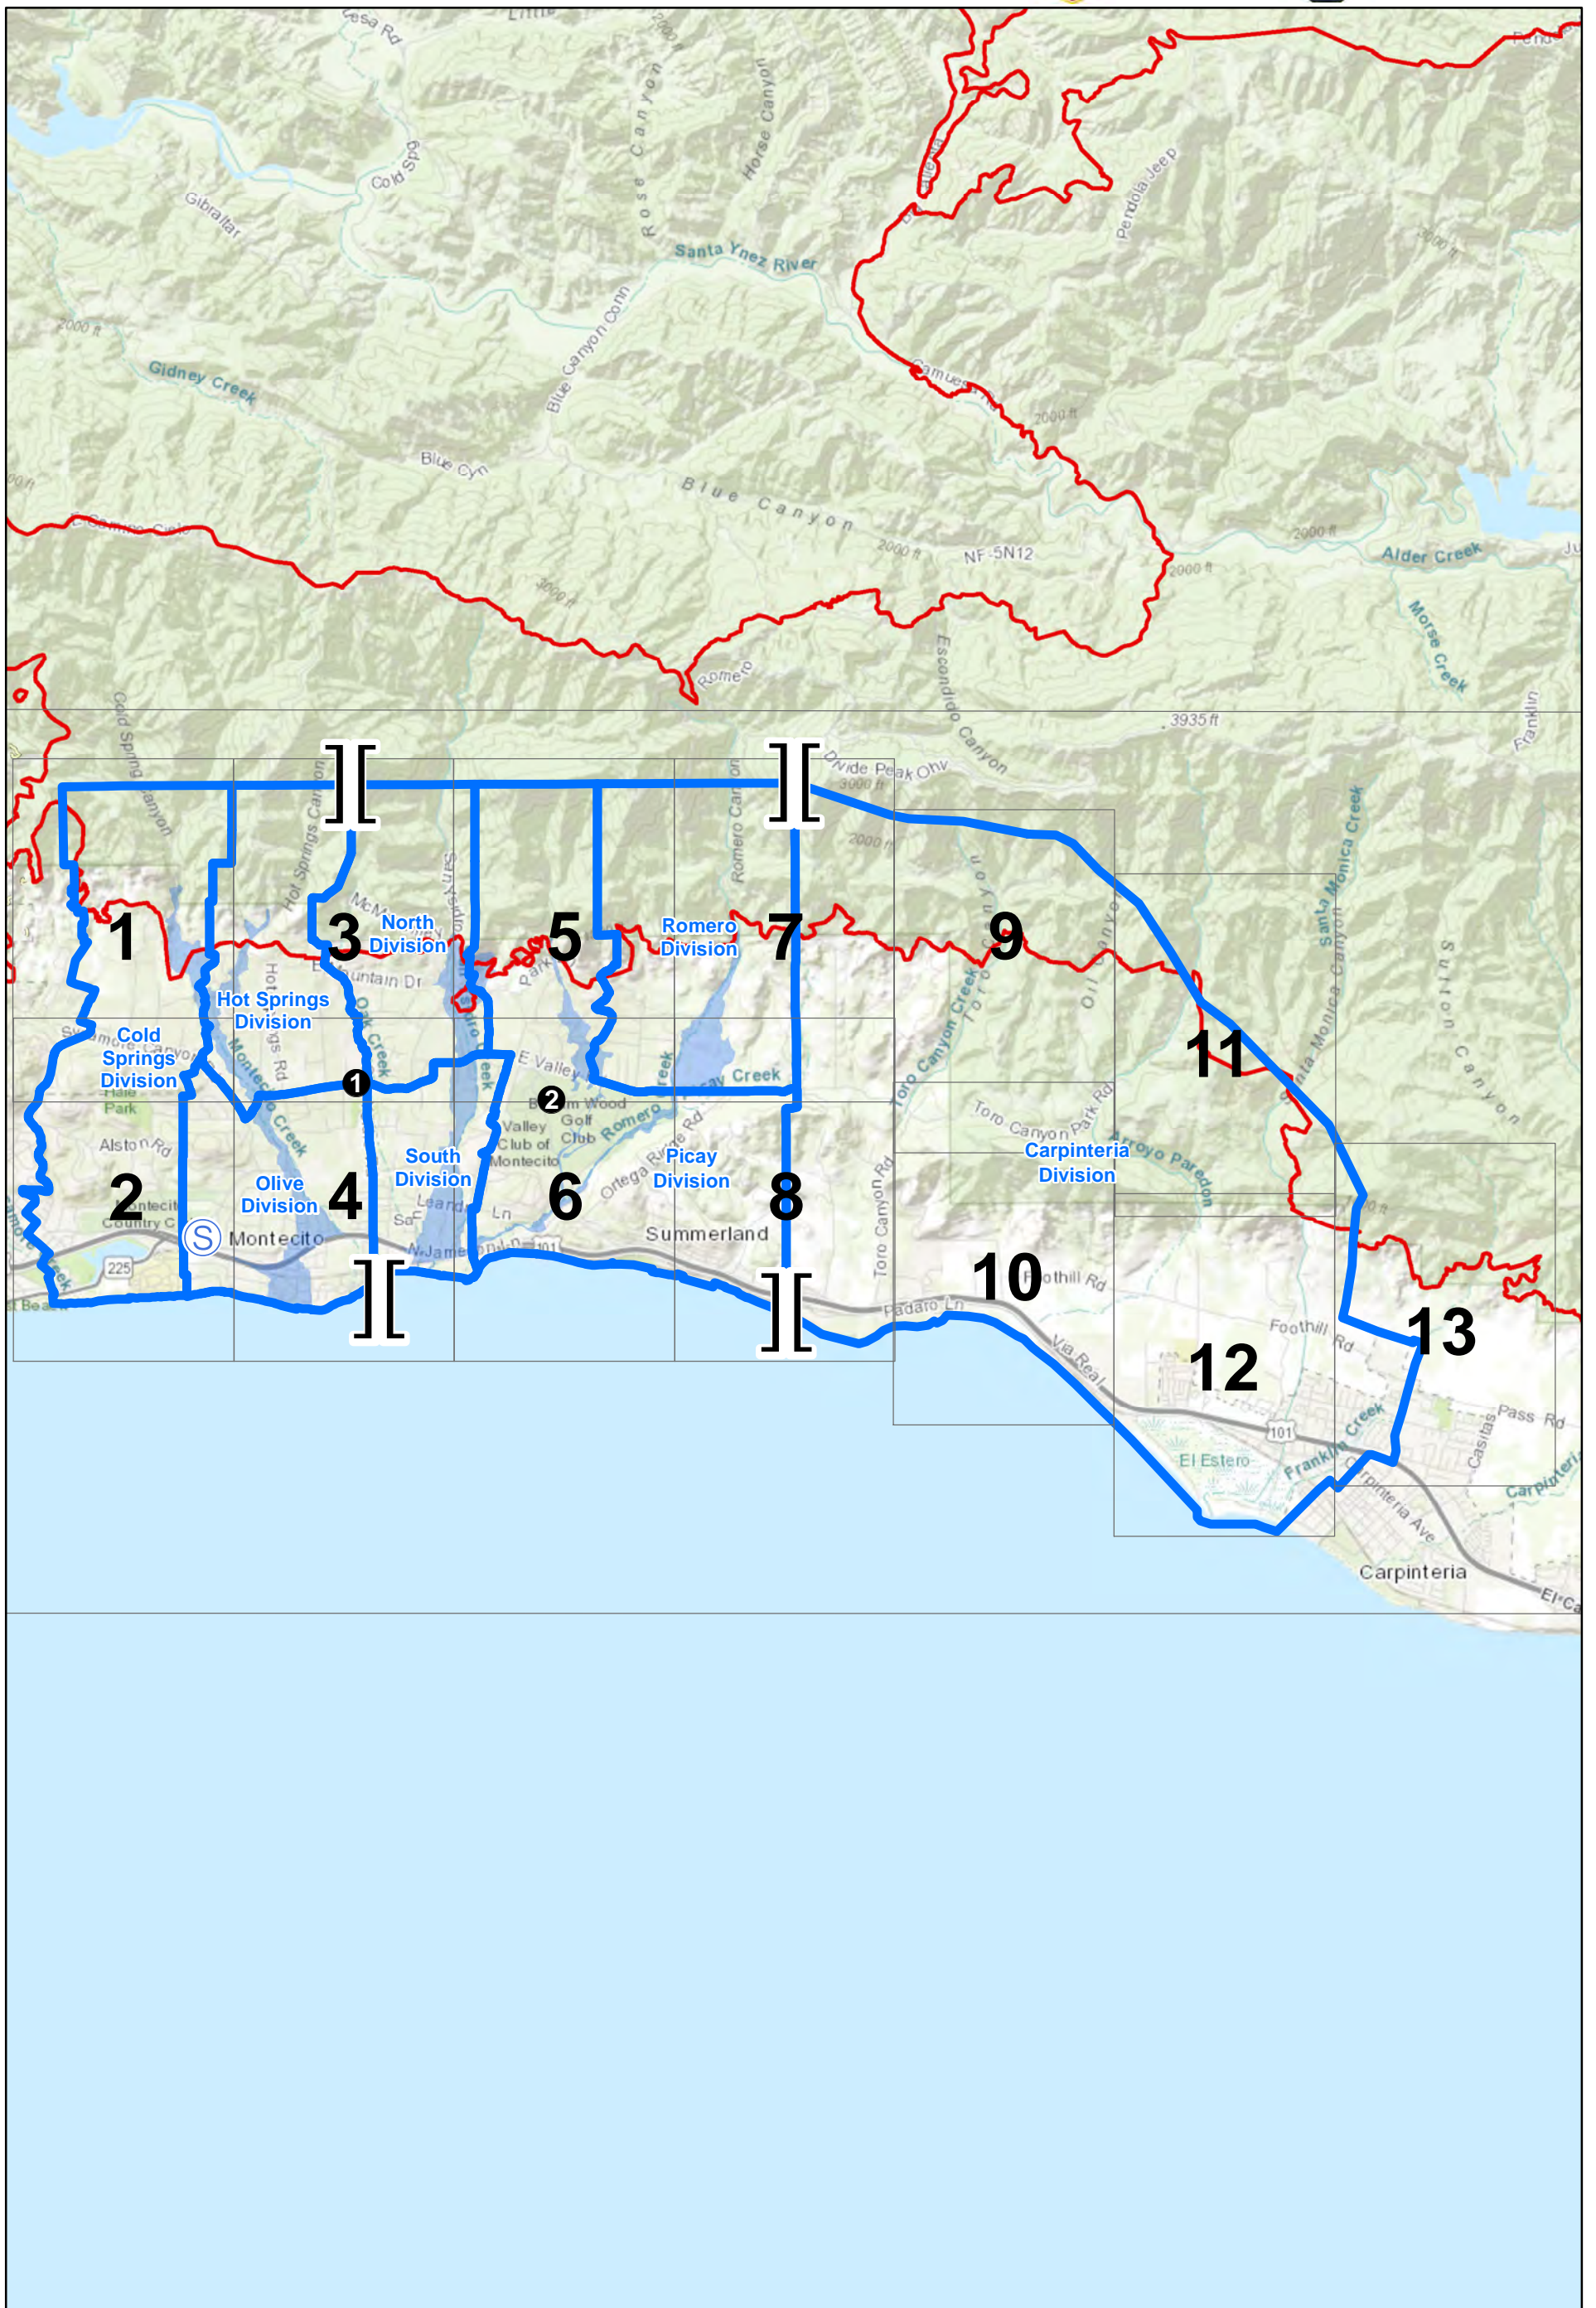

IAP Map

2018 XSB January Storms

CA-MTO-000071

Jan. 13, 2018

1:65,000

2000 Feet

See Back Page for Legend

1	3	5	7	9	11
2	4	6	8	10	12
					13

IAP Map

2018 XSB January Storms

CA-MTO-000071

Jan. 13, 2018

1:10,000

0 250 500 1,000 Feet

See Back Page for Legend

1	3	5	7	9	11
2	4	6	8	10	12
					13

Transportation Routes

-  Lowboy
-  Clear to Drive
-  Power Transmission Lines
-  Live Dog
-  Cadaver Dog
-  Division Areas
-  Debris Field