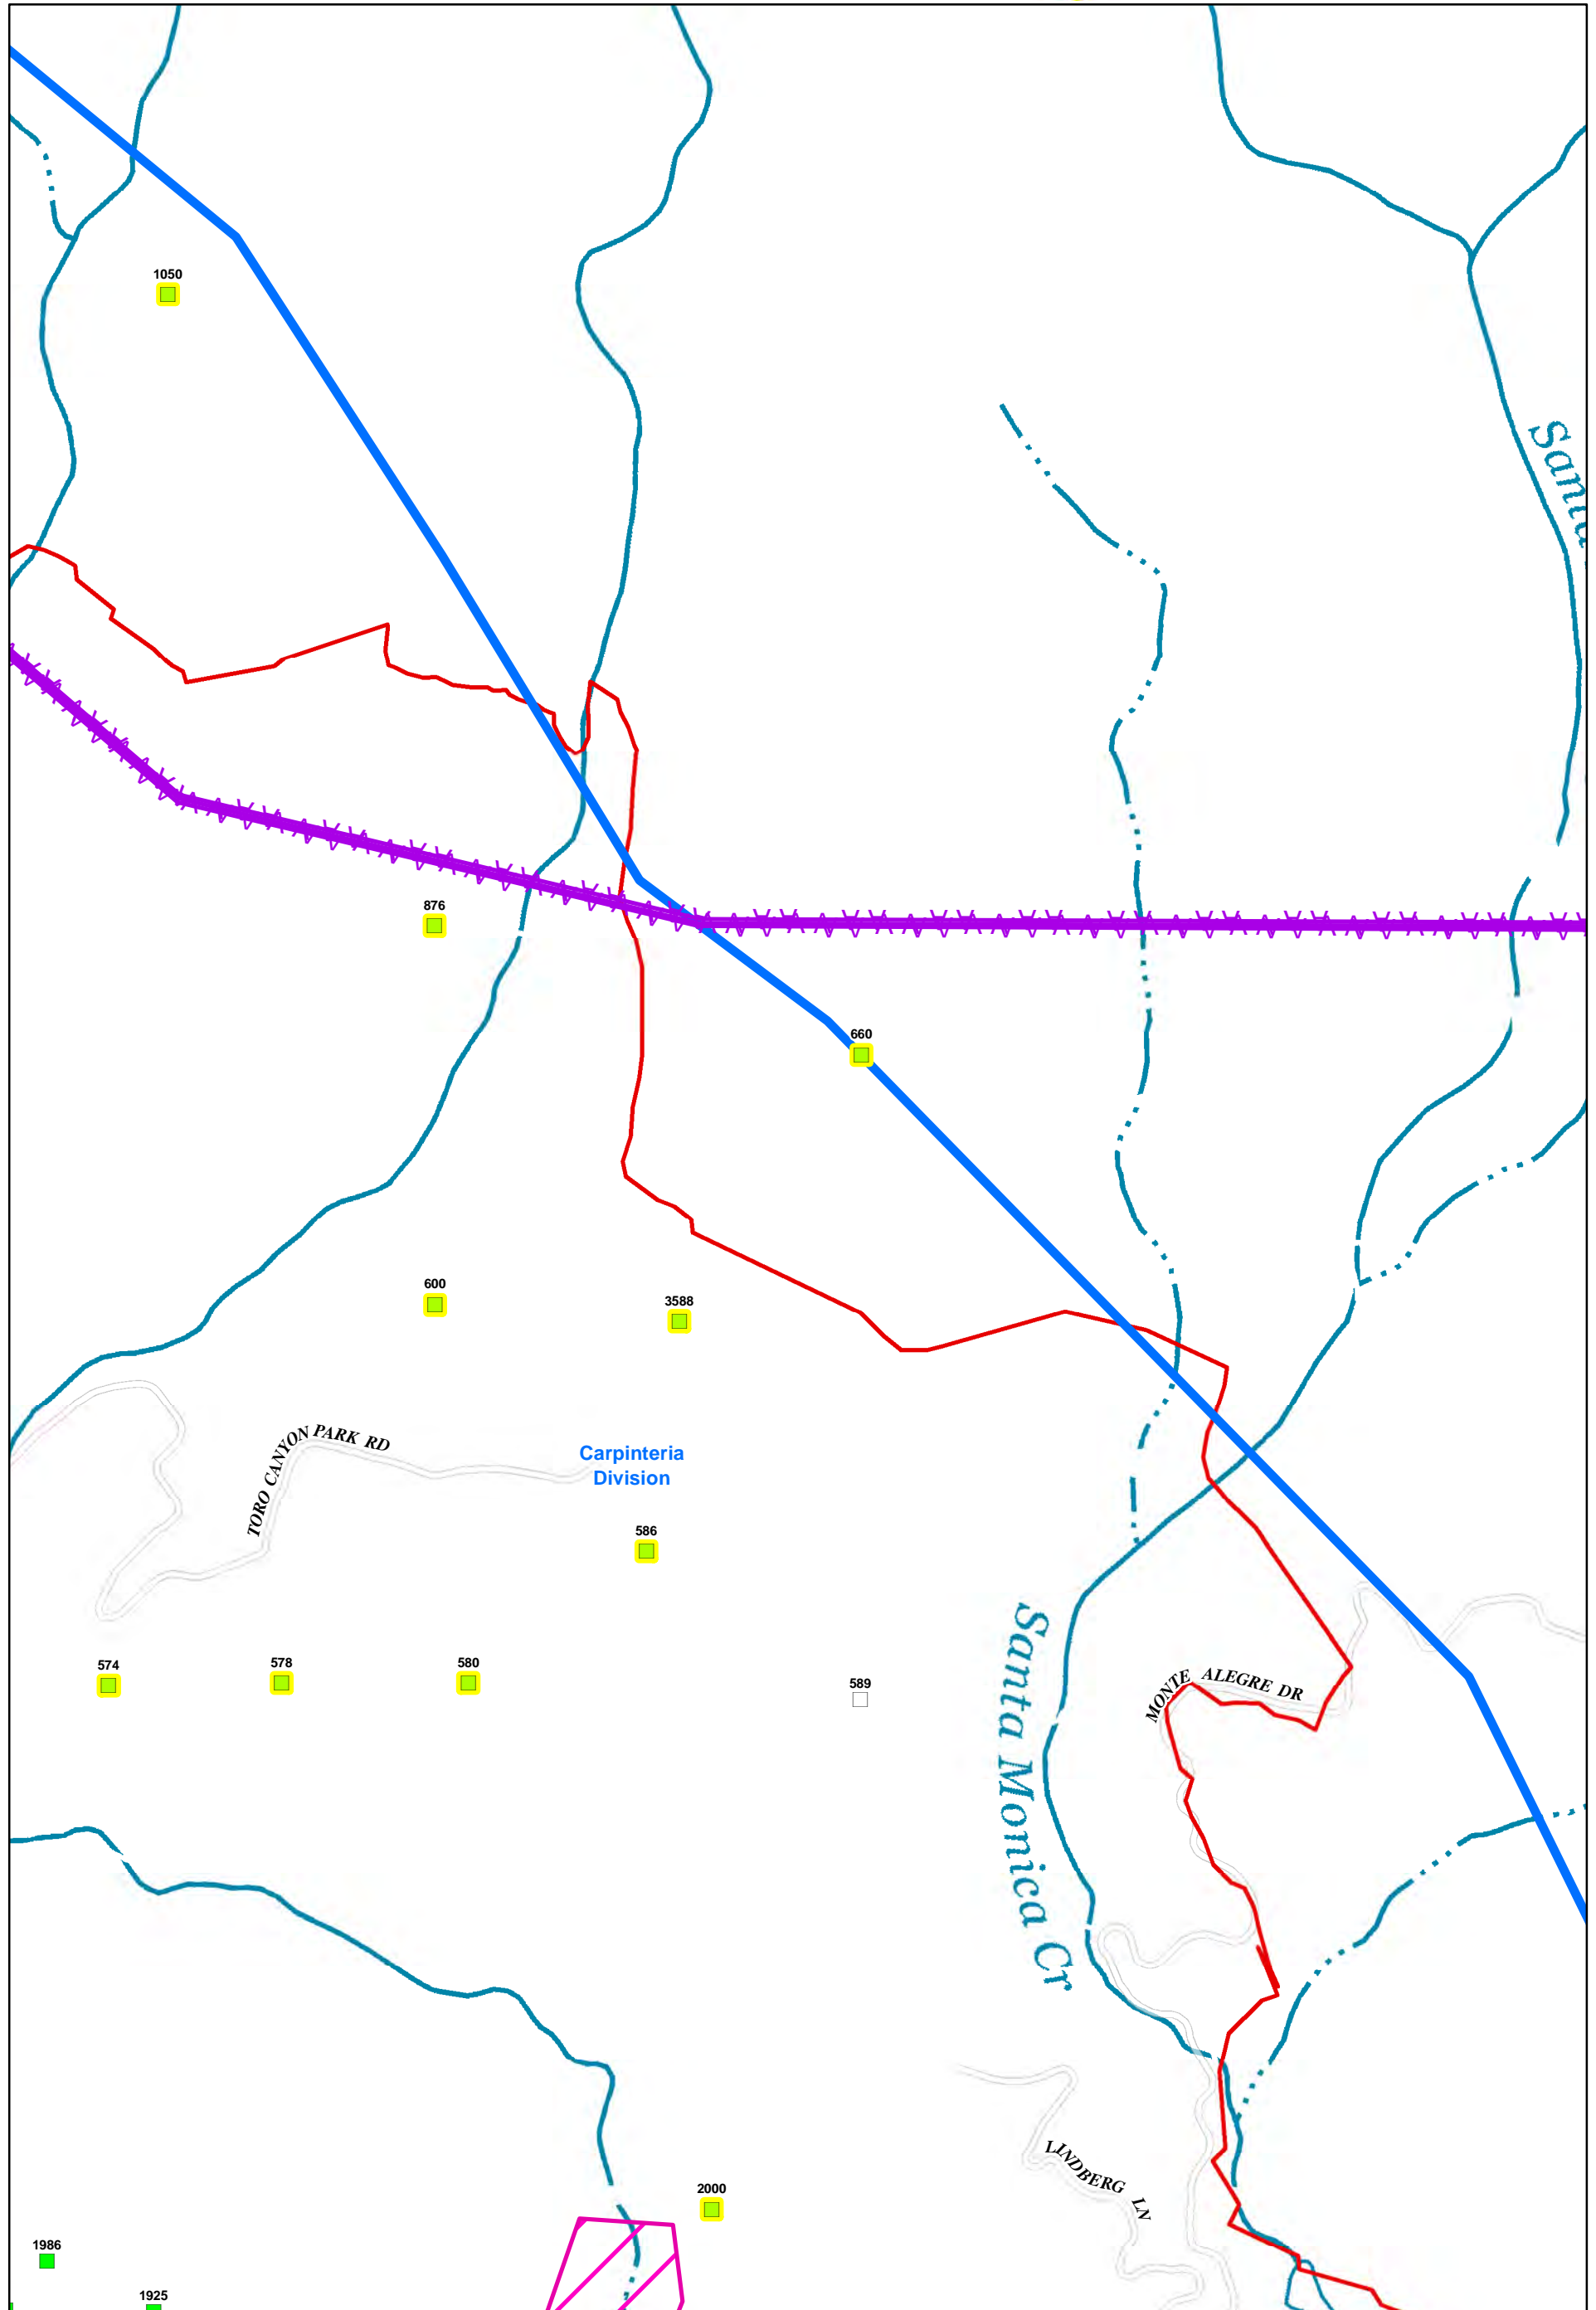

2018 XSB January Storms

CA-MTO-000071

Jan. 13, 2018

1:10,000

0 250 500 1,000 Feet

See Back Page for Legend

1	3	5	7	9	11
2	4	6	8	10	12
					13

IAP Map

Transportation Routes

-  Lowboy
-  Clear to Drive
-  Power Transmission Lines
-  Live Dog
-  Cadaver Dog
-  Division Areas
-  Debris Field