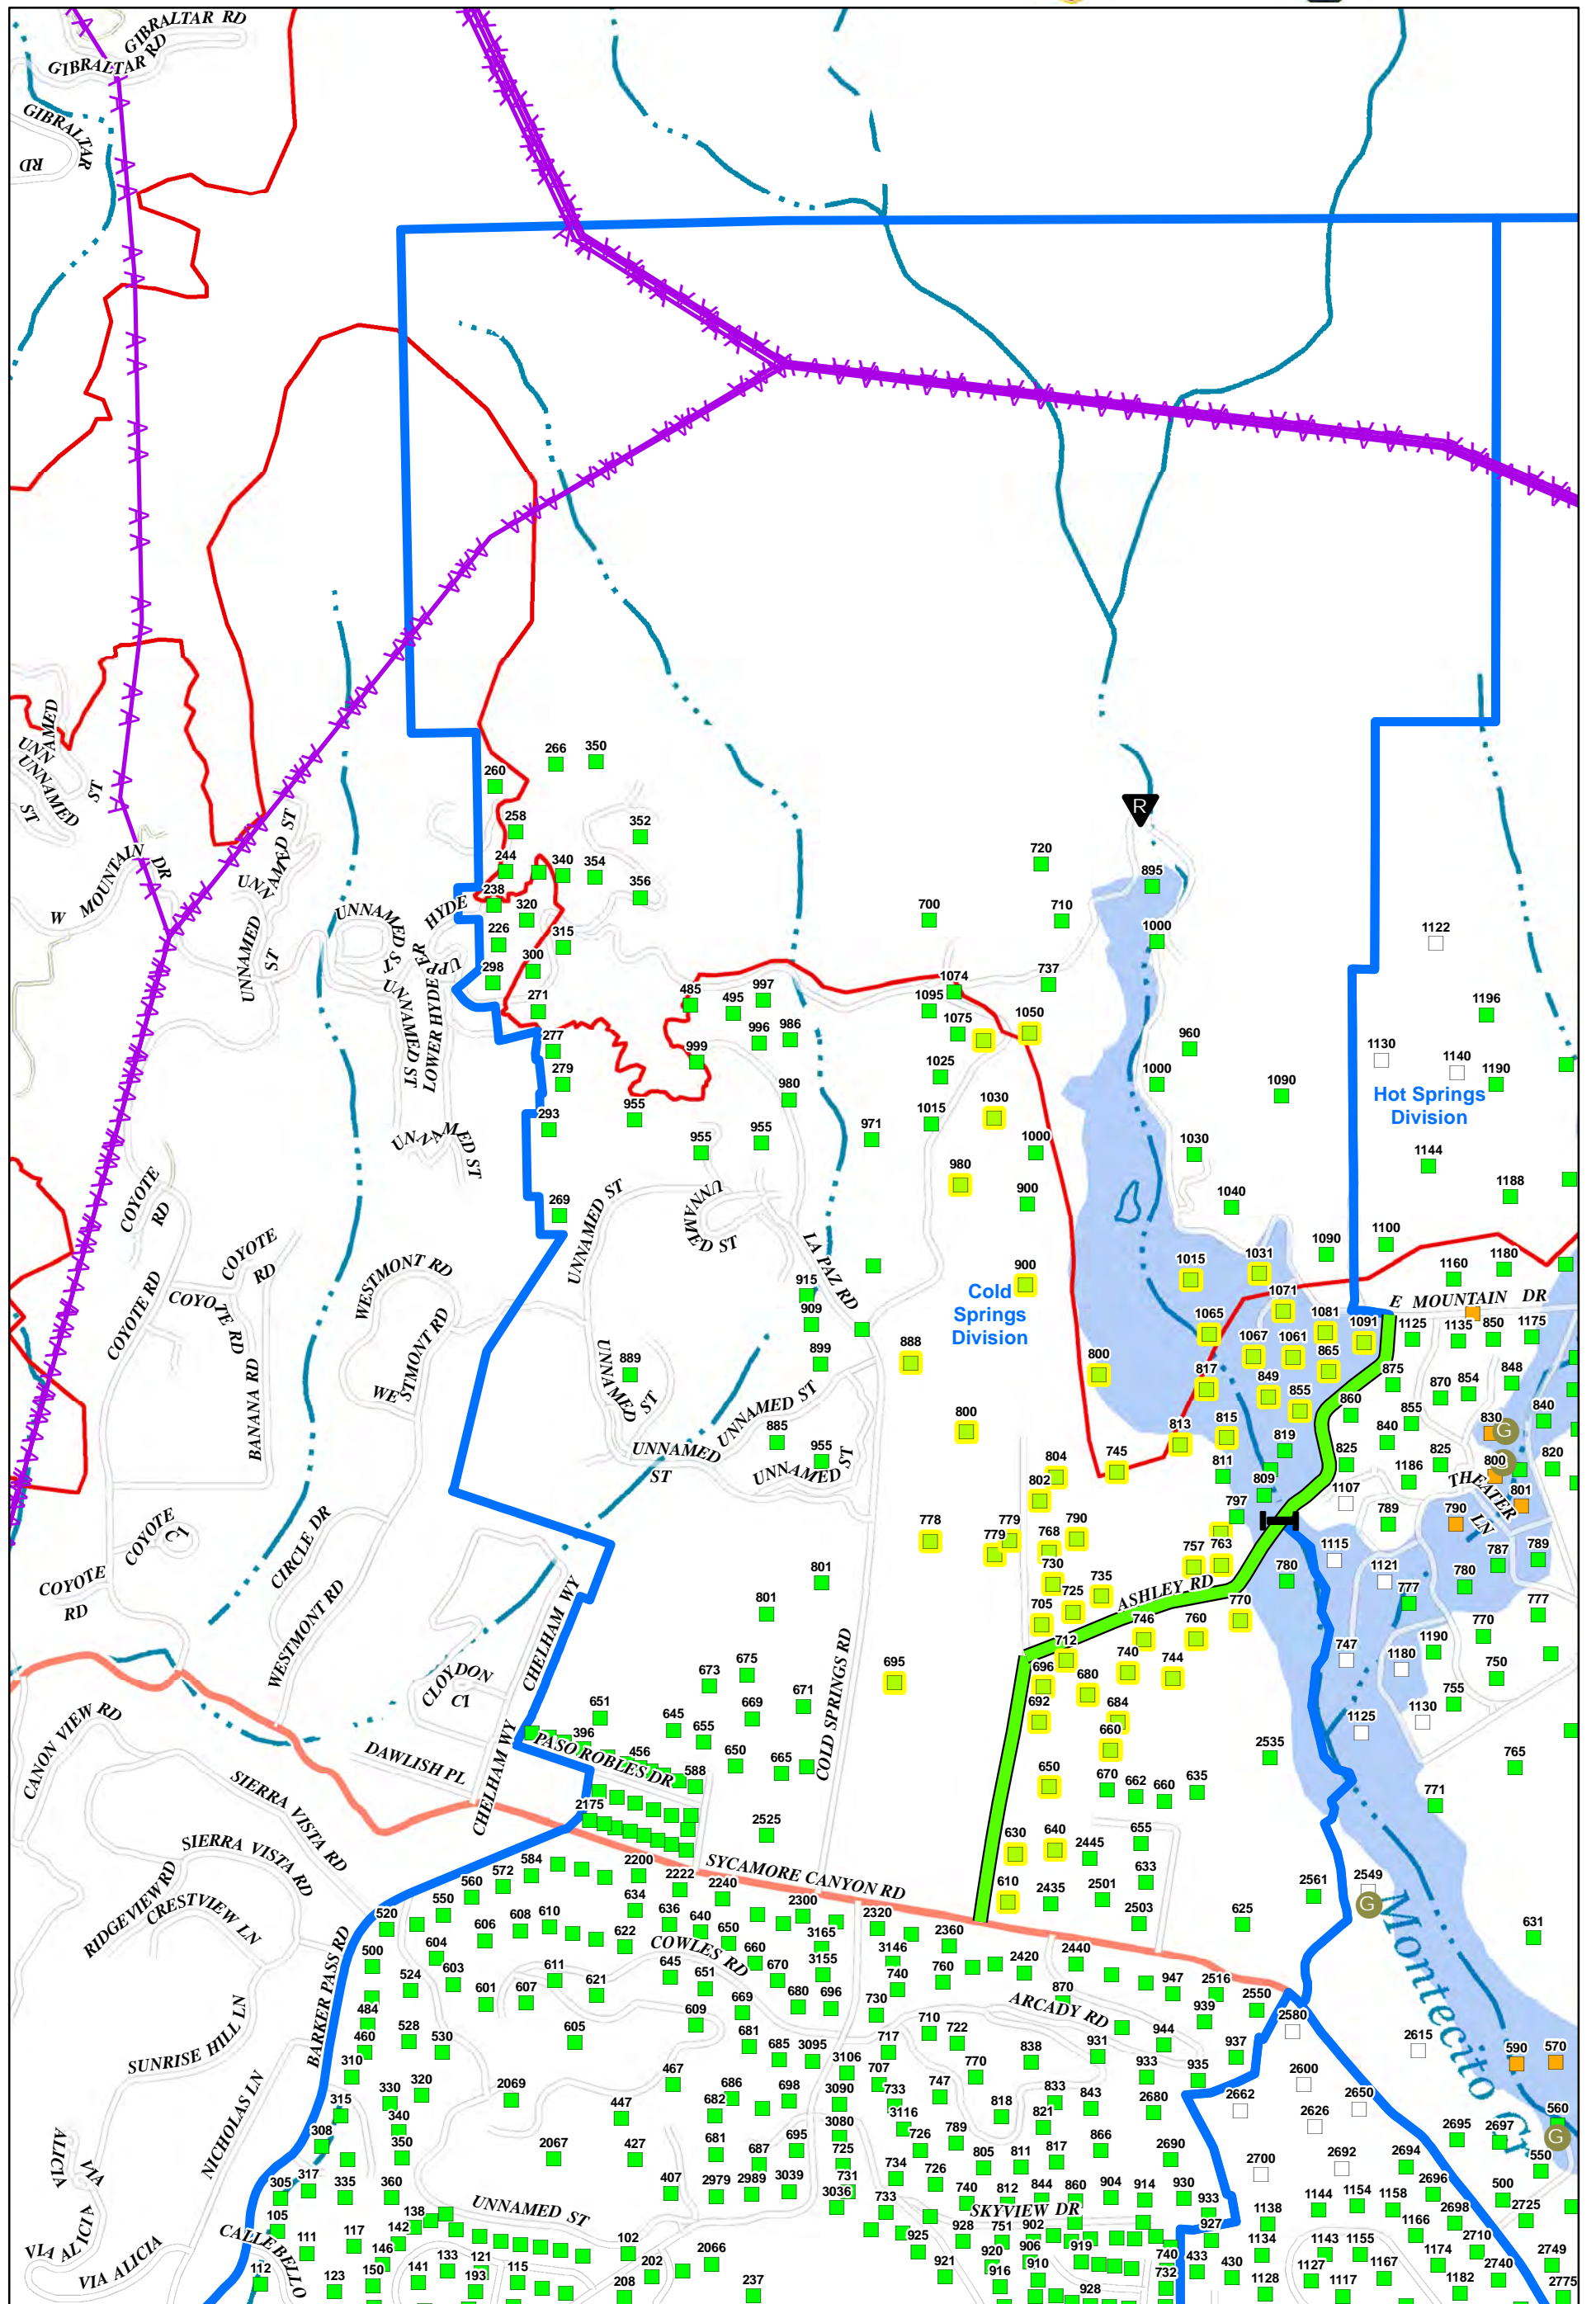

IAP Map

2018 XSB January Storms

CA-MTO-000071

Jan. 13, 2018

1:10,000

0 250 500 1,000 Feet

See Back Page for Legend

1	3	5	7	9	11
2	4	6	8	10	12
					13

Transportation Routes

-  Lowboy
-  Clear to Drive
-  Power Transmission Lines
-  Live Dog
-  Cadaver Dog
-  Division Areas
-  Debris Field