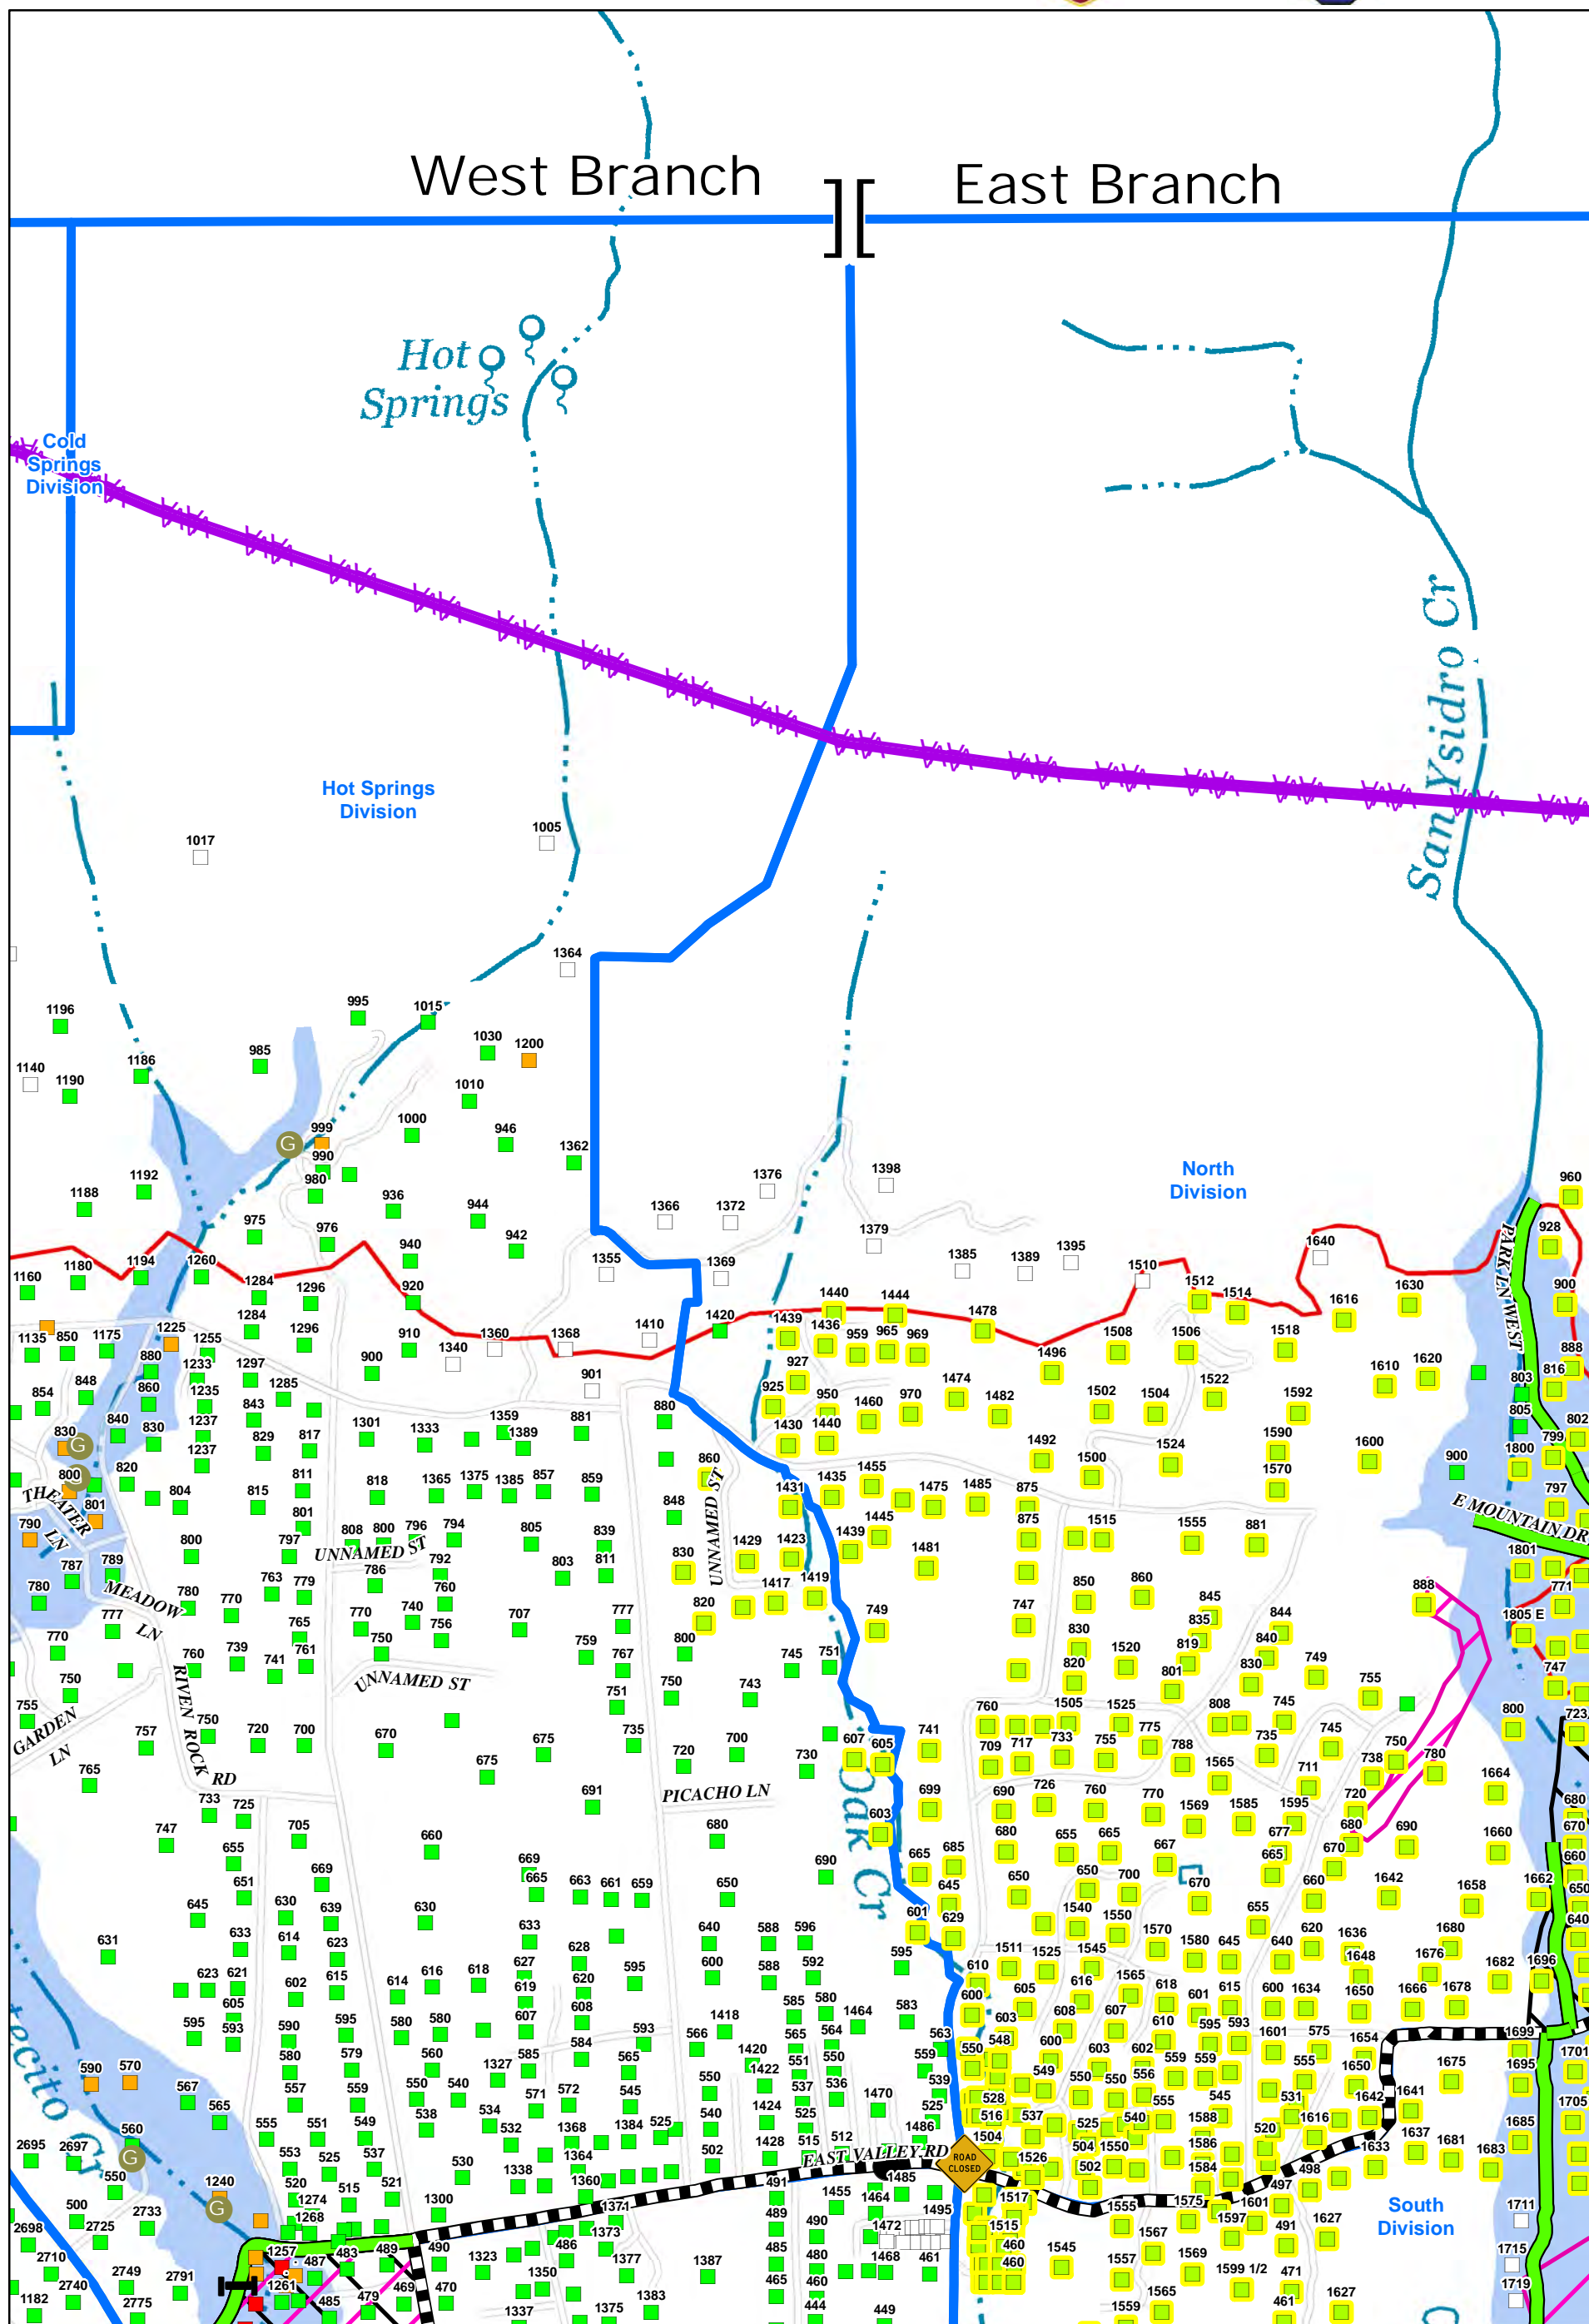

IAP Map

2018 XSB January Storms

CA-MTO-000071

Jan. 13, 2018

1:10,000

0 250 500 1,000 Feet

See Back Page for Legend

1	3	5	7	9	11
2	4	6	8	10	12
					13

Transportation Routes

-  Lowboy
-  Clear to Drive
-  Power Transmission Lines
-  Live Dog
-  Cadaver Dog
-  Division Areas
-  Debris Field