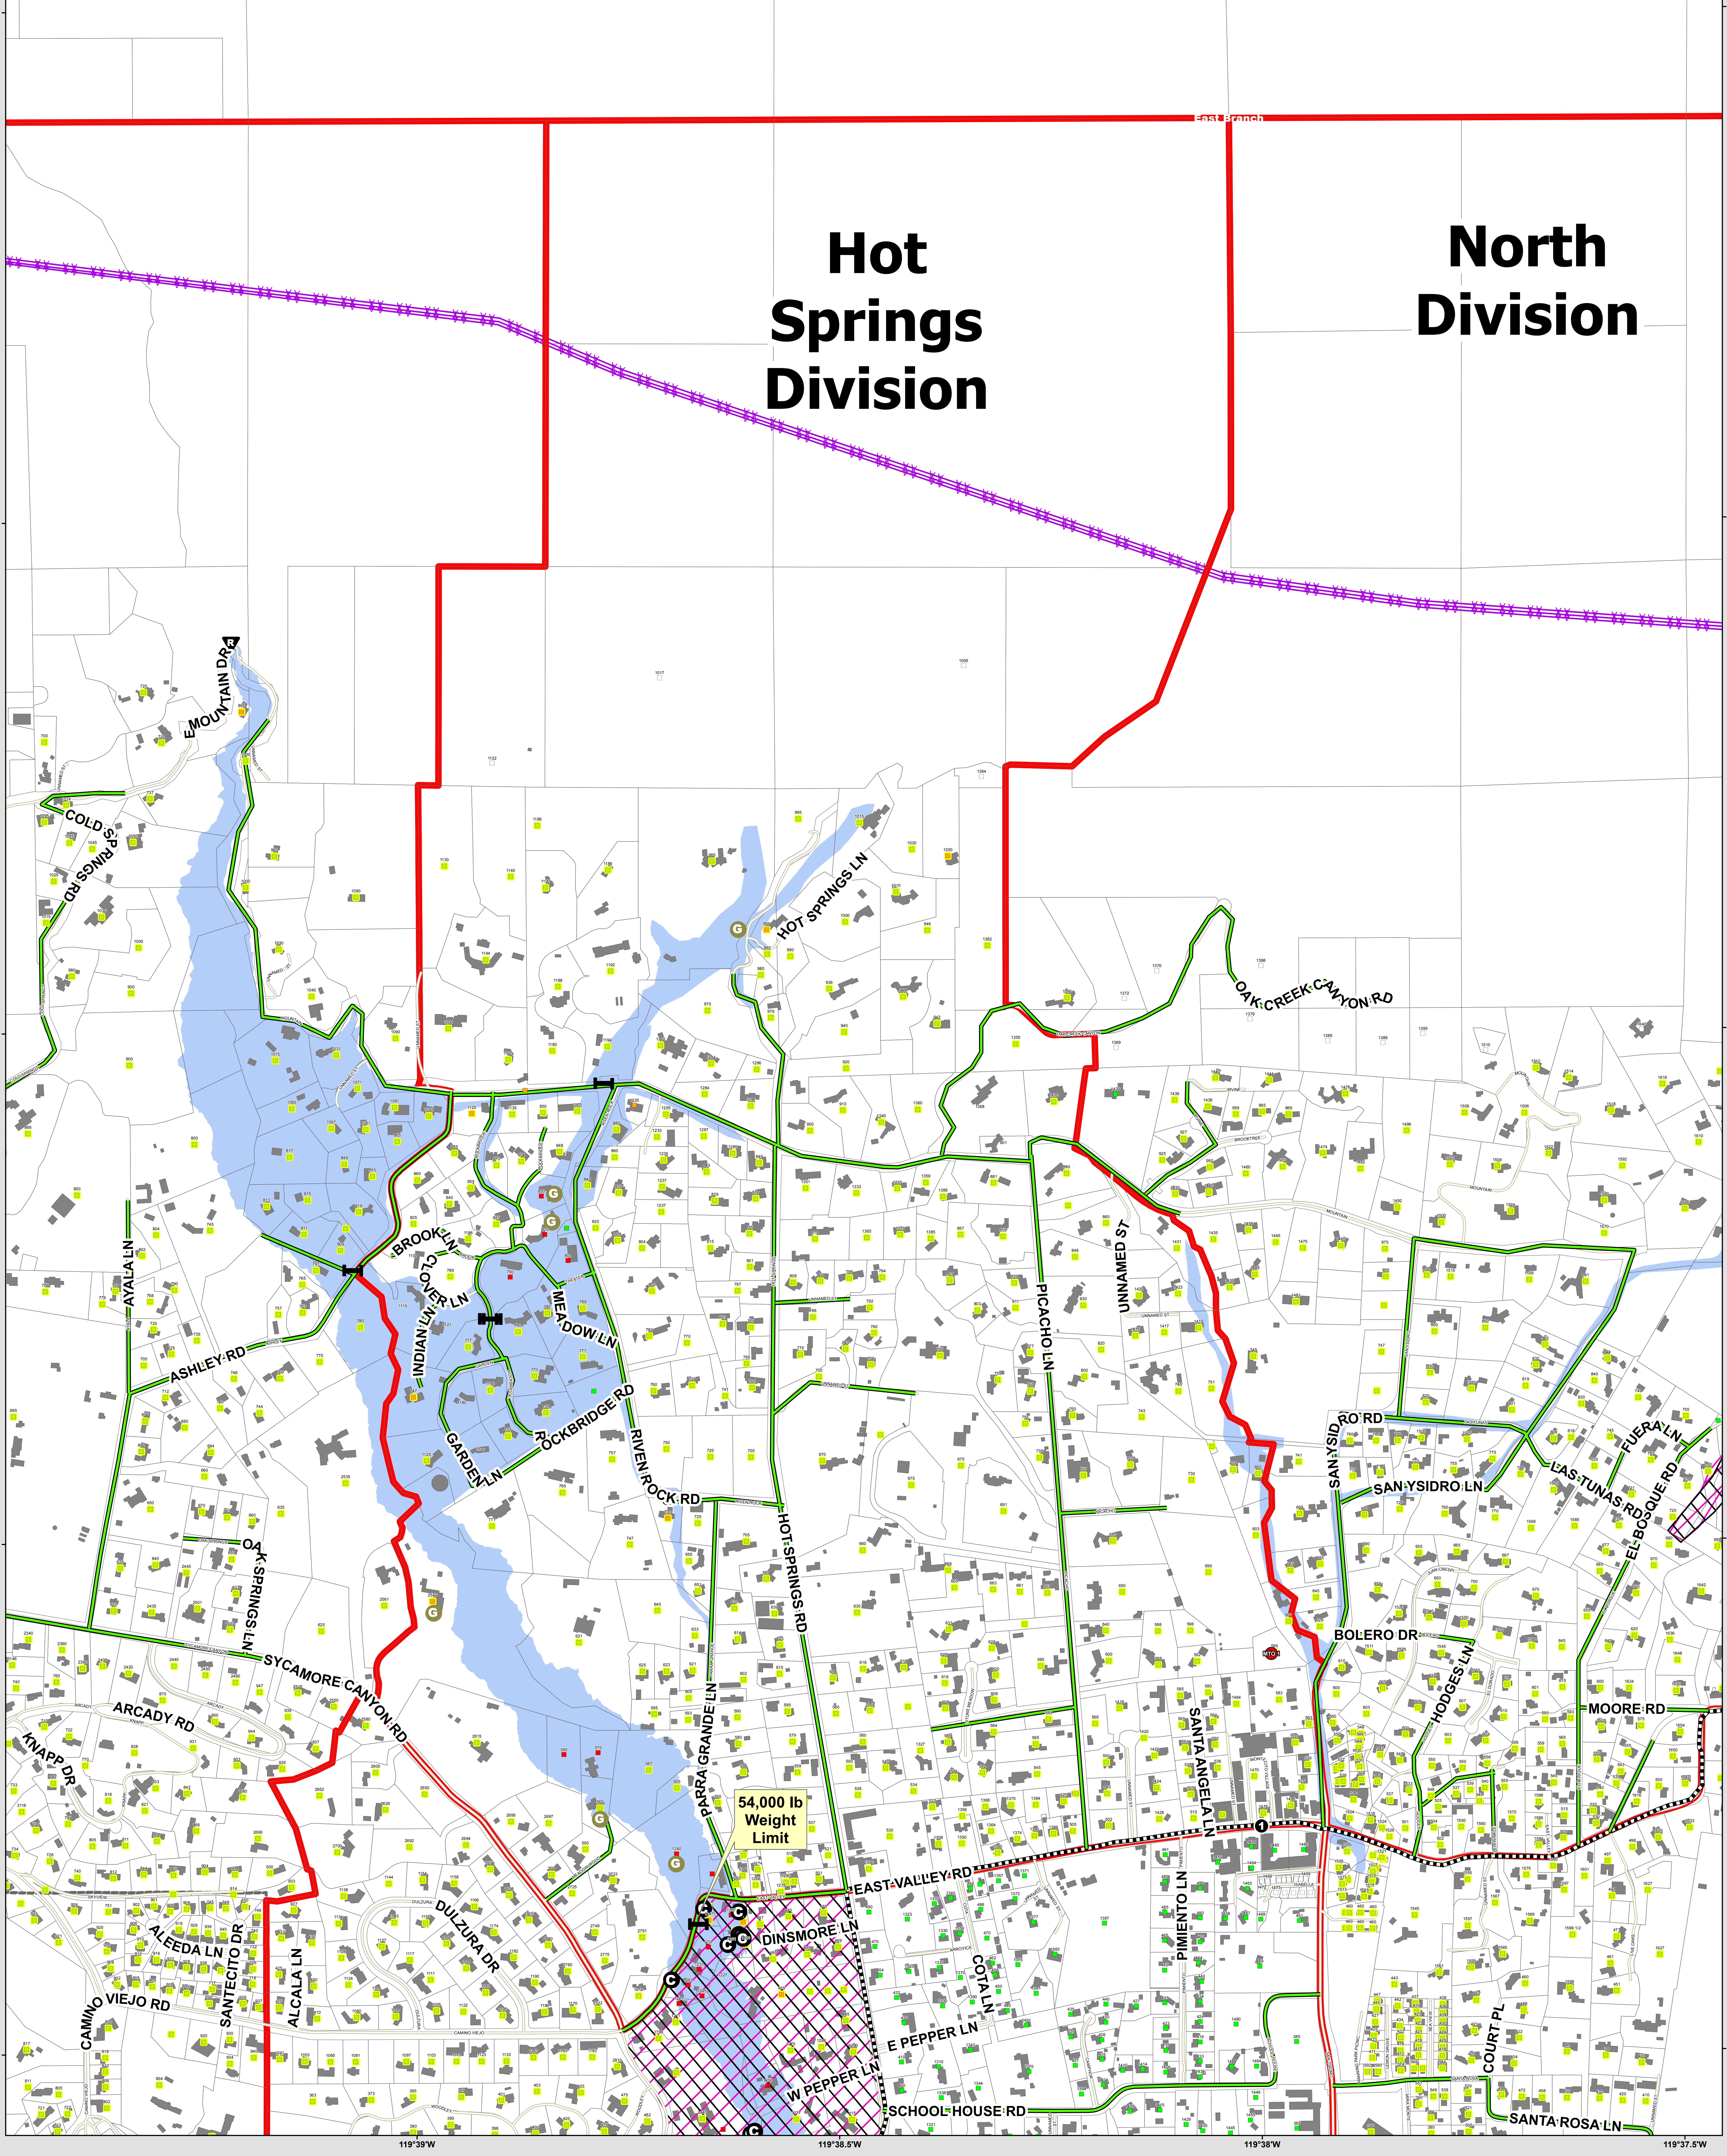

Hot Springs Division

North Division

Fire Station Locations	Transportation Routes	Debris	County Boundary
Live Dig Search	Clear to Drive	No Search	Assessors Parcels
Drop Point	Lowboy	Primary Complete	Protective Action Zones
	Reserved	No Access, Primary Complete	Fire Protection District
		Damaged, Primary Complete	Power Transmission Lines
		Destroyed, Primary Complete	Pipelines
		Secondary Complete	Clearfield
		No Access, Secondary Complete	
		Damaged, Secondary Complete	
		Destroyed, Secondary Complete	

OPERATIONS MAP

Hot Springs

2018 XSB January Storms

CA-MTO-18-000071

0 2,000 Feet

Scale: 1:3,600 NAD83

2018 XSB
January Storm
CA-MTO-18-000071
OPS MAP
Hot Springs
Jan 16 2018