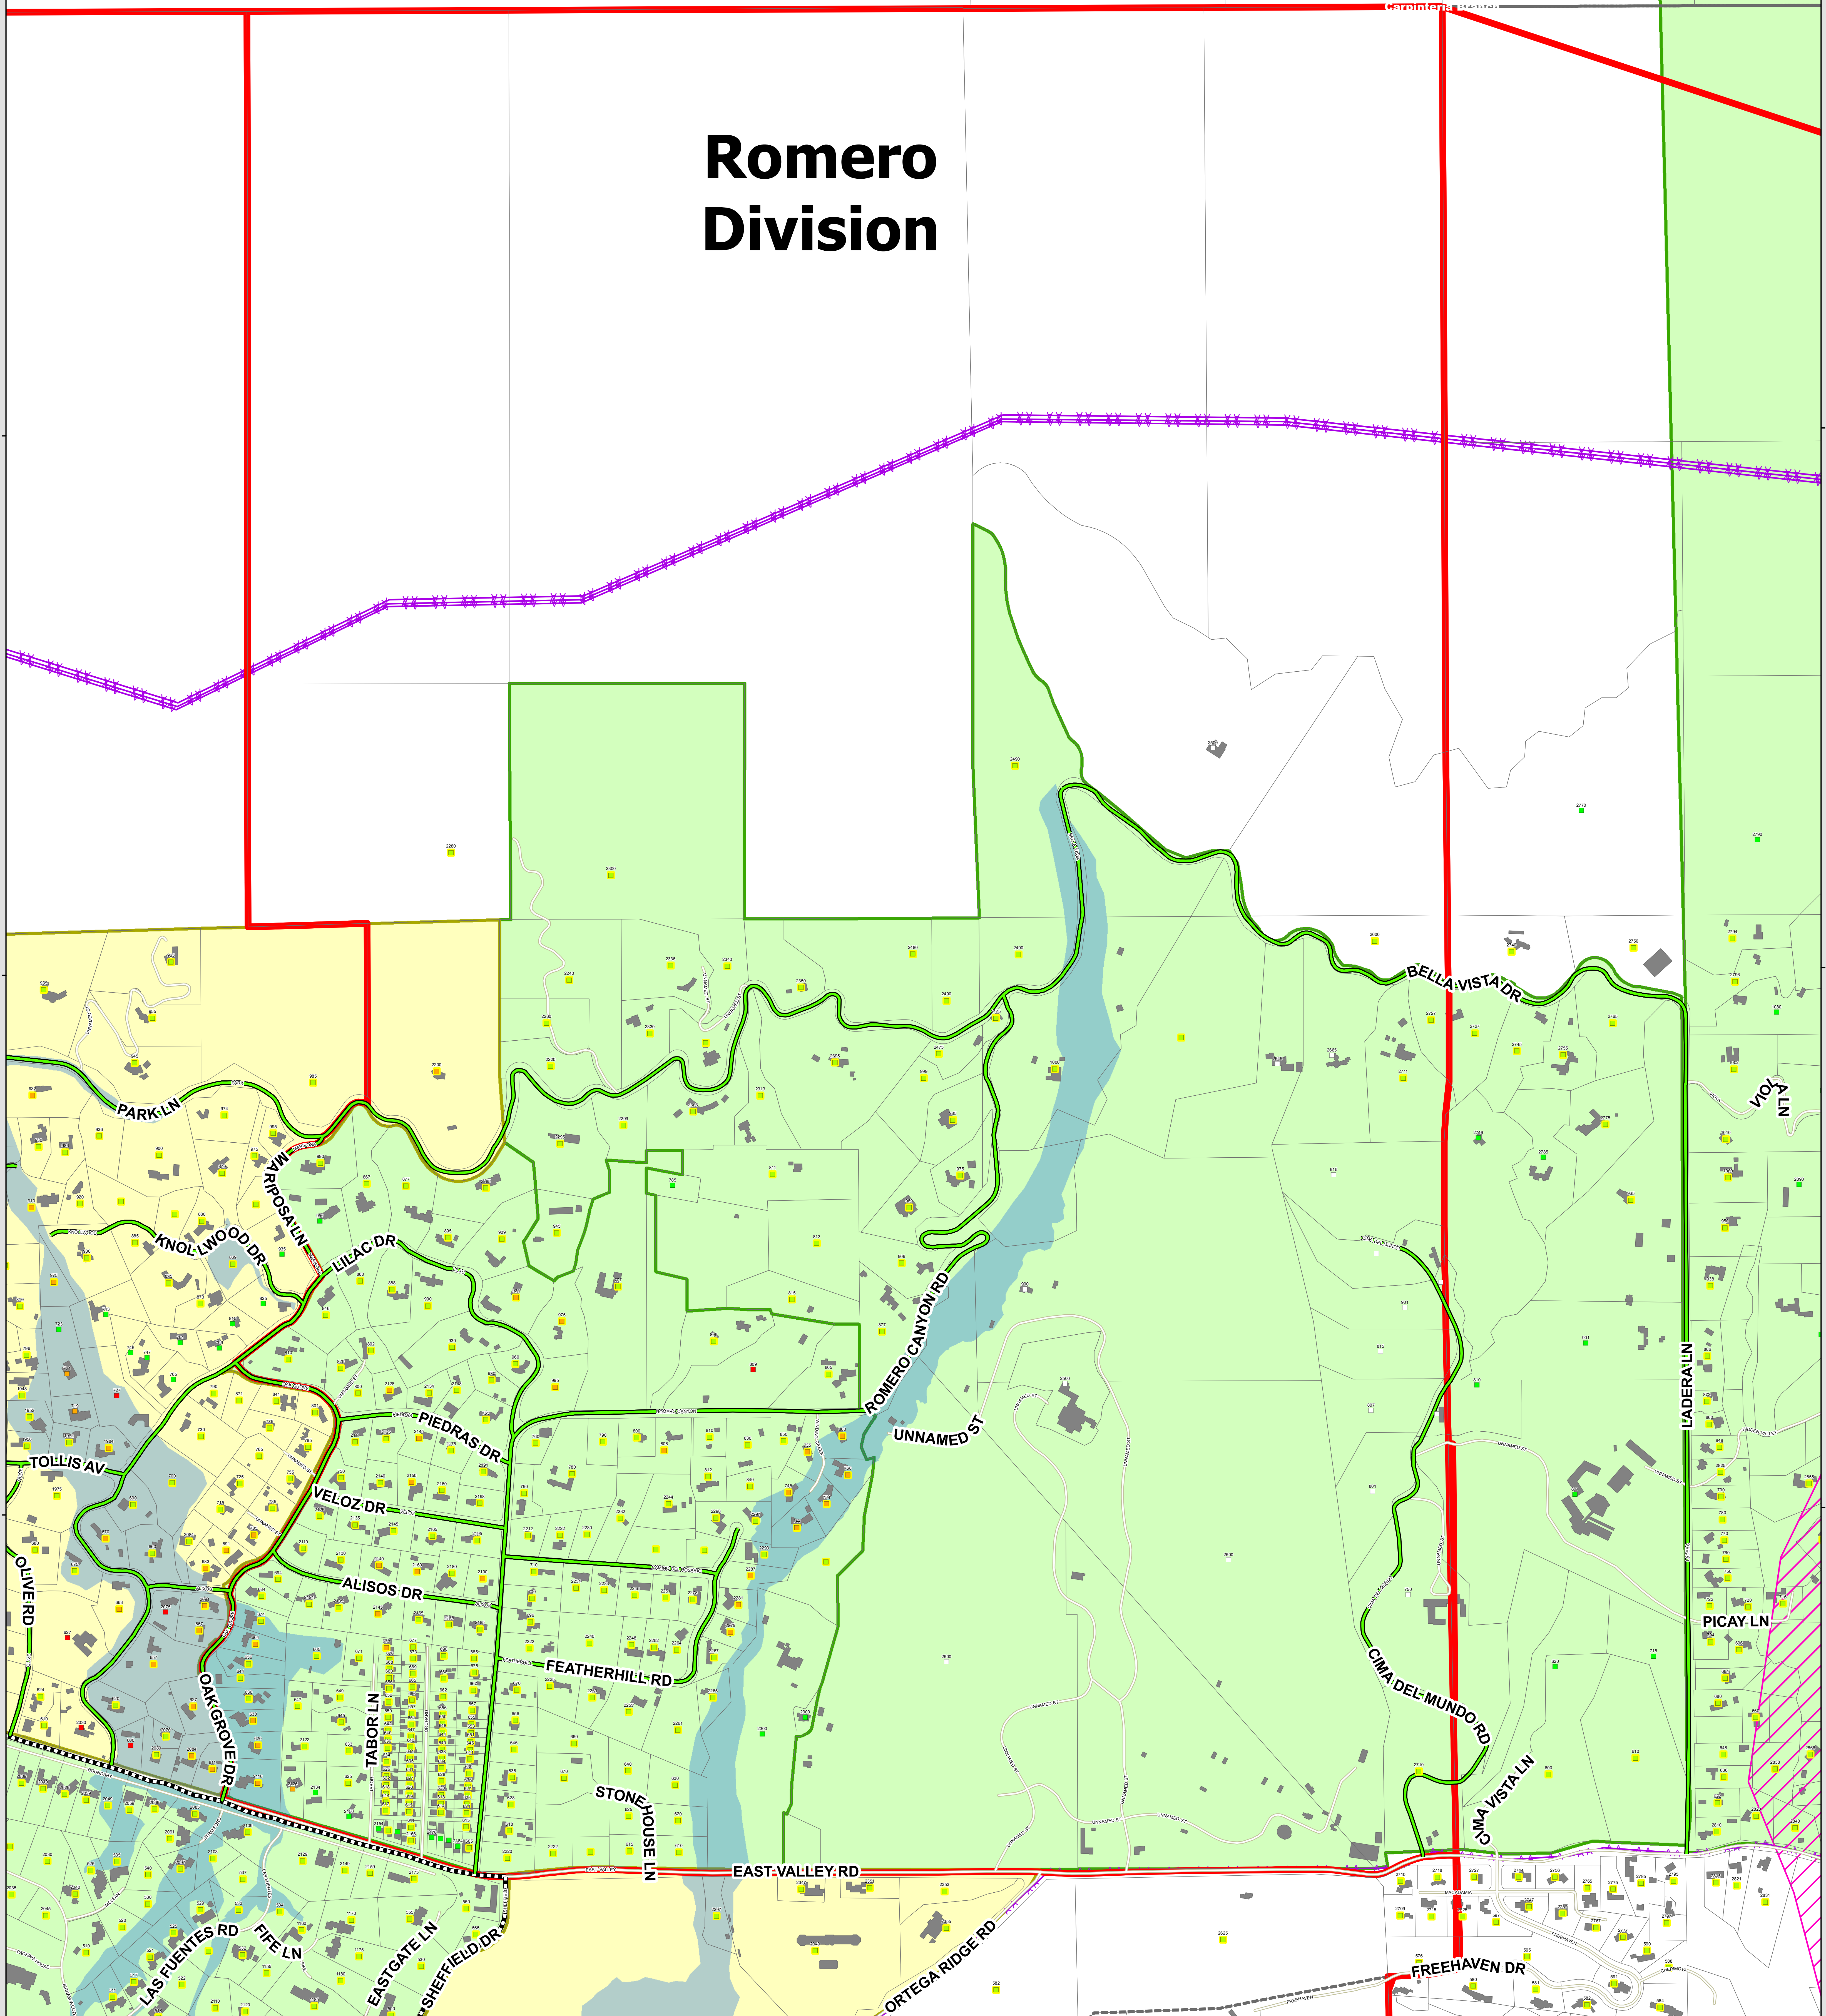

119°36.5'W

119°36'W

119°35.5'W

119°35'W

34°28'N

34°27.5'N

34°27'N

34°26.5'N

34°26'N

34°28'N

34°27.5'N

34°27'N

34°26.5'N

34°26'N

East Branch

Romero Division

OPERATIONS MAP

Romero

2018 XSB January Storms

CA-MTO-18-000071

0 2,000 Feet

Scale: 1:3,600 NAD83

2018 XSB
January Storms
CA-MTO-000071
OPS MAP
Romero
Jan 18 2018