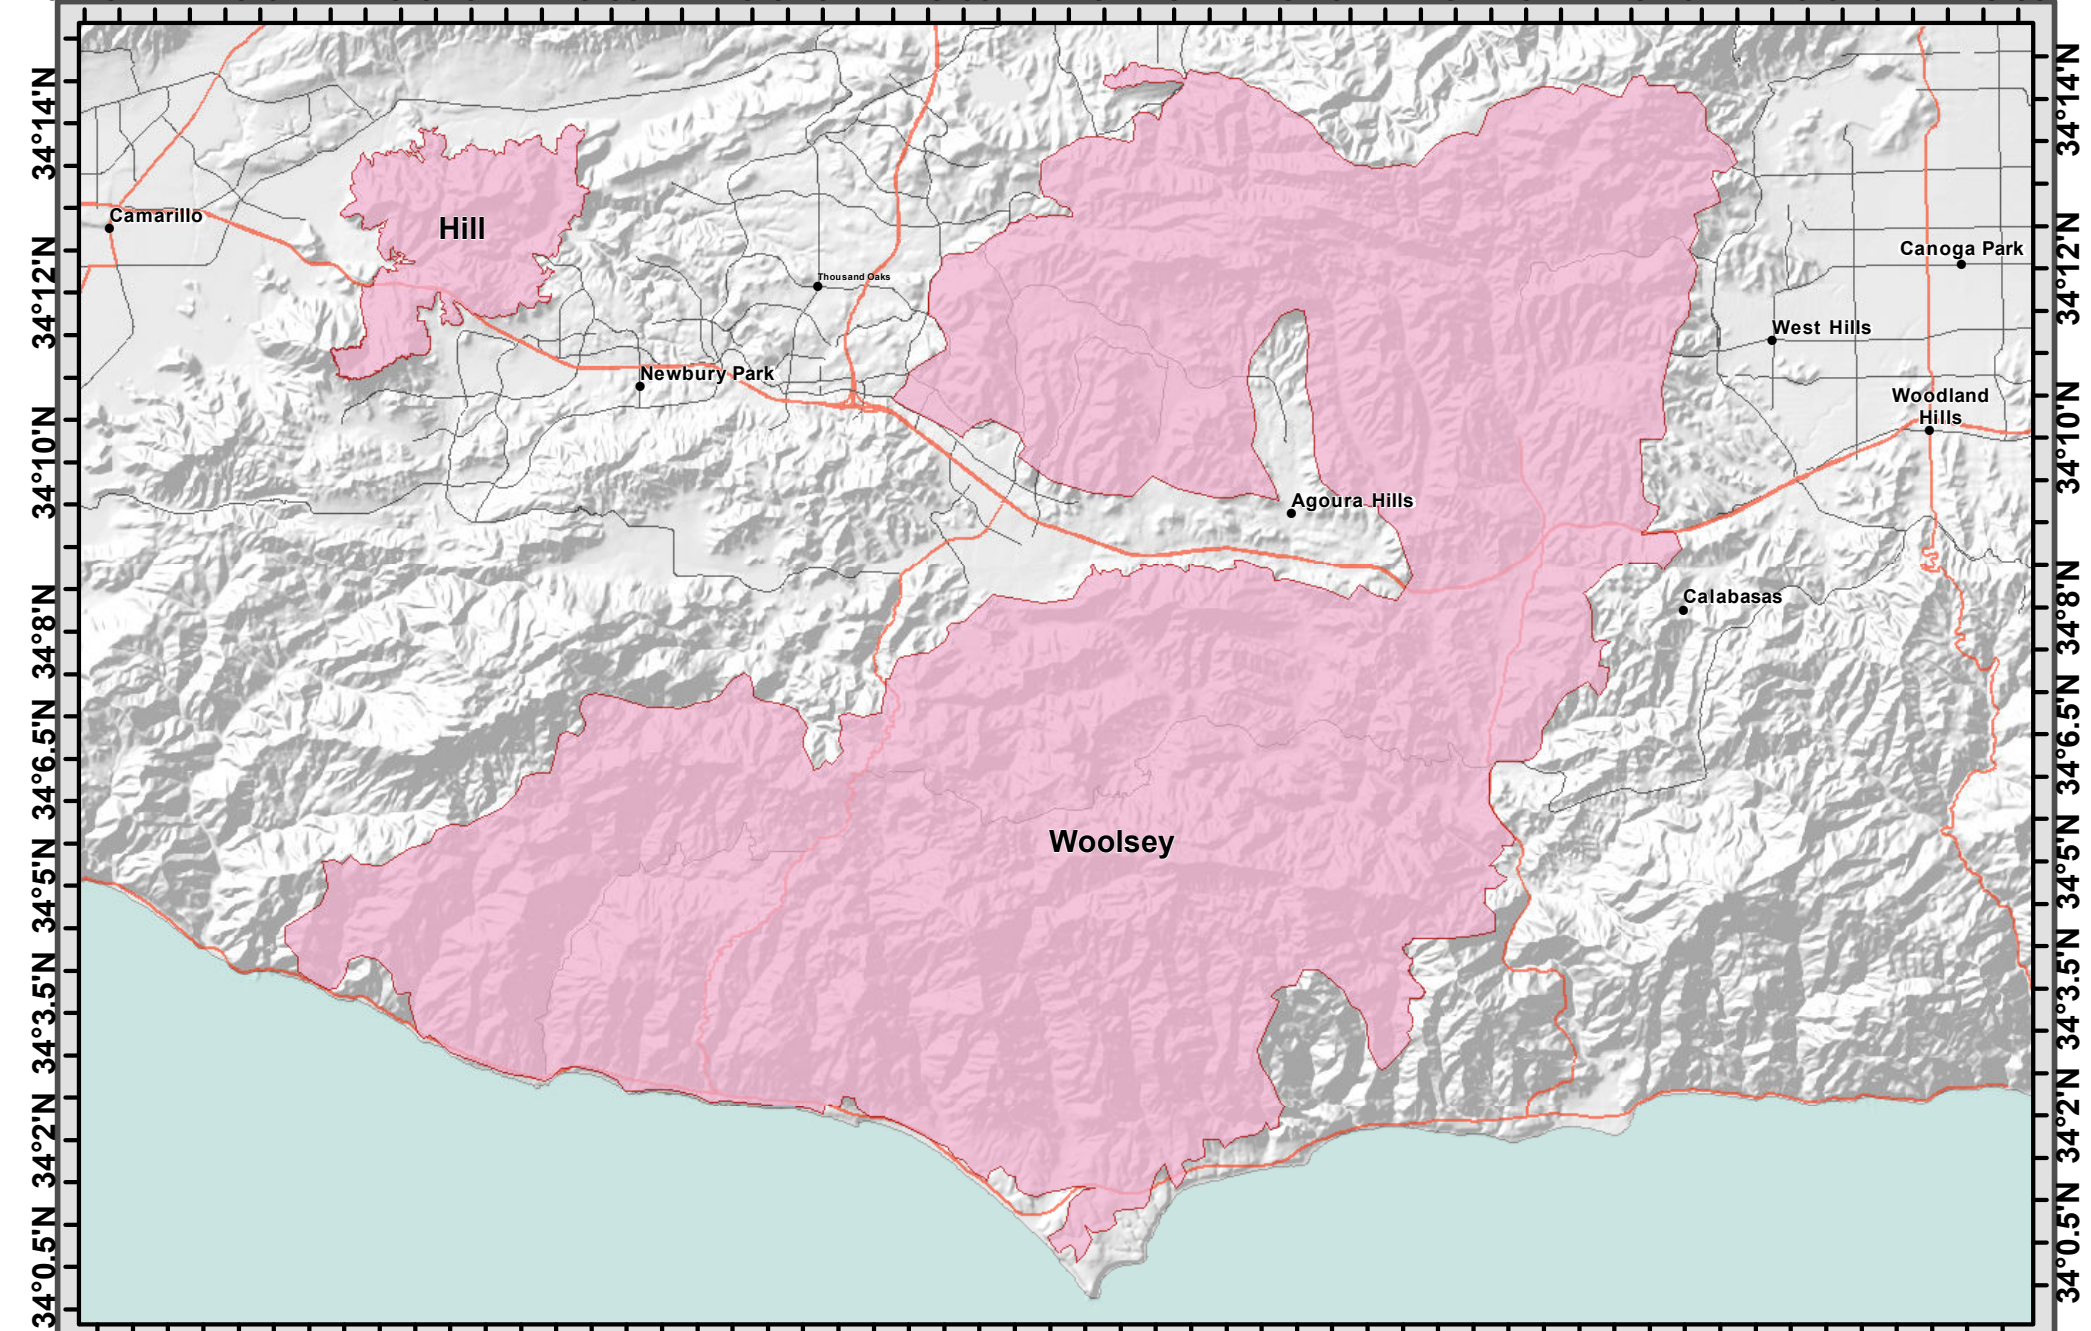

119°2.5'W 119°0'W 118°57.5'W 118°55'W 118°52.5'W 118°50'W 118°47.5'W 118°45'W 118°42.5'W 118°40'W 118°37.5'W 118°35'W

119°2.5'W 119°0'W 118°58'W 118°55.5'W 118°53'W 118°50.5'W 118°48'W 118°45.5'W 118°43'W 118°40.5'W 118°38'W 118°35.5'W

Legend

- Wildfire Daily Fire Perimeter
- FireClassID
- Highway
- Local

PIO MAP
Hill & Woolsey Incidents
 CA-VNC-090993
 CA-LAC-3389981
 November 11, 2018

1:165,000

1:165,000