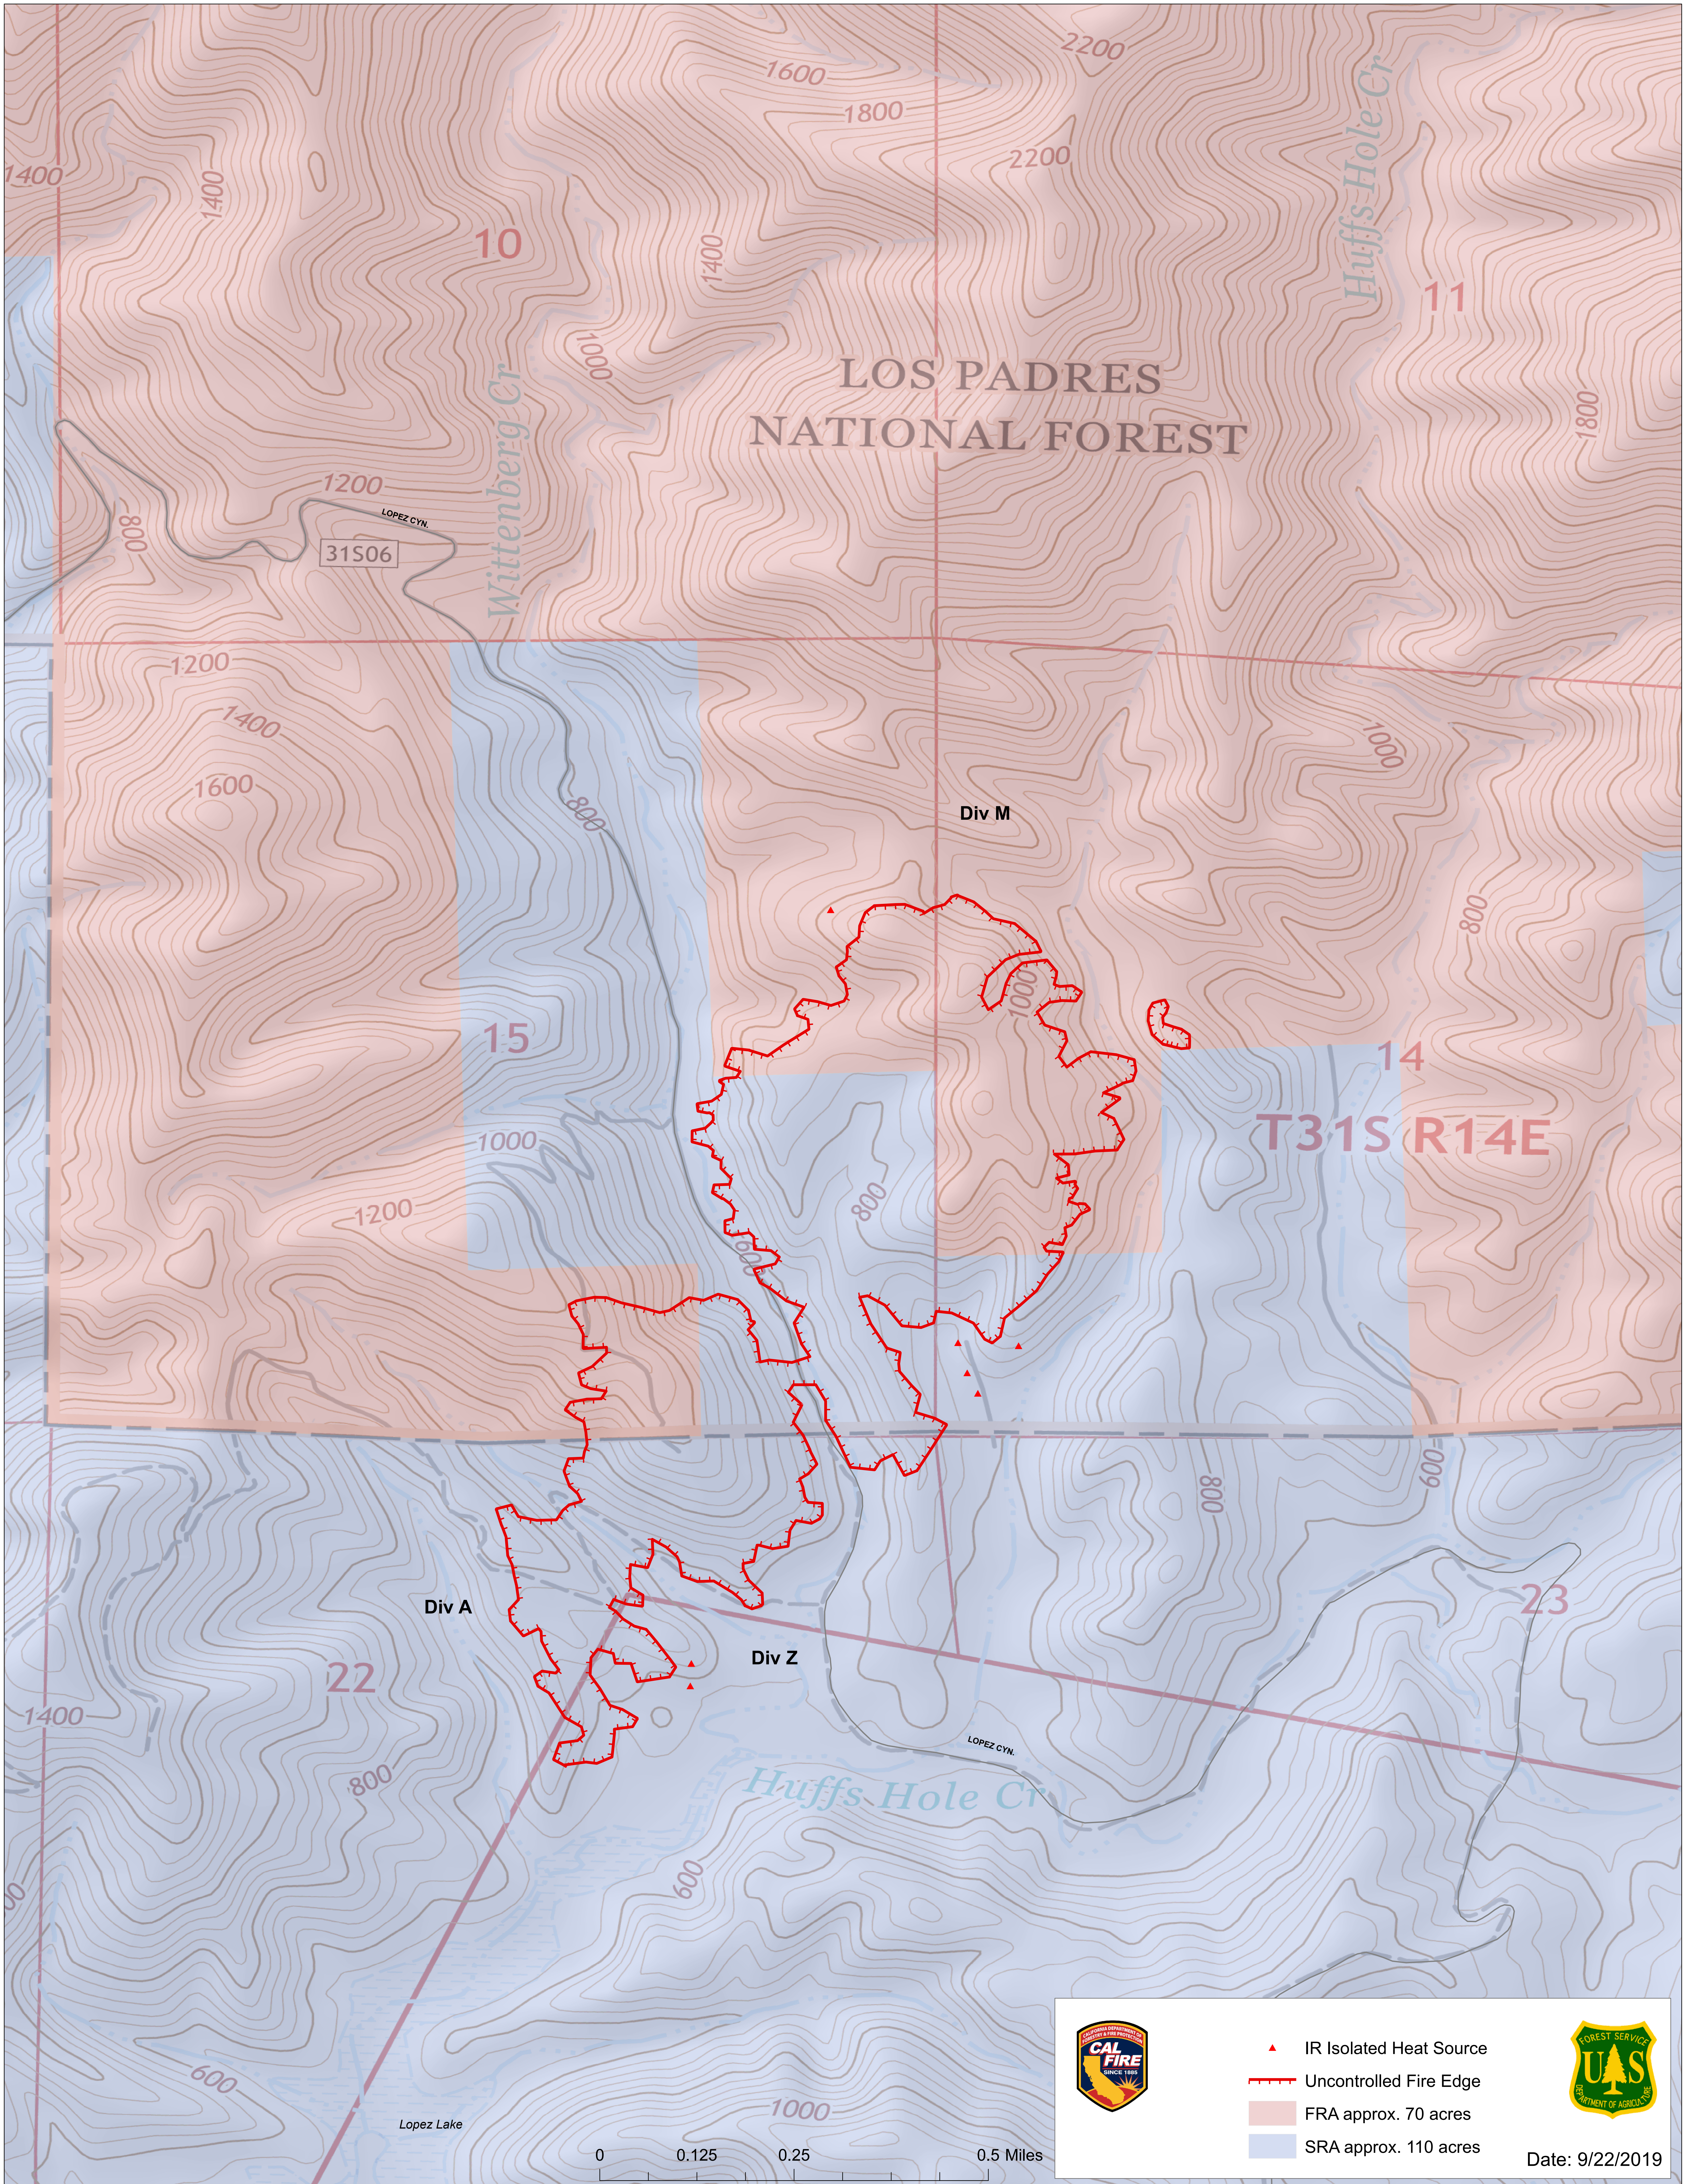

# OPS MAP

Date: 9/22/2019

# LOPEZ FIRE CA-SLU-012273

-  IR Isolated Heat Source
-  Uncontrolled Fire Edge
-  FRA approx. 70 acres
-  SRA approx. 110 acres

0 0.125 0.25 0.5 Miles

Date: 9/22/2019