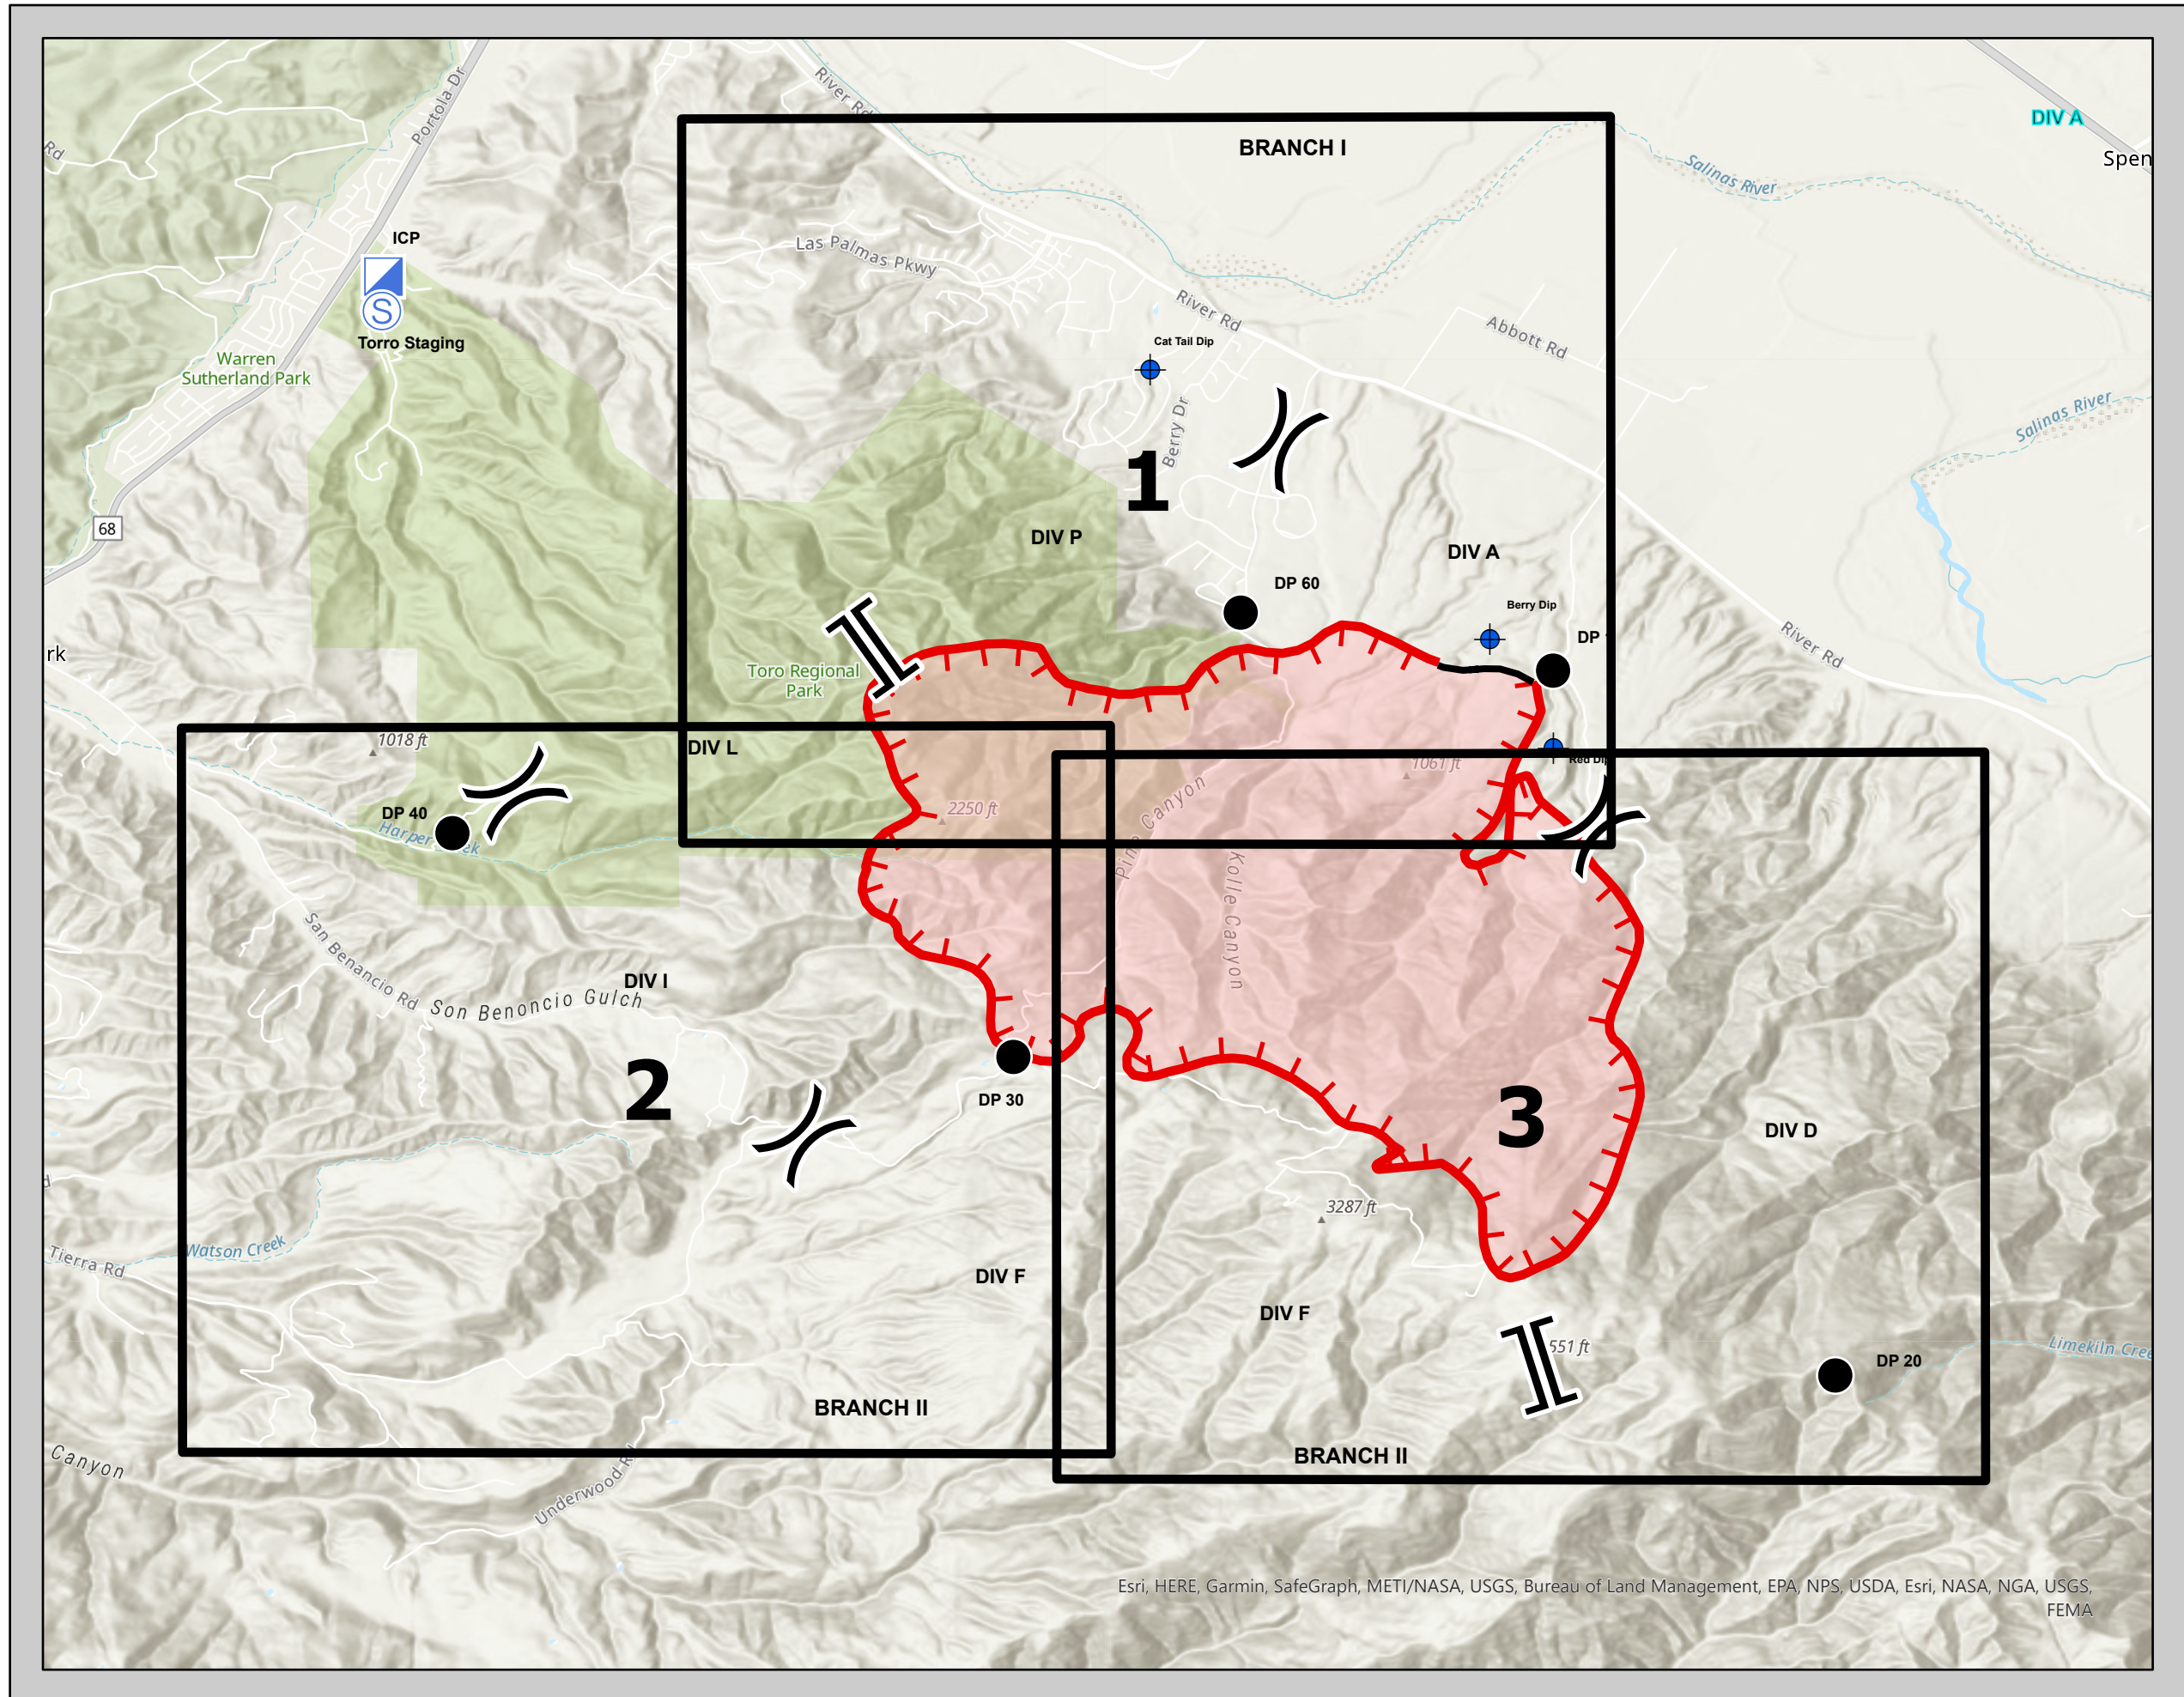

RIVER  
INCIDENT  
CA-BEU-004024  
IAP MAP  
Aug 18, 2020  
0700-0700  
Index Page

-  Dip Site
-  Drop Point
-  Incident Command Post
-  Staging Area
-  Division Break
-  Branch Break
-  Uncontrolled Fire Edge
-  Contained Line
-  Wildfire Daily Fire Perimeter

RIVER  
INCIDENT  
CA-BEU-004024  
IAP MAP  
Aug 18, 2020  
0700-0700

Page 1 of 3

- Dip Site
- Drop Point
- Division Break
- Branch Break
- Uncontrolled Fire Edge
- Contained Line

1:24,000

RIVER  
INCIDENT  
CA-BEU-004024  
IAP MAP  
Aug 18, 2020  
0700-0700

Page 2 of 3

- Drop Point
- ⎸ Division Break
- ▬ Uncontrolled Fire Edge

1:24,000

RIVER  
INCIDENT  
CA-BEU-004024  
IAP MAP  
Aug 18, 2020  
0700-0700

Page 3 of 3

- Dip Site
- Drop Point
- Division Break
- Branch Break
- Uncontrolled Fire Edge

1:24,000