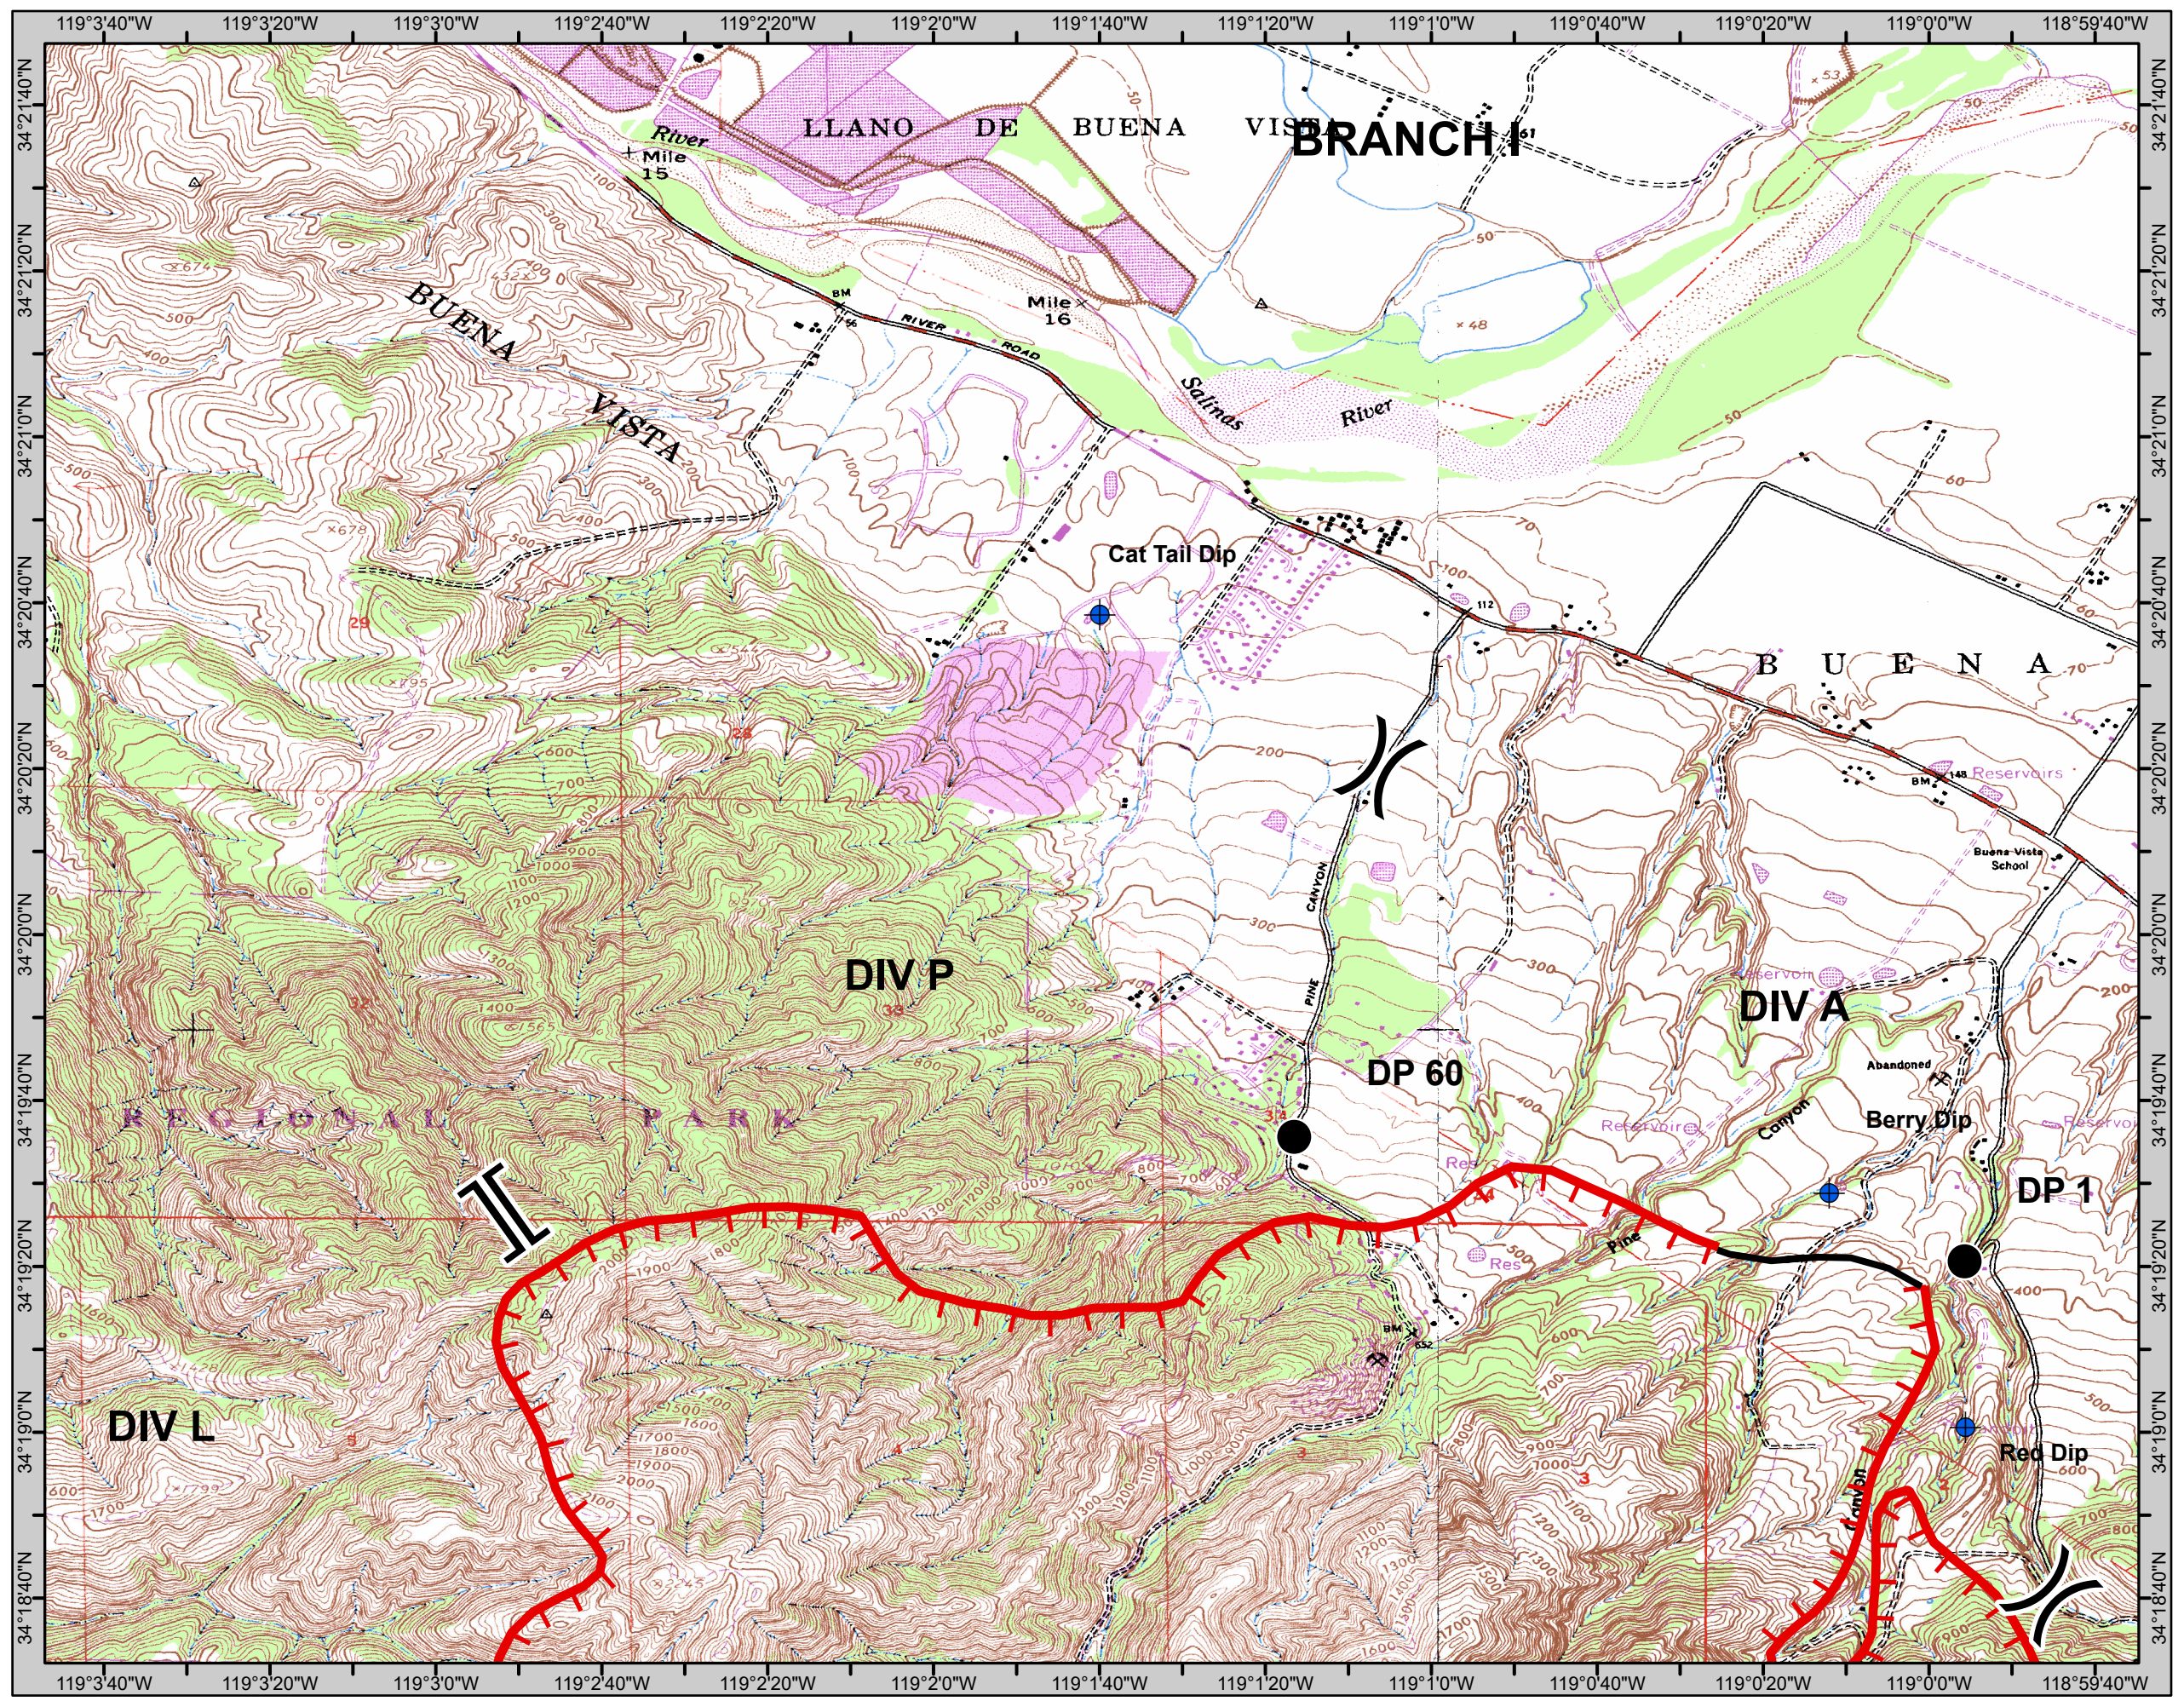

RIVER  
INCIDENT  
CA-BEU-004024  
IAP MAP  
Aug 18, 2020  
0700-0700  
Index Page

-  Dip Site
-  Drop Point
-  Incident Command Post
-  Staging Area
-  Division Break
-  Branch Break
-  Uncontrolled Fire Edge
-  Contained Line
-  Wildfire Daily Fire Perimeter

RIVER  
INCIDENT  
CA-BEU-004024  
IAP MAP  
Aug 18, 2020  
0700-0700

Page 1 of 3

- Dip Site
- Drop Point
- Division Break
- Branch Break
- Uncontrolled Fire Edge
- Contained Line

1:24,000

RIVER  
INCIDENT  
CA-BEU-004024  
IAP MAP  
Aug 18, 2020  
0700-0700

Page 2 of 3

- Drop Point
- ⎸ Division Break
- ▬ Uncontrolled Fire Edge

1:24,000

RIVER  
INCIDENT  
CA-BEU-004024  
IAP MAP  
Aug 18, 2020  
0700-0700

Page 3 of 3

- Dip Site
- Drop Point
- Division Break
- Branch Break
- Uncontrolled Fire Edge

1:24,000