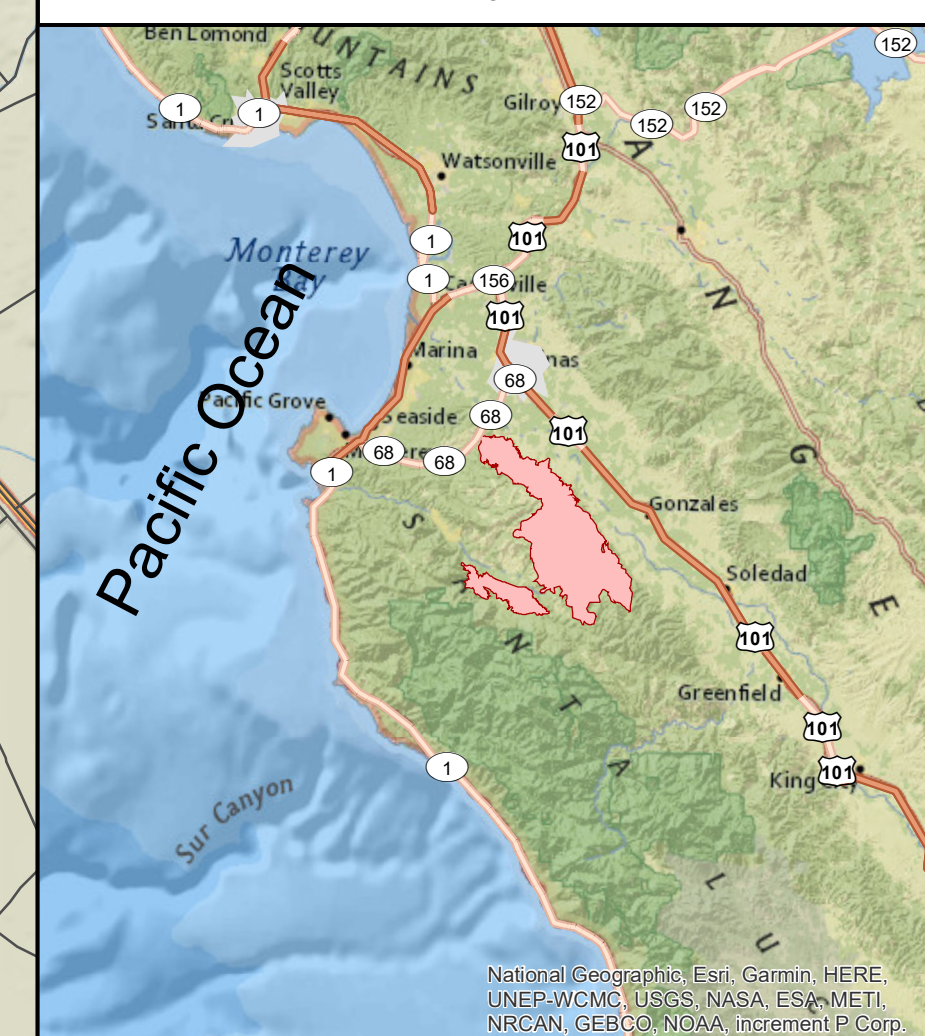

Pacific Ocean

**PUBLIC  
INFORMATION  
(north)**

August 23, 2020  
River - BEU-004024  
Carmel - BEU-004081

Vicinity Map

River

Wildfire Daily Fire Perimeter

Miles

E Sowell