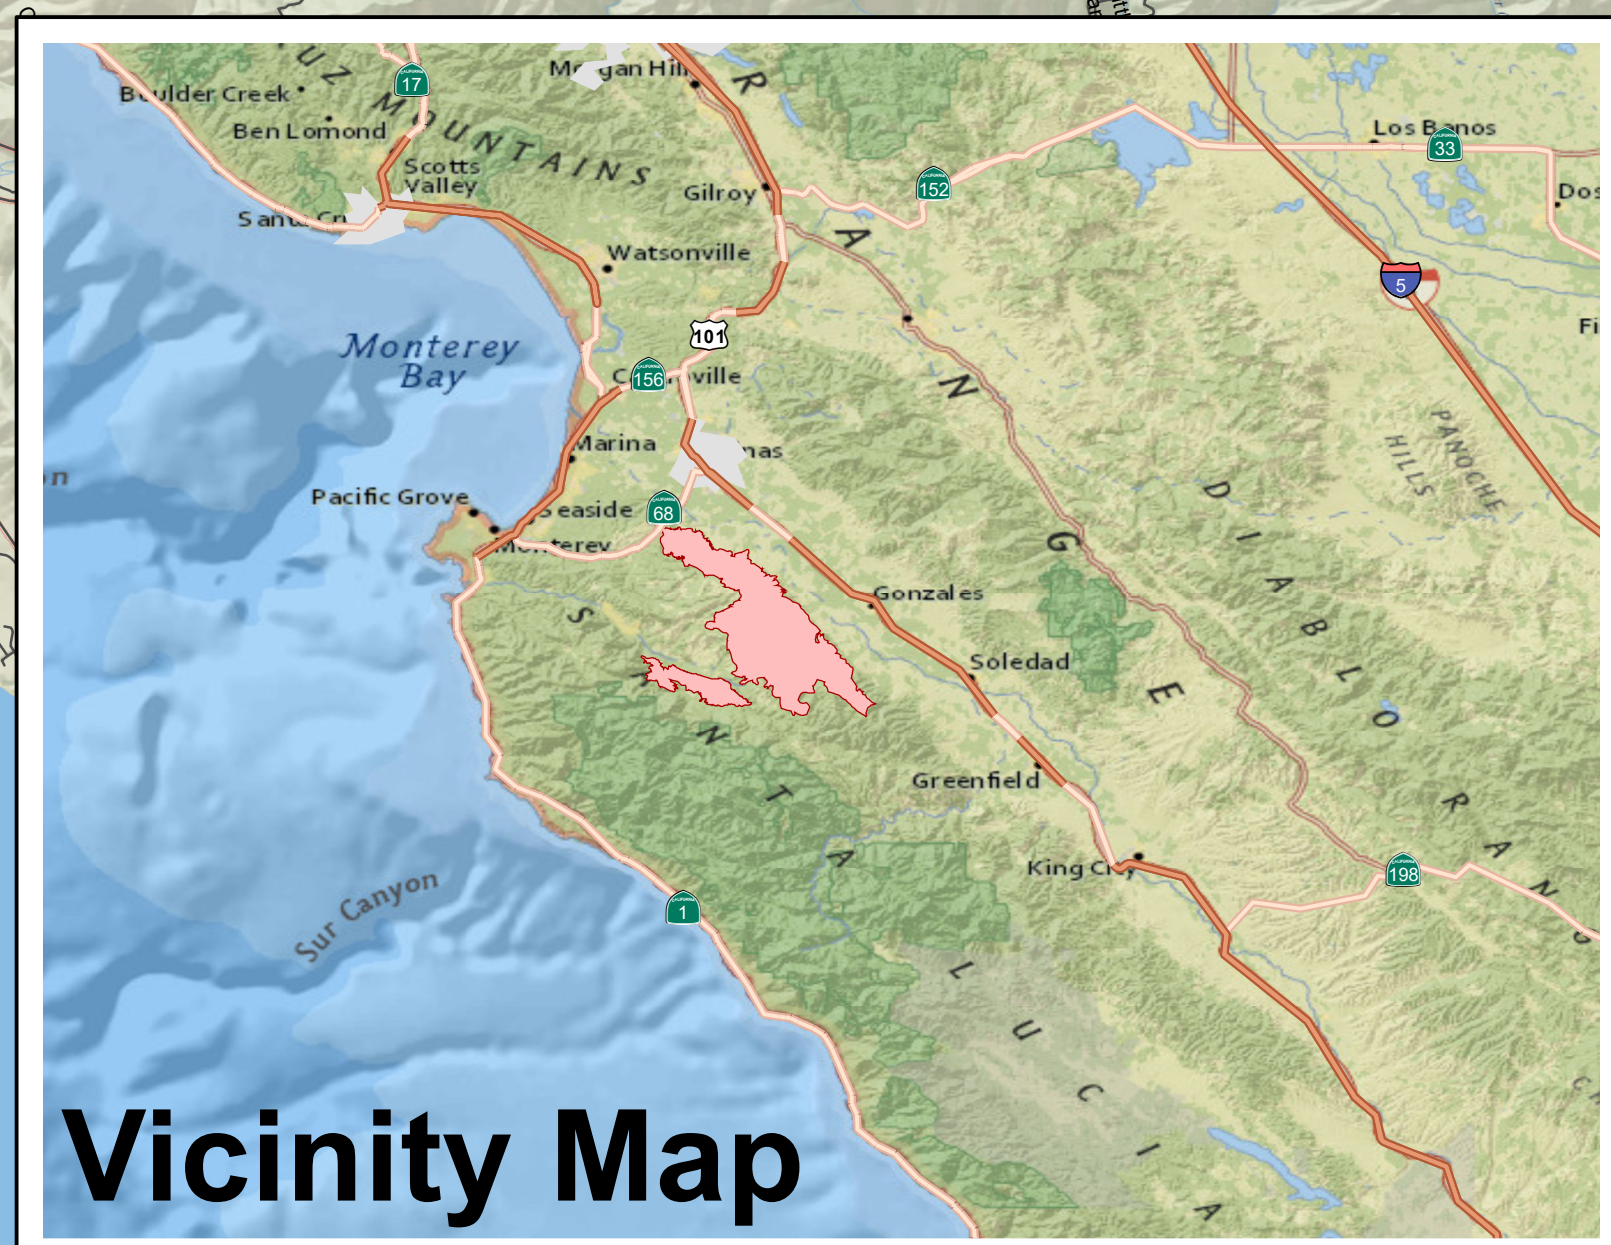

Pacific Ocean

**PUBLIC
INFORMATION**
August 24, 2020

River - BEU-004024
Carmel - BEU-004081

 Wildfire Daily Fire Perimeter

Miles
0 0.75 1.5 3

Vicinity Map

River

Carmel