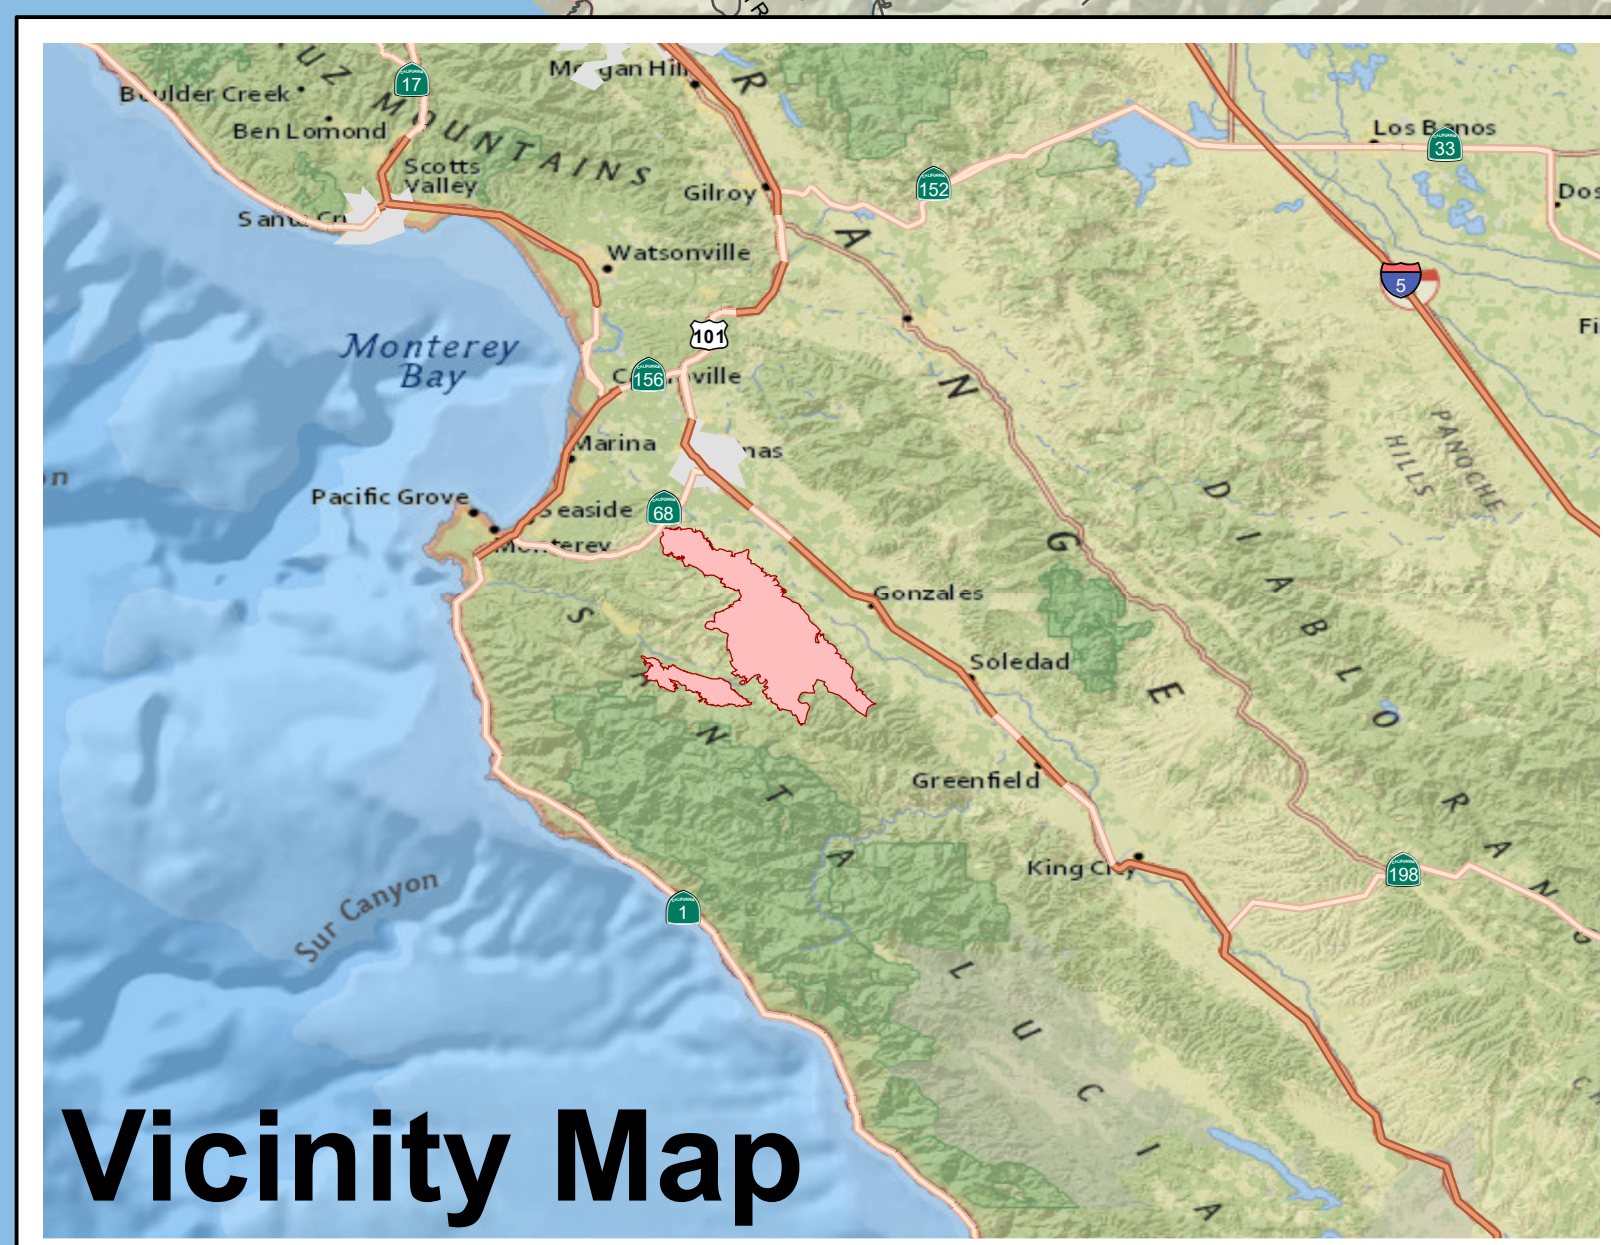

Pacific Ocean

**PUBLIC
INFORMATION**
August 25, 2020

River - BEU-004024
Carmel - BEU-004081

 Wildfire Daily Fire Perimeter

Miles
0 0.75 1.5 3

E. Scovel

Vicinity Map