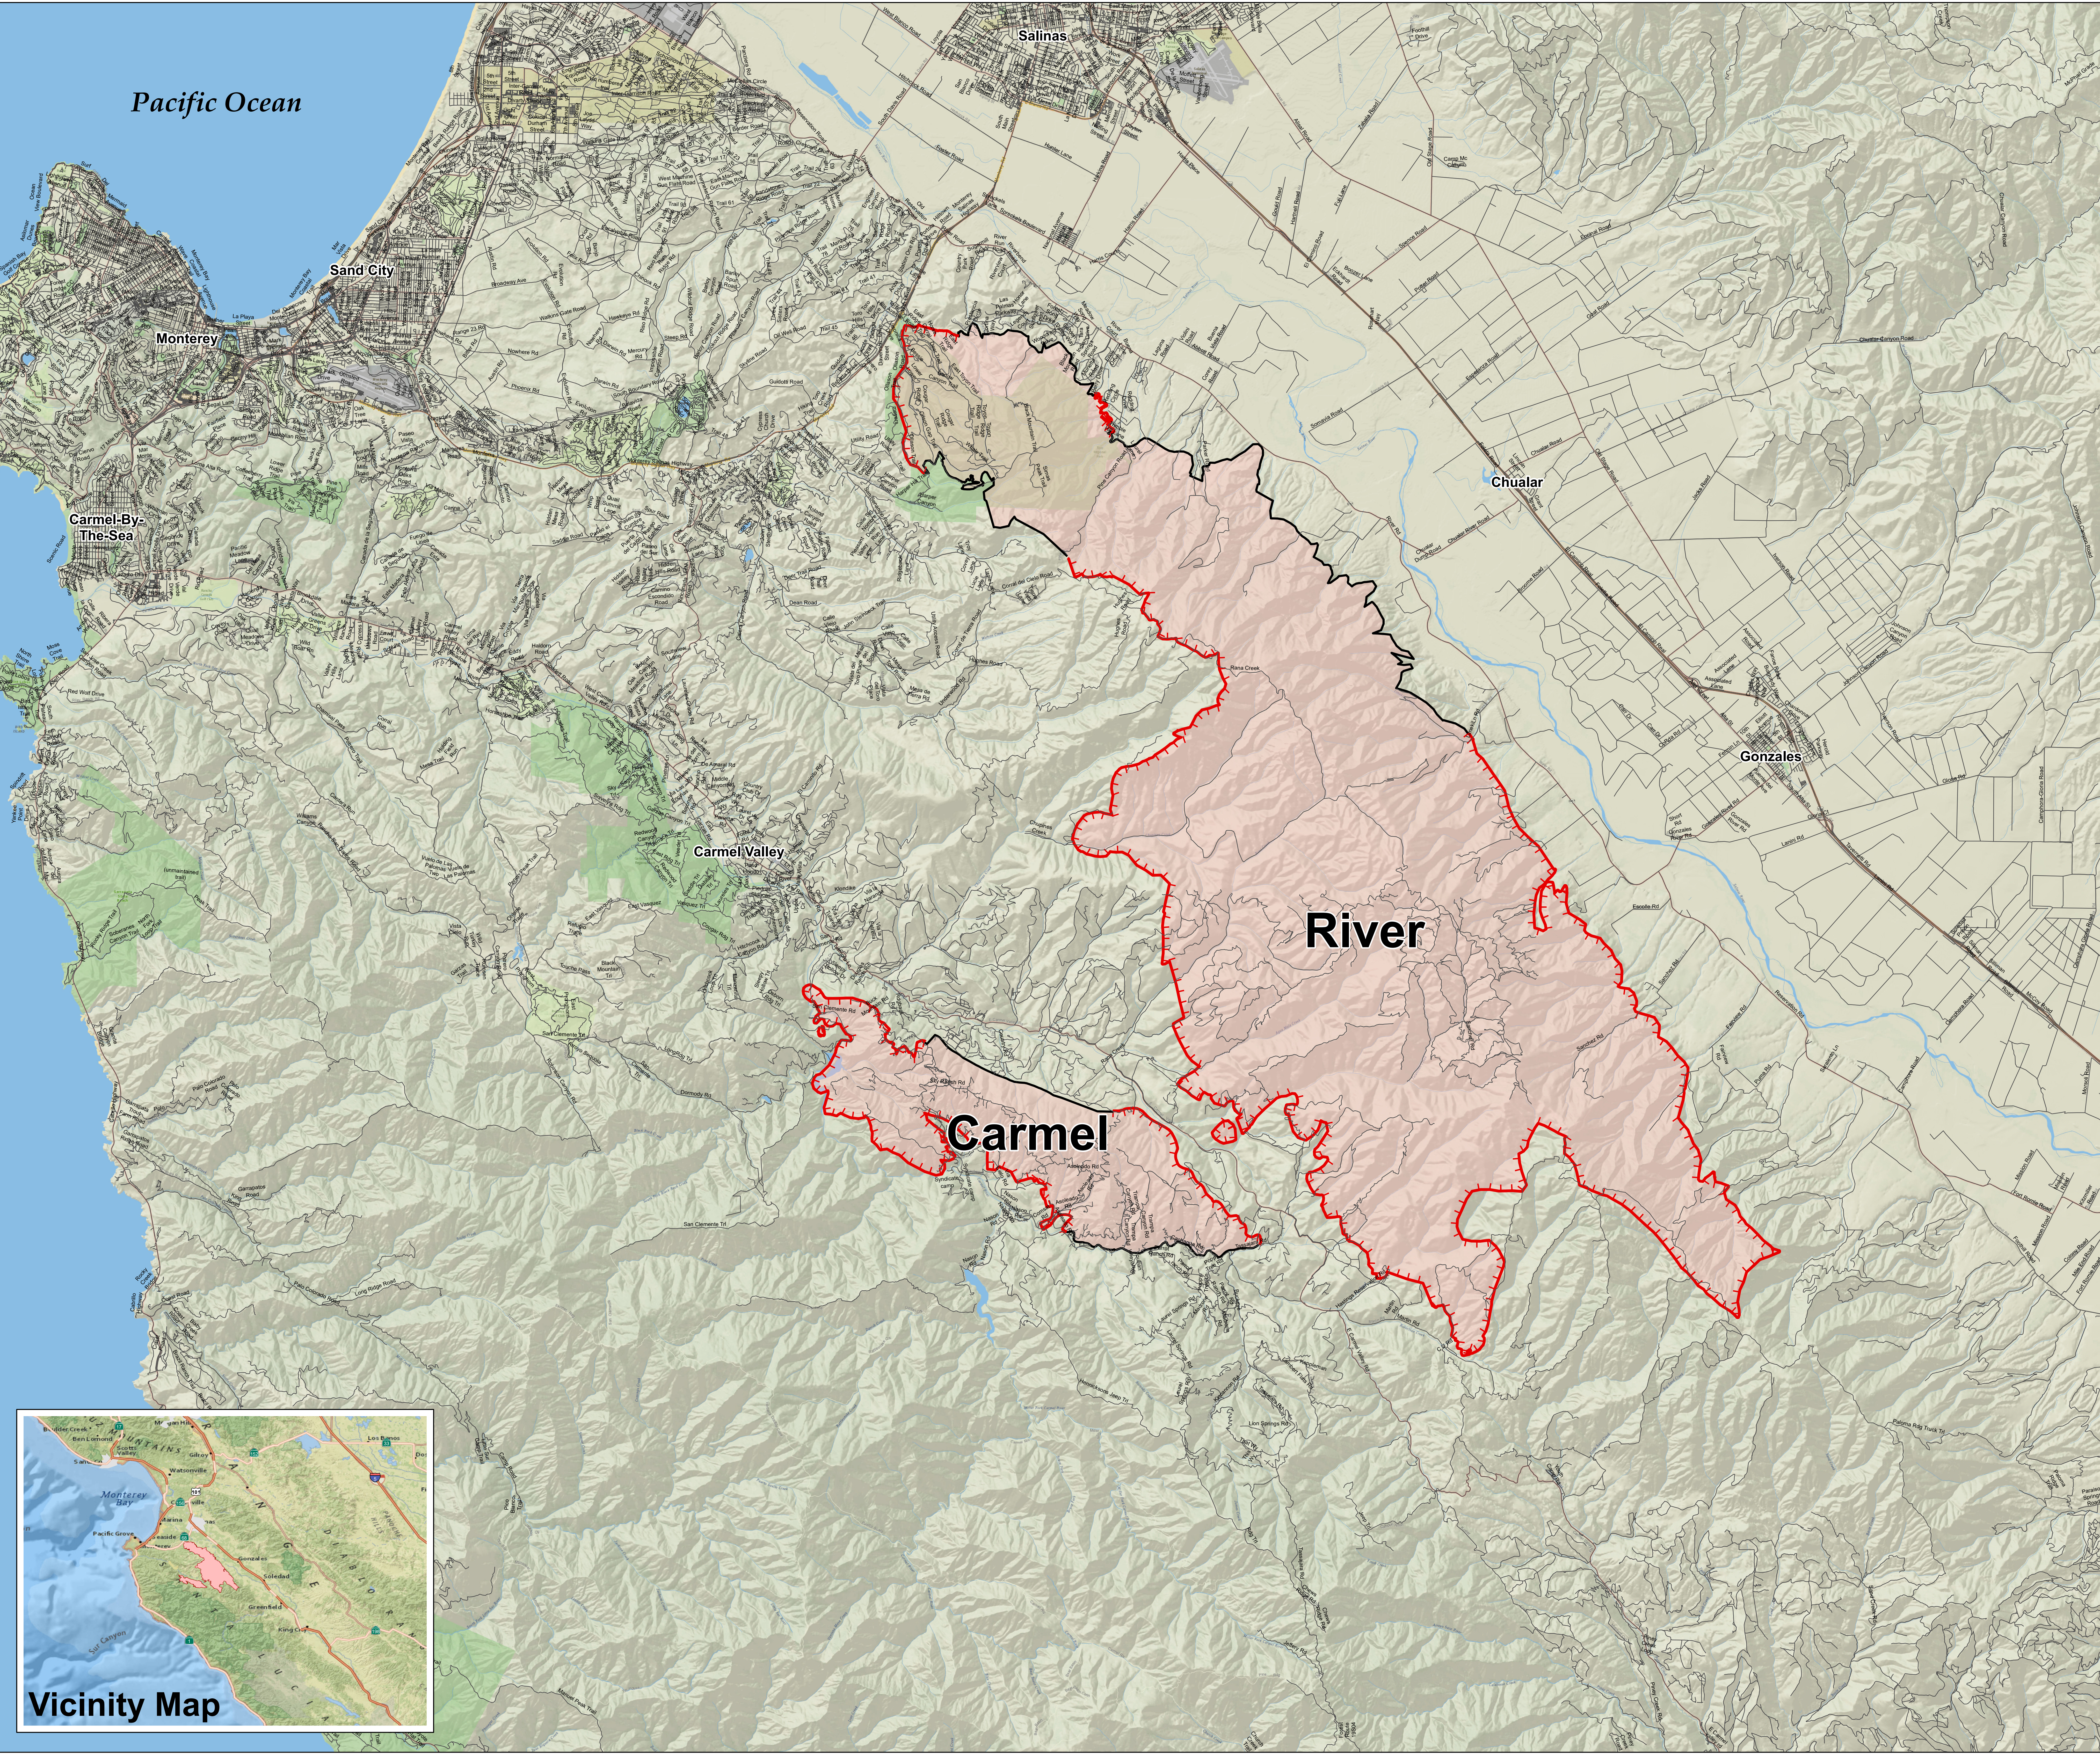

Pacific Ocean

**PUBLIC
INFORMATION**
August 25, 2020

River - BEU-004024
Carmel - BEU-004081

 Wildfire Daily Fire Perimeter

Miles
0 0.75 1.5 3

E. Scovel

Vicinity Map