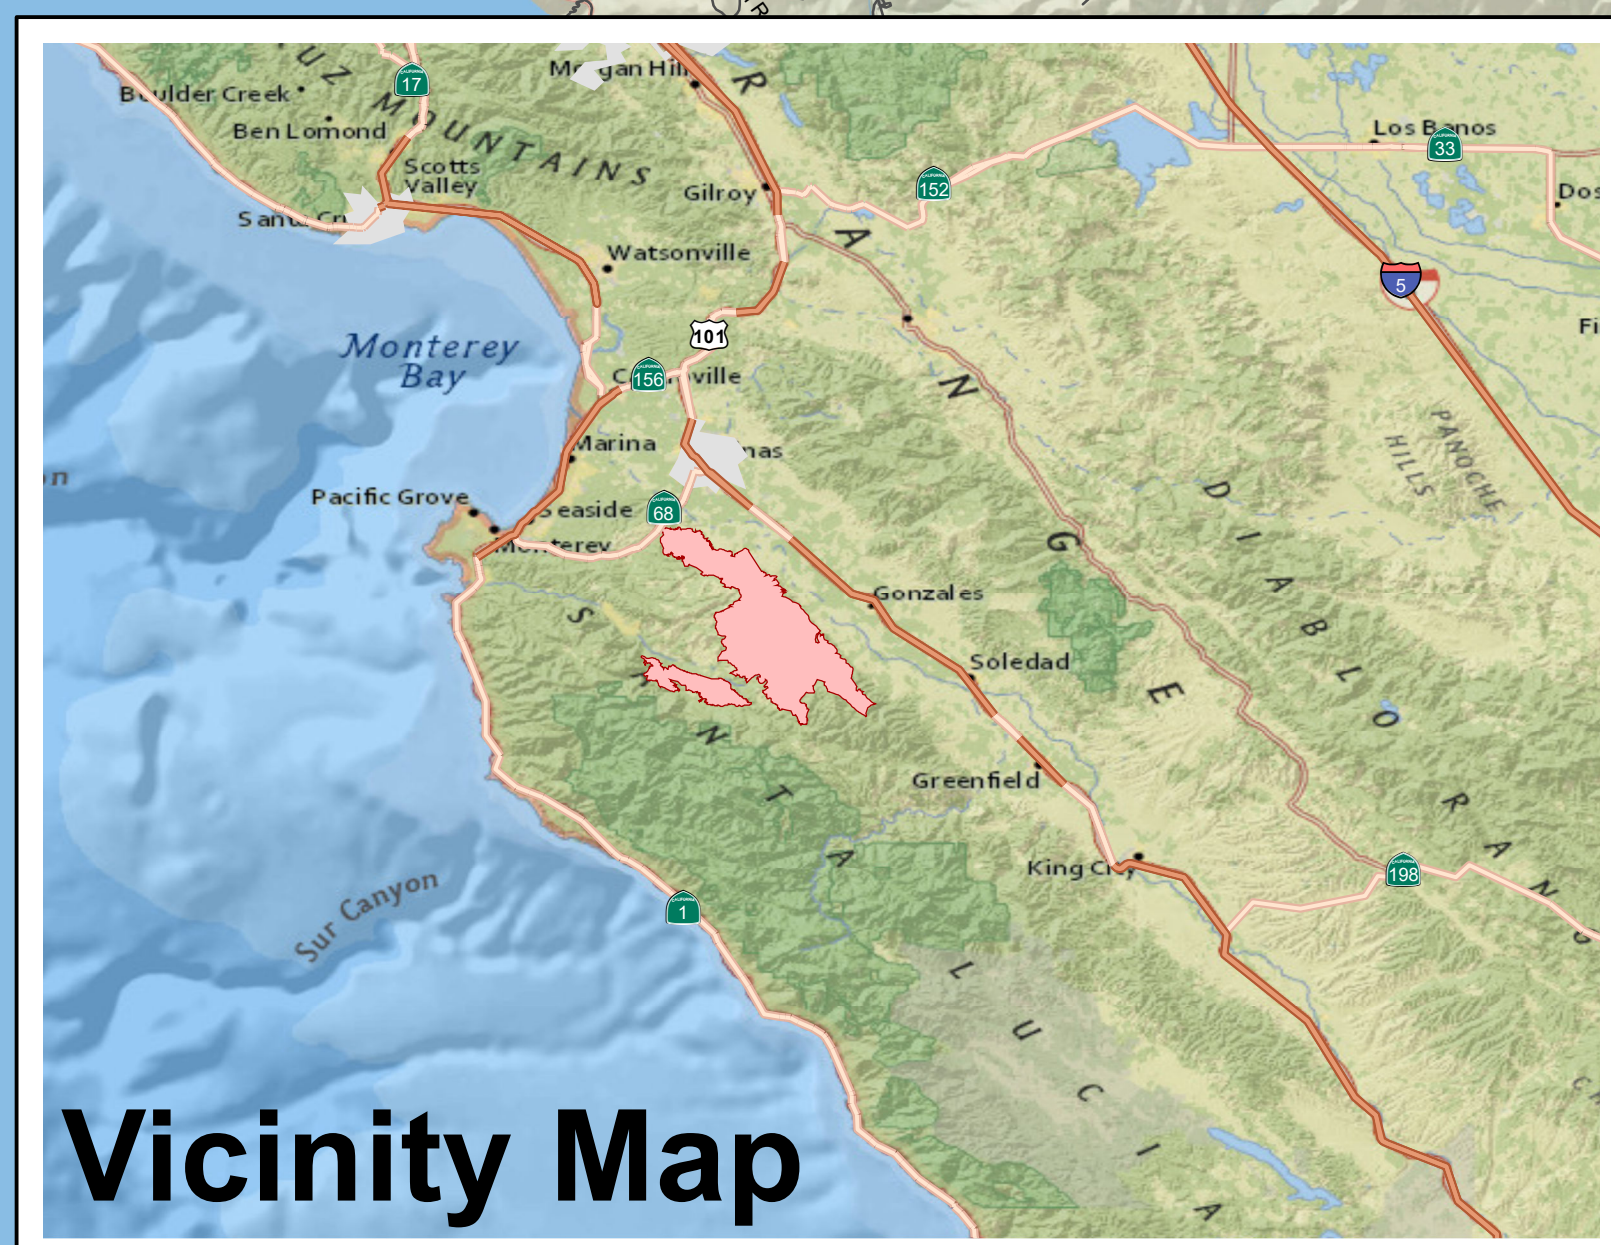

Pacific Ocean

**PUBLIC
INFORMATION**
August 26, 2020

River - BEU-004024
Carmel - BEU-004081

 Wildfire Daily Fire Perimeter

Miles
0 0.75 1.5 3

E. Scovel

Vicinity Map