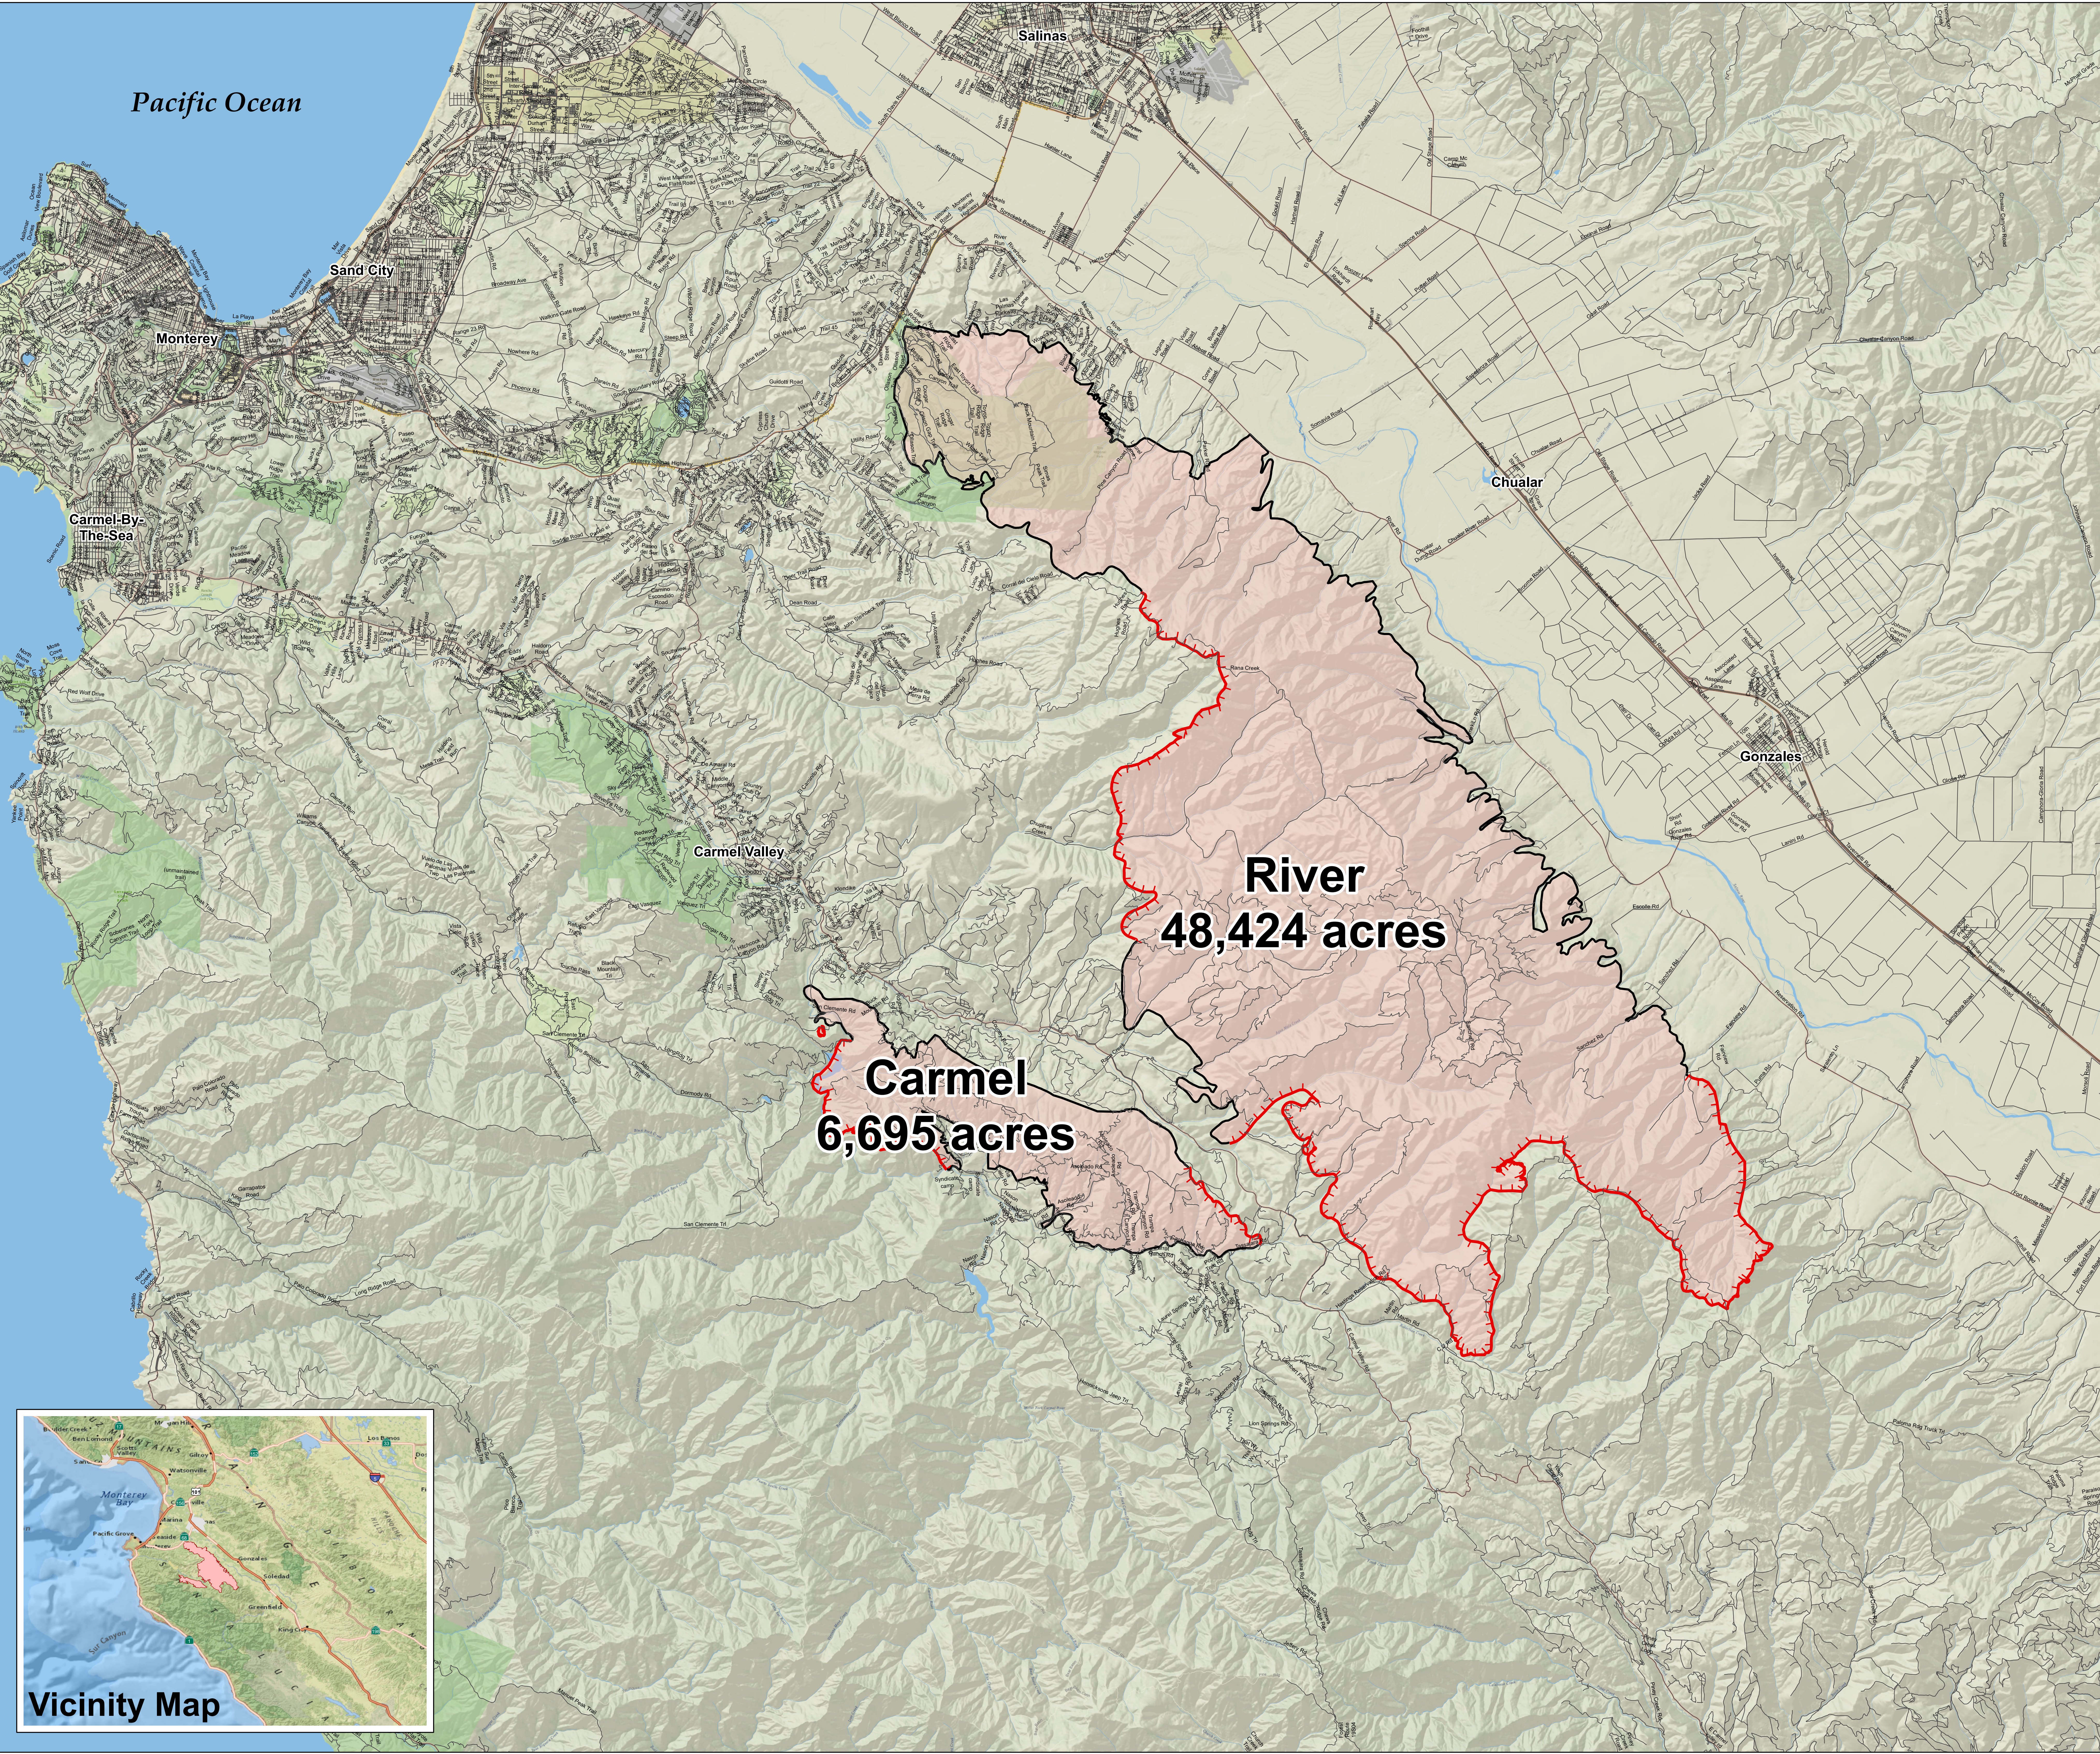

Pacific Ocean

**PUBLIC  
INFORMATION**  
August 27, 2020

**River  
BEU-004024  
Carmel  
BEU-004081**

 Wildfire Daily Fire Perimeter

Miles  
0 0.75 1.5 3

**Vicinity Map**