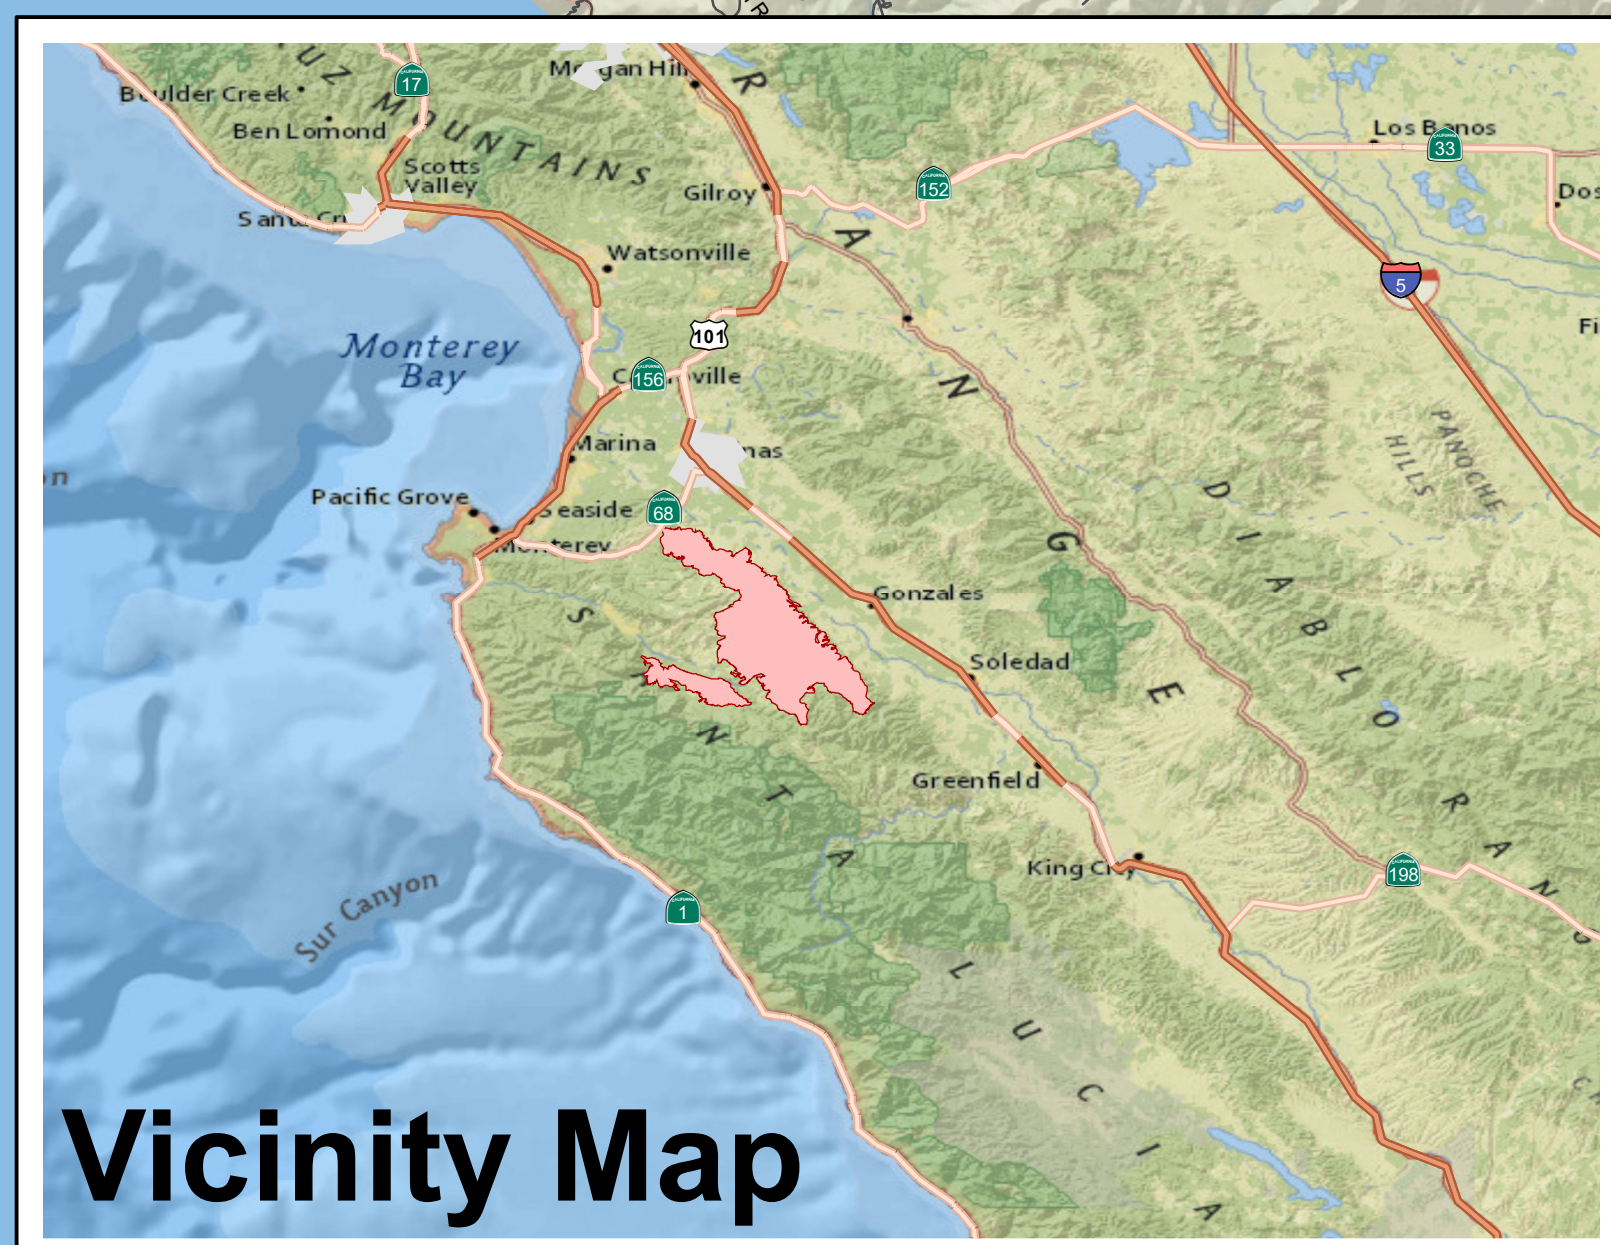

Pacific Ocean

**PUBLIC  
INFORMATION**  
August 27, 2020

**River  
BEU-004024  
Carmel  
BEU-004081**

 Wildfire Daily Fire Perimeter

Miles  
0 0.75 1.5 3

**Vicinity Map**