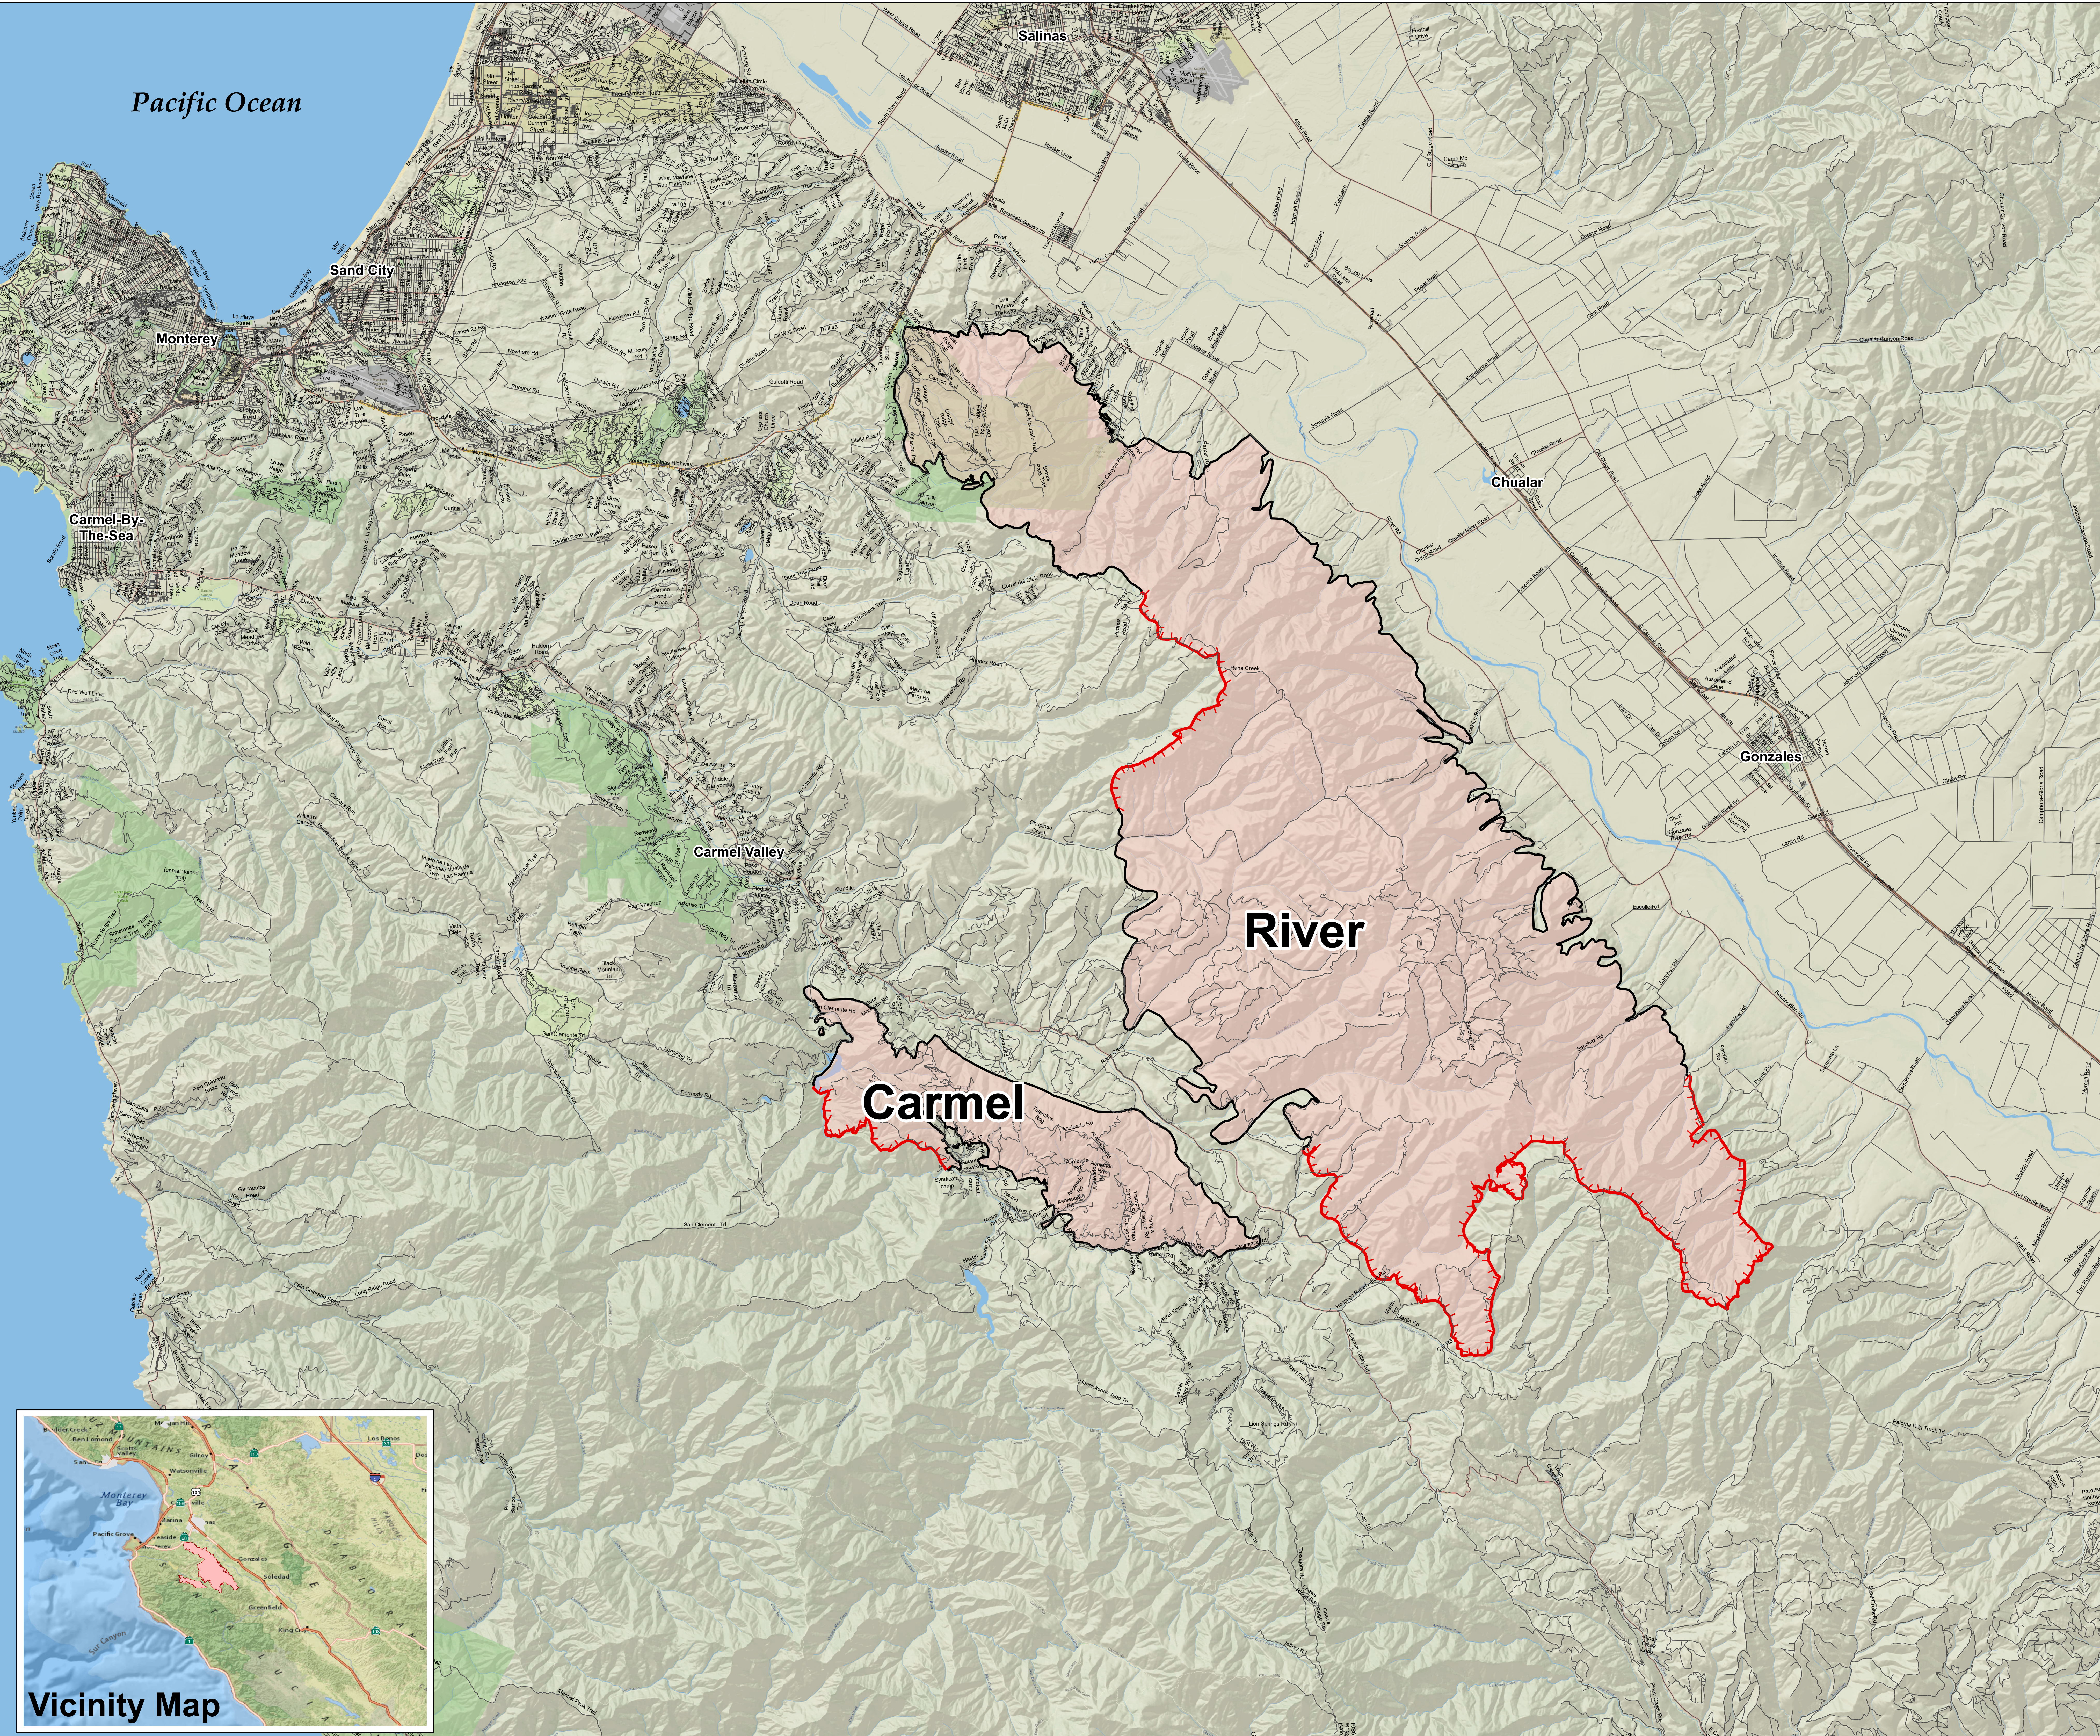

Pacific Ocean

**PUBLIC
INFORMATION**
August 28, 2020

**River
BEU-004024
Carmel
BEU-004081**

 Wildfire Daily Fire Perimeter

Miles
0 0.75 1.5 3

E. Scovel

Vicinity Map