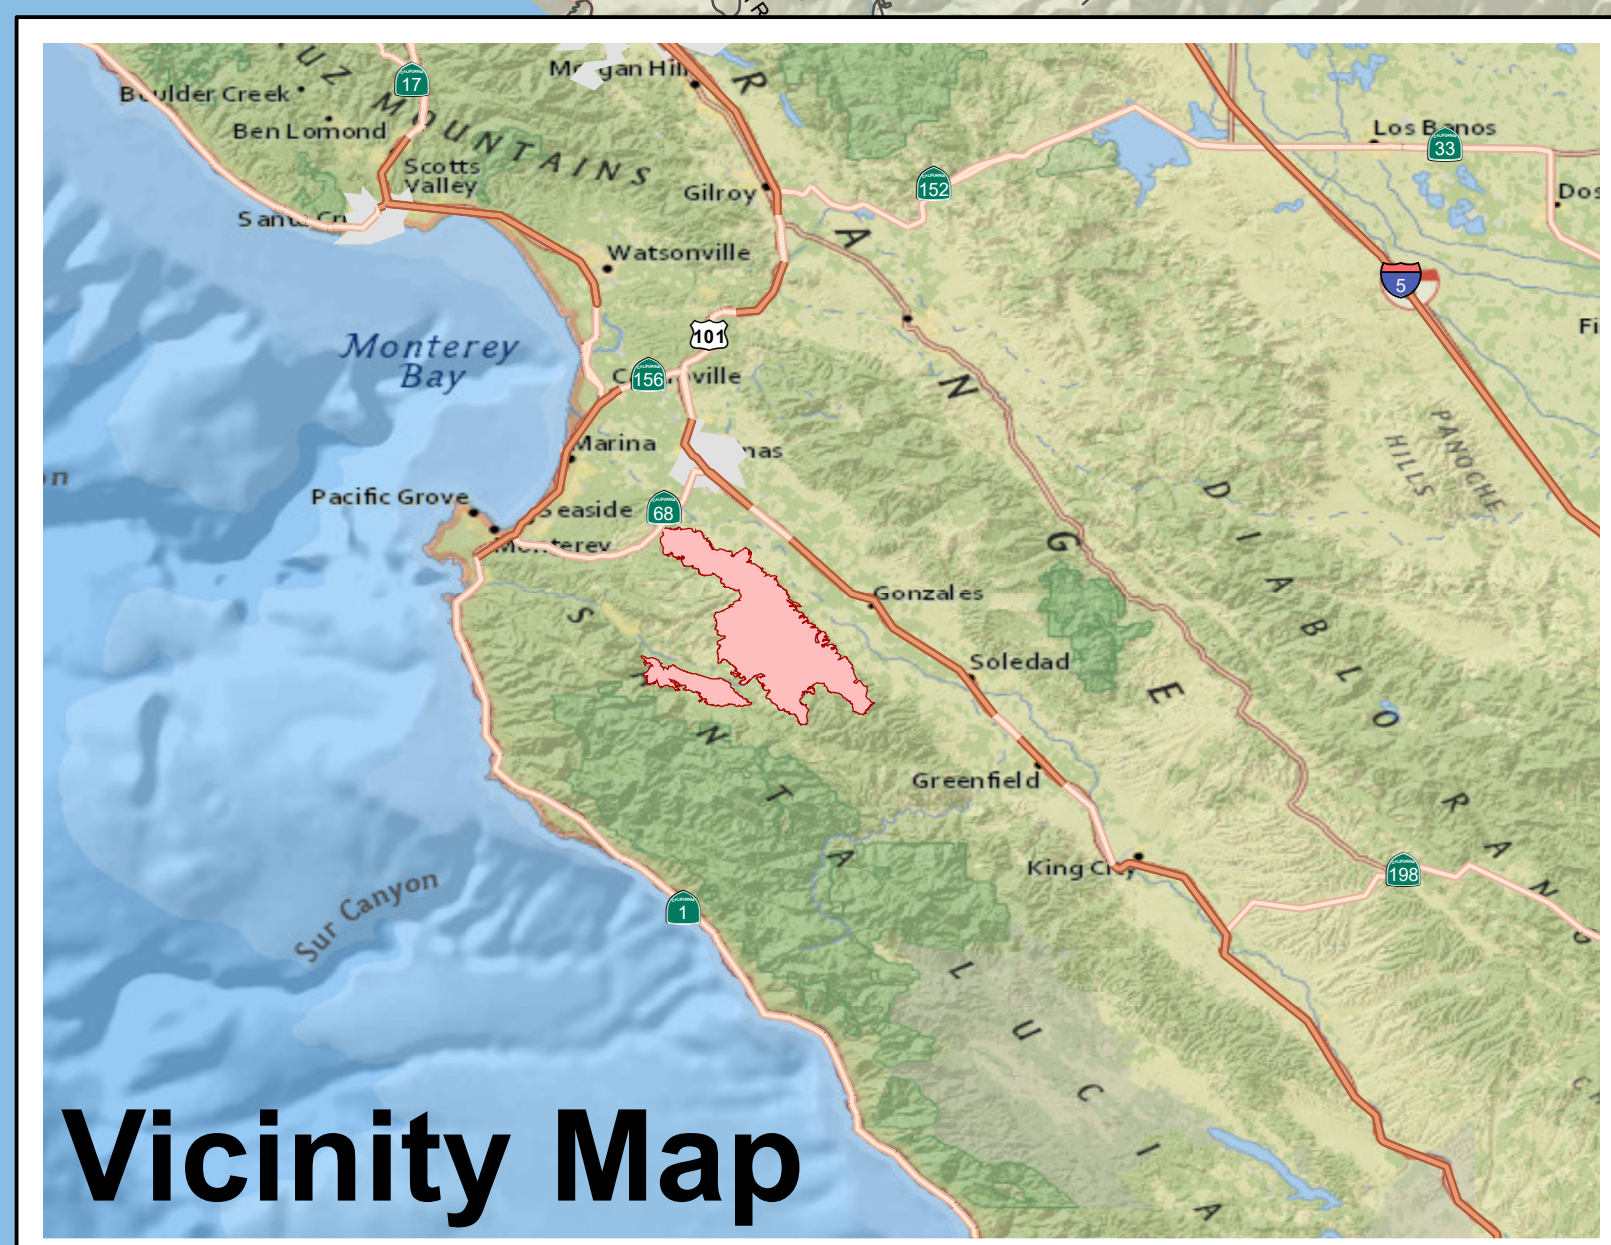

Pacific Ocean

**PUBLIC
INFORMATION**
August 28, 2020

**River
BEU-004024
Carmel
BEU-004081**

 Wildfire Daily Fire Perimeter

Miles
0 0.75 1.5 3

E. Scovel

Vicinity Map