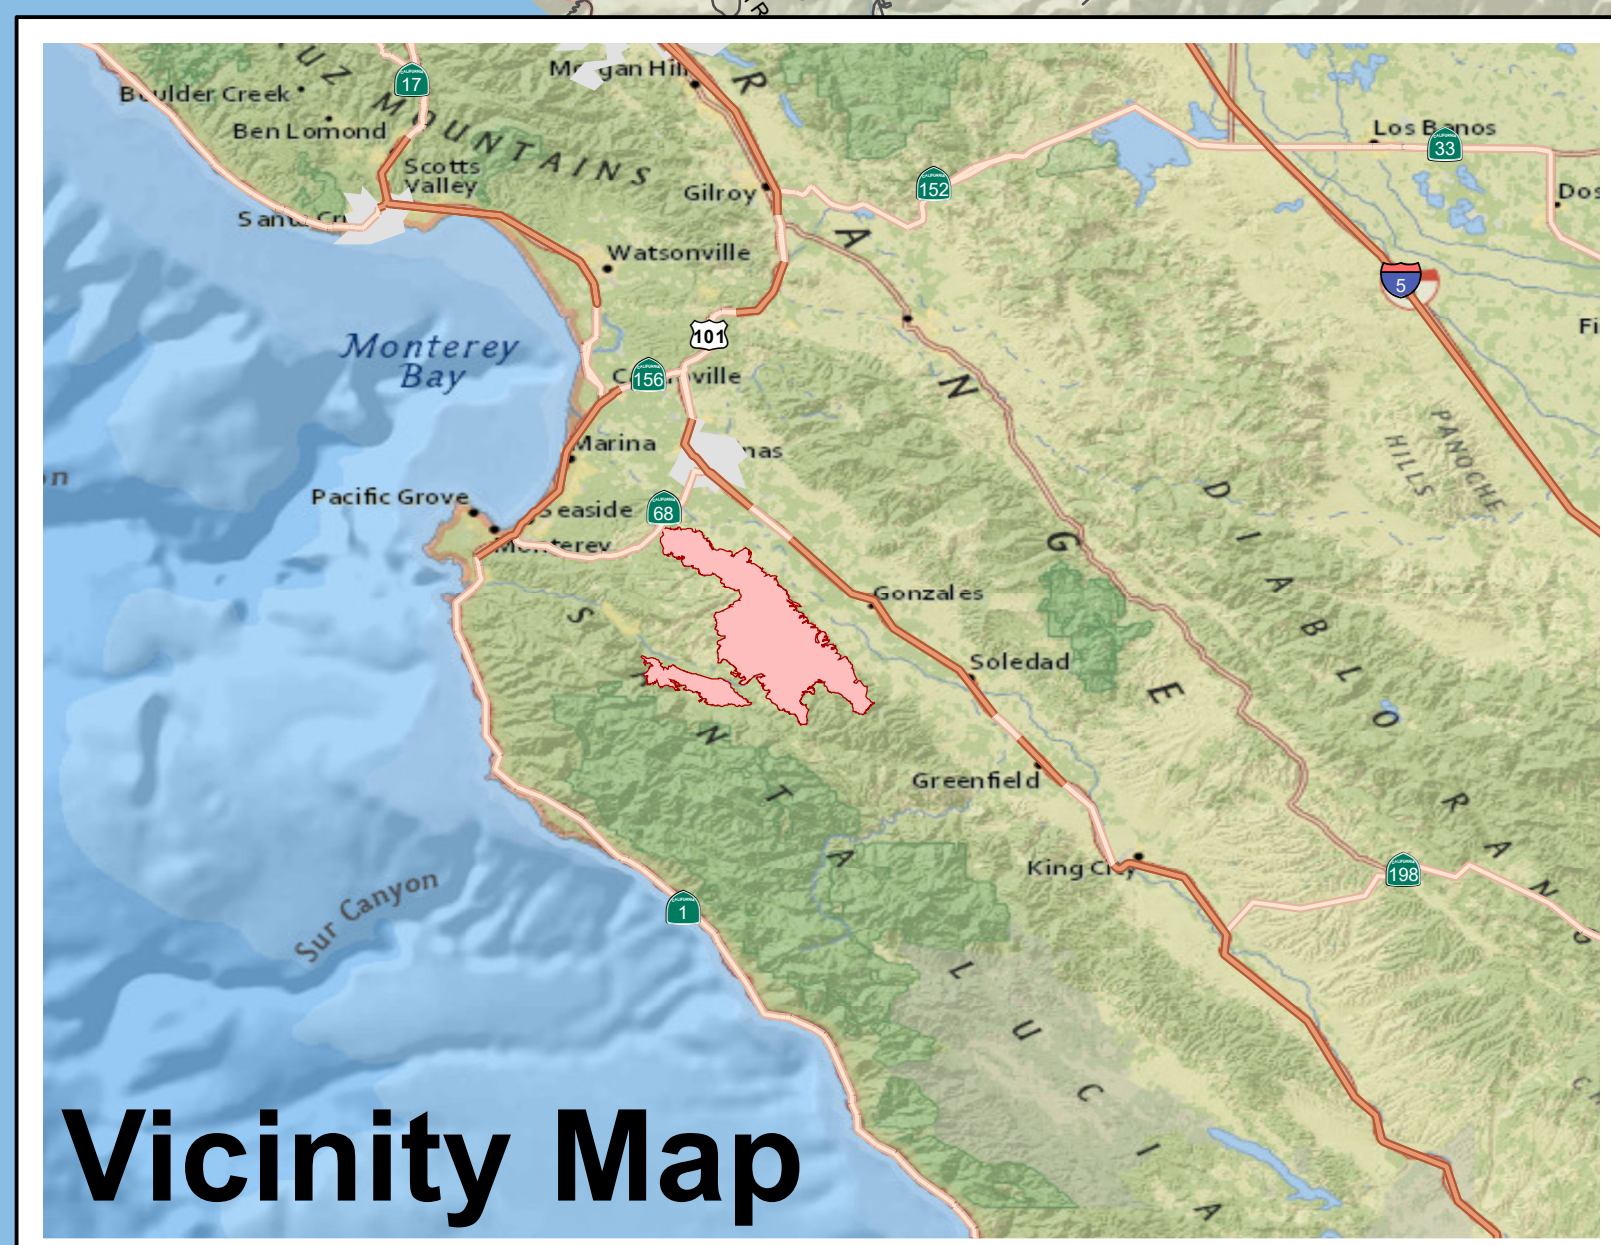

Pacific Ocean

**PUBLIC
INFORMATION**
August 29, 2020

**River
BEU-004024
Carmel
BEU-004081**

Wildfire Daily Fire Perimeter

E. Scow