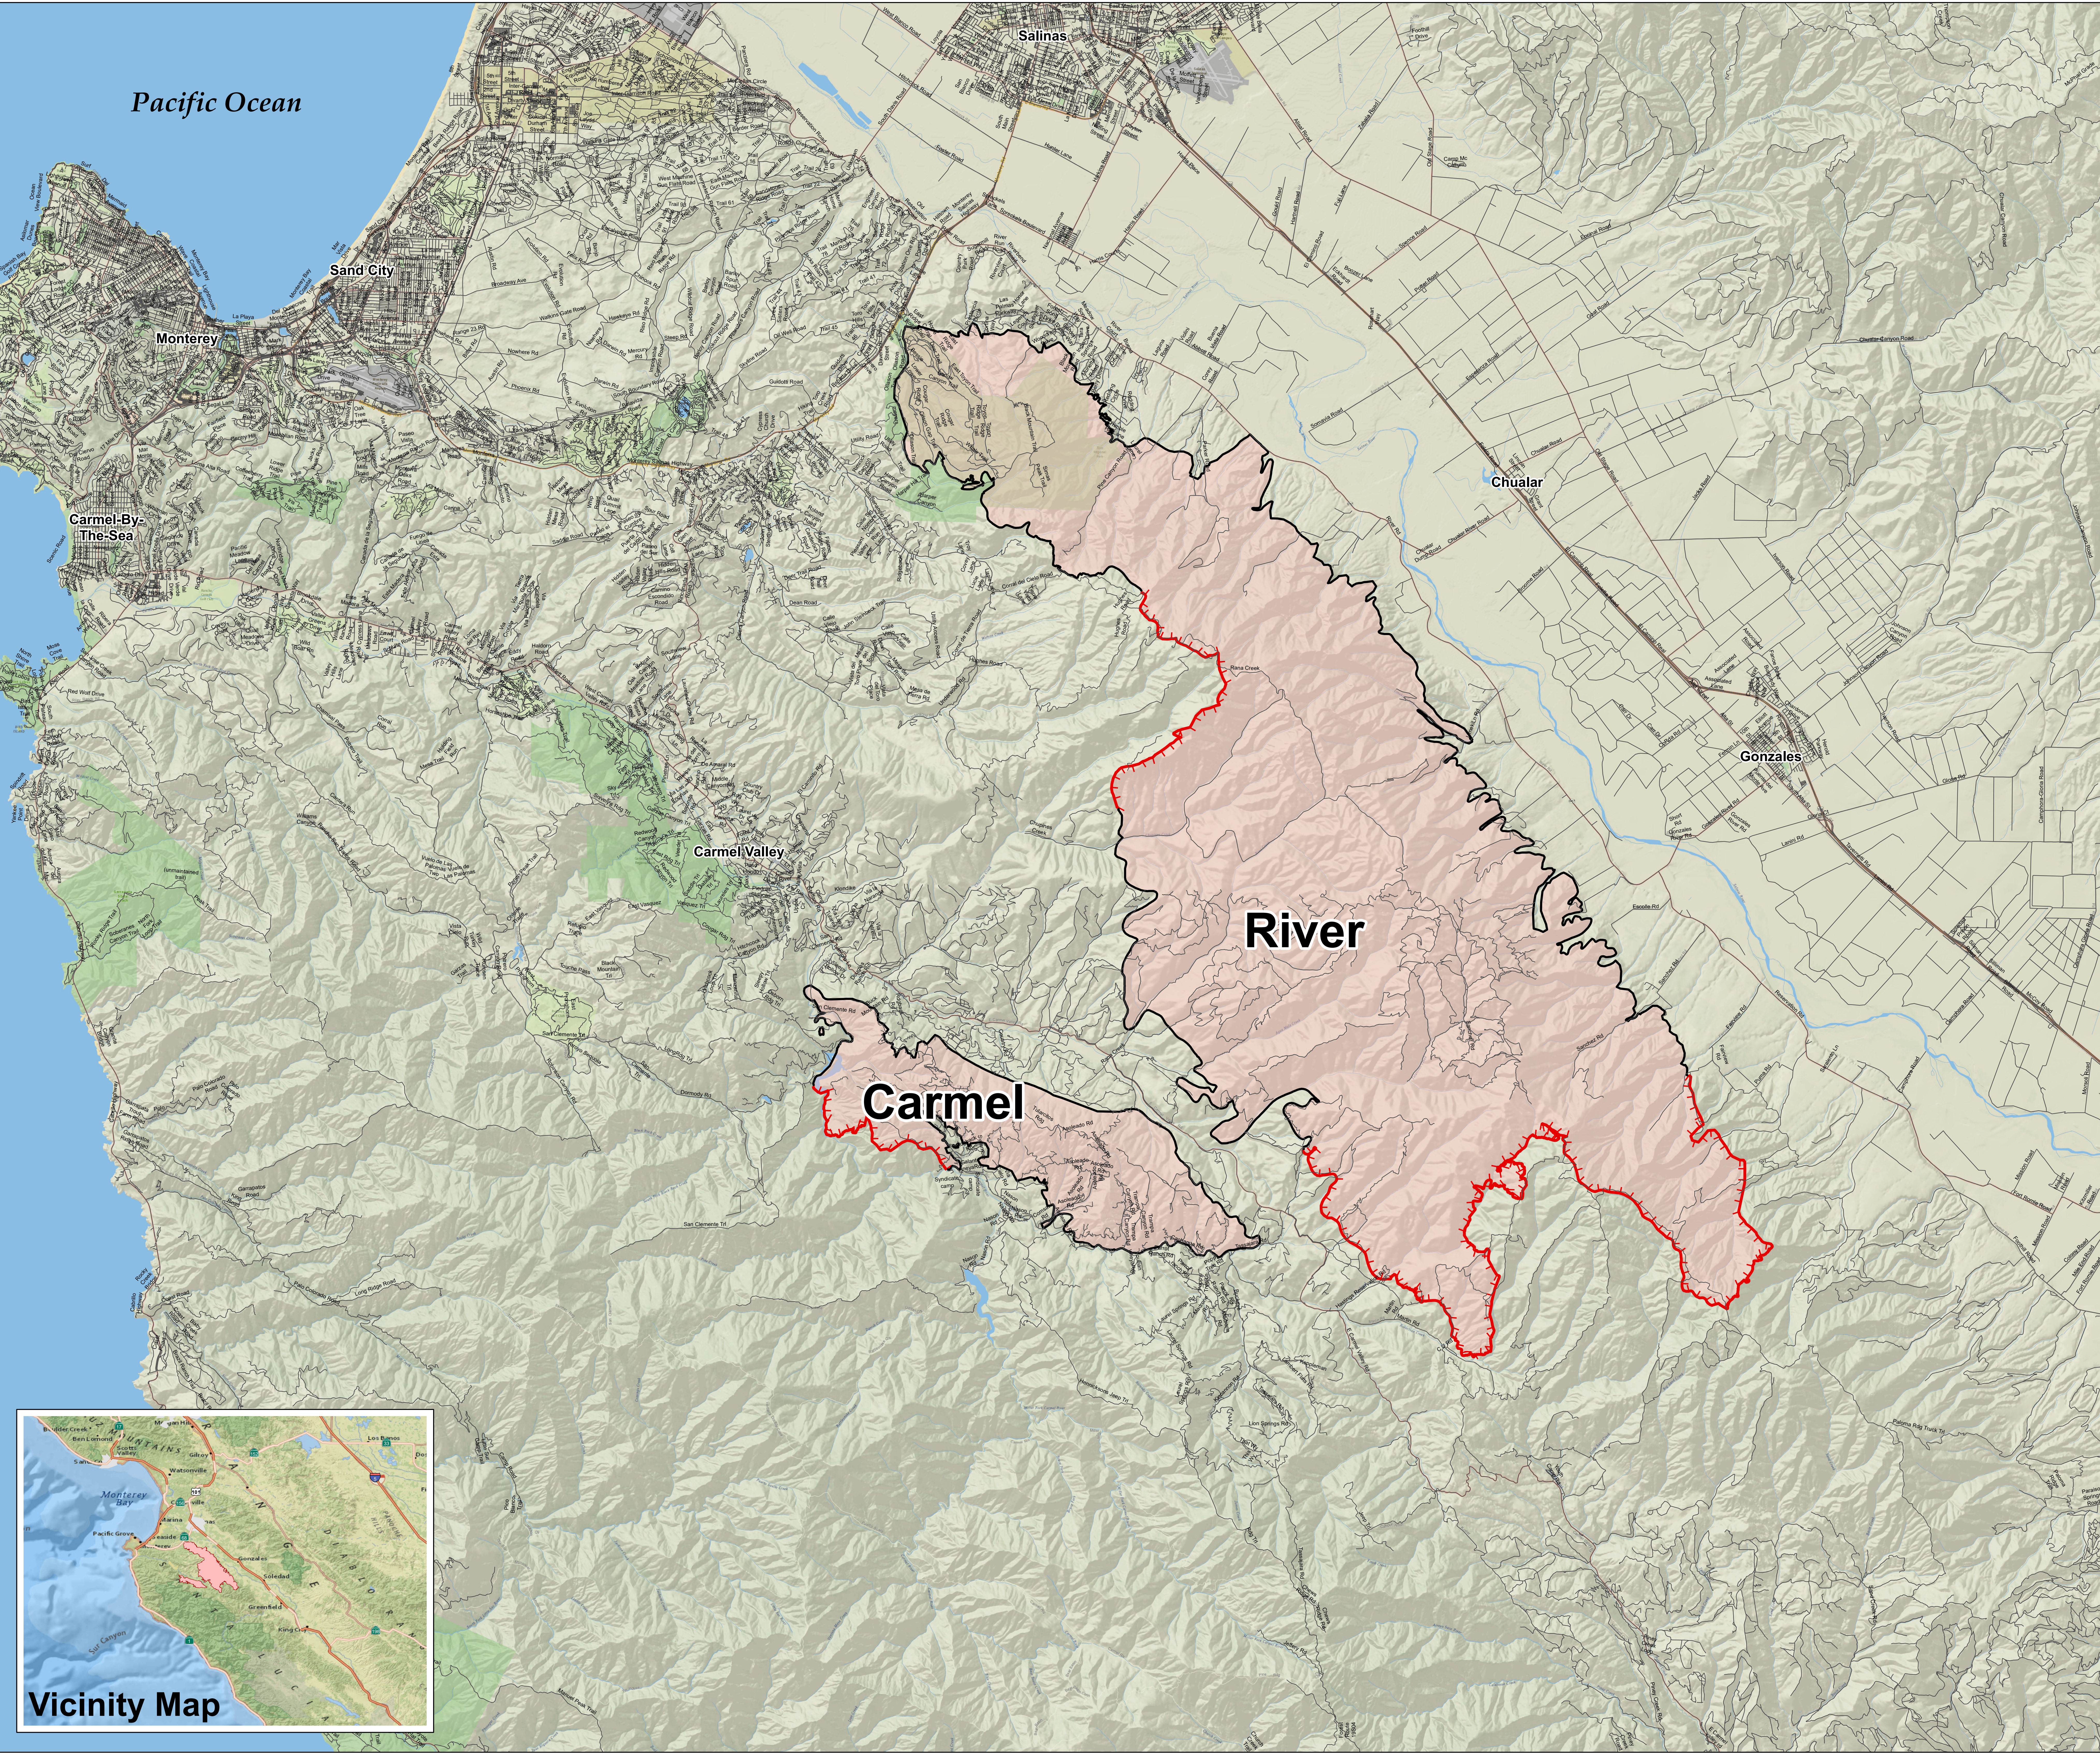

Pacific Ocean

**PUBLIC
INFORMATION**
August 29, 2020

**River
BEU-004024
Carmel
BEU-004081**

Wildfire Daily Fire Perimeter

E. Scow