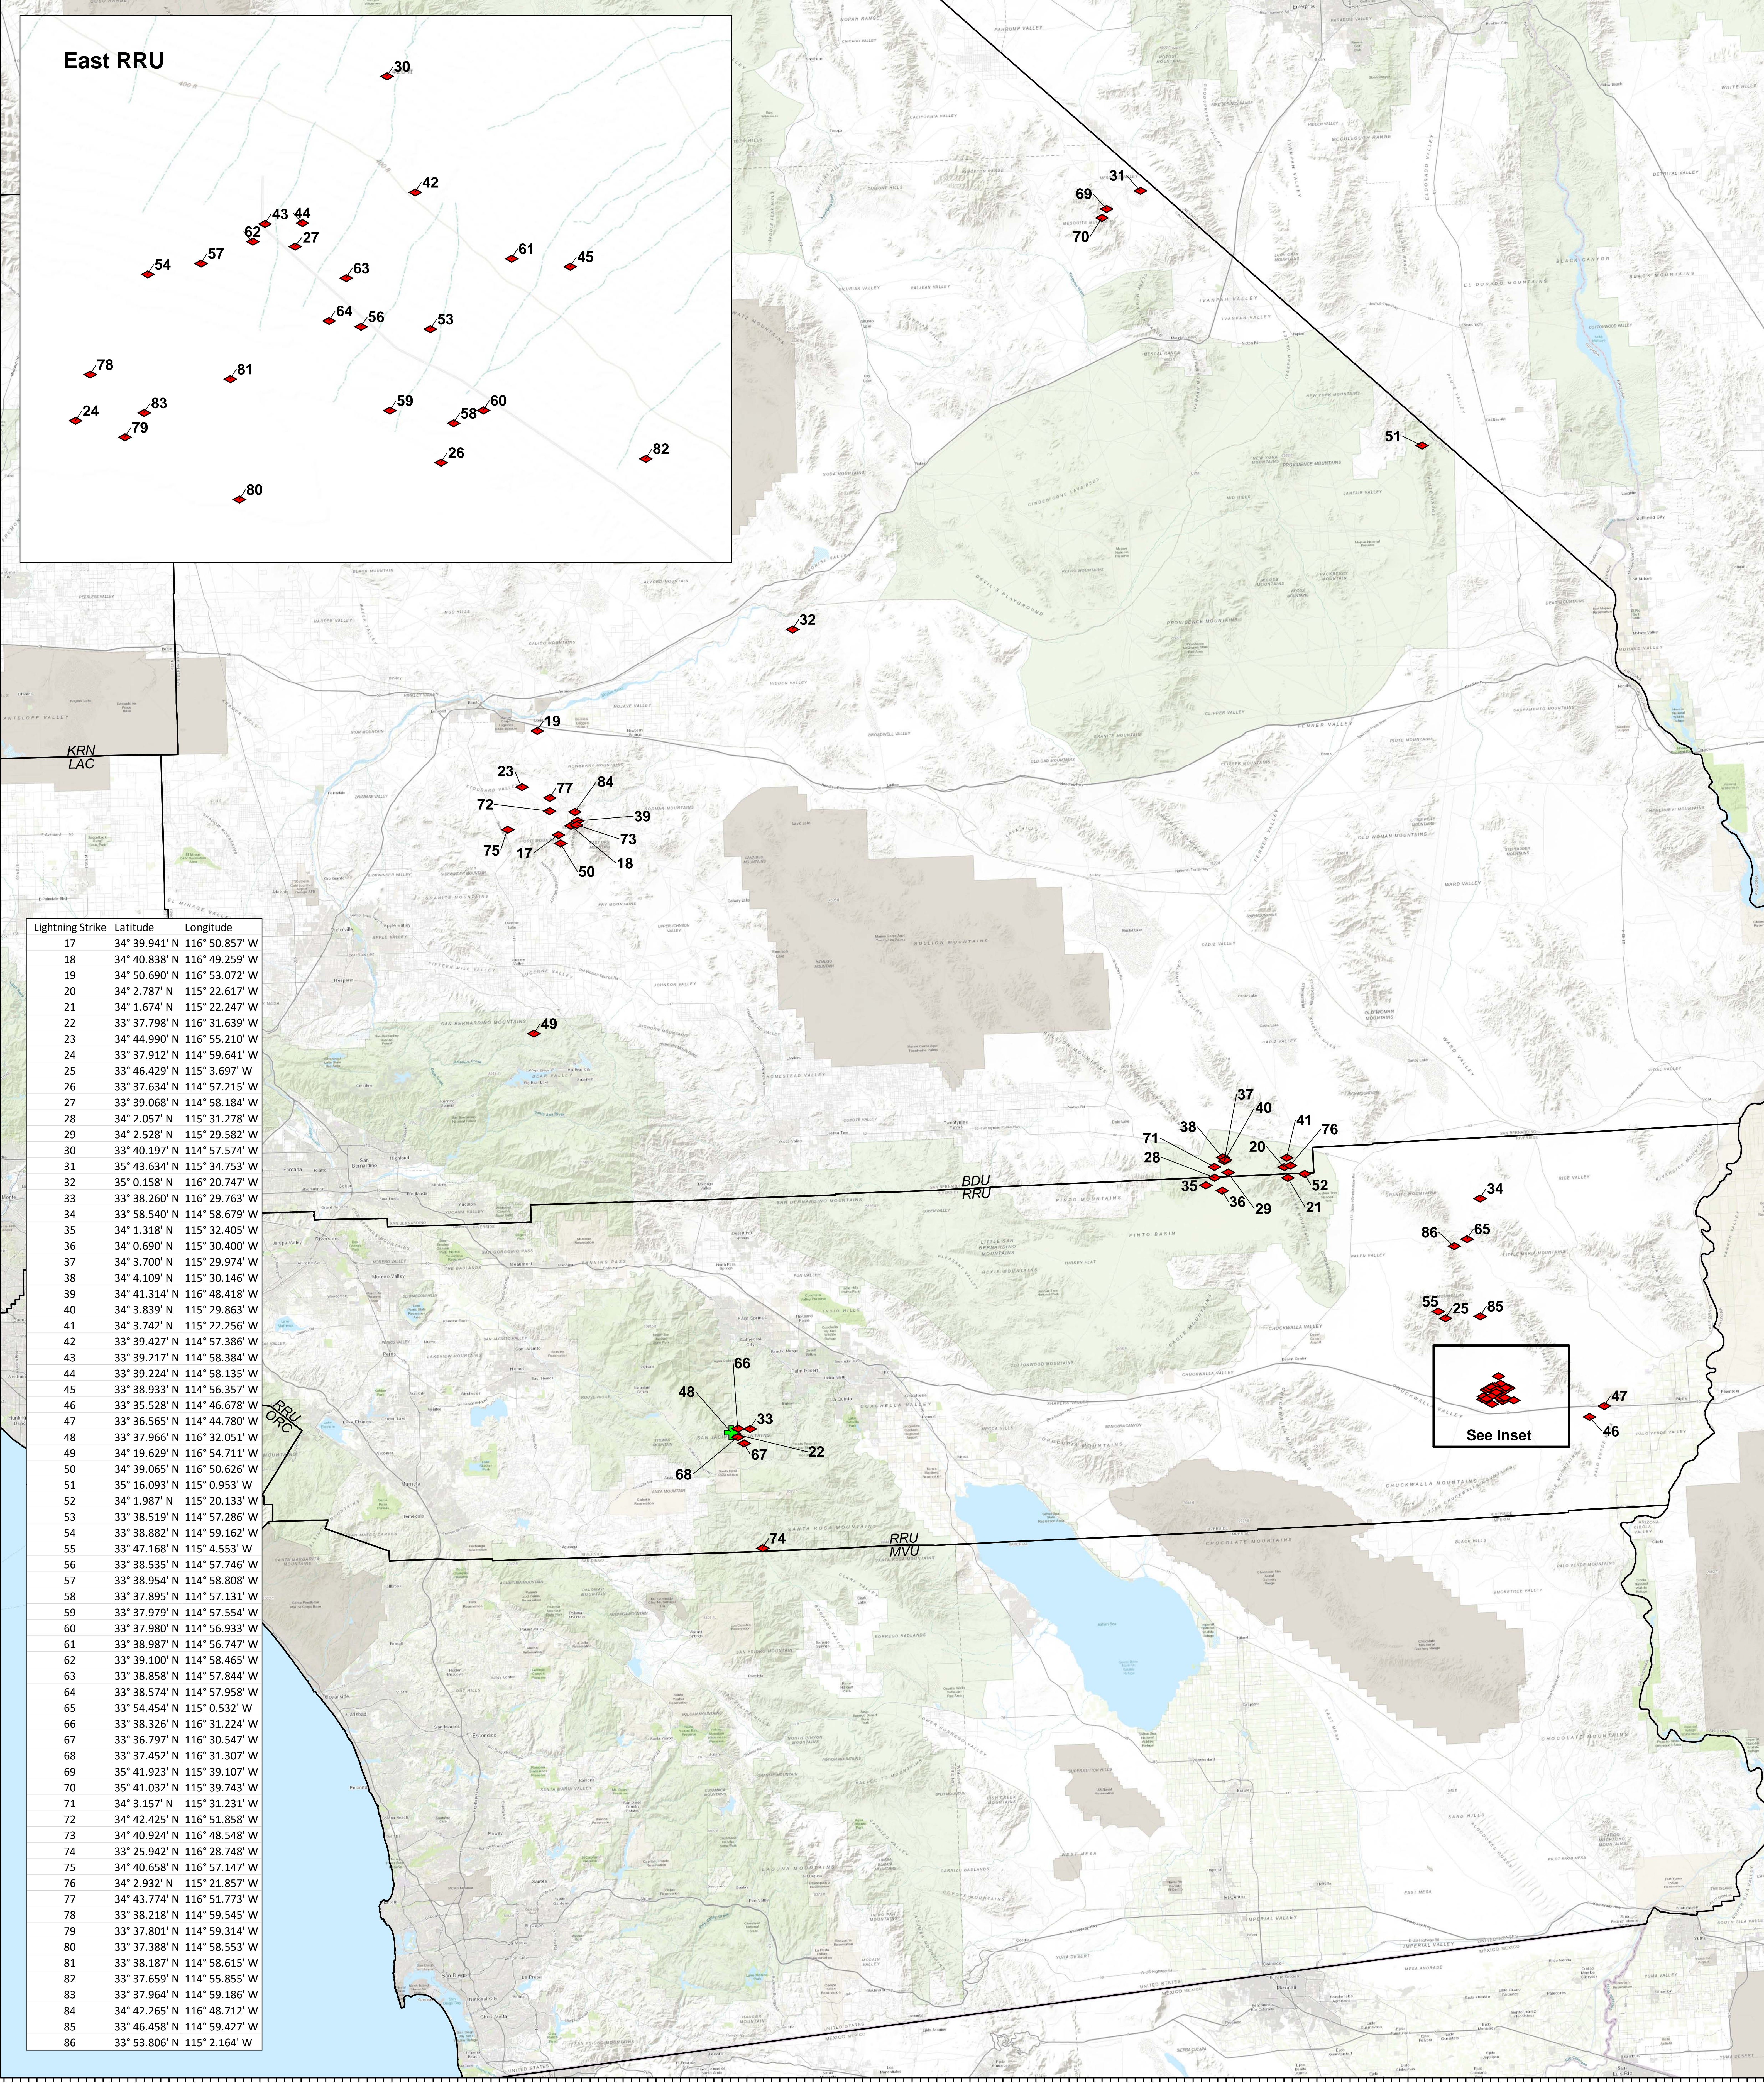

Air Operations - South (South OPS)

Southern Region Lightning Strikes
 Data pulled on 8/24/2020 and 8/25/2020
 August 25, 2020

- ◆ Negative Lightning Strike
- + Positive Lightning Strike
- Unit Boundary