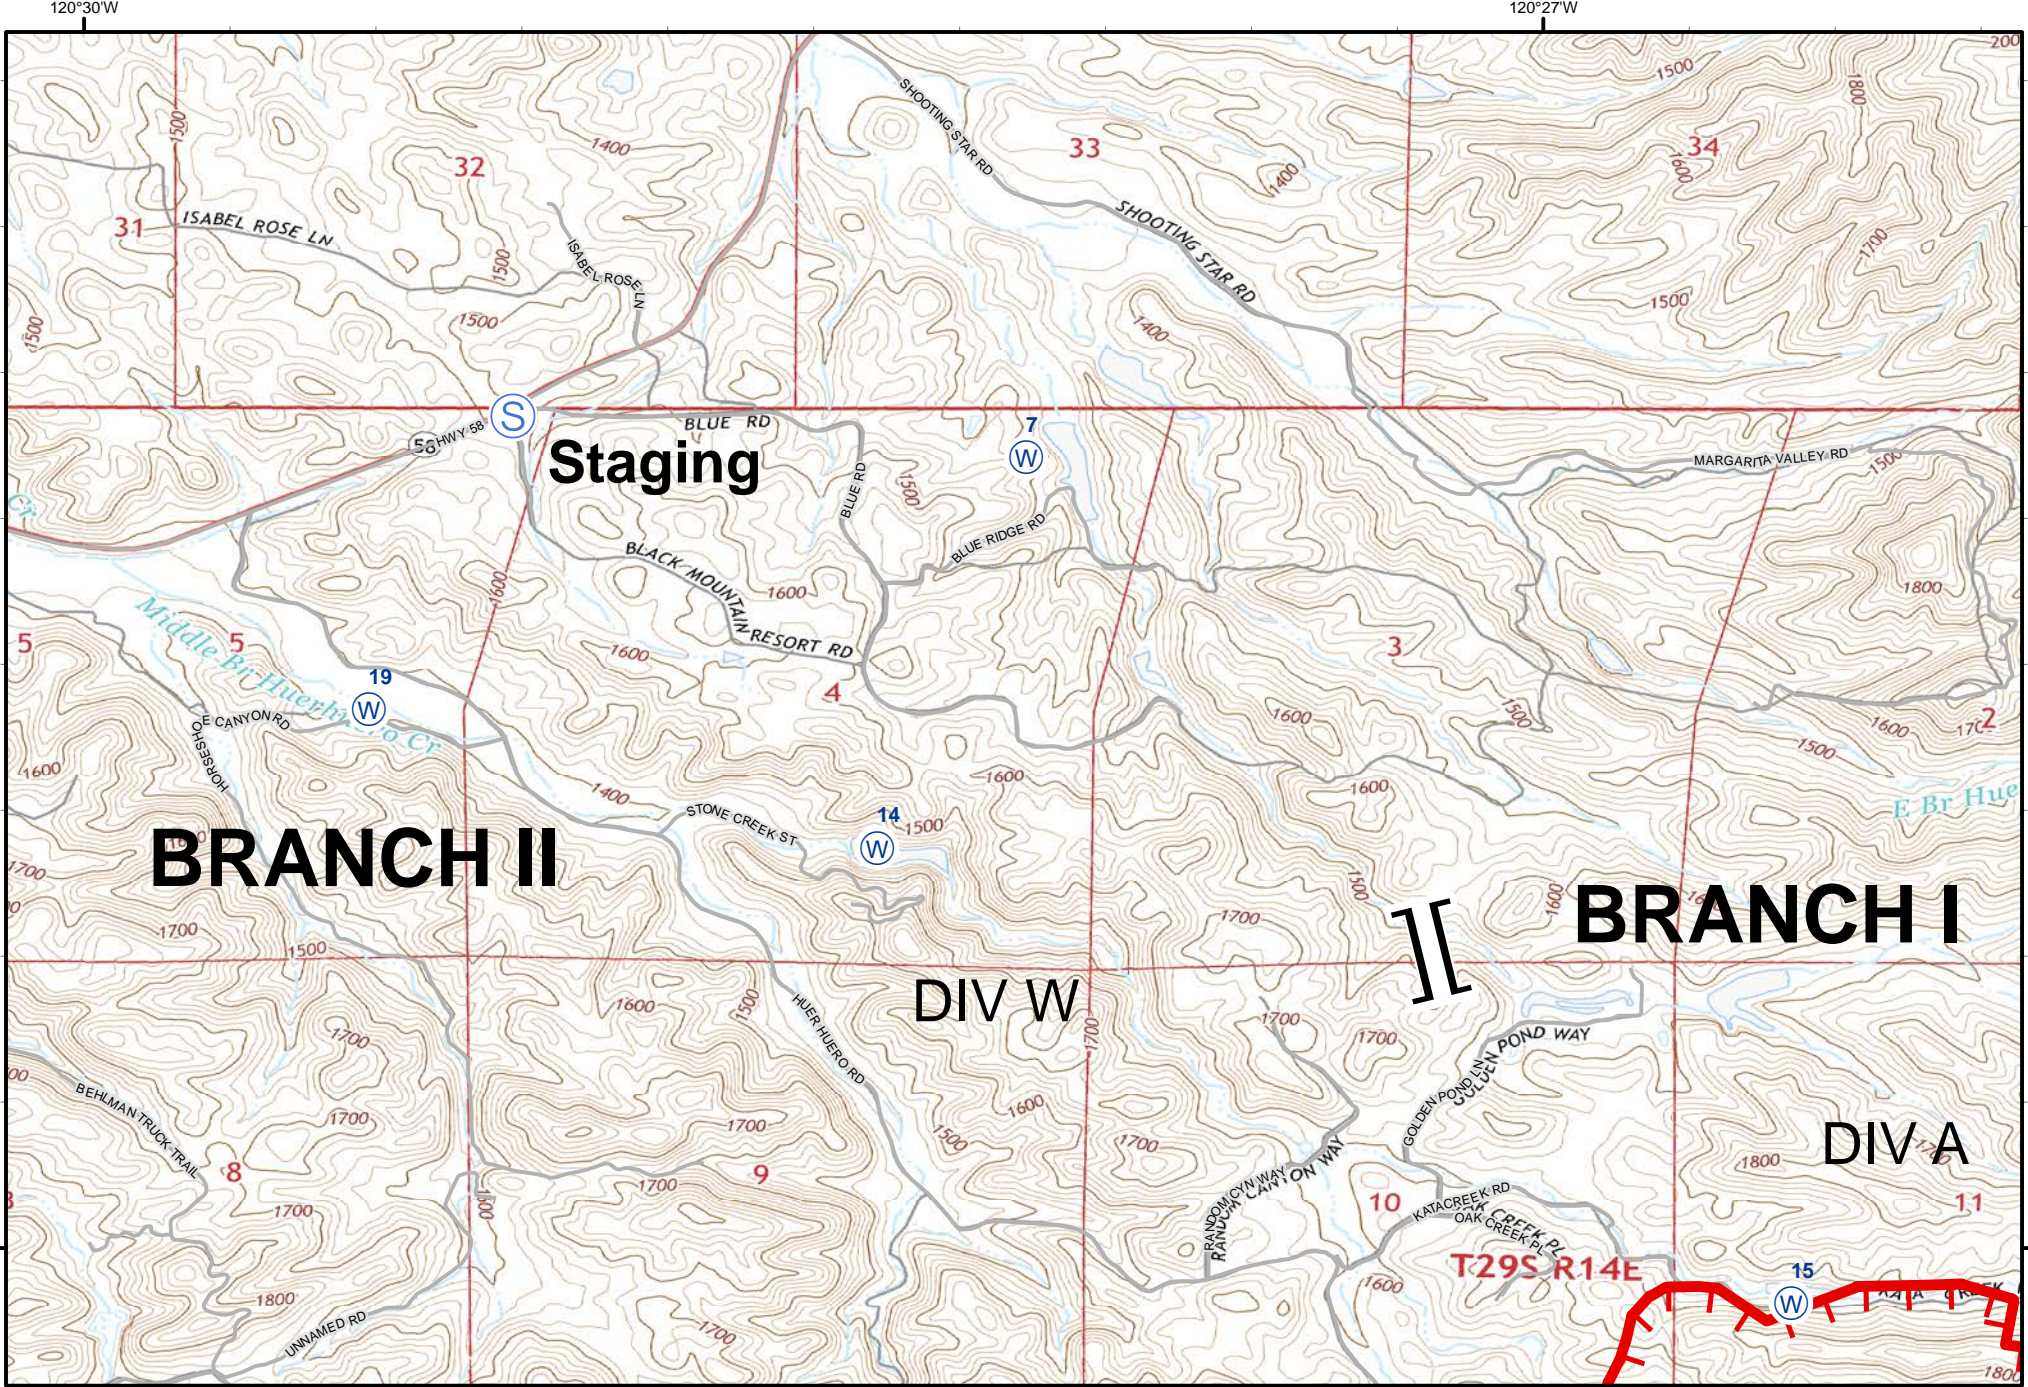

120°33'W

120°30'W

35°33'N

35°33'N

120°33'W

120°30'W

Page:
1 of 7

IAP
POND INCIDENT
CASLU009866
August 2, 2020

- Incident Command Post
- Water Source
- Staging Area
- Uncontrolled Fire Edge
- USFS Boundary
- Division Break
- Branch Break
- Helibase

120°38'W

120°38'W

Logos for Cal Fire, XSL (California State Lands), and TMT (Tulare Municipal Utility District). A scale bar shows 0, 0.175, 0.35, and 0.7 miles. A north arrow is also present.

Page: 2 of 7

IAP
POND INCIDENT
CASLU009866
August 2, 2020

Incident Command Post	Water Source
Division Break	Staging Area
Branch Break	Uncontrolled Fire Edge
Helibase	USFS Boundary

Logos for Cal Fire, XSL (California State Lands), and TMT (Tribal Mountain Territory). A scale bar shows distances up to 0.7 miles. A north arrow is also present.

Page:
3 of 7

IAP
POND INCIDENT
CASLU009866
August 2, 2020

- Incident Command Post
- Division Break
- Branch Break
- Helibase
- Water Source
- Staging Area
- Uncontrolled Fire Edge
- USFS Boundary

BRANCH II