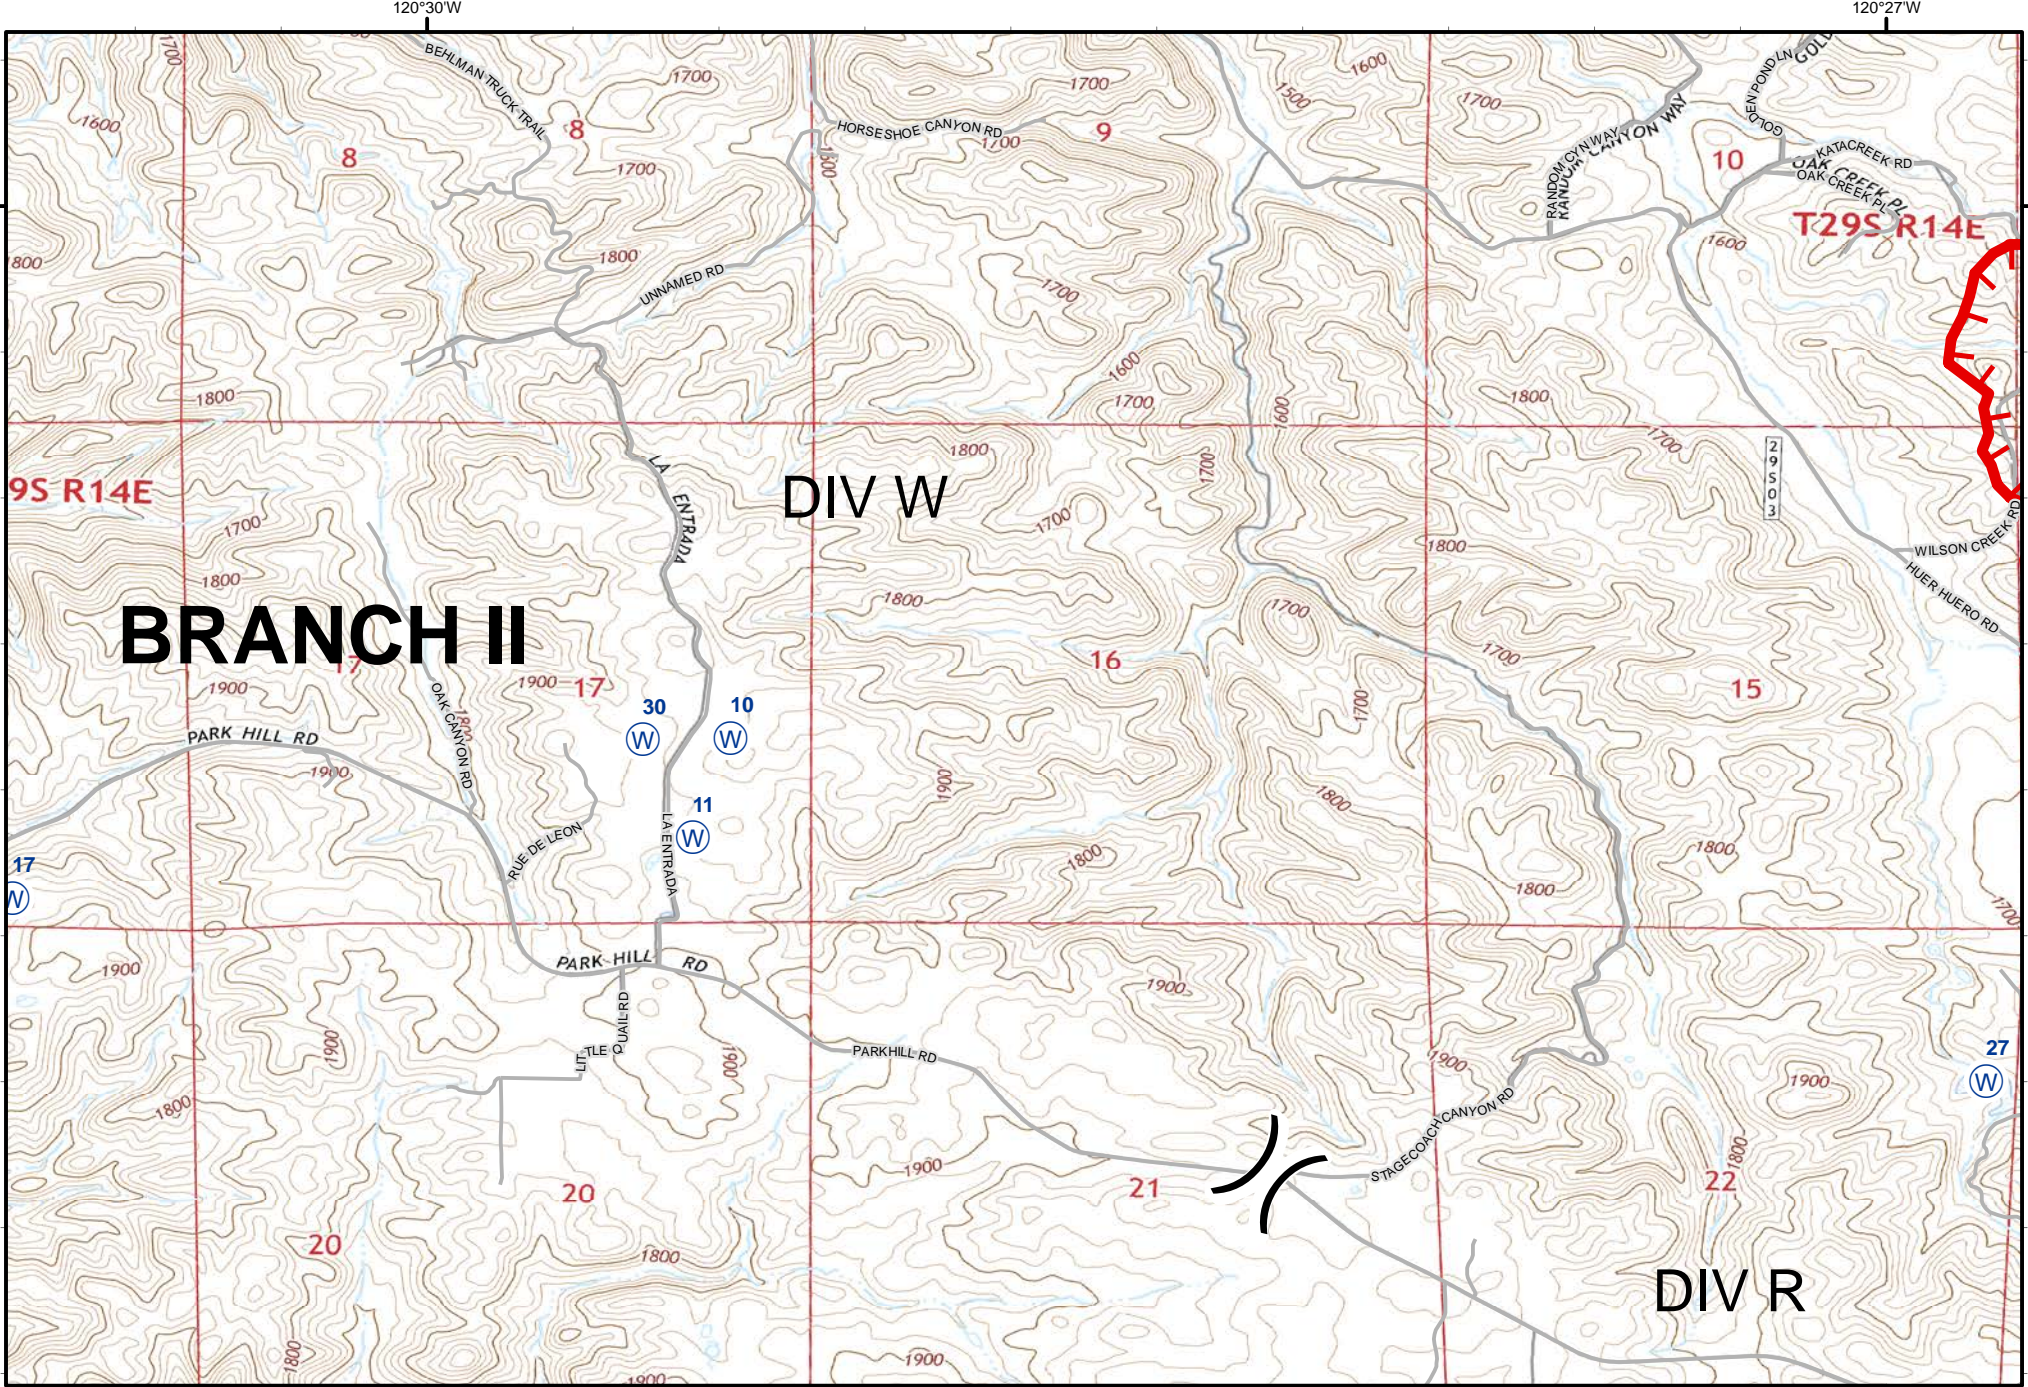

120°33'W

120°30'W

35°33'N

35°33'N

120°33'W

120°30'W

Page:
1 of 7

IAP
POND INCIDENT
CASLU009866
August 2, 2020

Page: 2 of 7

IAP
POND INCIDENT
CASLU009866
August 2, 2020

Incident Command Post	Water Source
Division Break	Staging Area
Branch Break	Uncontrolled Fire Edge
Helibase	USFS Boundary

Logos for Cal Fire, XSL (California State Lands), and TMT (Tribal Mountain Territory). A scale bar shows distances up to 0.7 miles. A north arrow is also present.

Page:
3 of 7

IAP
POND INCIDENT
CASLU009866
August 2, 2020

- Incident Command Post
- Division Break
- Branch Break
- Helibase
- Water Source
- Staging Area
- Uncontrolled Fire Edge
- USFS Boundary

BRANCH II

DIV W

DIV R

Page:
4 of 7

IAP
POND INCIDENT
CASLU009866
August 2, 2020

- Incident Command Post
- Water Source
- Staging Area
- Uncontrolled Fire Edge
- Division Break
- Branch Break
- Helibase
- USFS Boundary