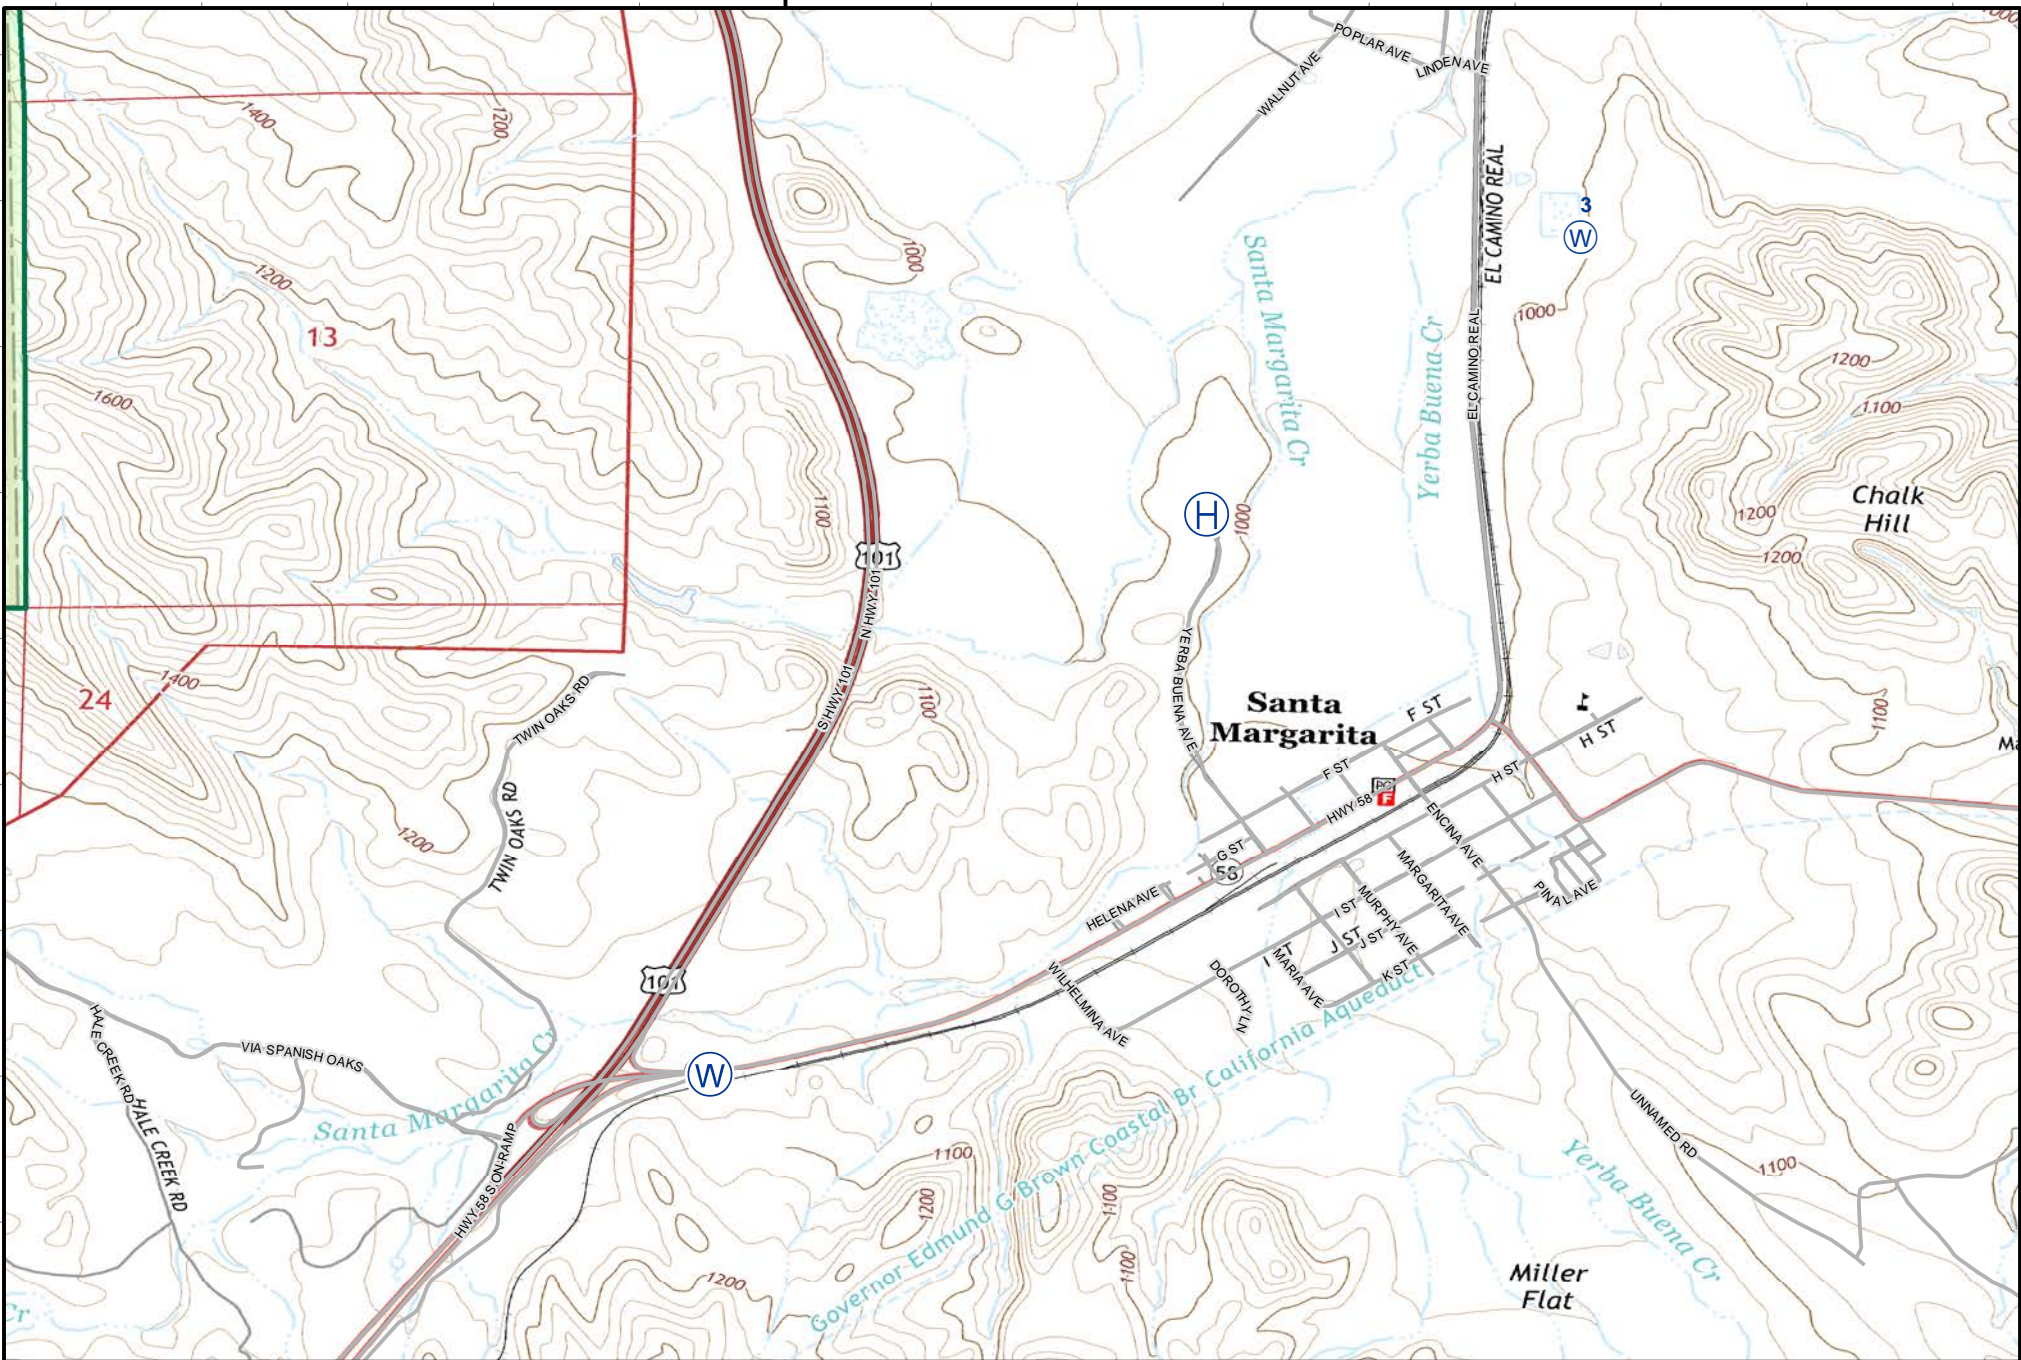

120°33'W

120°30'W

35°33'N

35°33'N

120°33'W

120°30'W

Page:
1 of 7

IAP
POND INCIDENT
CASLU009866
August 2, 2020

- Incident Command Post
- Water Source
- Staging Area
- Uncontrolled Fire Edge
- USFS Boundary
- Division Break
- Branch Break
- Helibase

120°38'W

120°38'W

Logos for Cal Fire, XSL (California State Lands), and TMT (Tulare Municipal Utility District). A scale bar shows 0, 0.175, 0.35, and 0.7 miles. A north arrow is also present.

Page: 2 of 7

IAP
POND INCIDENT
CASLU009866
August 2, 2020

Incident Command Post	Water Source
Division Break	Staging Area
Branch Break	Uncontrolled Fire Edge
Helibase	USFS Boundary

Logos for Cal Fire, XSL (California State Lands), and TMT (Tribal Mountain Territory). A scale bar shows distances up to 0.7 miles. A north arrow is also present.

Page:
3 of 7

IAP
POND INCIDENT
CASLU009866
August 2, 2020

- Incident Command Post
- Division Break
- Branch Break
- Helibase
- Water Source
- Staging Area
- Uncontrolled Fire Edge
- USFS Boundary

BRANCH II