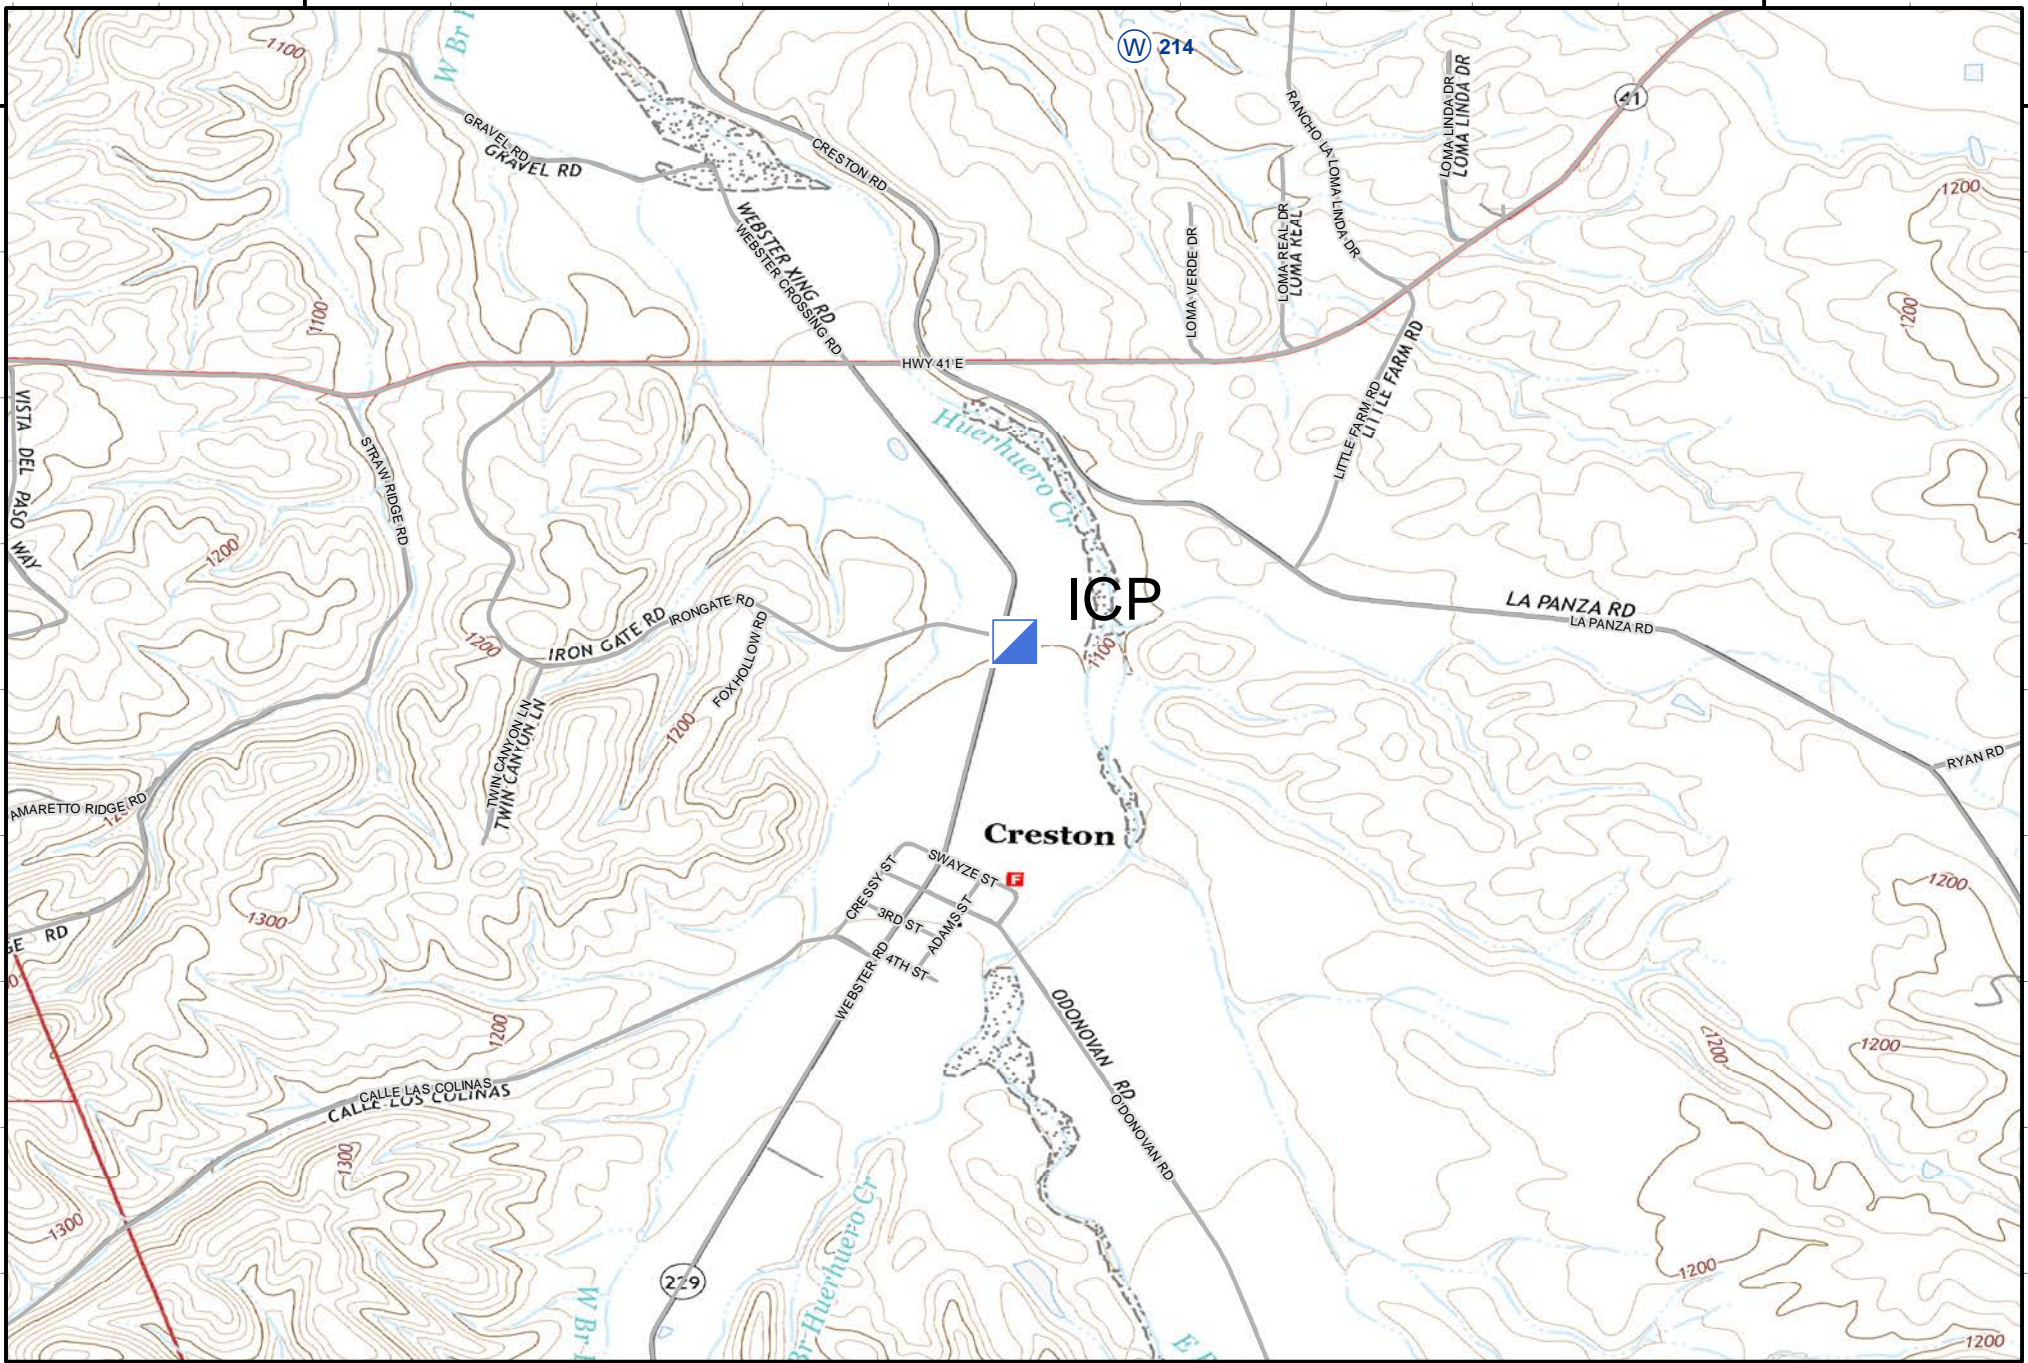

120°33'W

120°30'W

35°33'N

35°33'N

120°33'W

120°30'W

Page:
1 of 7

IAP
POND INCIDENT
CASLU009866
August 2, 2020

- Incident Command Post
- Water Source
- Staging Area
- Uncontrolled Fire Edge
- USFS Boundary
- Division Break
- Branch Break
- Helibase

120°38'W

120°38'W

Logos for Cal Fire, XSL (California State Lands), and TMT (Tulare Municipal Utility District). A scale bar shows 0, 0.175, 0.35, and 0.7 miles. A north arrow is also present.

Page: 2 of 7

IAP
POND INCIDENT
CASLU009866
August 2, 2020

Incident Command Post	Water Source
Division Break	Staging Area
Branch Break	Uncontrolled Fire Edge
Helibase	USFS Boundary

Logos for Cal Fire, XSL (California State Lands), and TMT (Tribal Mountain Territory). A scale bar shows distances up to 0.7 miles. A north arrow is also present.

Page:
3 of 7

IAP
POND INCIDENT
CASLU009866
August 2, 2020

- Incident Command Post
- Division Break
- Branch Break
- Helibase
- Water Source
- Staging Area
- Uncontrolled Fire Edge
- USFS Boundary

BRANCH II