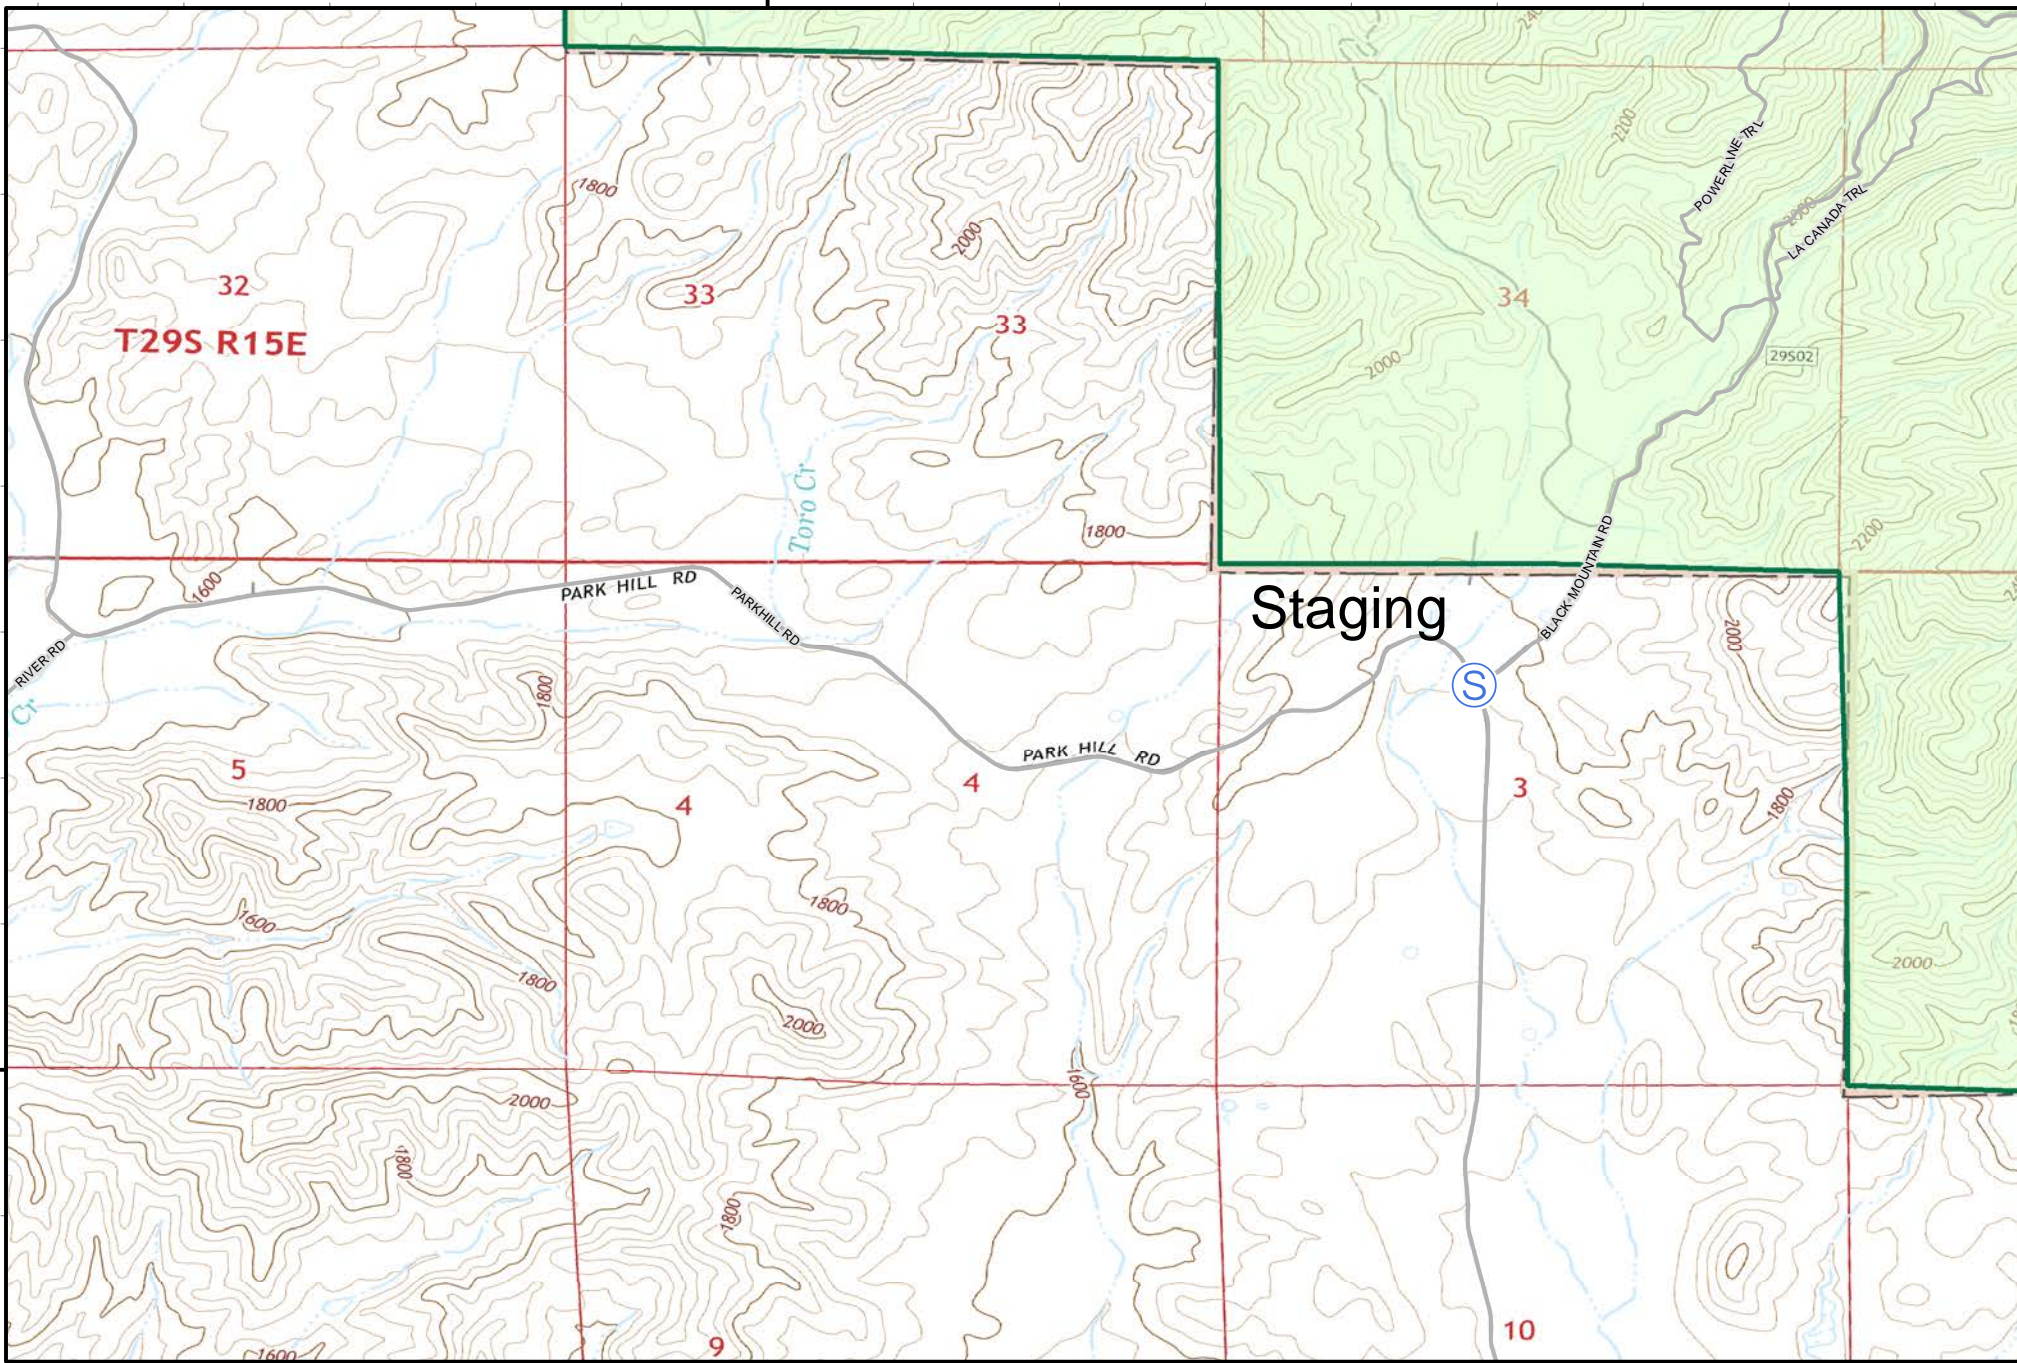

DIV W

DIV R

Page:
4 of 7

IAP
POND INCIDENT
CASLU009866
August 2, 2020

- Incident Command Post
- Water Source
- Staging Area
- Uncontrolled Fire Edge
- Division Break
- Branch Break
- Helibase
- USFS Boundary

Page:
5 of 7

IAP
POND INCIDENT
CASLU009866
August 2, 2020

- Incident Command Post
- Water Source
- Division Break
- Staging Area
- Branch Break
- Uncontrolled Fire Edge
- Helibase
- USFS Boundary

Page:
6 of 7

IAP
POND INCIDENT
CASLU009866
August 2, 2020

- Incident Command Post
- Water Source
- Division Break
- Staging Area
- Branch Break
- Uncontrolled Fire Edge
- Helibase
- USFS Boundary

Page: 7 of 7

IAP
 POND INCIDENT
 CASLU009866
 August 2, 2020

Incident Command Post	Water Source
Division Break	Staging Area
Branch Break	Uncontrolled Fire Edge
Helibase	USFS Boundary