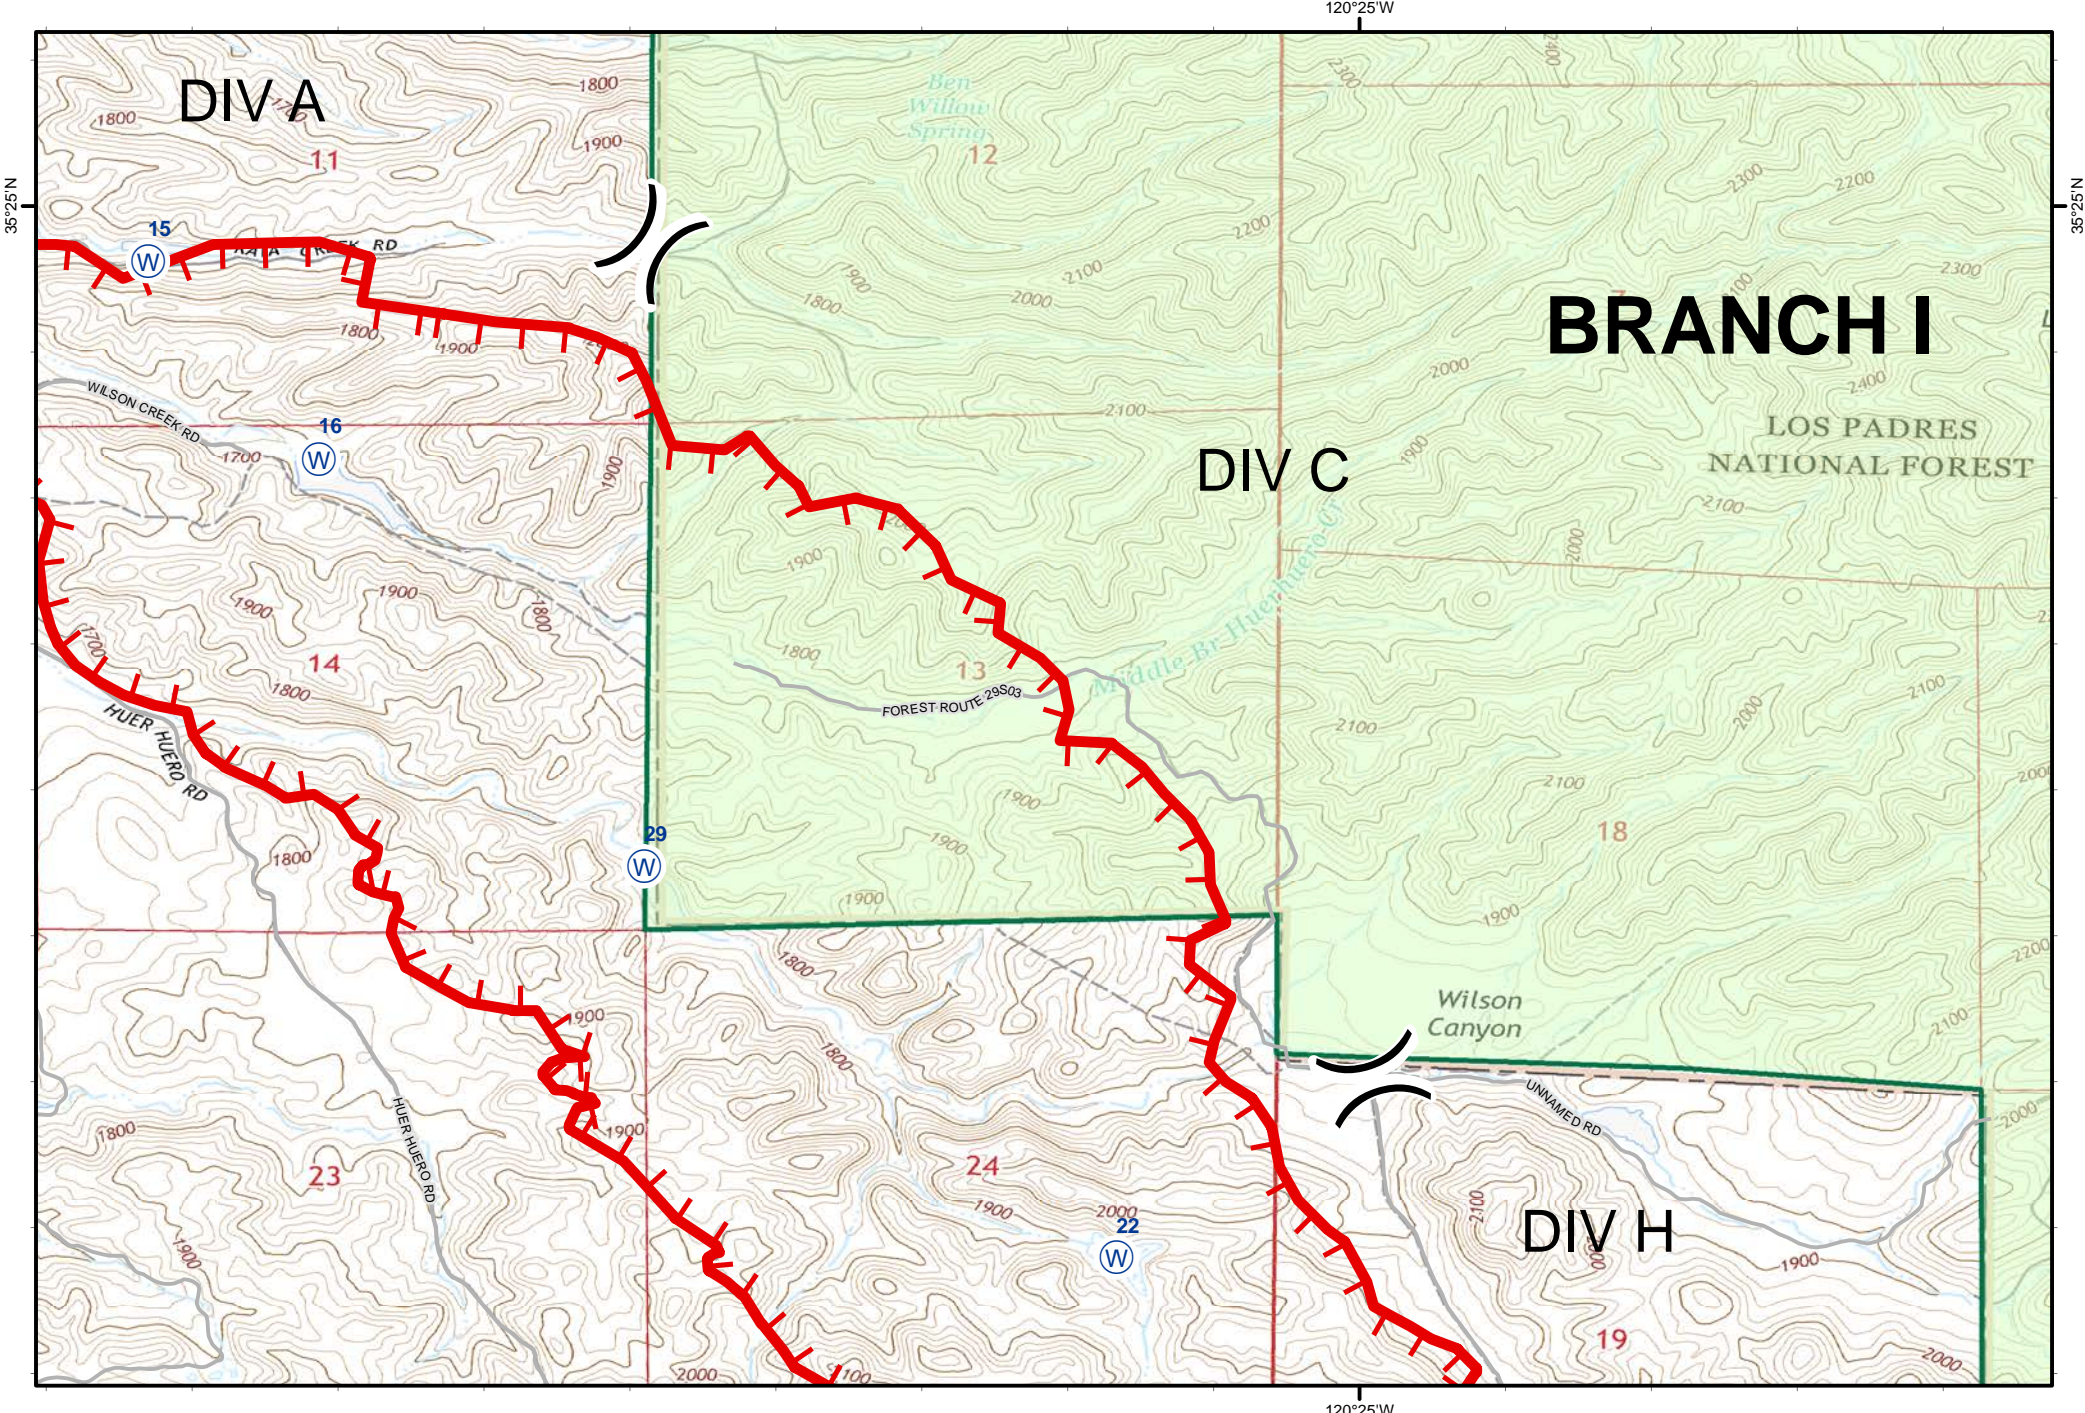

Page:
3 of 7

IAP
POND INCIDENT
CASLU009866
August 2, 2020

- Incident Command Post
- Division Break
- Branch Break
- Helibase
- Water Source
- Staging Area
- Uncontrolled Fire Edge
- USFS Boundary

BRANCH II

DIV W

DIV R

Page:
4 of 7

IAP
POND INCIDENT
CASLU009866
August 2, 2020

- Incident Command Post
- Water Source
- Staging Area
- Uncontrolled Fire Edge
- Division Break
- Branch Break
- Helibase
- USFS Boundary

Page:
5 of 7

IAP
POND INCIDENT
CASLU009866
August 2, 2020

- Incident Command Post
- Water Source
- Division Break
- Staging Area
- Branch Break
- Uncontrolled Fire Edge
- Helibase
- USFS Boundary

Page:
6 of 7

IAP
POND INCIDENT
CASLU009866
August 2, 2020

- Incident Command Post
- Water Source
- Division Break
- Staging Area
- Branch Break
- Uncontrolled Fire Edge
- Helibase
- USFS Boundary

Page: 7 of 7

IAP
 POND INCIDENT
 CASLU009866
 August 2, 2020