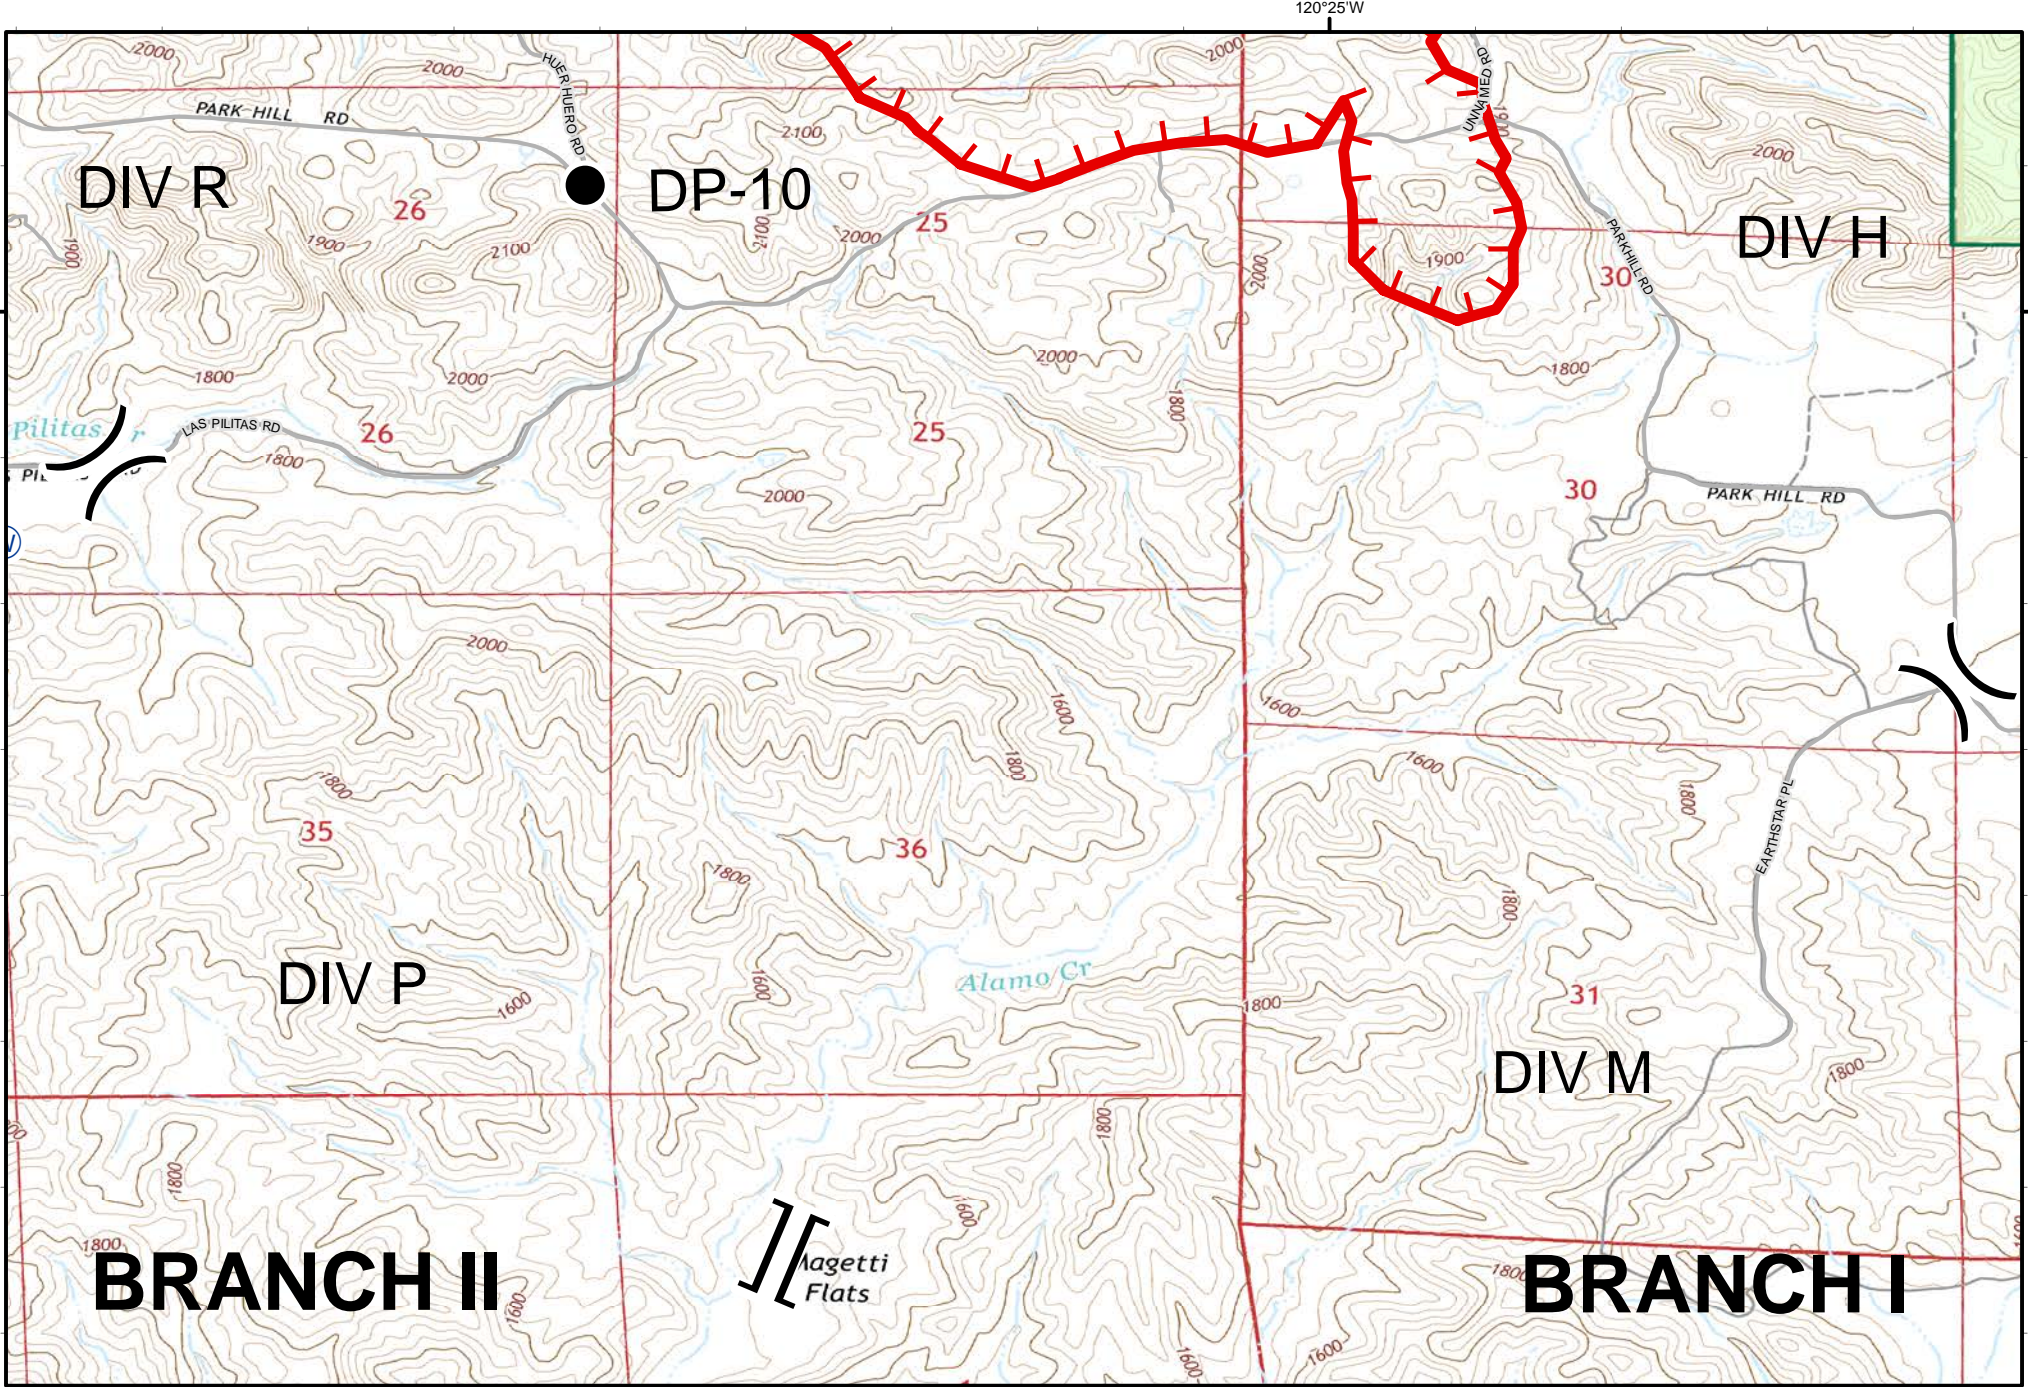

120°33'W

120°30'W

35°33'N

35°33'N

120°33'W

120°30'W

Page:
1 of 7

IAP
POND INCIDENT
CASLU009866
August 2, 2020

Page:
3 of 7

IAP
POND INCIDENT
CASLU009866
August 2, 2020

- Incident Command Post
- Division Break
- Branch Break
- Helibase
- Water Source
- Staging Area
- Uncontrolled Fire Edge
- USFS Boundary

BRANCH II

DIV W

DIV R

Page:
4 of 7

IAP
POND INCIDENT
CASLU009866
August 2, 2020

- Incident Command Post
- Water Source
- Staging Area
- Uncontrolled Fire Edge
- Division Break
- Branch Break
- Helibase
- USFS Boundary

Page:
5 of 7

IAP
POND INCIDENT
CASLU009866
August 2, 2020

- Incident Command Post
- Water Source
- Division Break
- Staging Area
- Branch Break
- Uncontrolled Fire Edge
- Helibase
- USFS Boundary

Page:
6 of 7