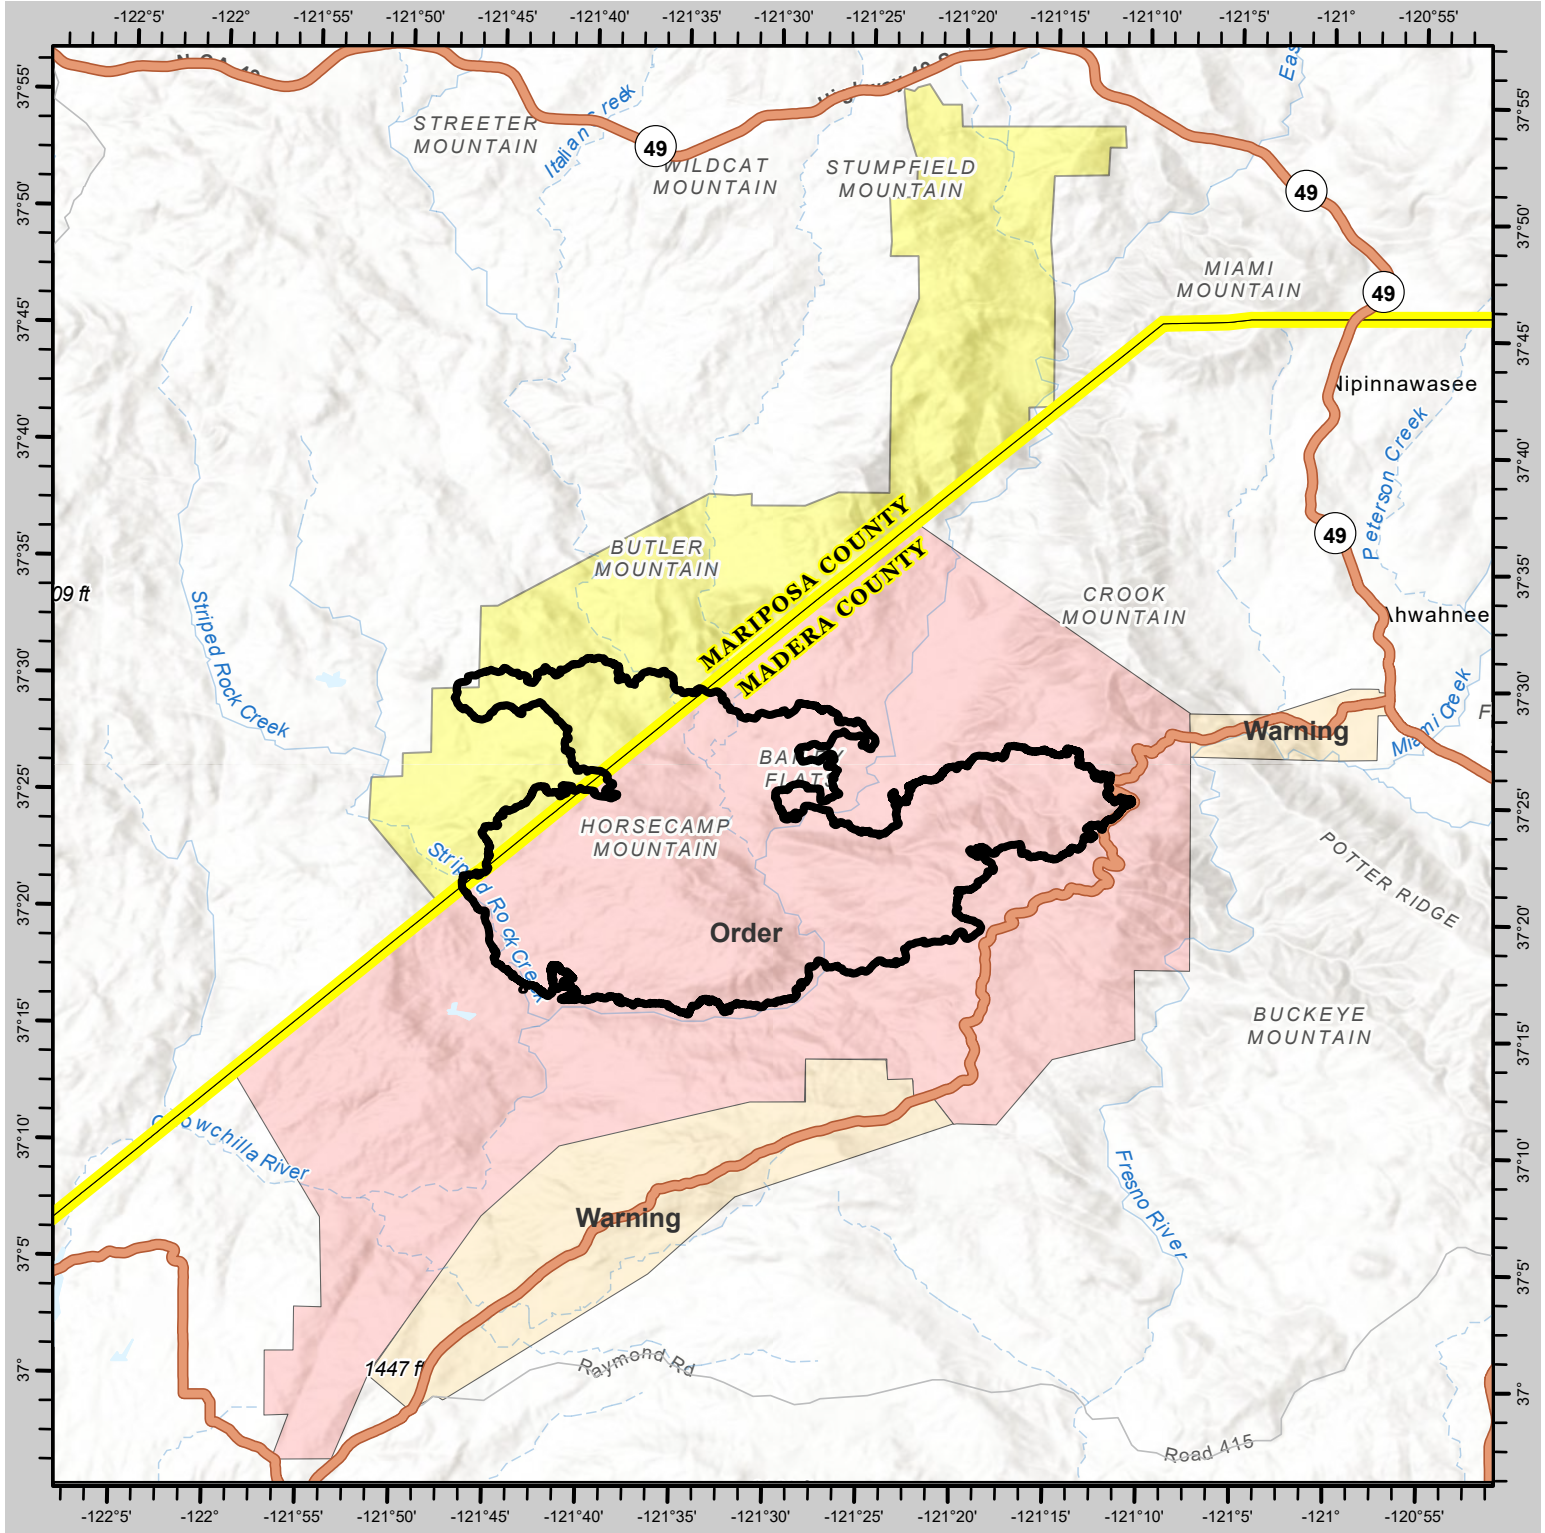

RIVER INCIDENT EVACUATION MAP

CA MMU 014714 - 7/14/2021

0 2.5 5 10 15 20 25 Miles

River Perimeter	Evacuation Order
Fire Advisement	Evacuation Warning

CAL FIRE - INCIDENT MANAGEMENT TEAM 6
Established 1994

IMT 6 GISS
7/13/2021
2359 Hours
NAD 83 Teale Albers

DISCLAIMER:
This displayed incident data is approximate and should only be used for informational purposes. The information contained in this map is not a guarantee of accuracy and is not necessarily accurate for mapping, surveying, or engineering activities.