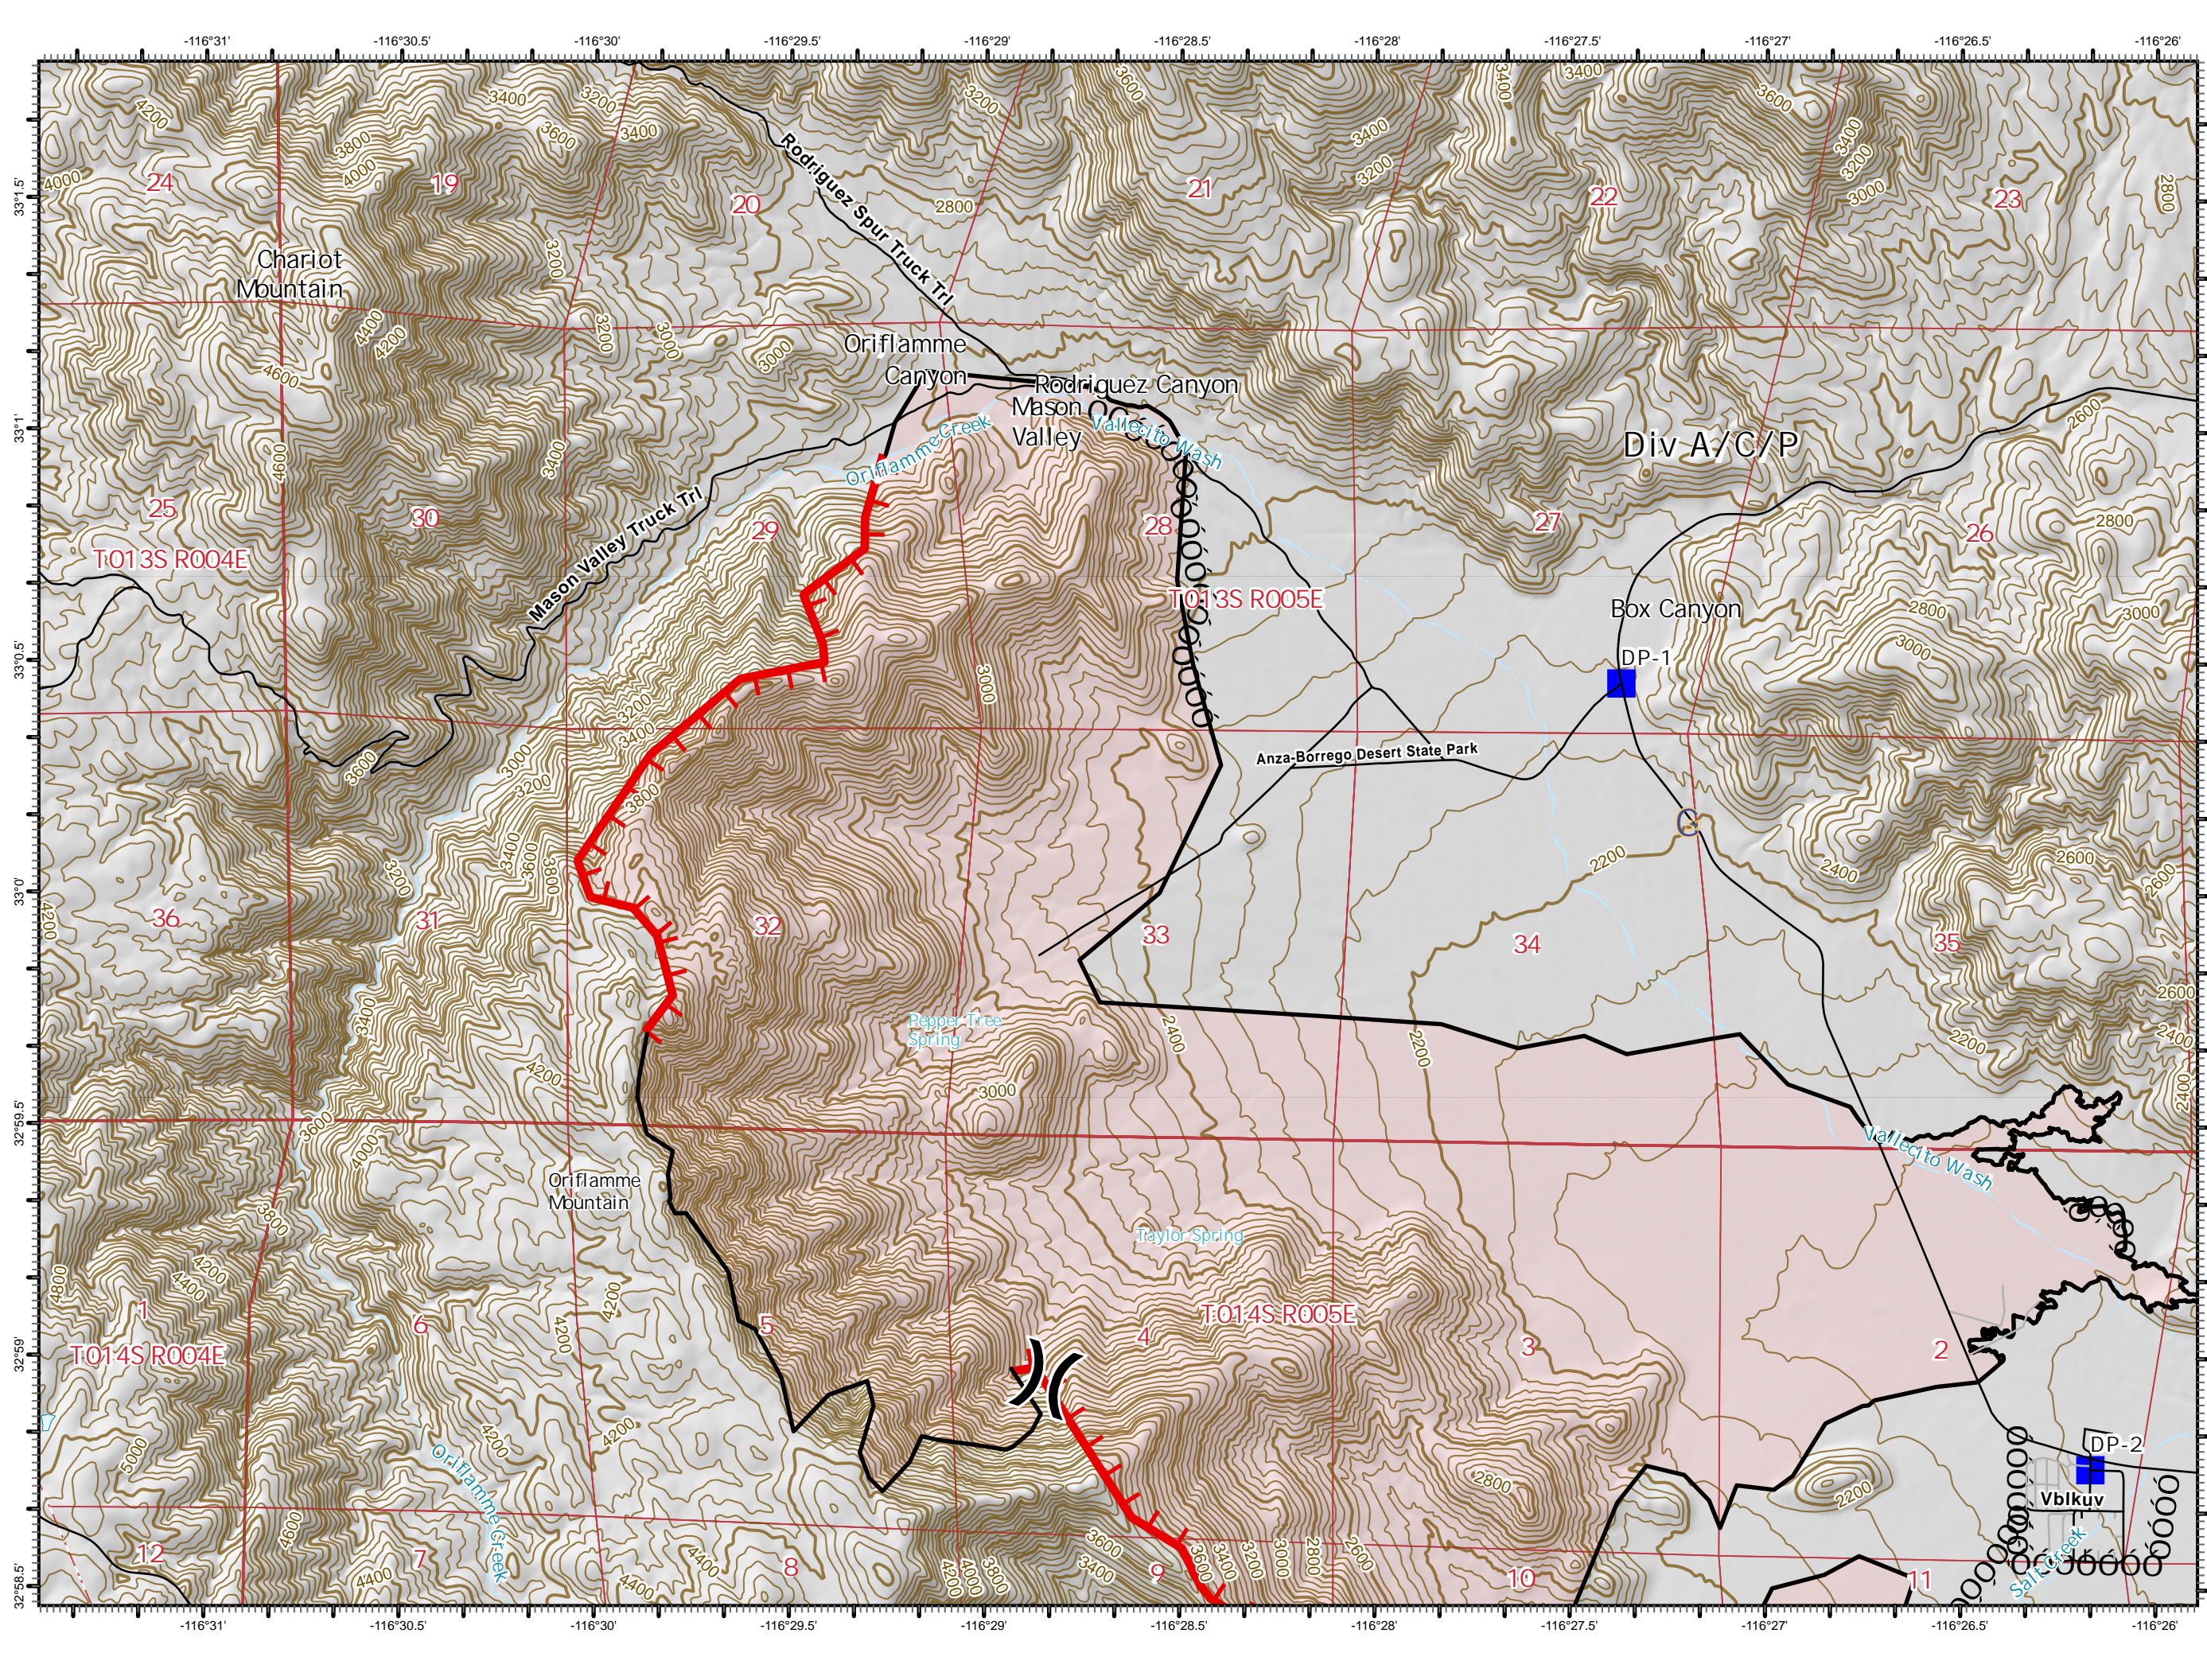

IAP Map

Southern Incident

CA-MVU-007992

May 4, 2021

Index

Page

- (X) Division Break
- Drop Point
- Completed Dozer Line
- Completed Hand Line
- Fire Edge
- Contained Line

MTURNER
5/3/2021
1856 Hours

IAP Map

Southern Incident
CA-MVU-007992
May 4, 2021
Page 1

- () Division Break
- Drop Point
- Completed Dozer Line
- Fire Edge
- Contained Line

MTURNER
5/3/2021
1848 Hours

IAP Map

Southern Incident
CA-MVU-007992
May 4, 2021
Page 2

- Drop Point
- Completed Dozer Line
- Fire Edge
- Contained Line

MTURNER
5/3/2021
1848 Hours

IAP Map

Southern Incident

CA-MVU-007992

May 4, 2021

Page 3

-  Division Break
-  Drop Point
-  Completed Dozer Line
-  Completed Hand Line
-  Fire Edge
-  Contained Line

MTURNER
5/3/2021
1848 Hours