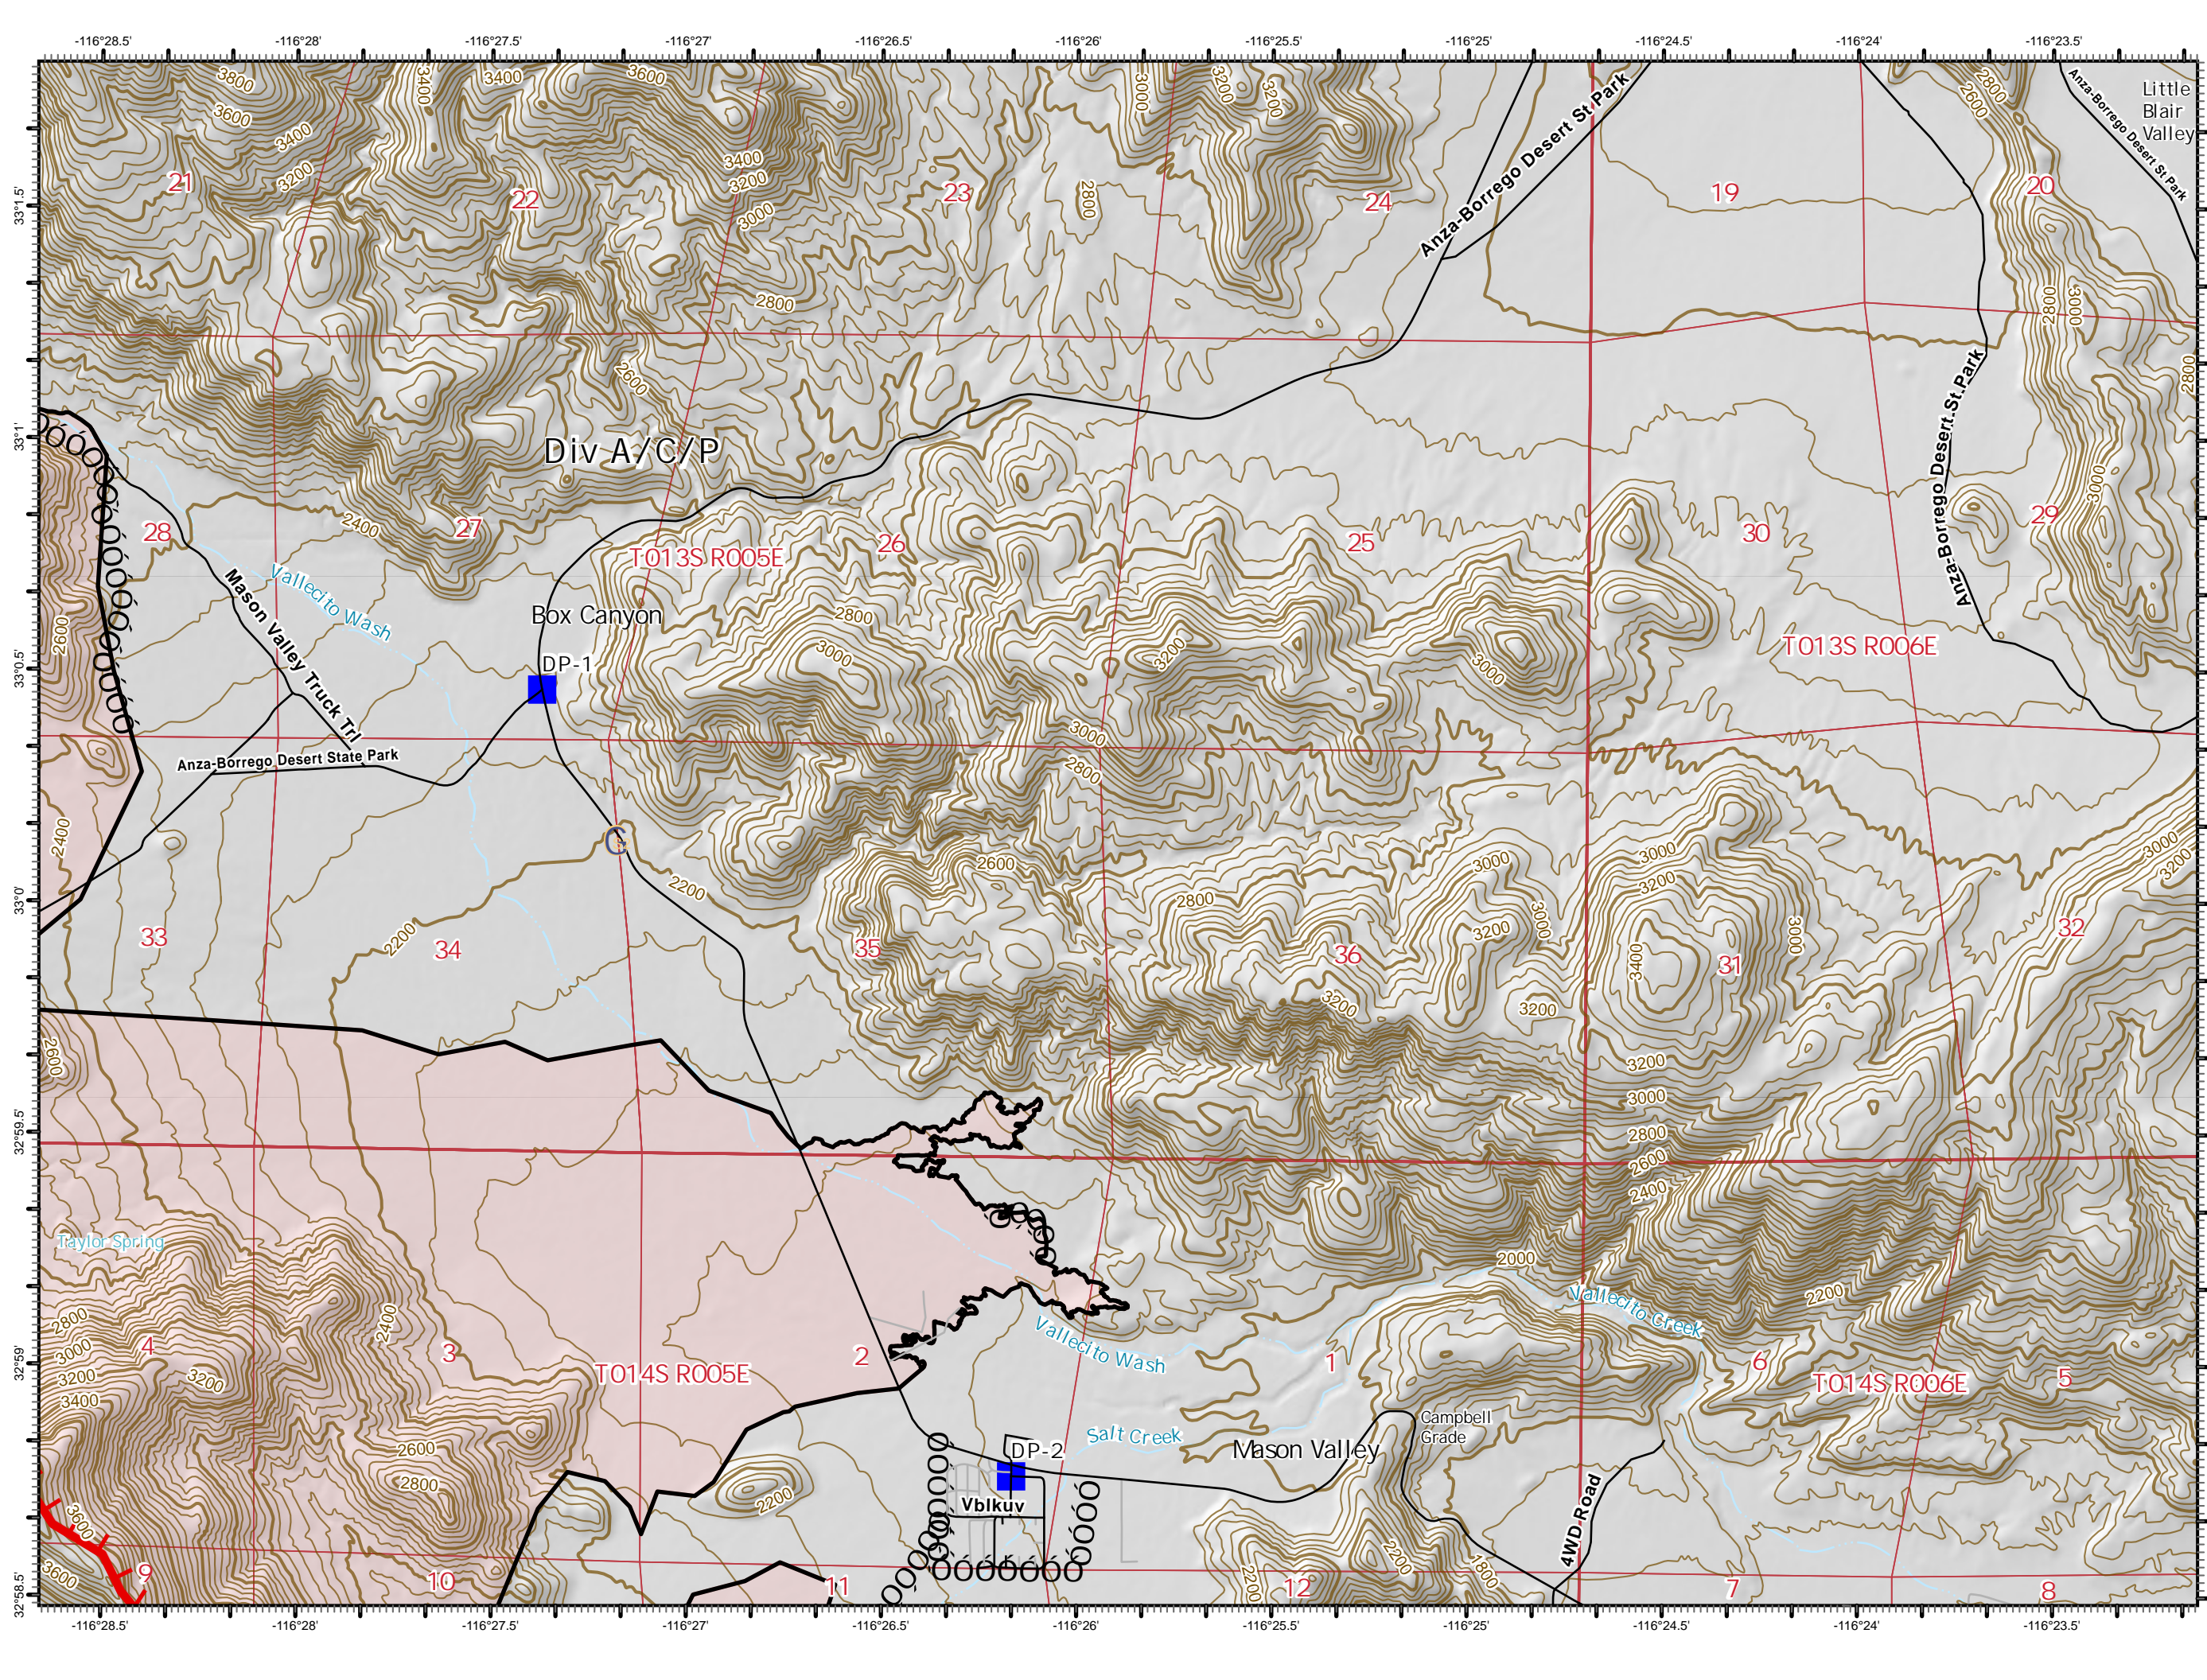

IAP Map

Southern Incident

CA-MVU-007992

May 4, 2021

Index

Page

- (X) Division Break
- Drop Point
- Completed Dozer Line
- Completed Hand Line
- Fire Edge
- Contained Line

MTURNER
5/3/2021
1856 Hours

IAP Map

Southern Incident
CA-MVU-007992
May 4, 2021
Page 1

- () Division Break
- Drop Point
- Completed Dozer Line
- Fire Edge
- Contained Line

MTURNER
5/3/2021
1848 Hours

IAP Map

Southern Incident
CA-MVU-007992
May 4, 2021
Page 2

- Drop Point
- Completed Dozer Line
- Fire Edge
- Contained Line

MTURNER
5/3/2021
1848 Hours

IAP Map

Southern Incident

CA-MVU-007992

May 4, 2021

Page 3

-  Division Break
-  Drop Point
-  Completed Dozer Line
-  Completed Hand Line
-  Fire Edge
-  Contained Line

MTURNER
5/3/2021
1848 Hours