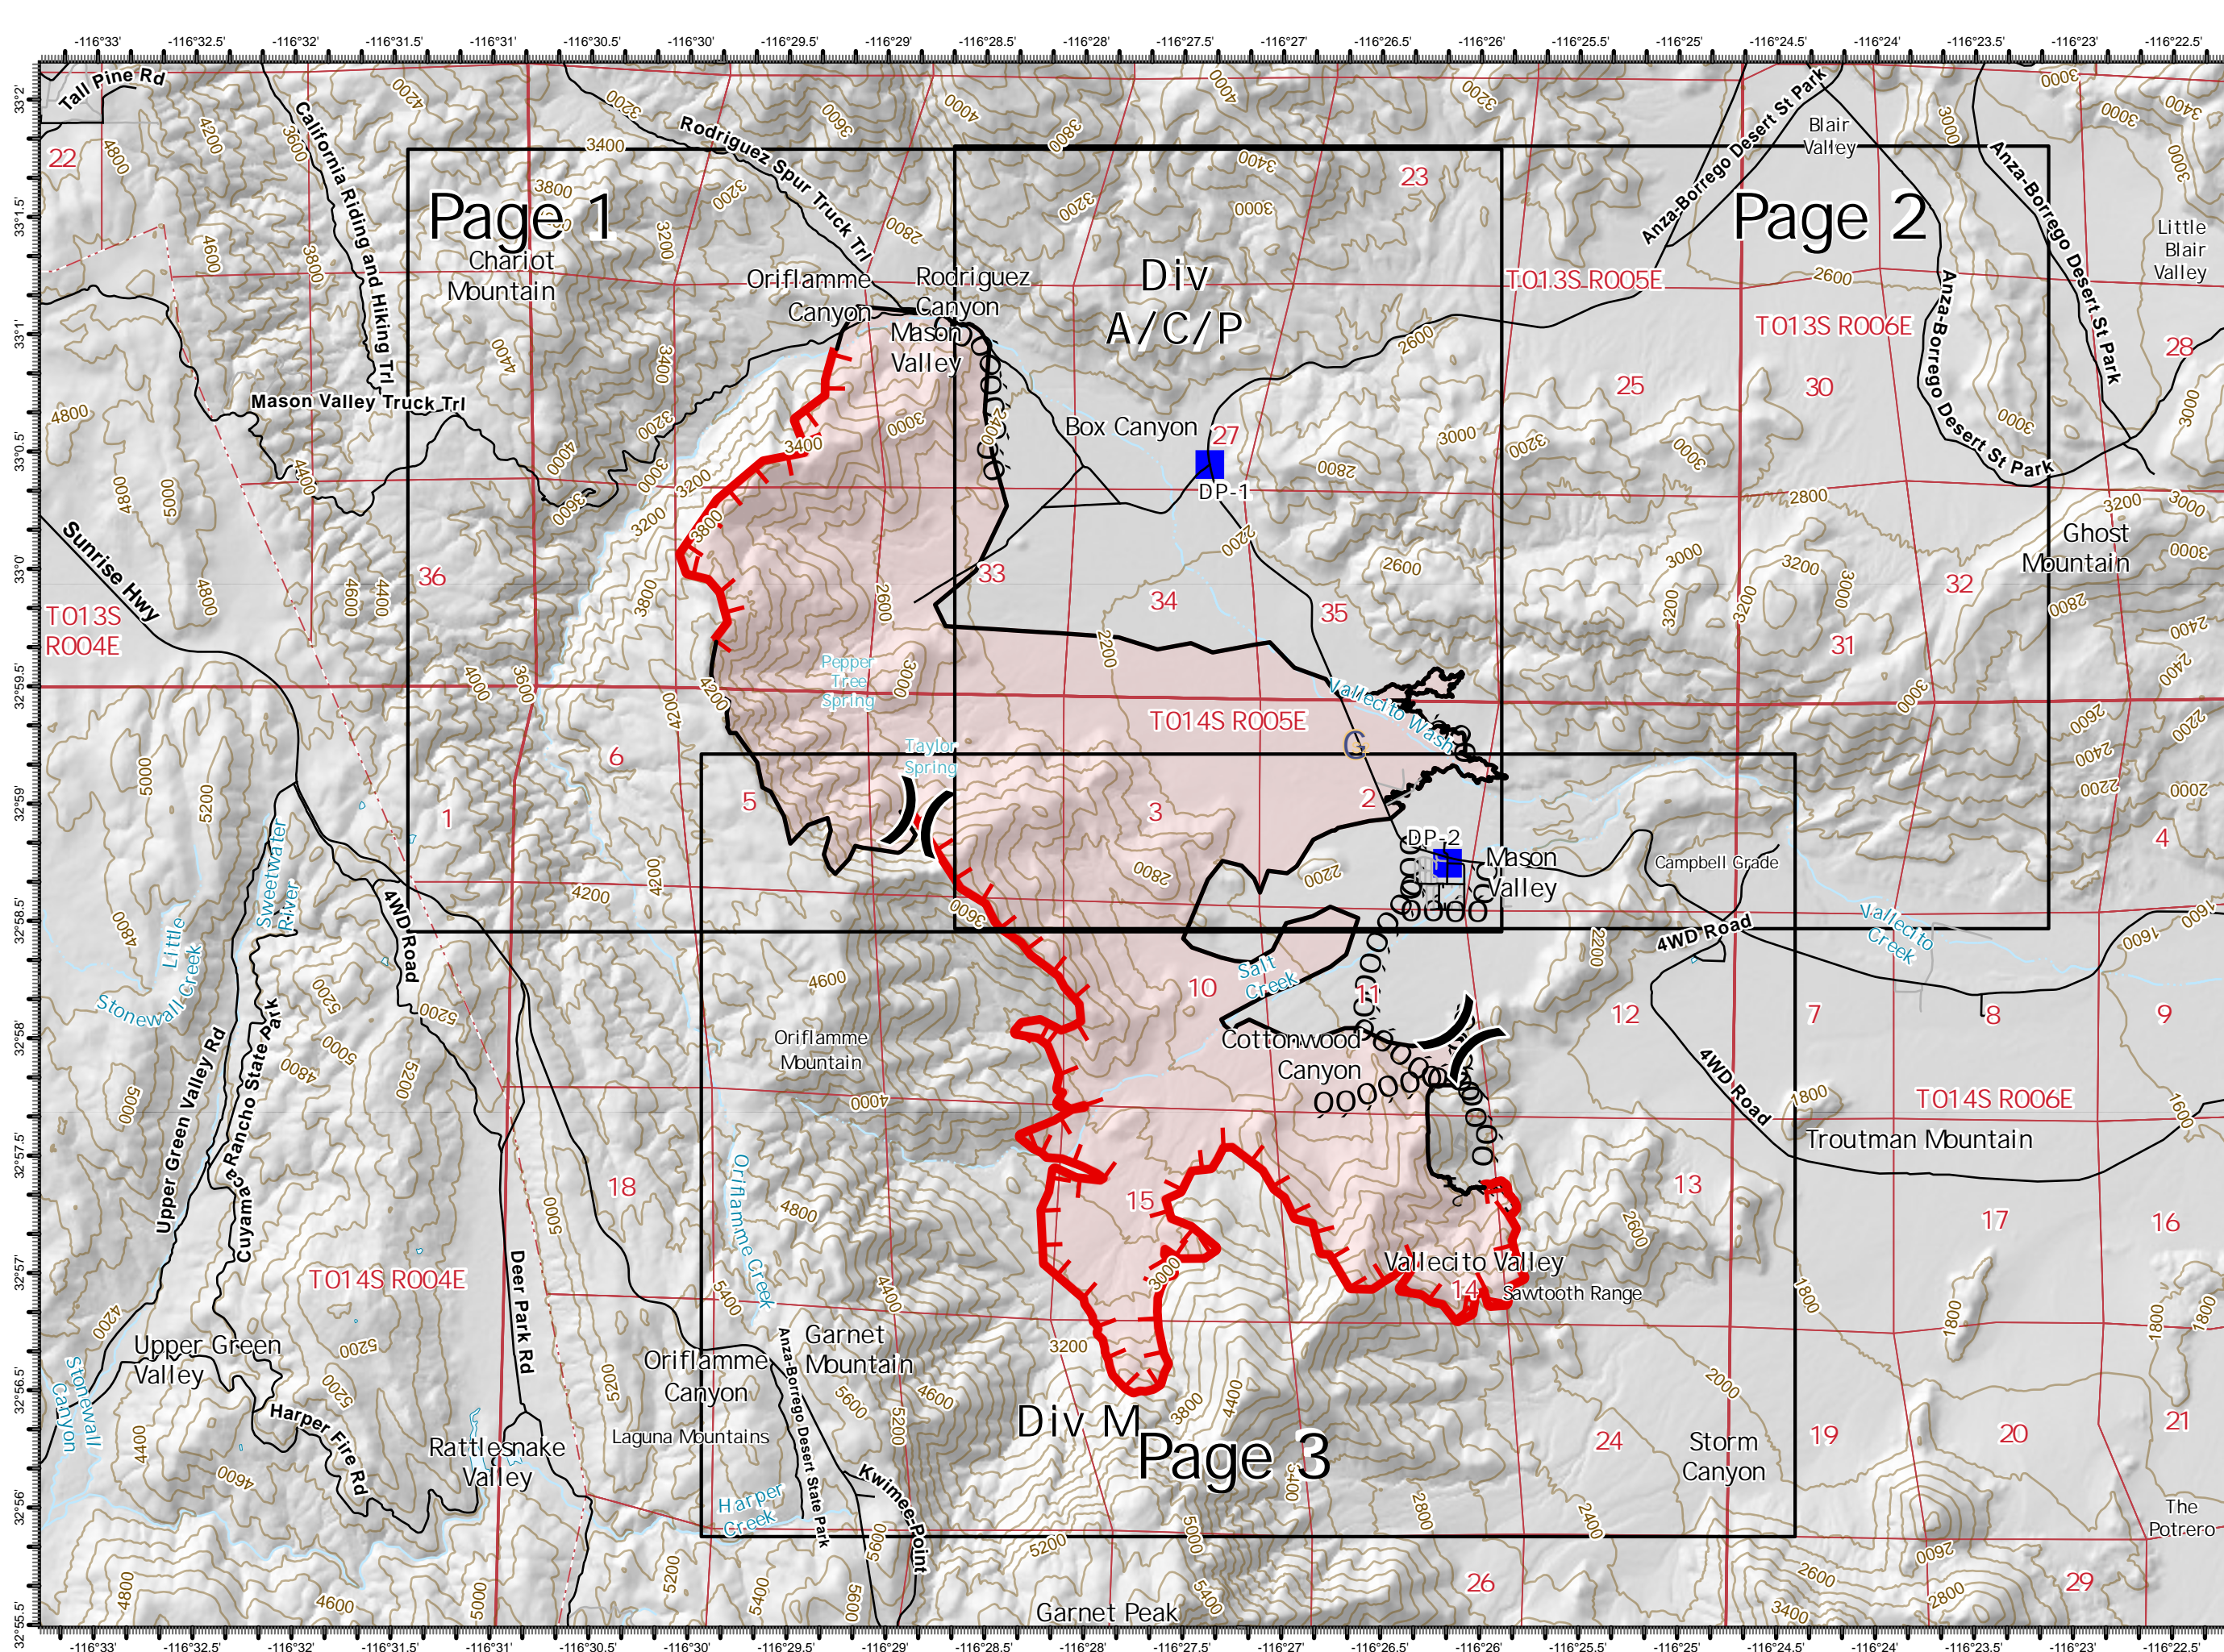

IAP Map

Southern Incident

CA-MVU-007992

May 4, 2021

Index

Page

- (X) Division Break
- Drop Point
- Completed Dozer Line
- Completed Hand Line
- Fire Edge
- Contained Line

MTURNER
5/3/2021
1856 Hours

IAP Map

Southern Incident
CA-MVU-007992
May 4, 2021
Page 1

- () Division Break
- Drop Point
- Completed Dozer Line
- Fire Edge
- Contained Line

MTURNER
5/3/2021
1848 Hours

IAP Map

Southern Incident
CA-MVU-007992
May 4, 2021
Page 2

- Drop Point
- Completed Dozer Line
- Fire Edge
- Contained Line

MTURNER
5/3/2021
1848 Hours

IAP Map

Southern Incident

CA-MVU-007992

May 4, 2021

Page 3

-  Division Break
-  Drop Point
-  Completed Dozer Line
-  Completed Hand Line
-  Fire Edge
-  Contained Line

MTURNER
5/3/2021
1848 Hours