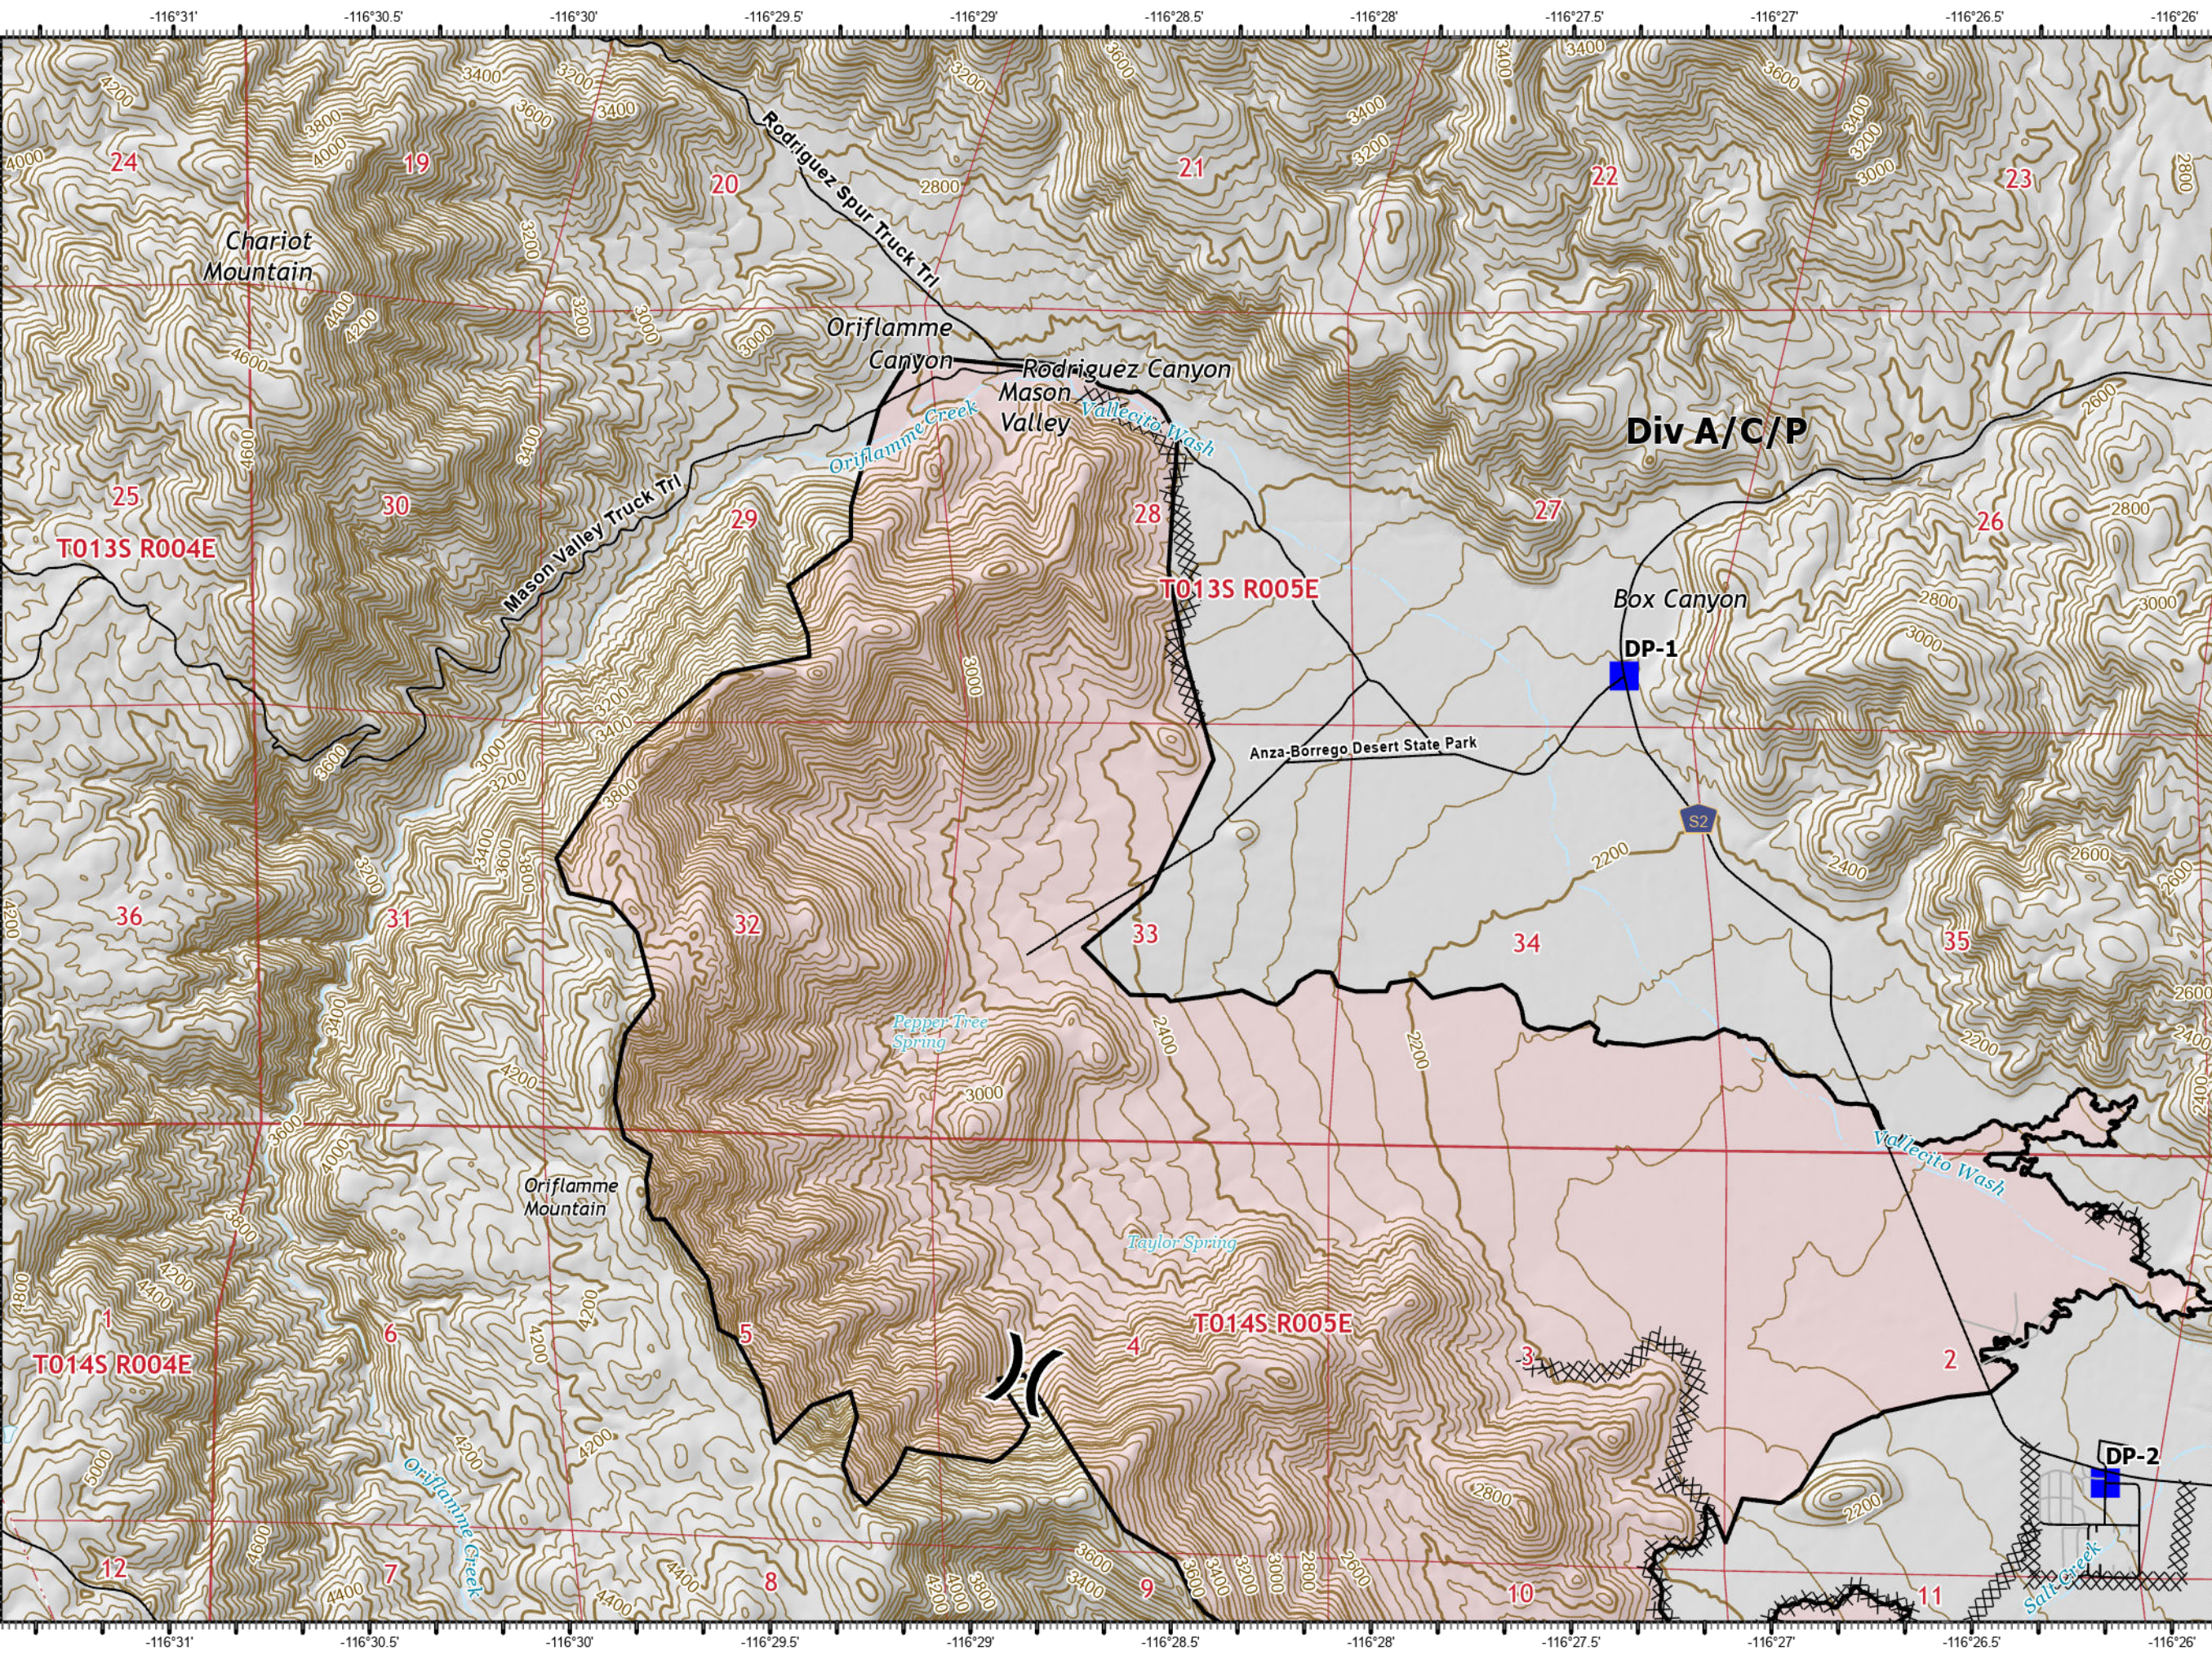

IAP Map

Southern Incident

CA-MVU-007992

May 5, 2021

Page 1

- () Division Break
- Drop Point
- ▣ Completed Dozer Line
- Contained Line

0 1:24,000 0.5
Miles

MTURNER
5/4/2021
1809 Hours

Oriflamme Mountain

Oriflamme Canyon

Mason Valley

Anza-Borrego Desert State Park

Box Canyon

Oriflamme Creek

Taylor Spring

Pepper Tree Spring

Rodriguez Canyon

Vallecito Wash

Vallecito Wash

Salix Creek

IAP Map

Southern Incident

CA-MVU-007992

May 5, 2021

Page 2

- Drop Point
- ▨ Completed Dozer Line
- Contained Line

MTURNER
5/4/2021
1809 Hours

IAP Map

Southern Incident

CA-MVU-007992

May 5, 2021

Page 3