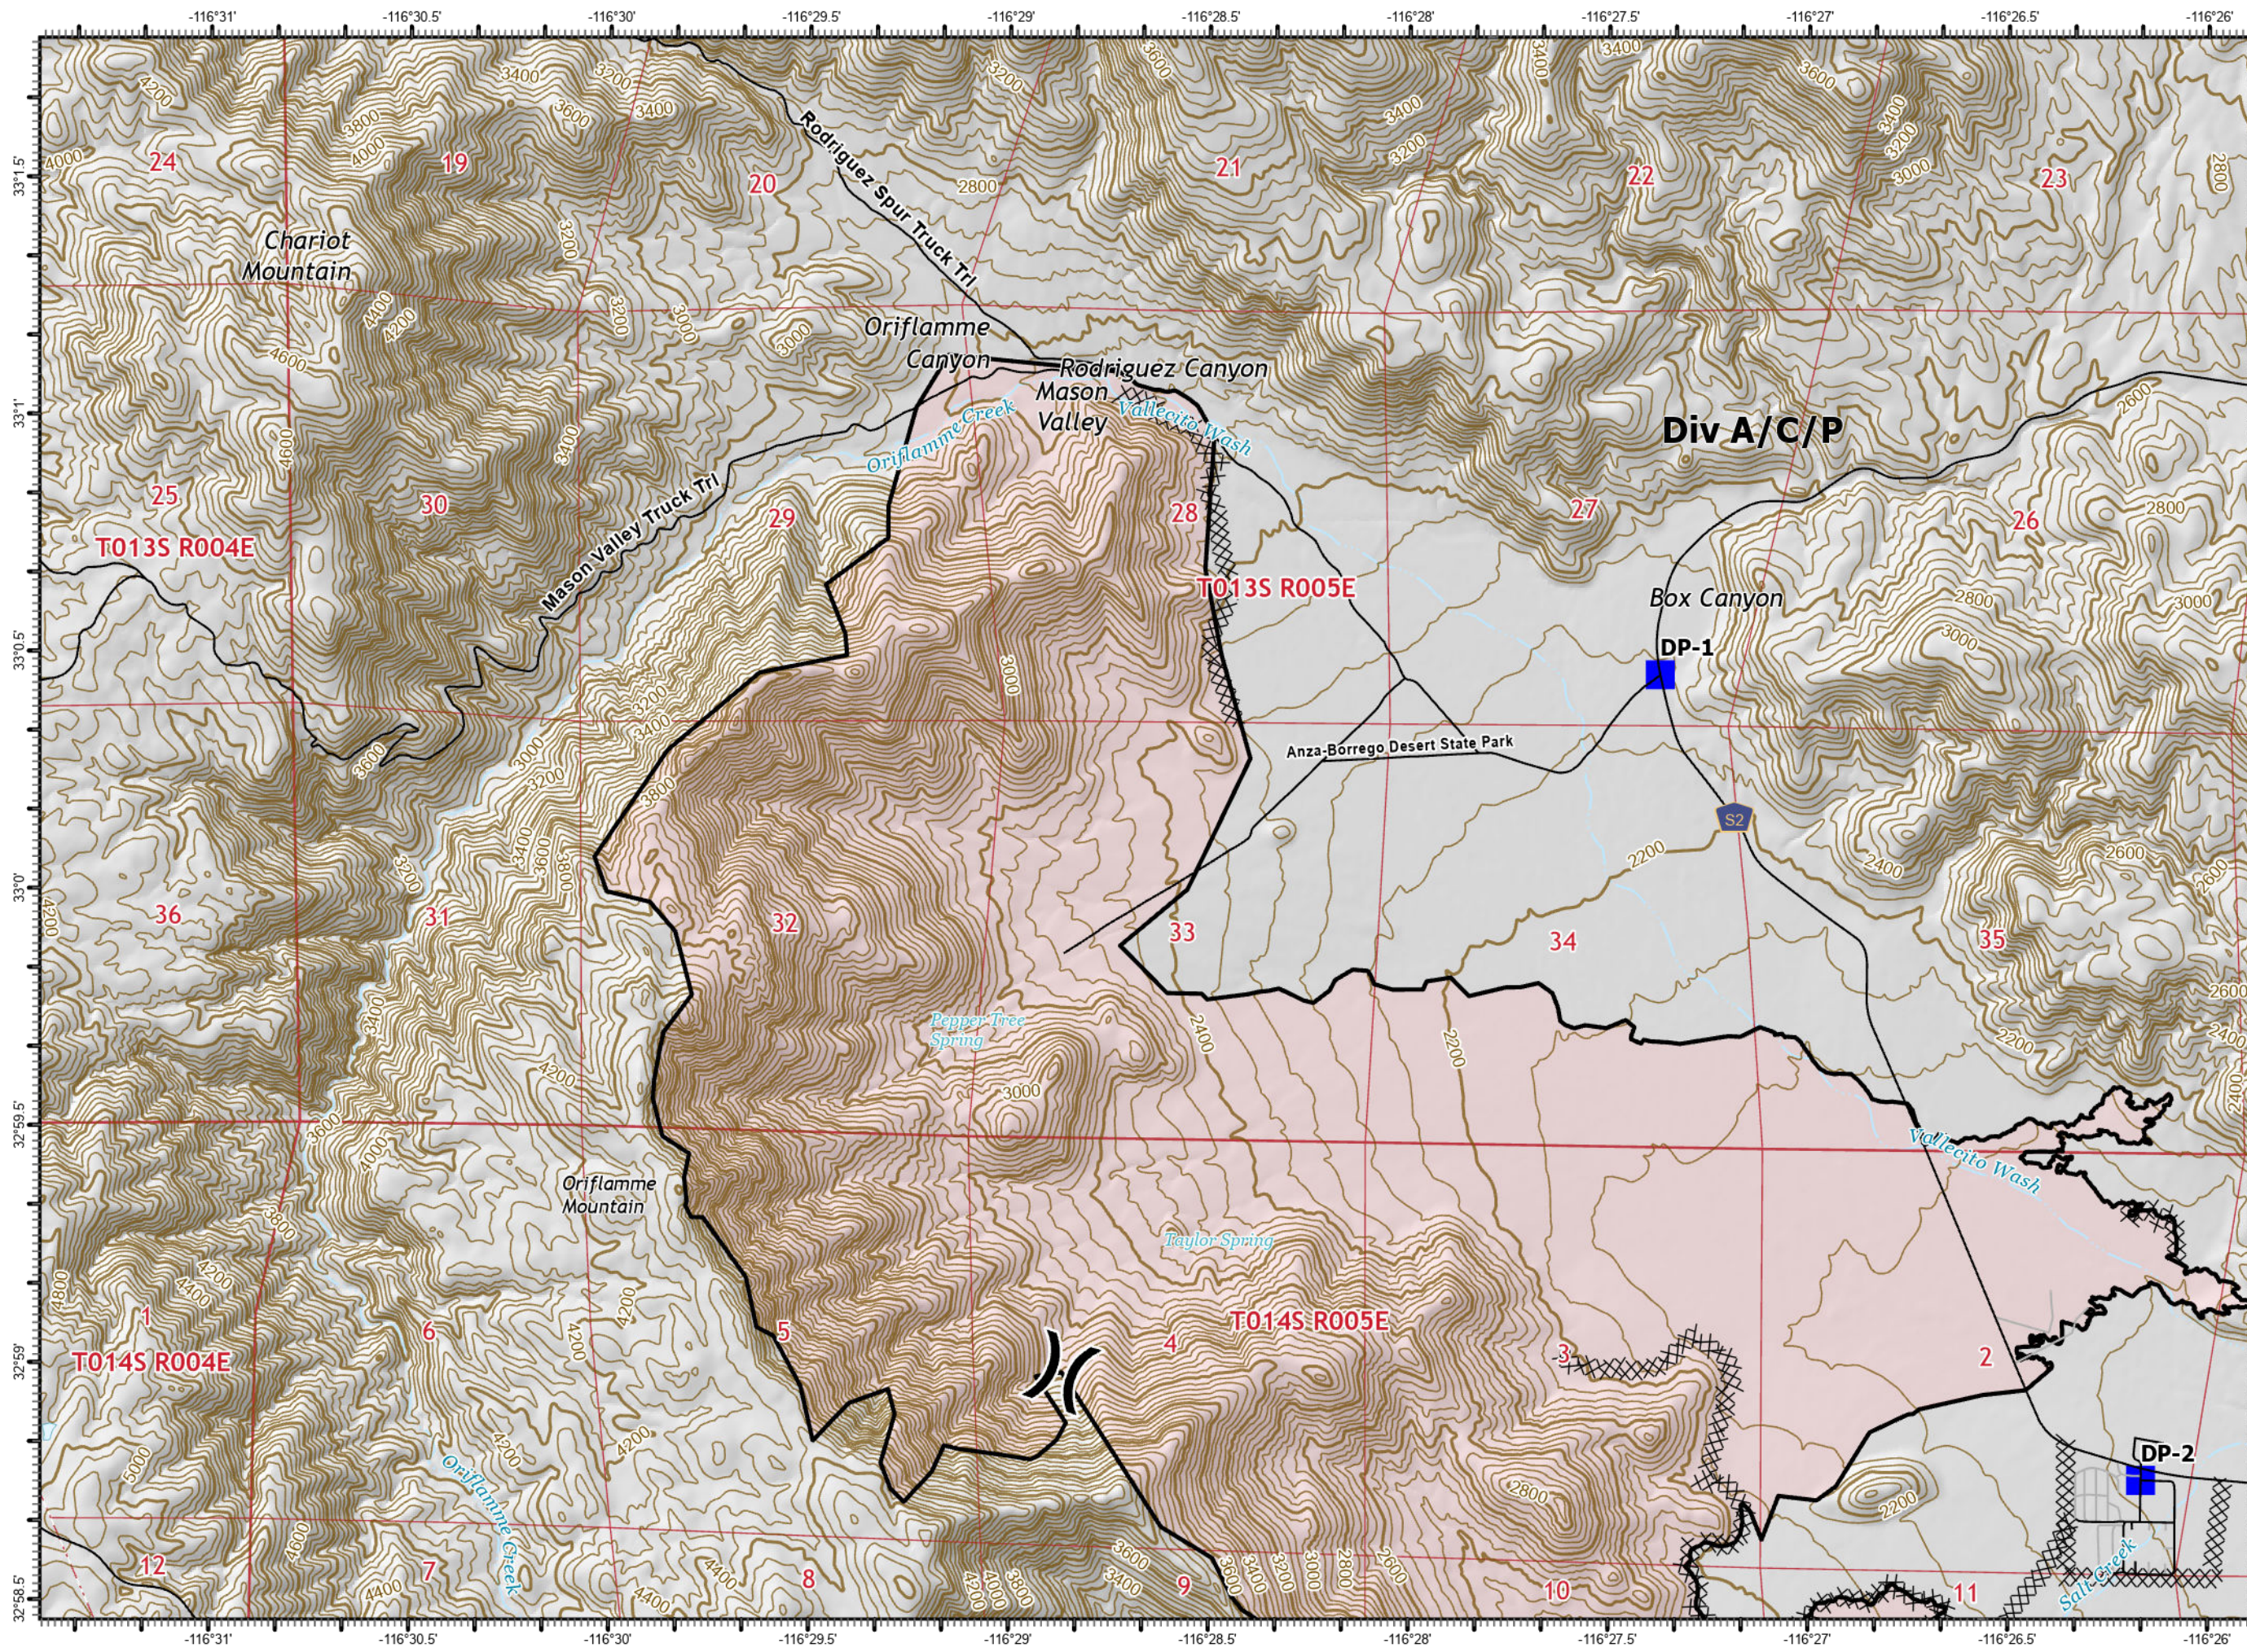

IAP Map

Southern Incident

CA-MVU-007992

May 5, 2021

Page 1

- () Division Break
- Drop Point
- ▣ Completed Dozer Line
- Contained Line

0 1:24,000 0.5
Miles

MTURNER
5/4/2021
1809 Hours

Oriflamme Mountain

Oriflamme Canyon

Mason Valley

Anza-Borrego Desert State Park

Box Canyon

Oriflamme Creek

Taylor Spring

Pepper Tree Spring

Rodriguez Canyon

Vallecito Wash

Vallecito Wash

Salix Creek

IAP Map

Southern Incident

CA-MVU-007992

May 5, 2021

Page 2

- Drop Point
- ▨ Completed Dozer Line
- Contained Line

MTURNER
5/4/2021
1809 Hours

IAP Map

Southern Incident

CA-MVU-007992

May 5, 2021

Page 3