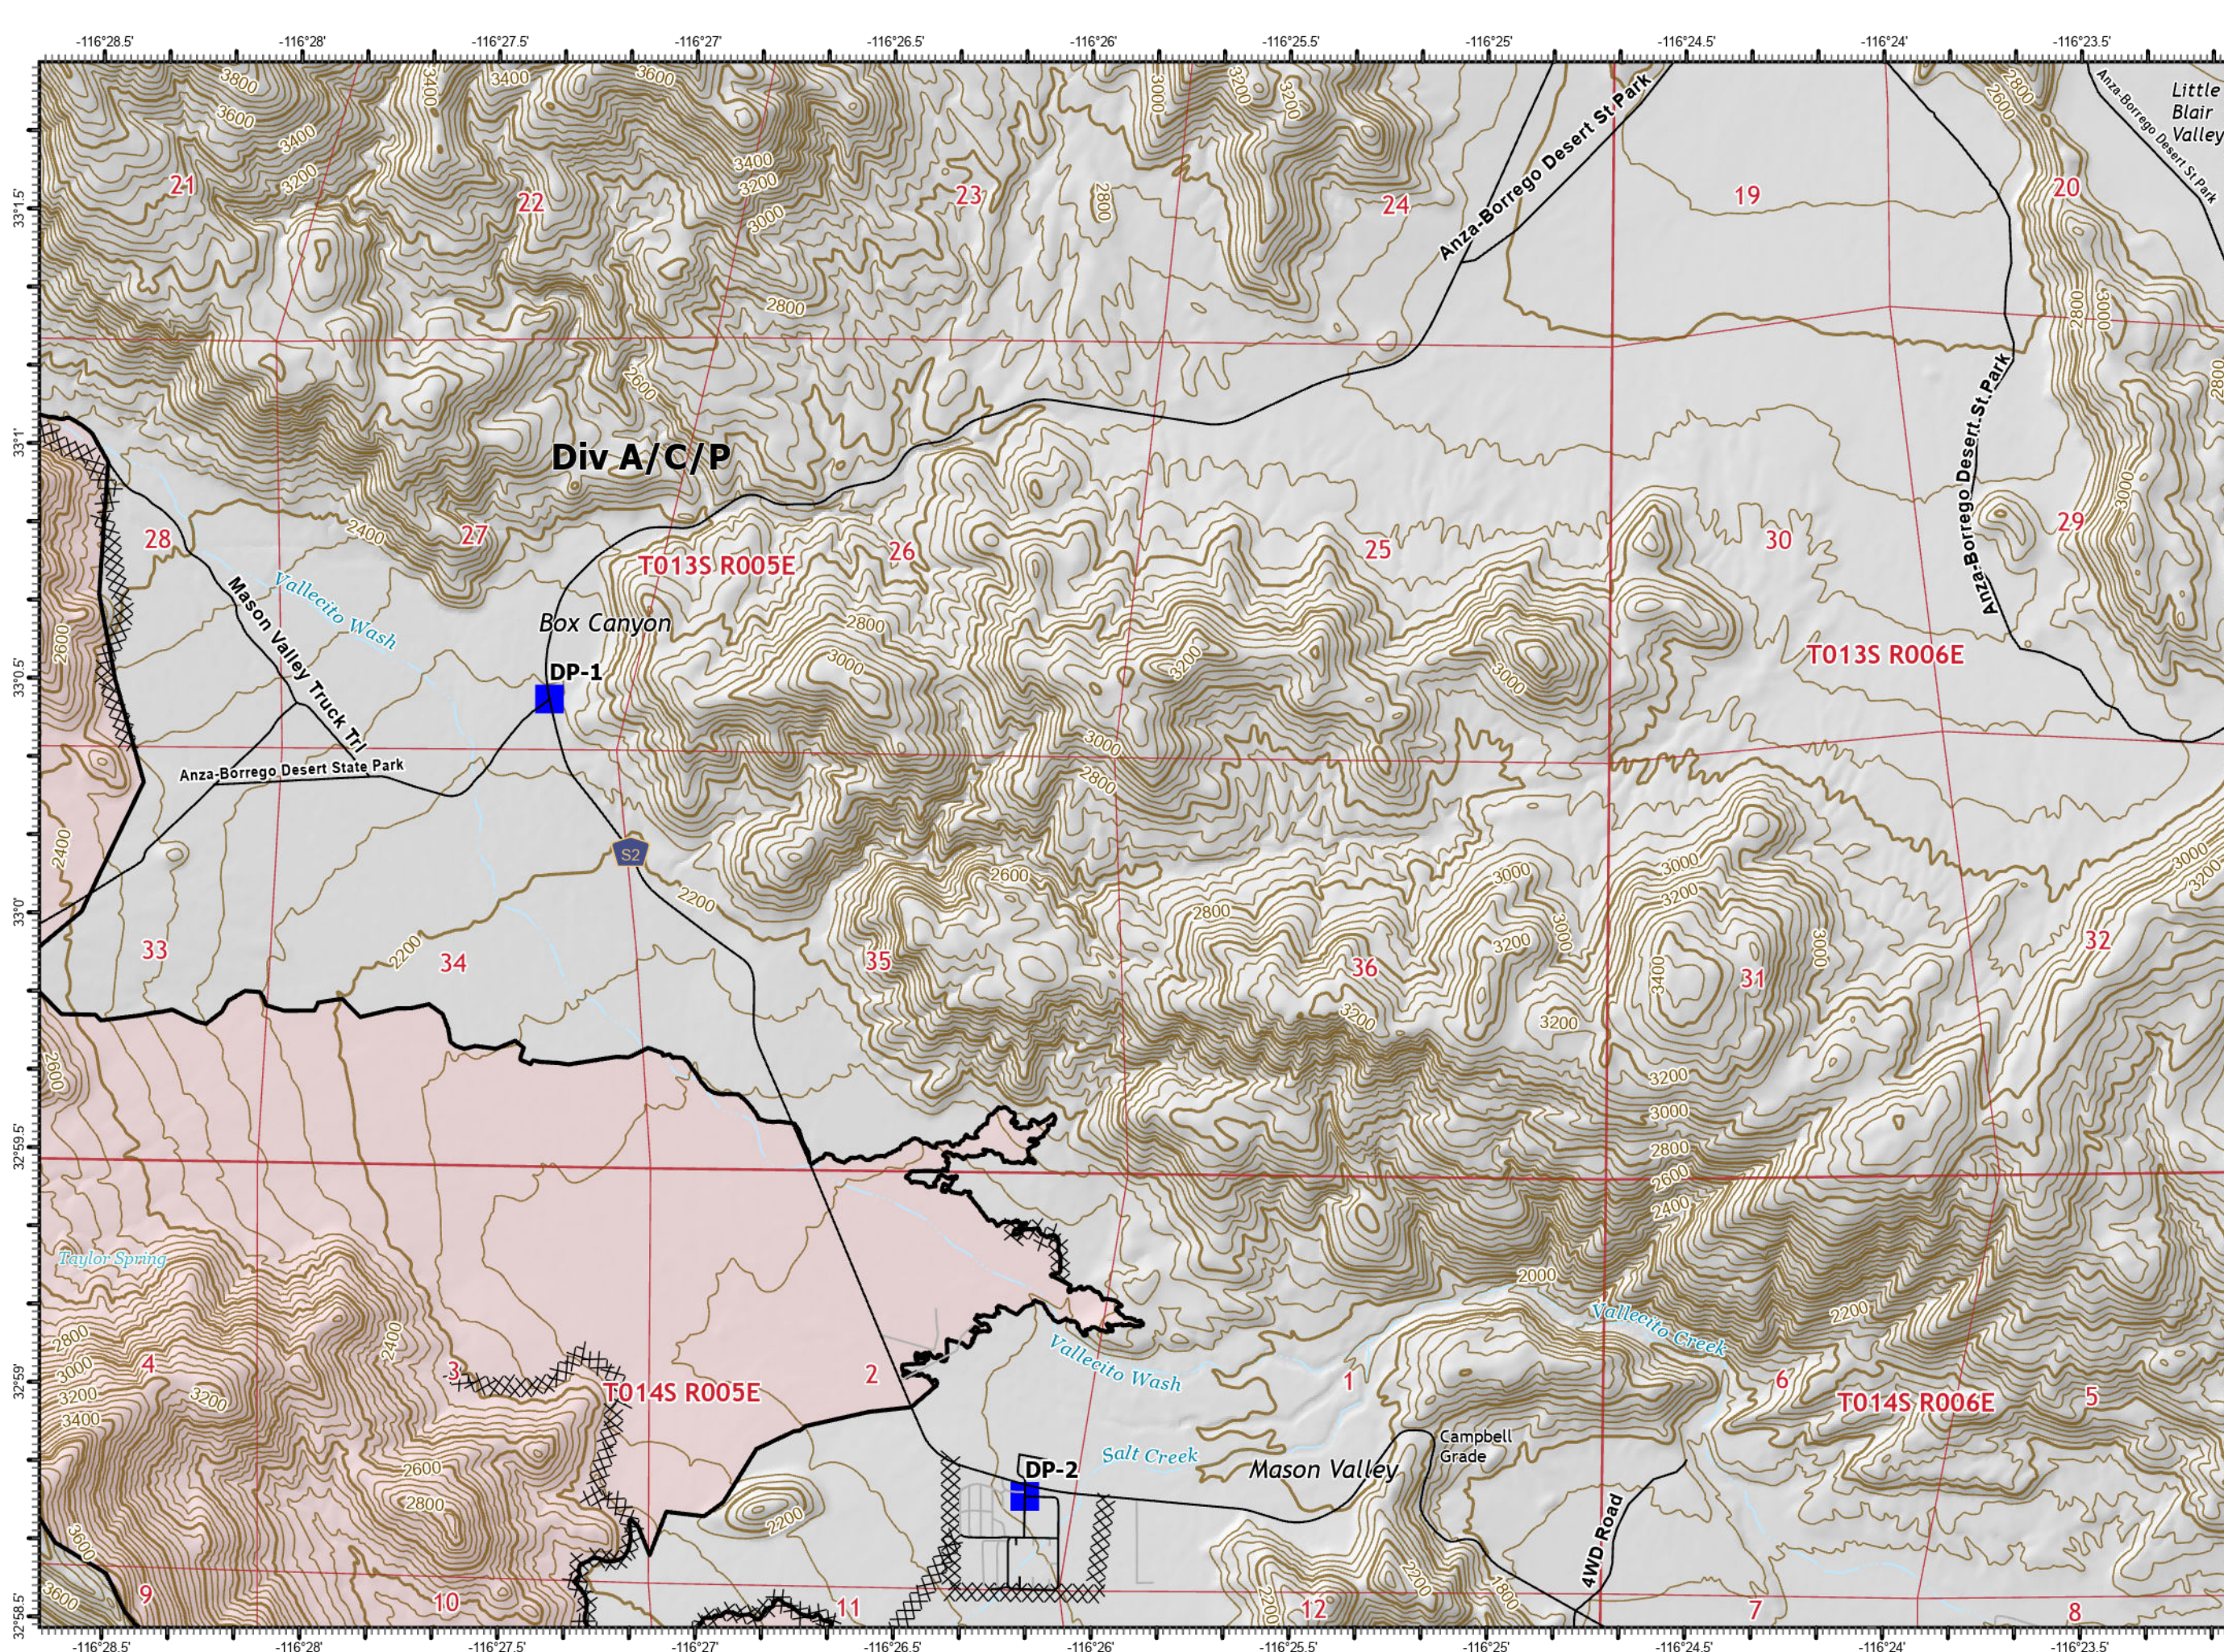

IAP Map

Southern Incident

CA-MVU-007992

May 5, 2021

Page 1

- () Division Break
- Drop Point
- ▣ Completed Dozer Line
- Contained Line

0 1:24,000 0.5
Miles

MTURNER
5/4/2021
1809 Hours

Oriflamme Mountain

Oriflamme Canyon

Mason Valley

Anza-Borrego Desert State Park

Box Canyon

Oriflamme Creek

Taylor Spring

Pepper Tree Spring

Rodriguez Canyon

Vallecito Wash

Vallecito Wash

Salix Creek

IAP Map

Southern Incident

CA-MVU-007992

May 5, 2021

Page 2

- Drop Point
- ▨ Completed Dozer Line
- Contained Line

MTURNER
5/4/2021
1809 Hours

IAP Map

Southern Incident

CA-MVU-007992

May 5, 2021

Page 3