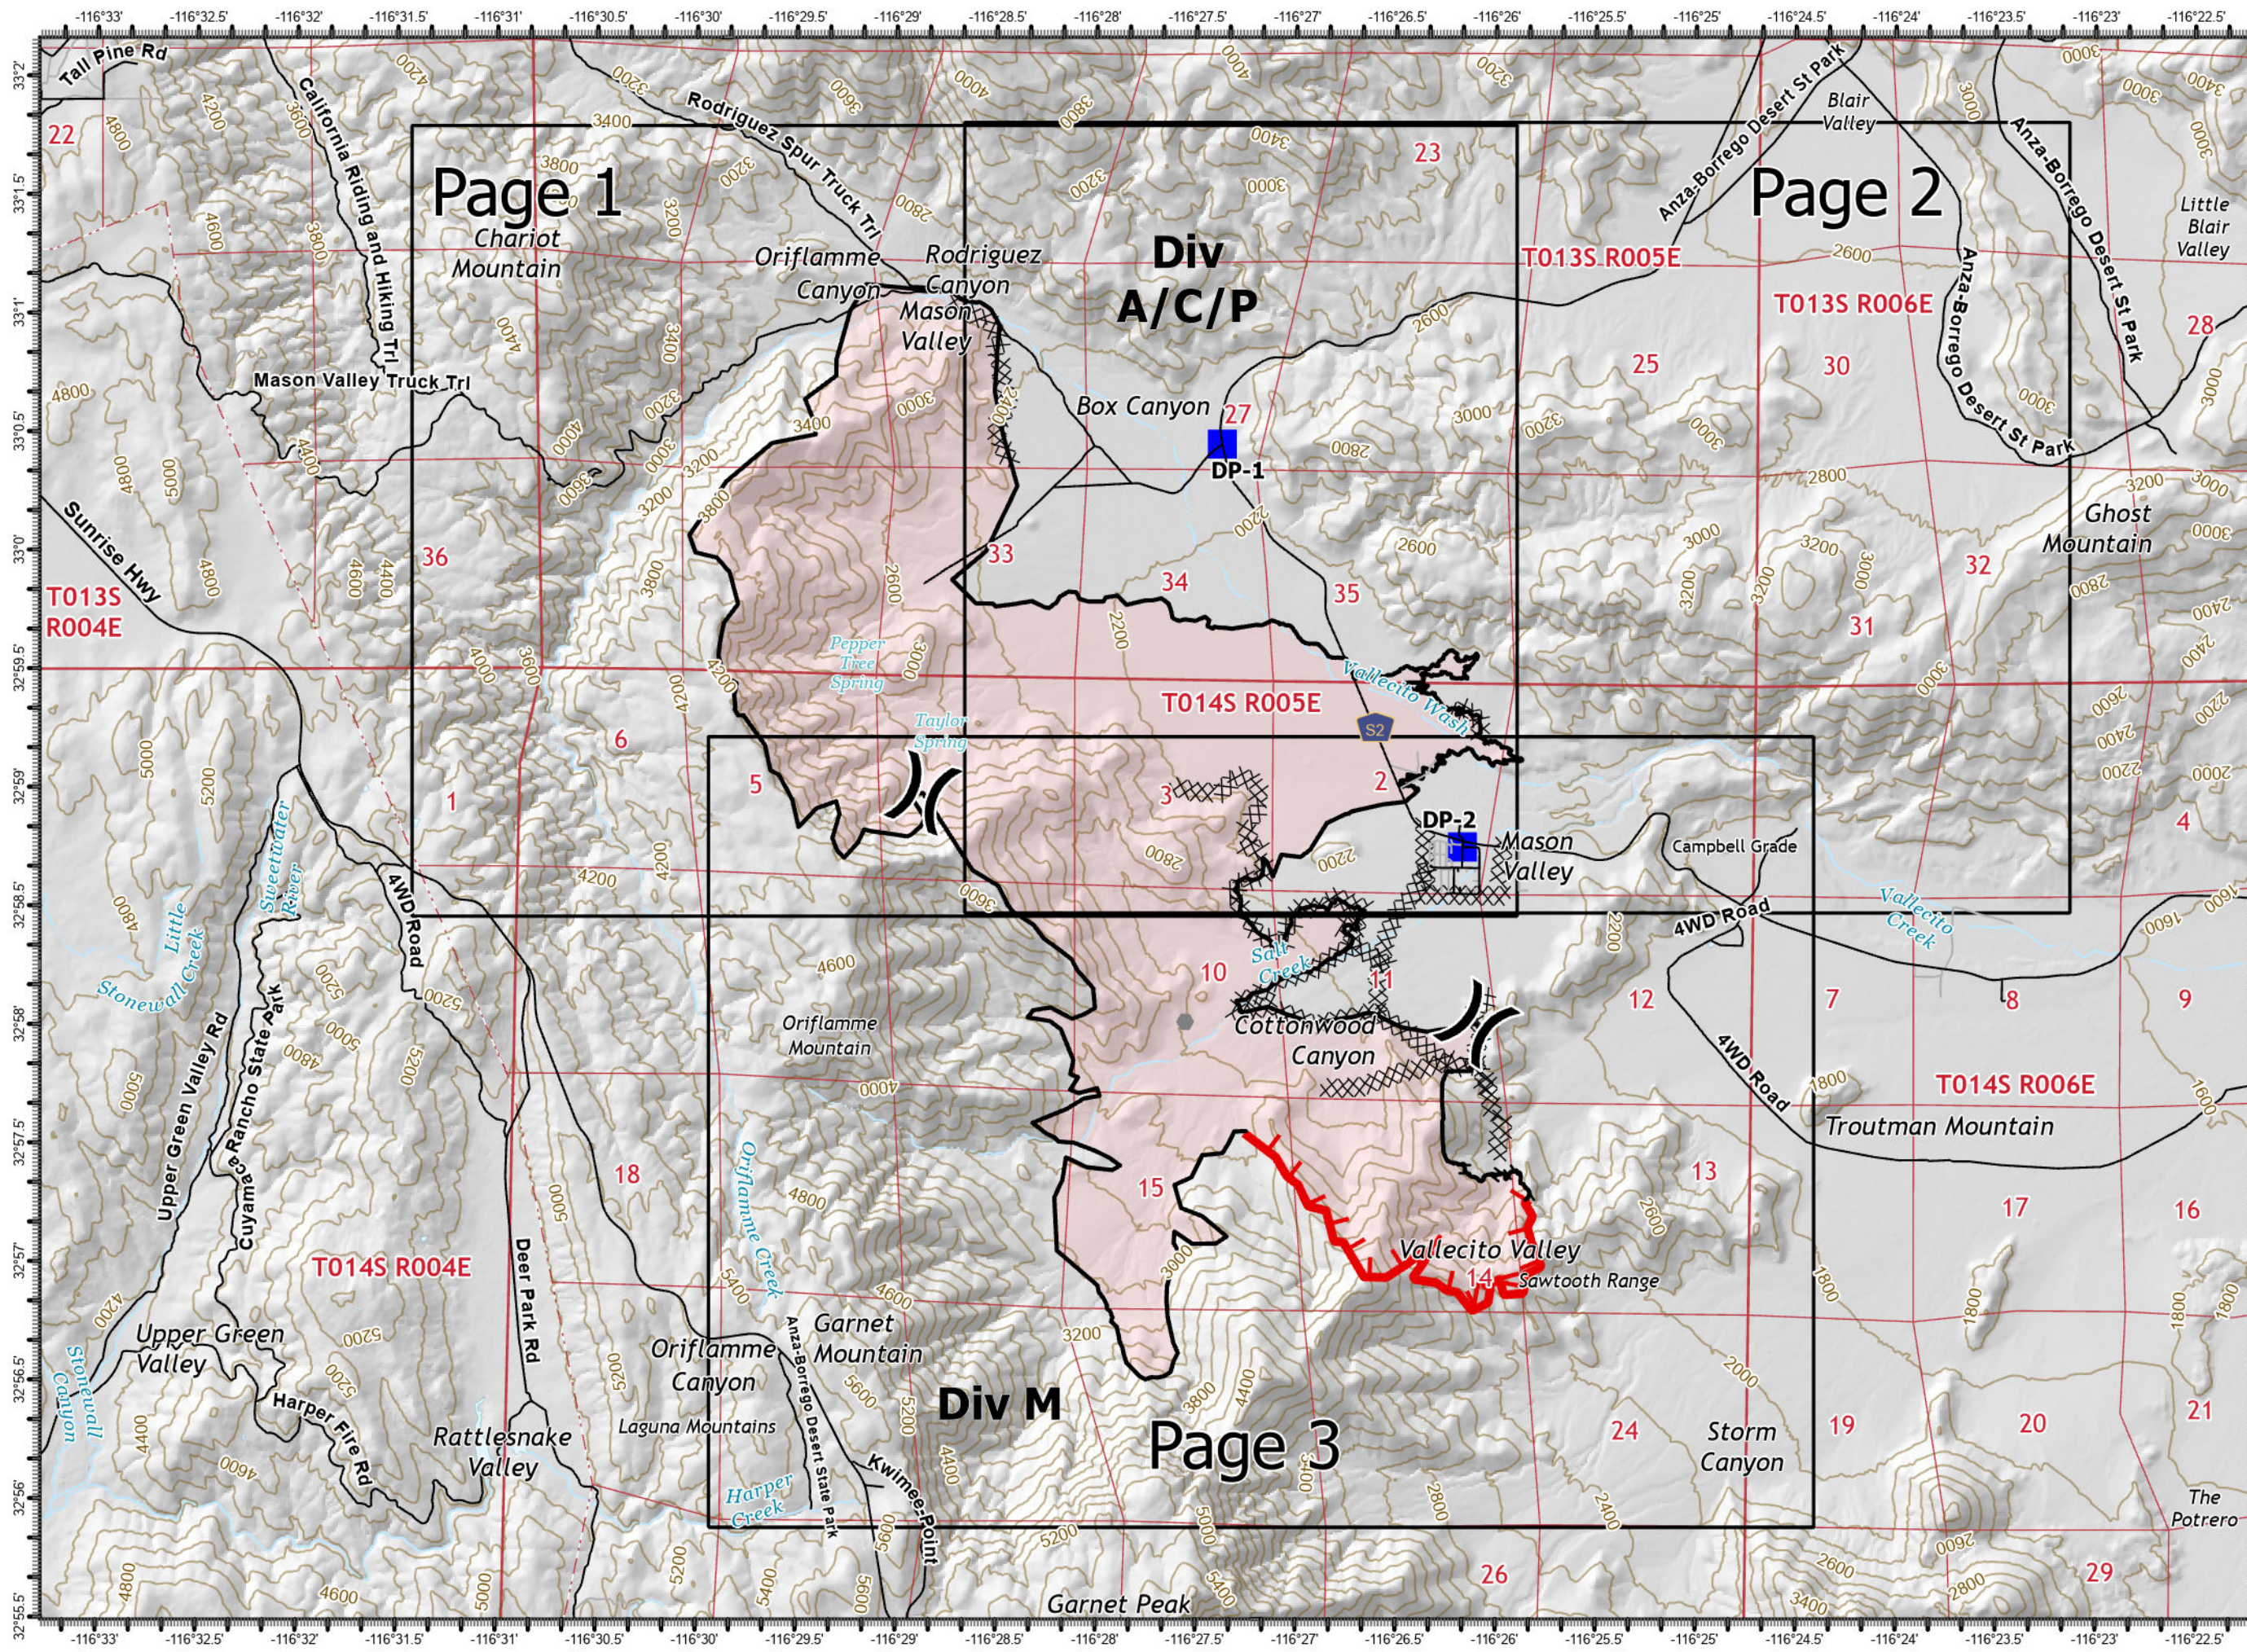

IAP Map

Southern Incident

CA-MVU-007992

May 5, 2021

Index
Page

- (X) Division Break
- Drop Point
- Other
- Completed Dozer Line
- - - Completed Hand Line
- Fire Edge
- Contained Line

MTURNER
5/4/2021
1808 Hours

IAP Map

Southern Incident

CA-MVU-007992

May 5, 2021

Page 1

- () Division Break
- Drop Point
- ▣ Completed Dozer Line
- Contained Line

0 1:24,000 0.5
Miles

MTURNER
5/4/2021
1809 Hours

Oriflamme Mountain

Oriflamme Canyon

Mason Valley

Anza-Borrego Desert State Park

Box Canyon

Oriflamme Creek

Taylor Spring

Pepper Tree Spring

Page 2

- Drop Point
- ▨ Completed Dozer Line
- Contained Line

MTURNER
5/4/2021
1809 Hours

IAP Map

Southern Incident

CA-MVU-007992

May 5, 2021

Page 3