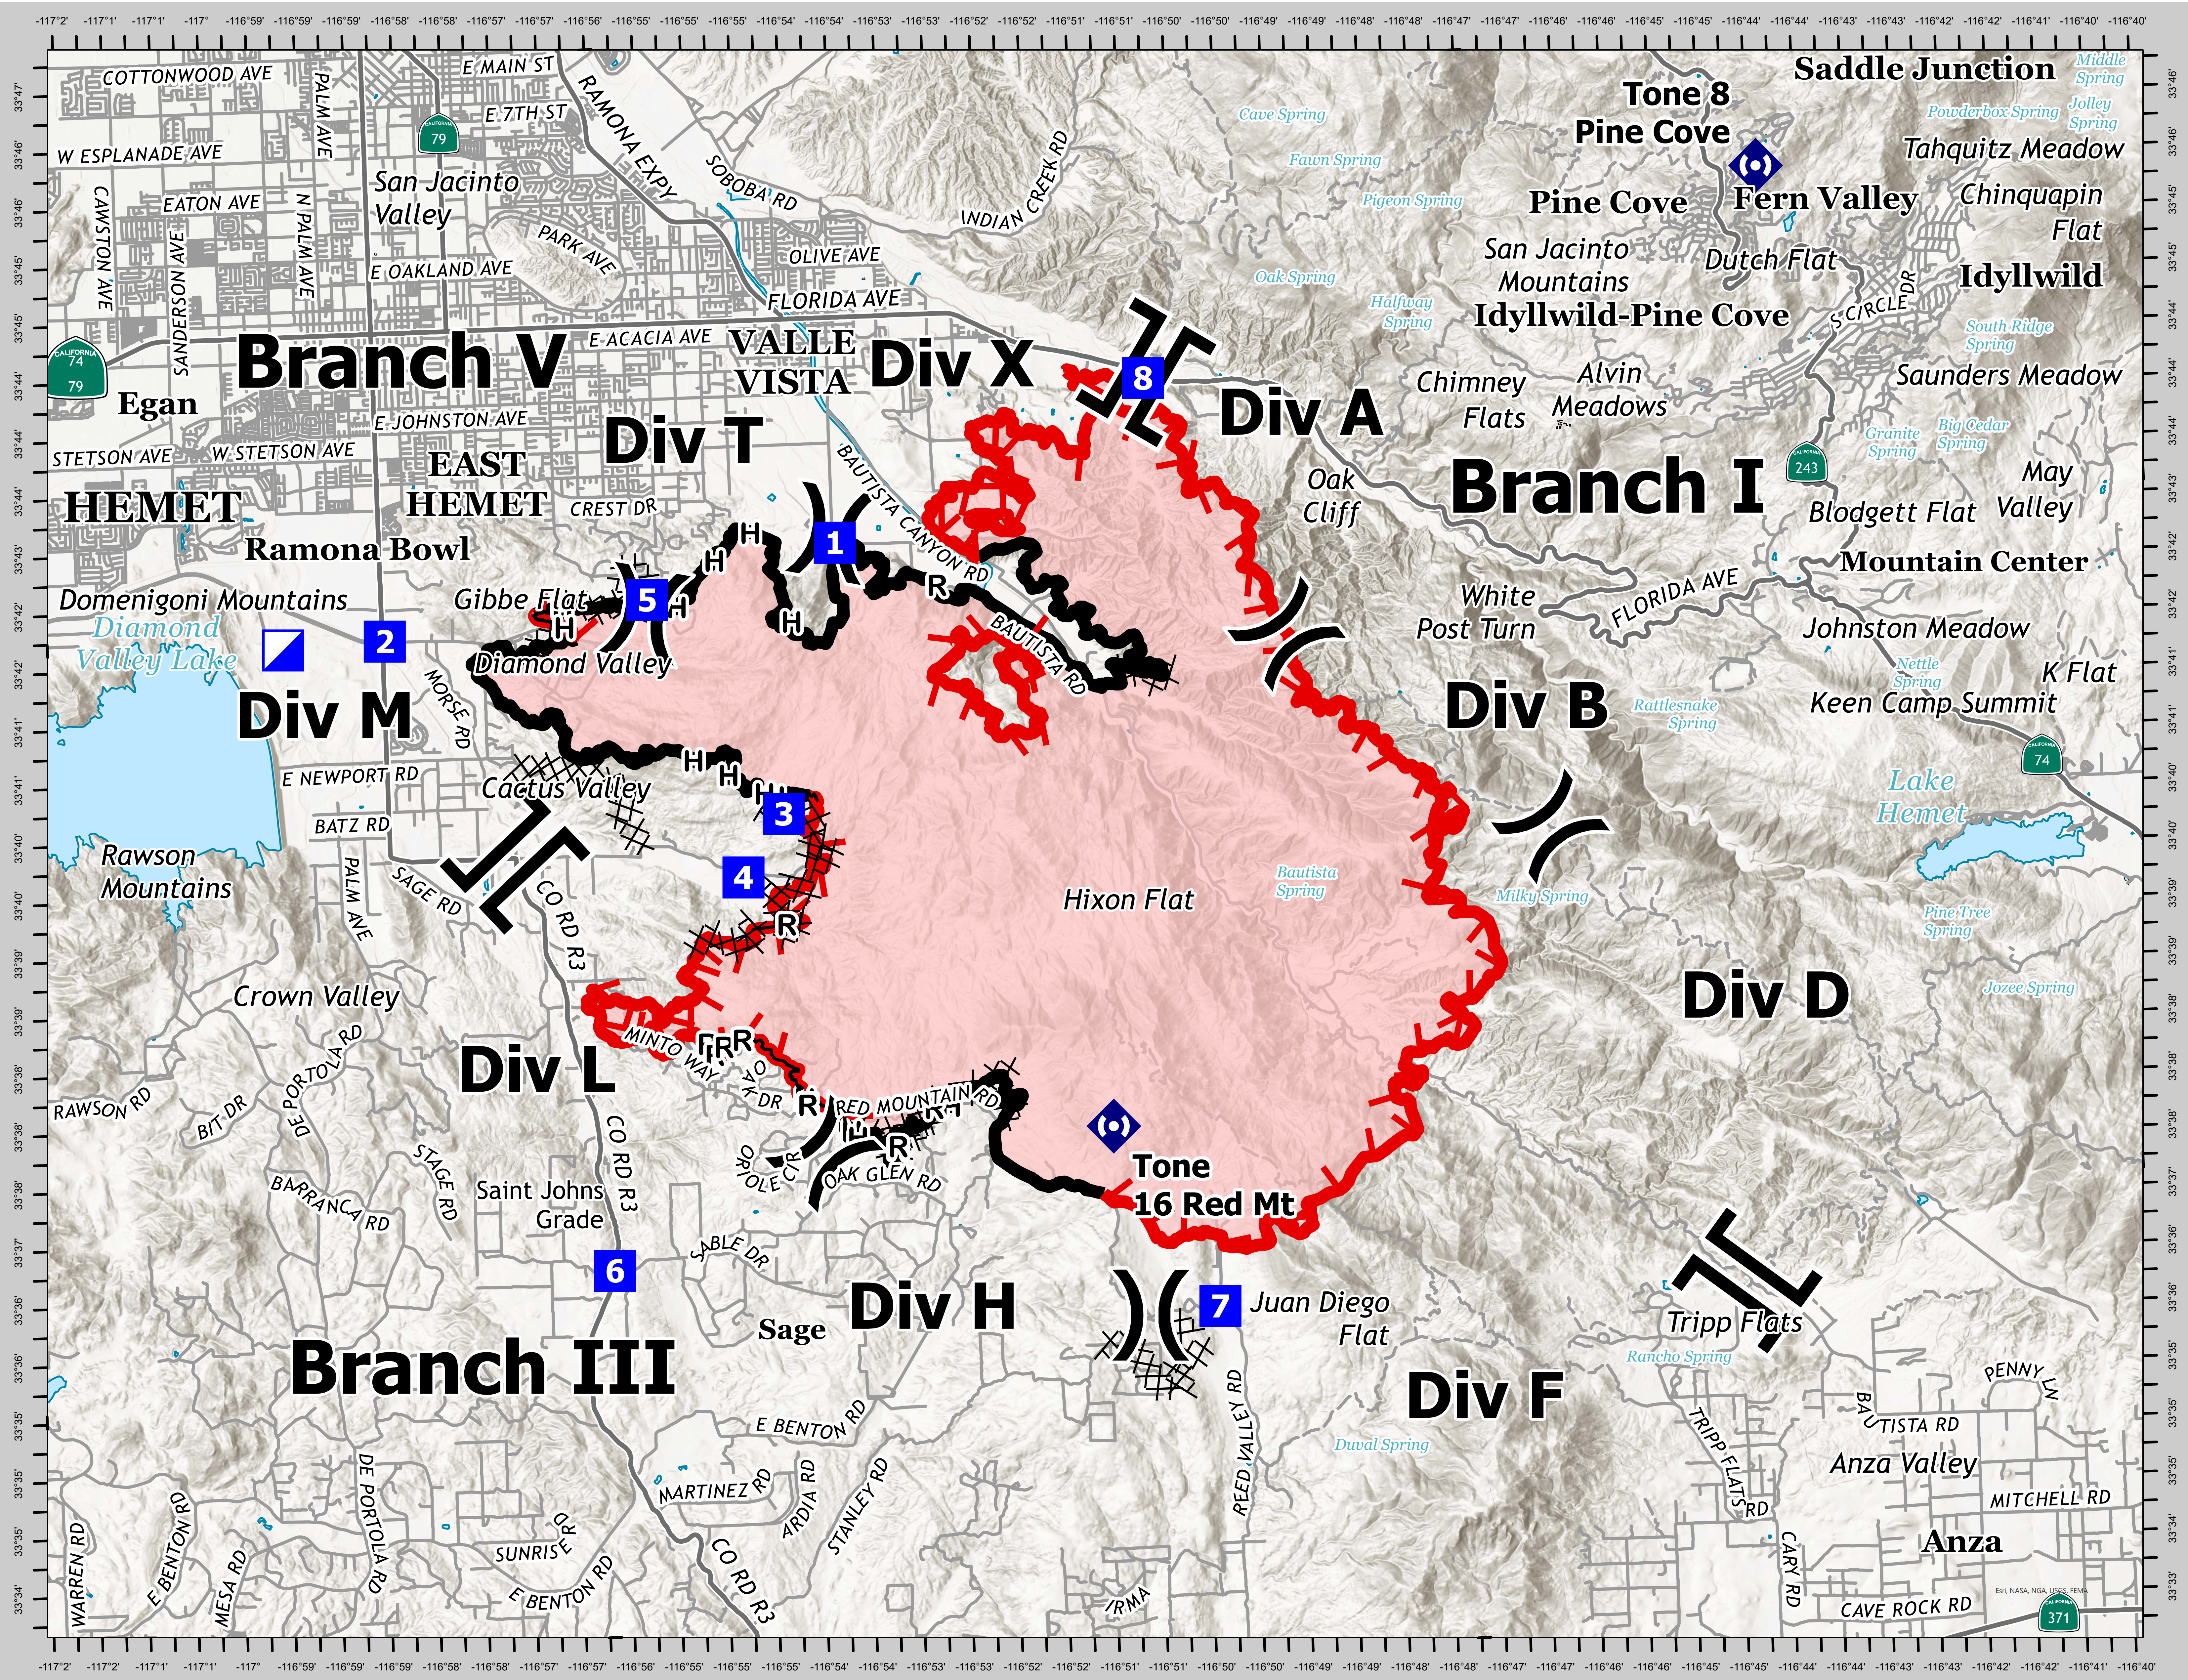

FAIRVIEW INCIDENT BRIEFING MAP

CA-RRU-129712
SEPTEMBER 10, 2022

0 1.25 2.5 5 Miles

CAL FIRE - INCIDENT MANAGEMENT TEAM 6
Established 1994

IMT 6 GISS
9/9/2022
2221 Hours
NAD 83 Teale Albers

DISCLAIMER: The displayed incident data is approximate and should only be used for informational purposes. The information contained in supporting base layers was generated from GIS data maintained by different sources and agencies and is not necessarily accurate to mapping, surveying, or engineering standards.