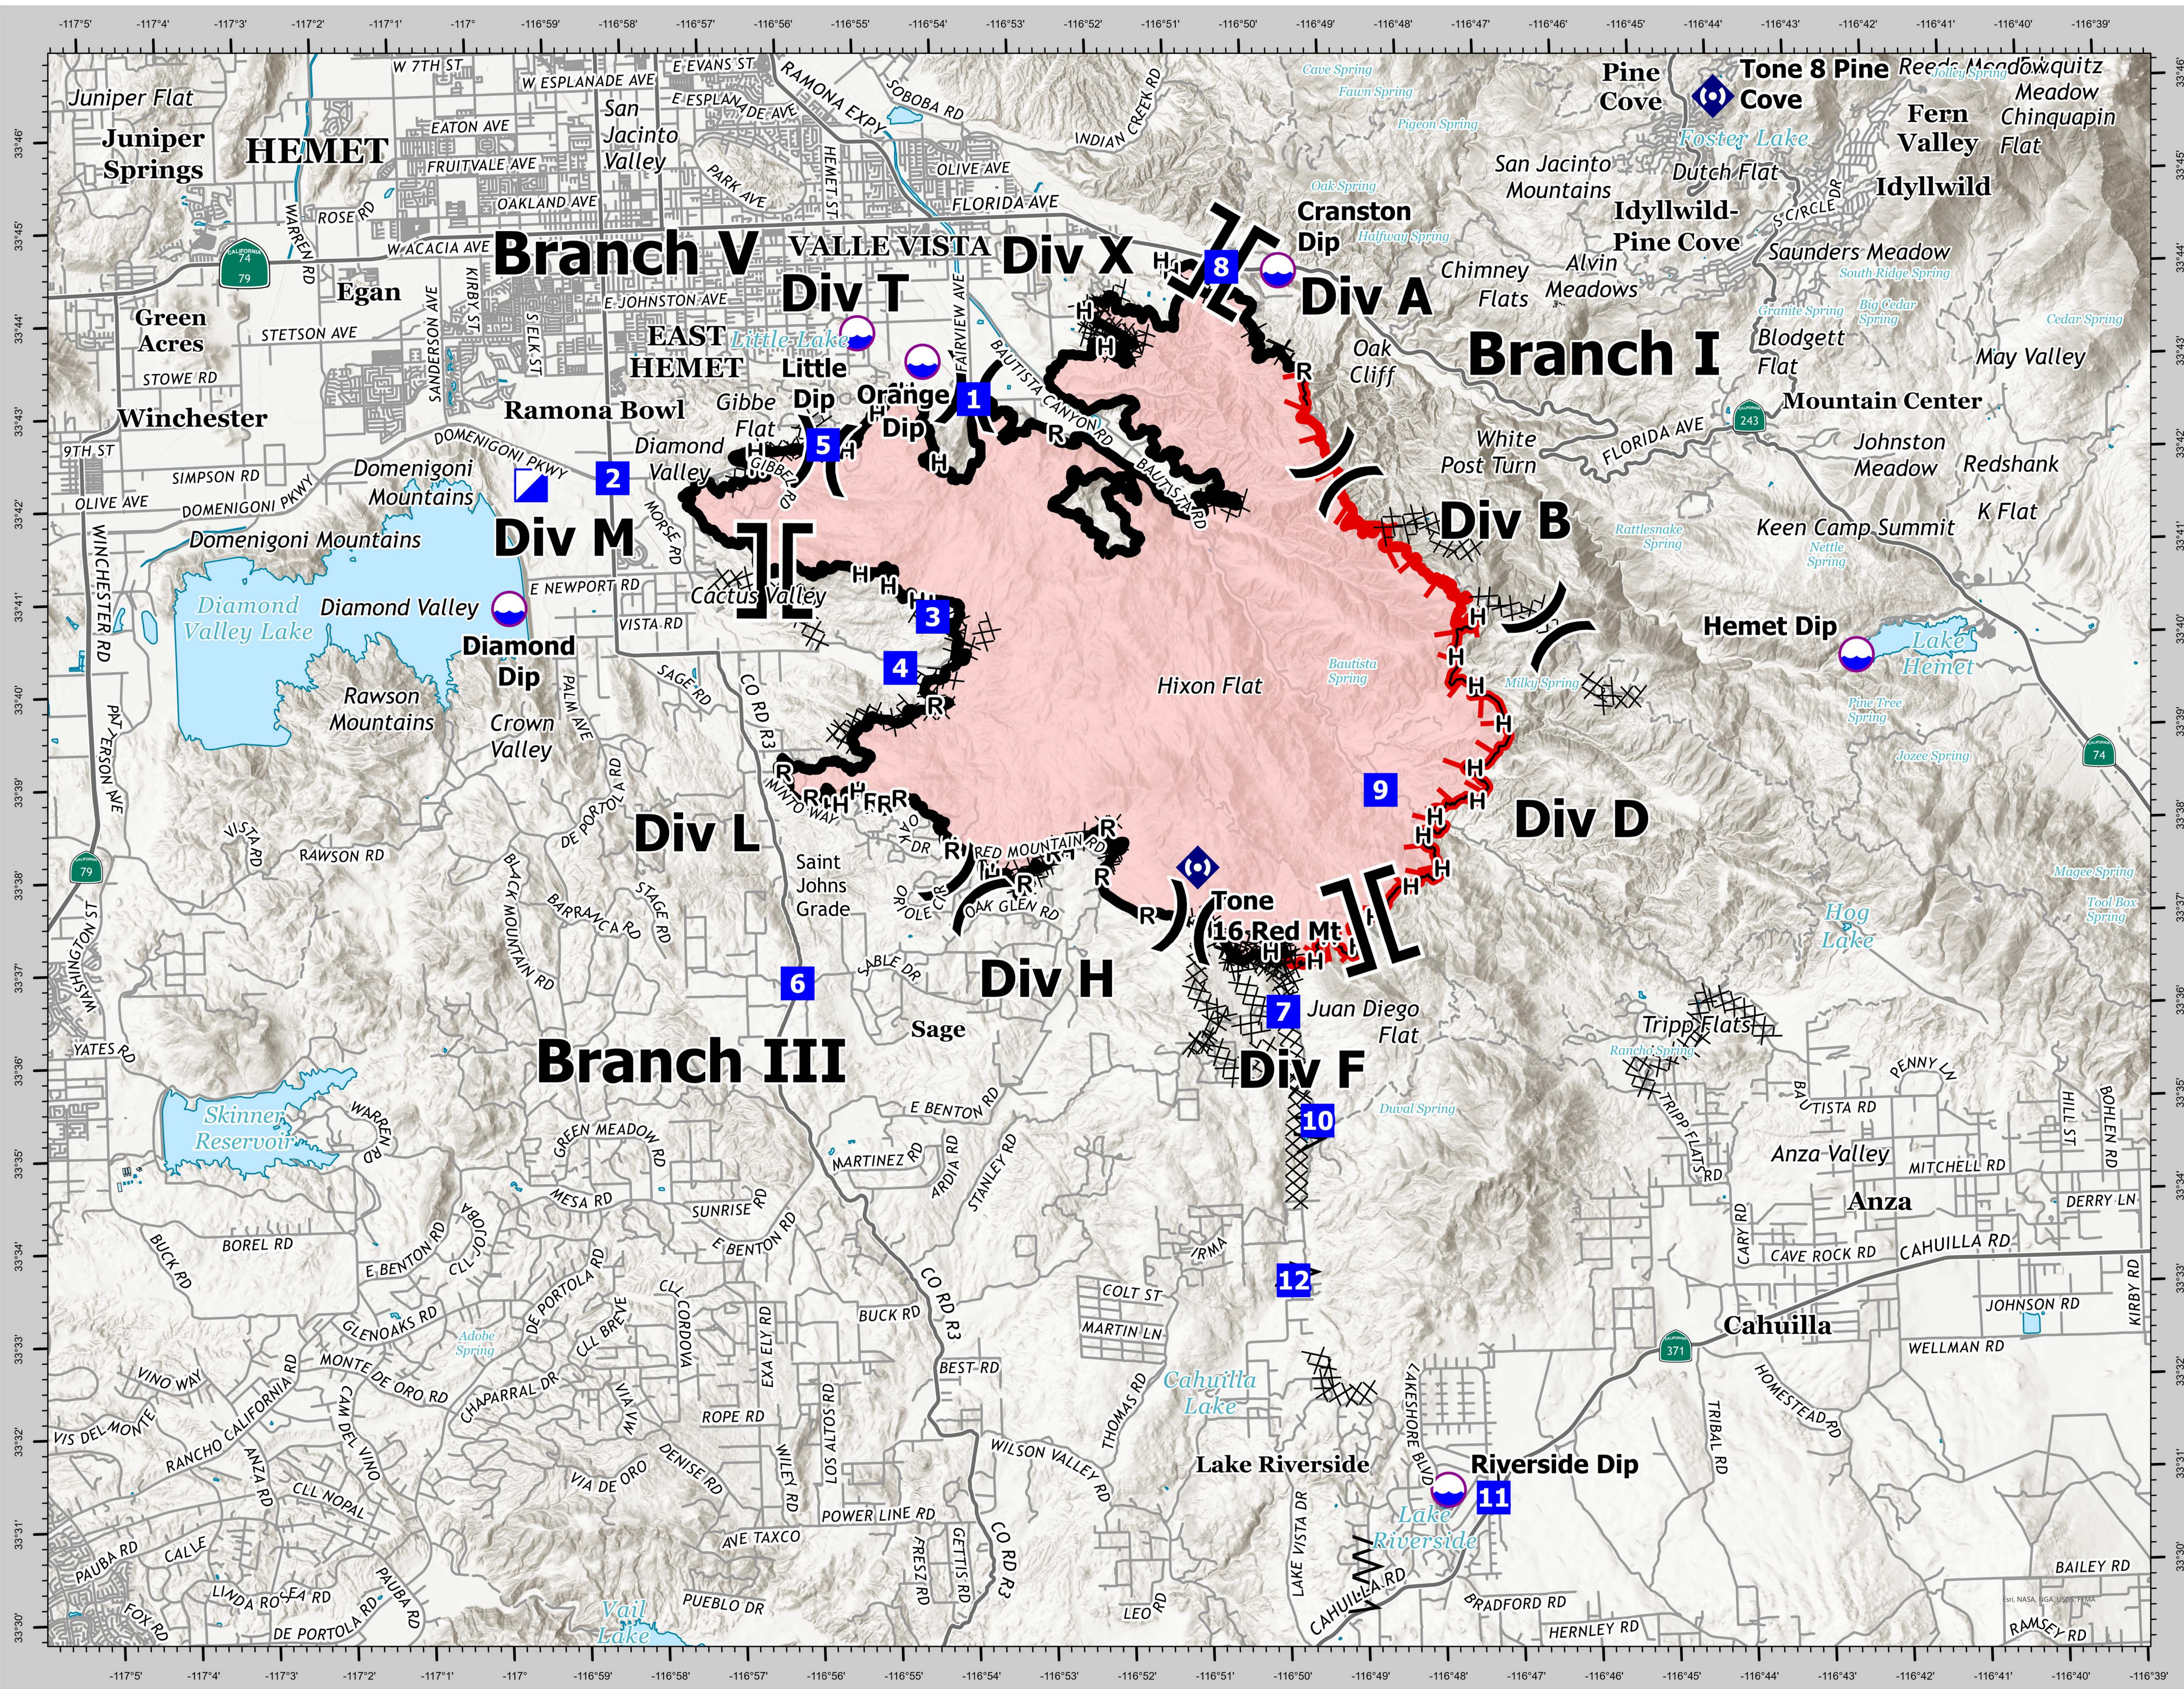

FAIRVIEW INCIDENT BRIEFING MAP

CA-RRU-129712
SEPTEMBER 13, 2022

0 1.75 3.5 7 Miles

CAL FIRE - INCIDENT MANAGEMENT TEAM 6
Established 1994

IMT 6 GISS
9/12/2022
2319 Hours
NAD 83 Teale Albers

DISCLAIMER: The displayed incident data is approximate and should only be used for informational purposes. The information contained in mapping base layers was generated from GIS data maintained by different sources and agencies and is not necessarily accurate to mapping, surveying, or engineering standards.