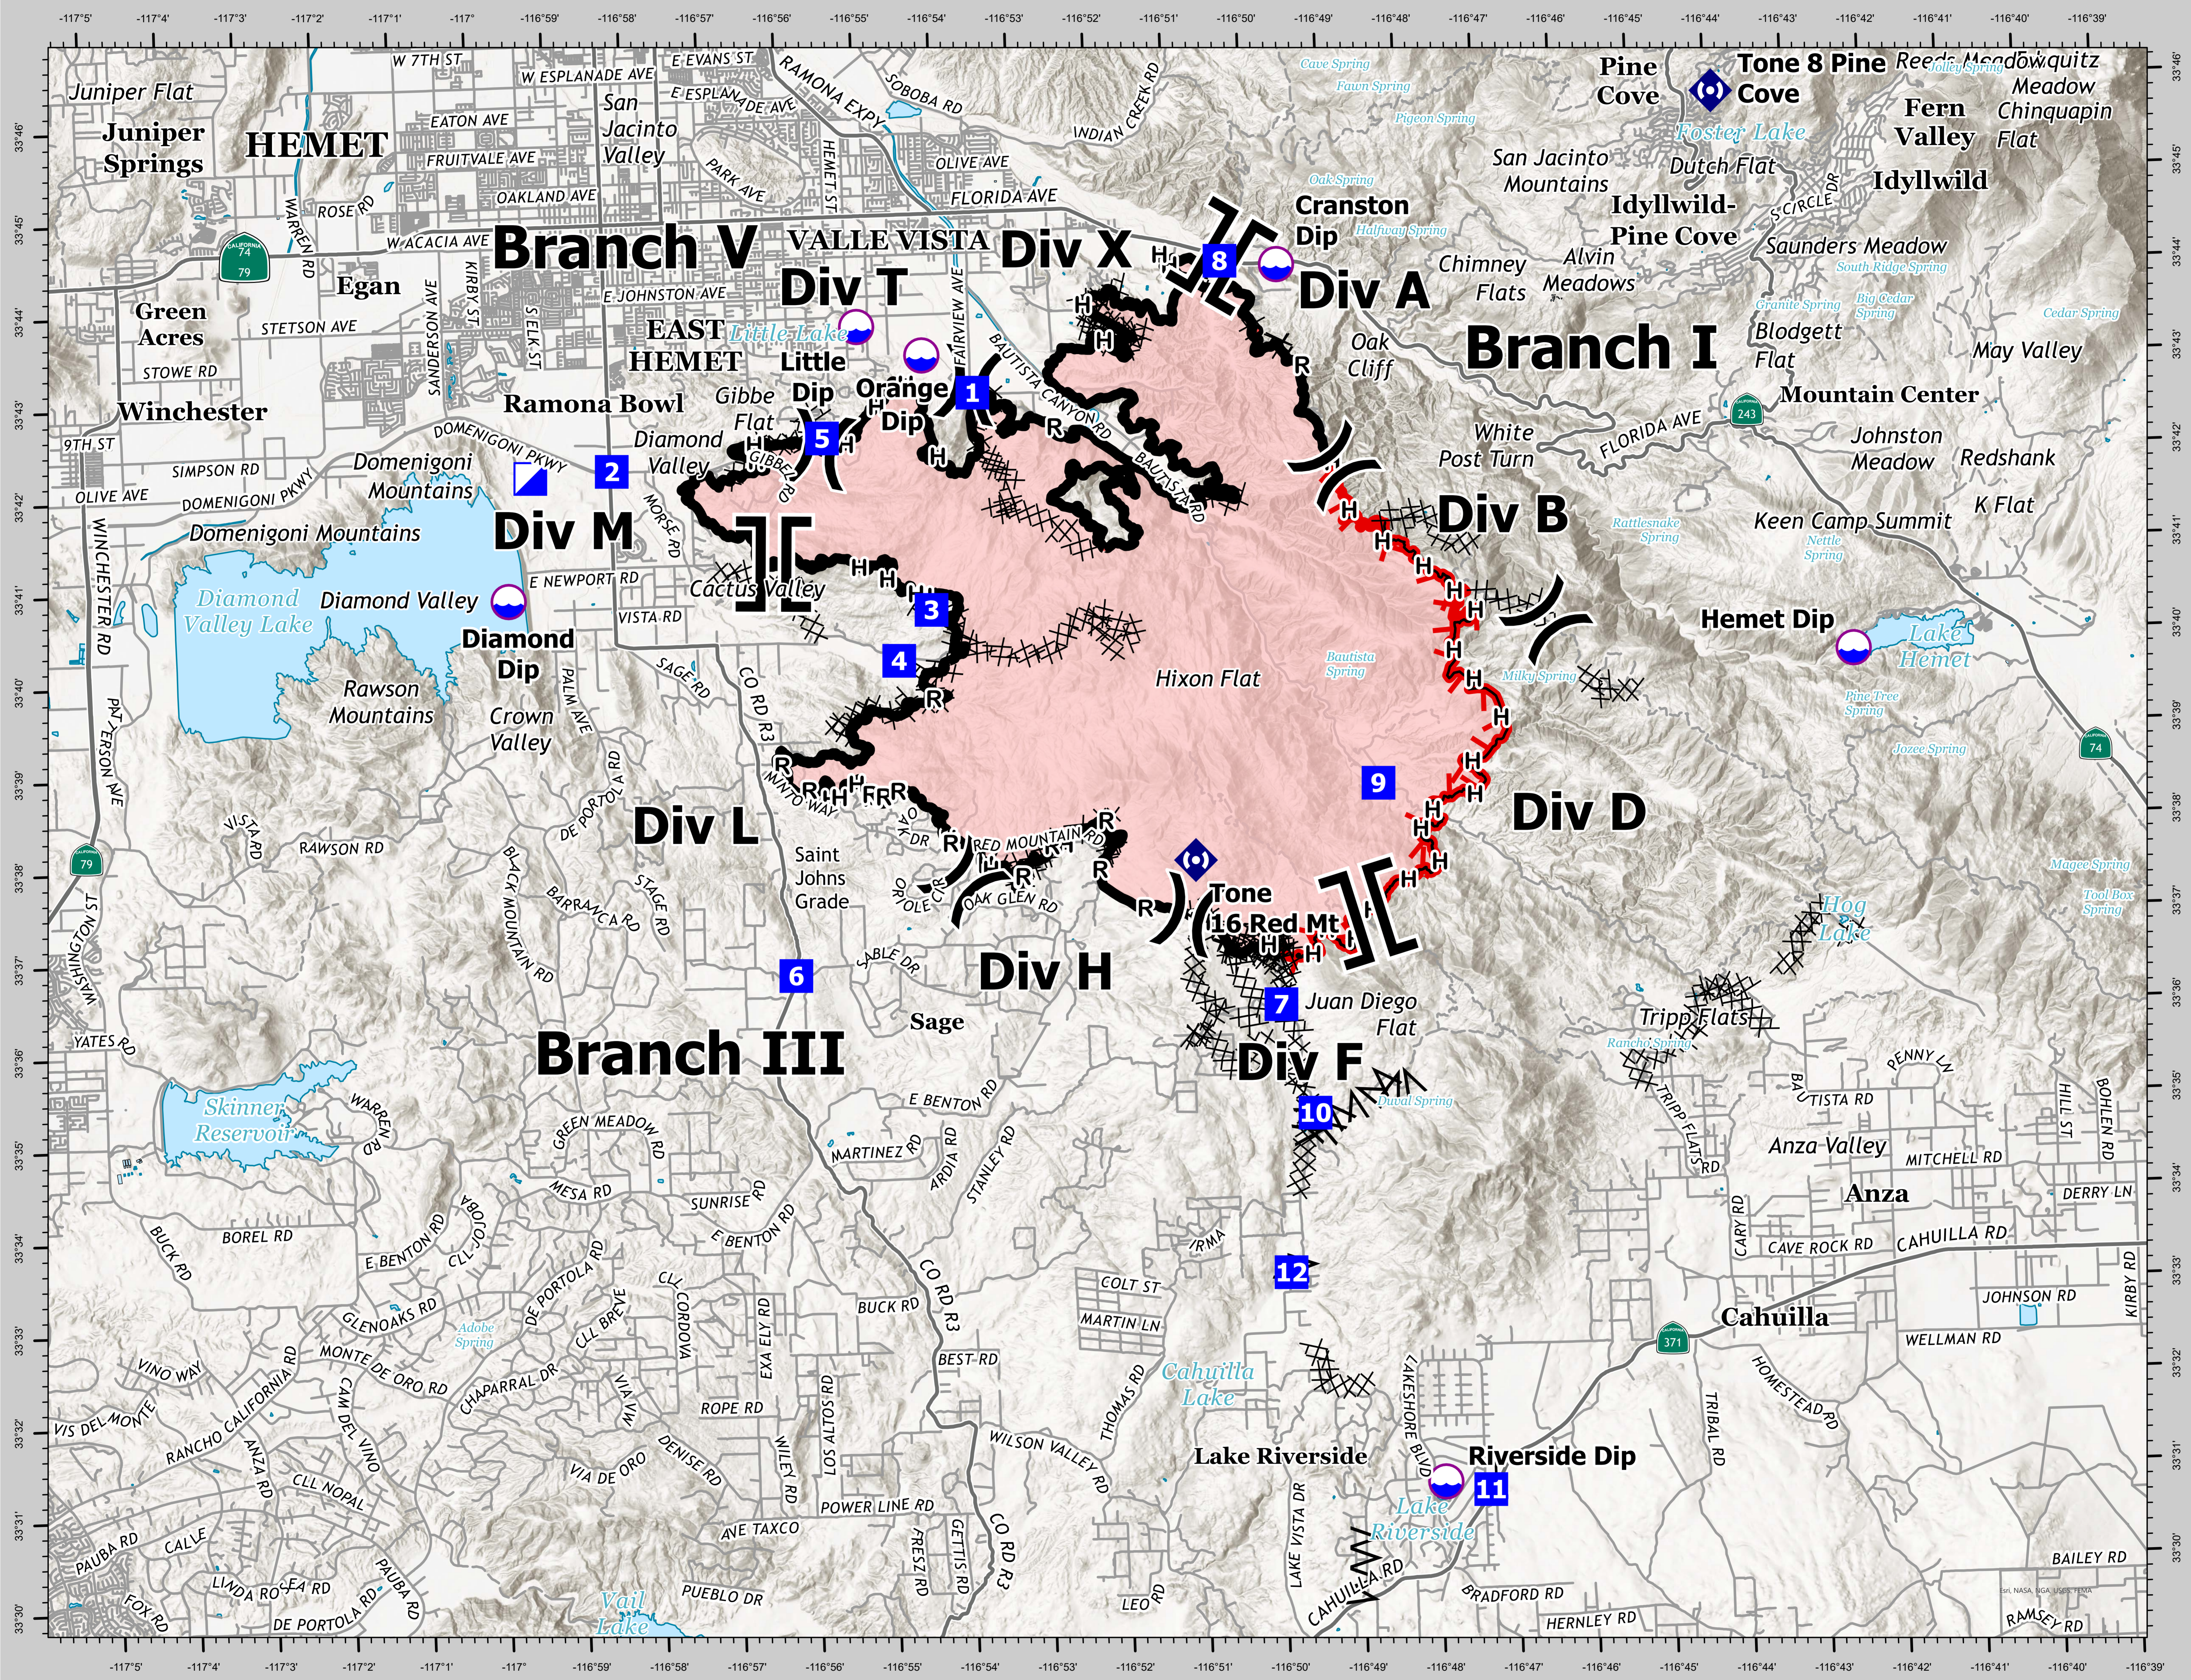

FAIRVIEW INCIDENT BRIEFING MAP

CA-RRU-129712
SEPTEMBER 14, 2022

| | | | | | |
|--|--|--|--|--|--|
| | | | | | |
| | | | | | |

0 1.75 3.5 7 Miles

CAL FIRE - INCIDENT MANAGEMENT TEAM 6
Established 1994

IMT 6 GISS
9/13/2022
1756 Hours
NAD 83 Teale Albers

DISCLAIMER: The displayed incident data is approximate and should only be used for informational purposes. The information contained in this briefing map was generated from GIS data maintained by different sources and agencies and is not necessarily accurate to mapping, surveying, or engineering standards.