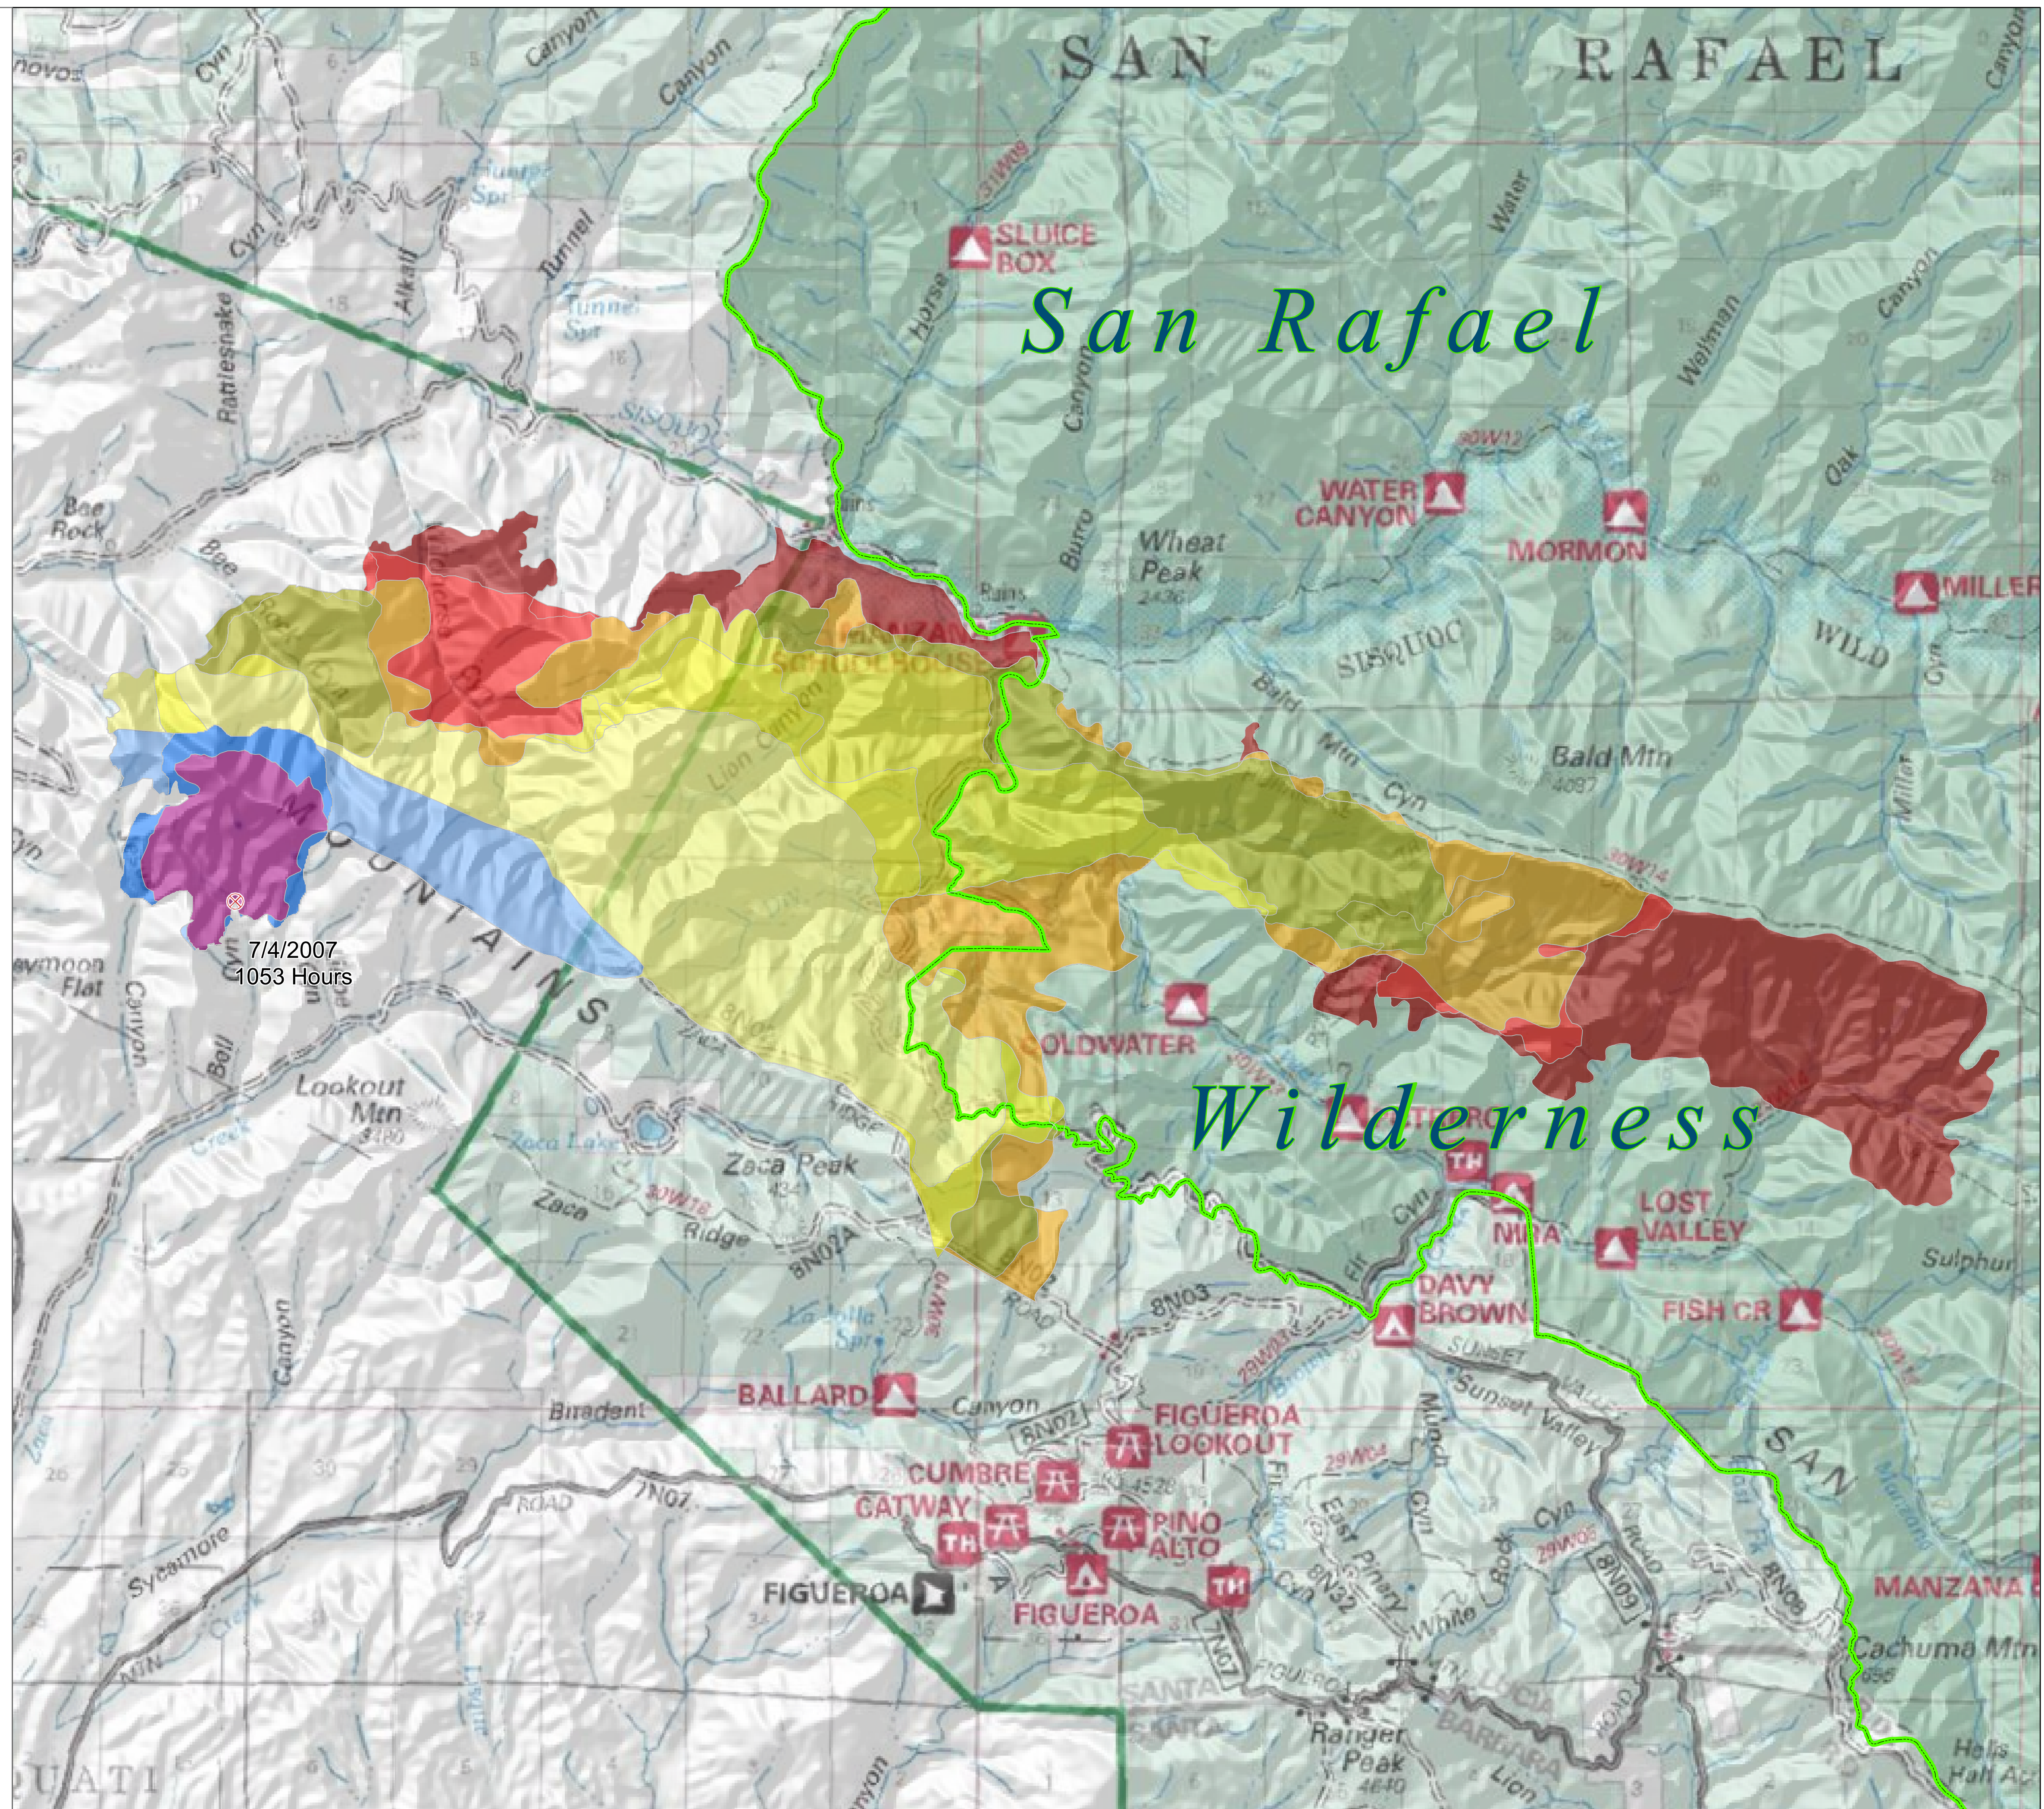

# Zaca Incident CA-SBC-005316

## Fire Progression

July 14, 2007

Date	Time	Acres Burned	Total Acres
	7/5/2007 0600 hrs	675	675
	7/5/2007 1100 hrs	265	940
	7/5/2007 2200 hrs	816	1756
	7/6/2007 2200 hrs	3910	5666
	7/7/2007 1630 hrs	823	6489
	7/8/2007 1900 hrs	1731	8220
	7/9/2007 1900 hrs	2174	10394
	7/10/2007 1717 hrs	1500	11894
	7/11/2007 1708 hrs	766	12660
	7/12/2007 1730 hrs	840	13500
	7/13/2007 1800 hrs	3100	16,600
	Wilderness Boundary		
	Fire Point of Origin		

Fire Perimeter as of July 13, 2007 at 1800 hrs

CLK Zaca Fire GIS