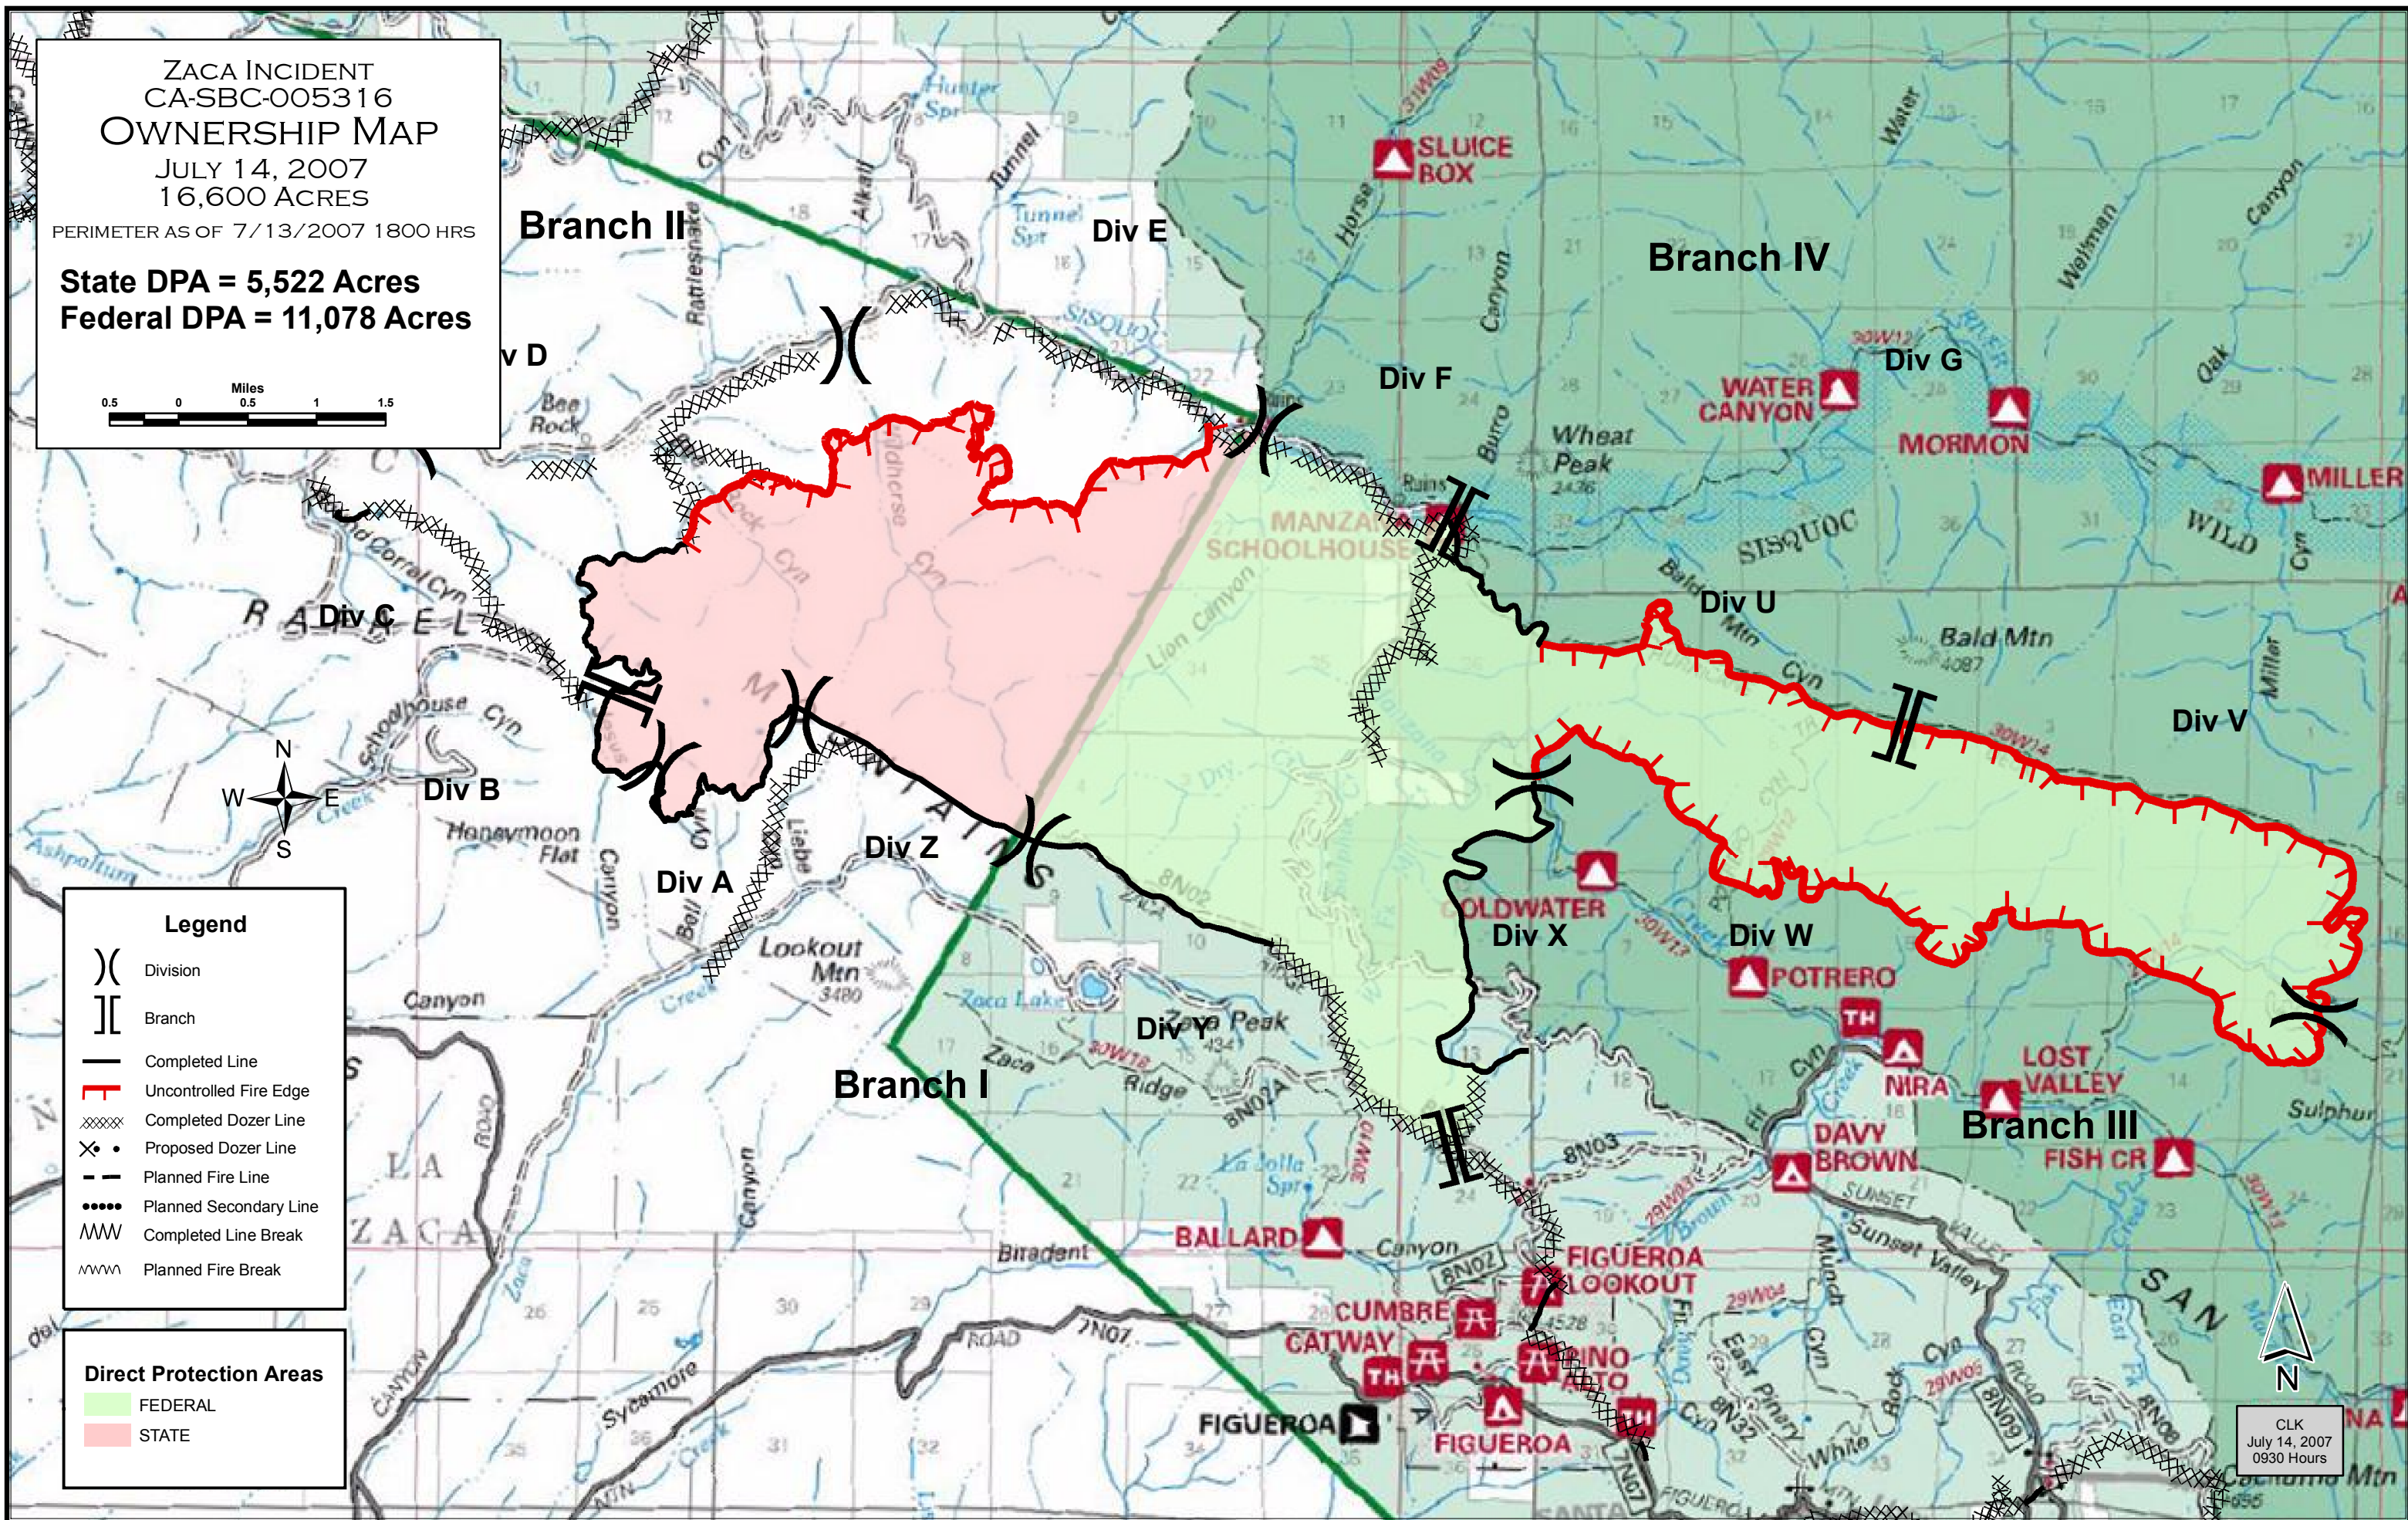

ZACA INCIDENT
 CA-SBC-005316
OWNERSHIP MAP

JULY 14, 2007
 16,600 ACRES

PERIMETER AS OF 7/13/2007 1800 HRS

State DPA = 5,522 Acres
Federal DPA = 11,078 Acres

Legend

- Division
- Branch
- Completed Line
- Uncontrolled Fire Edge
- Completed Dozer Line
- Proposed Dozer Line
- Planned Fire Line
- Planned Secondary Line
- Completed Line Break
- Planned Fire Break

Direct Protection Areas

- FEDERAL
- STATE

CLK
 July 14, 2007
 0930 Hours