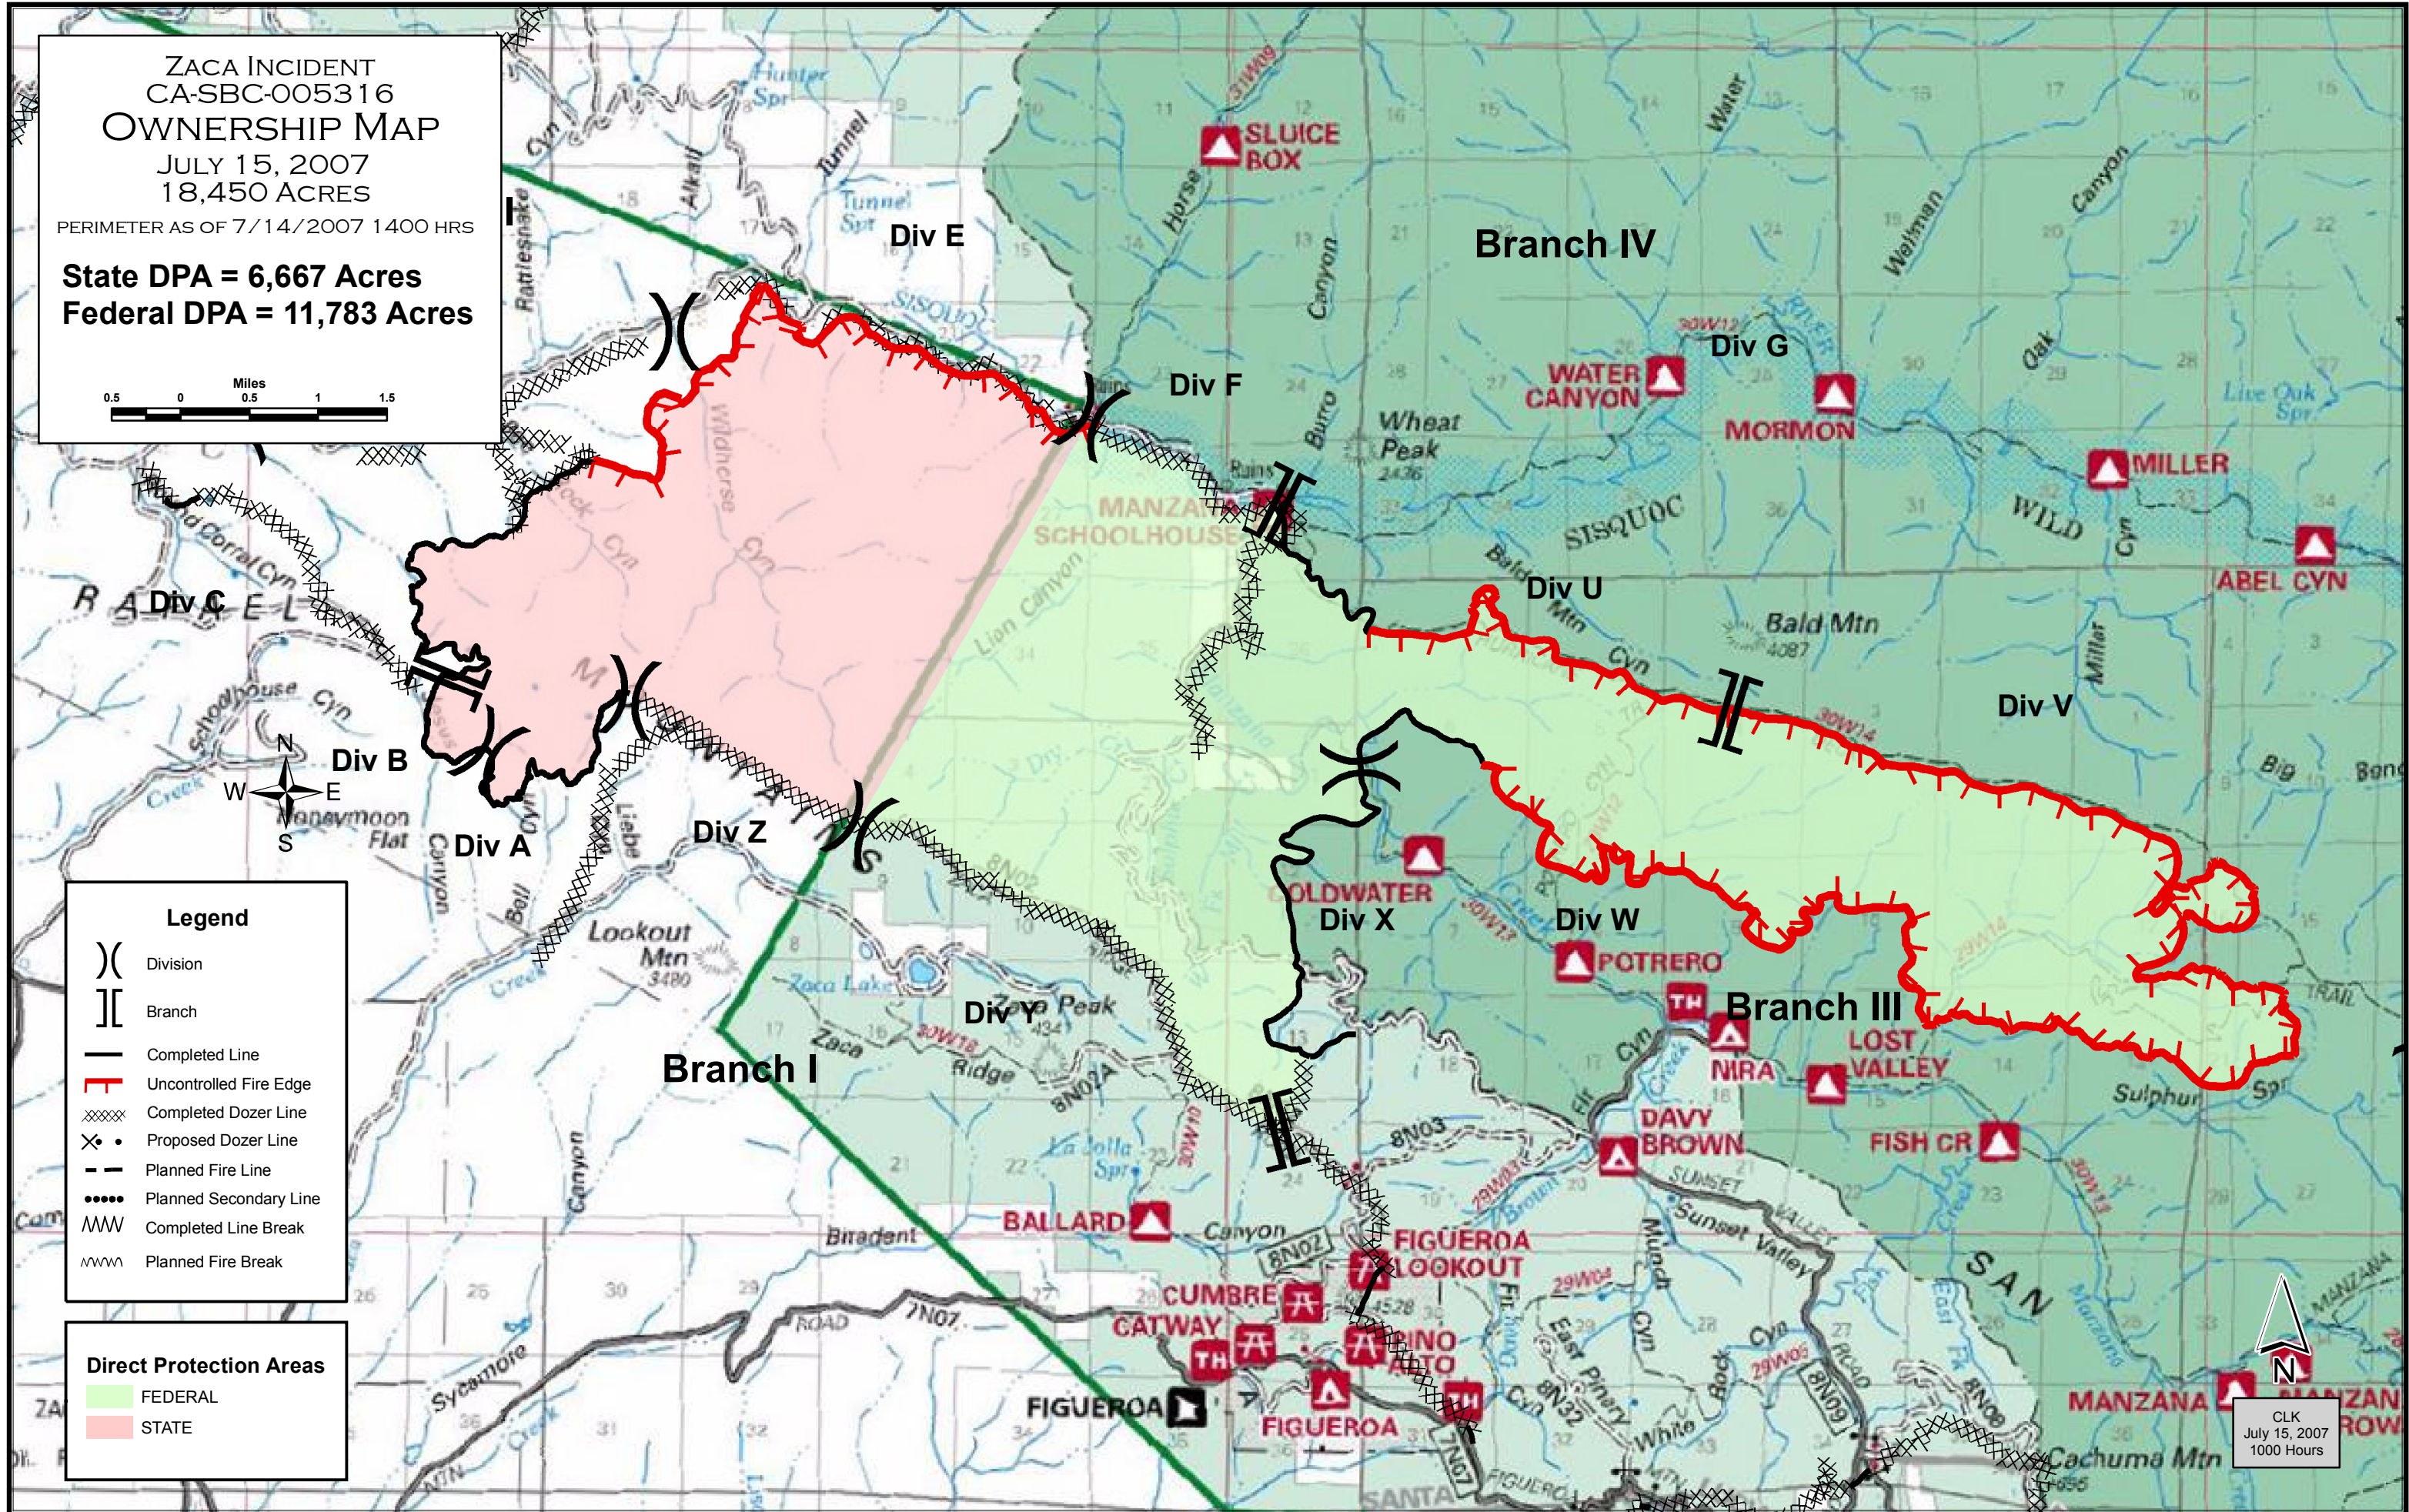

ZACA INCIDENT  
 CA-SBC-005316  
**OWNERSHIP MAP**

JULY 15, 2007  
 18,450 ACRES

PERIMETER AS OF 7/14/2007 1400 HRS

**State DPA = 6,667 Acres**  
**Federal DPA = 11,783 Acres**

**Legend**

- Division
- Branch
- Completed Line
- Uncontrolled Fire Edge
- Completed Dozer Line
- Proposed Dozer Line
- Planned Fire Line
- Planned Secondary Line
- Completed Line Break
- Planned Fire Break

**Direct Protection Areas**

- FEDERAL
- STATE

CLK  
 July 15, 2007  
 1000 Hours