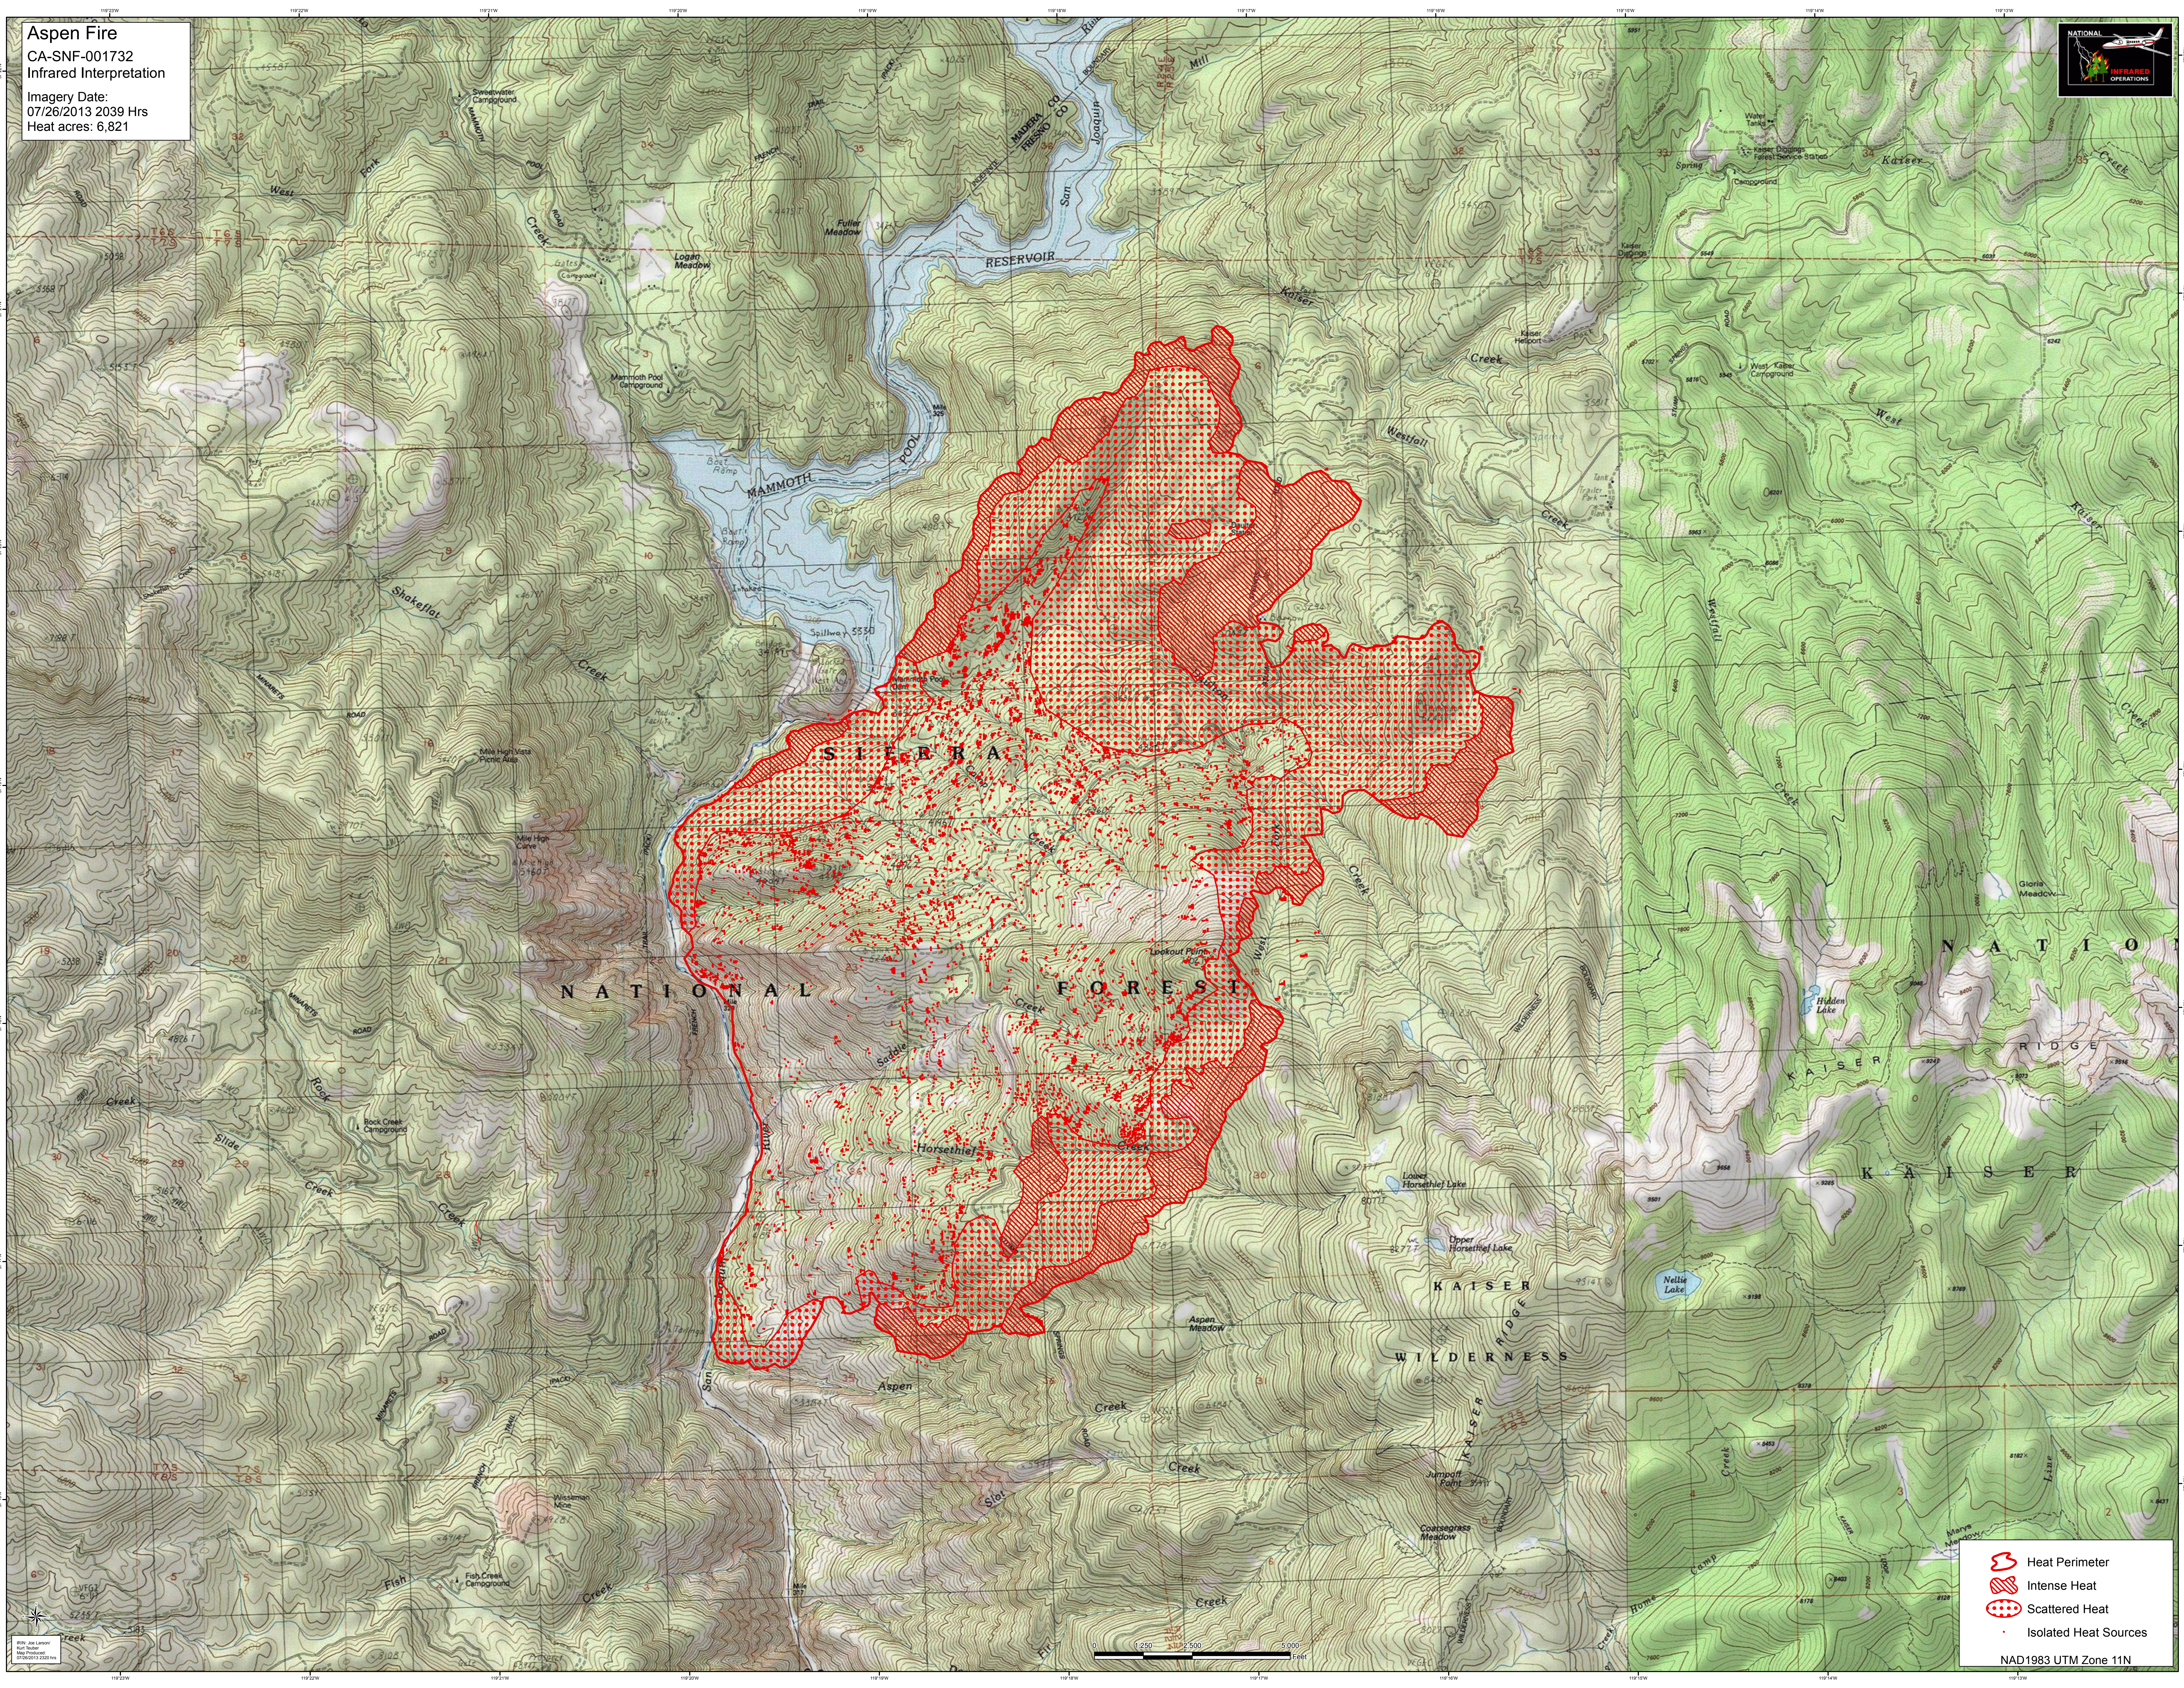

Aspen Fire
CA-SNF-001732
Infrared Interpretation

Imagery Date:
07/26/2013 2039 Hrs
Heat acres: 6,821

Heat Perimeter
Intense Heat
Scattered Heat
Isolated Heat Sources

NAD1983 UTM Zone 11N

Scale: 1:250,000