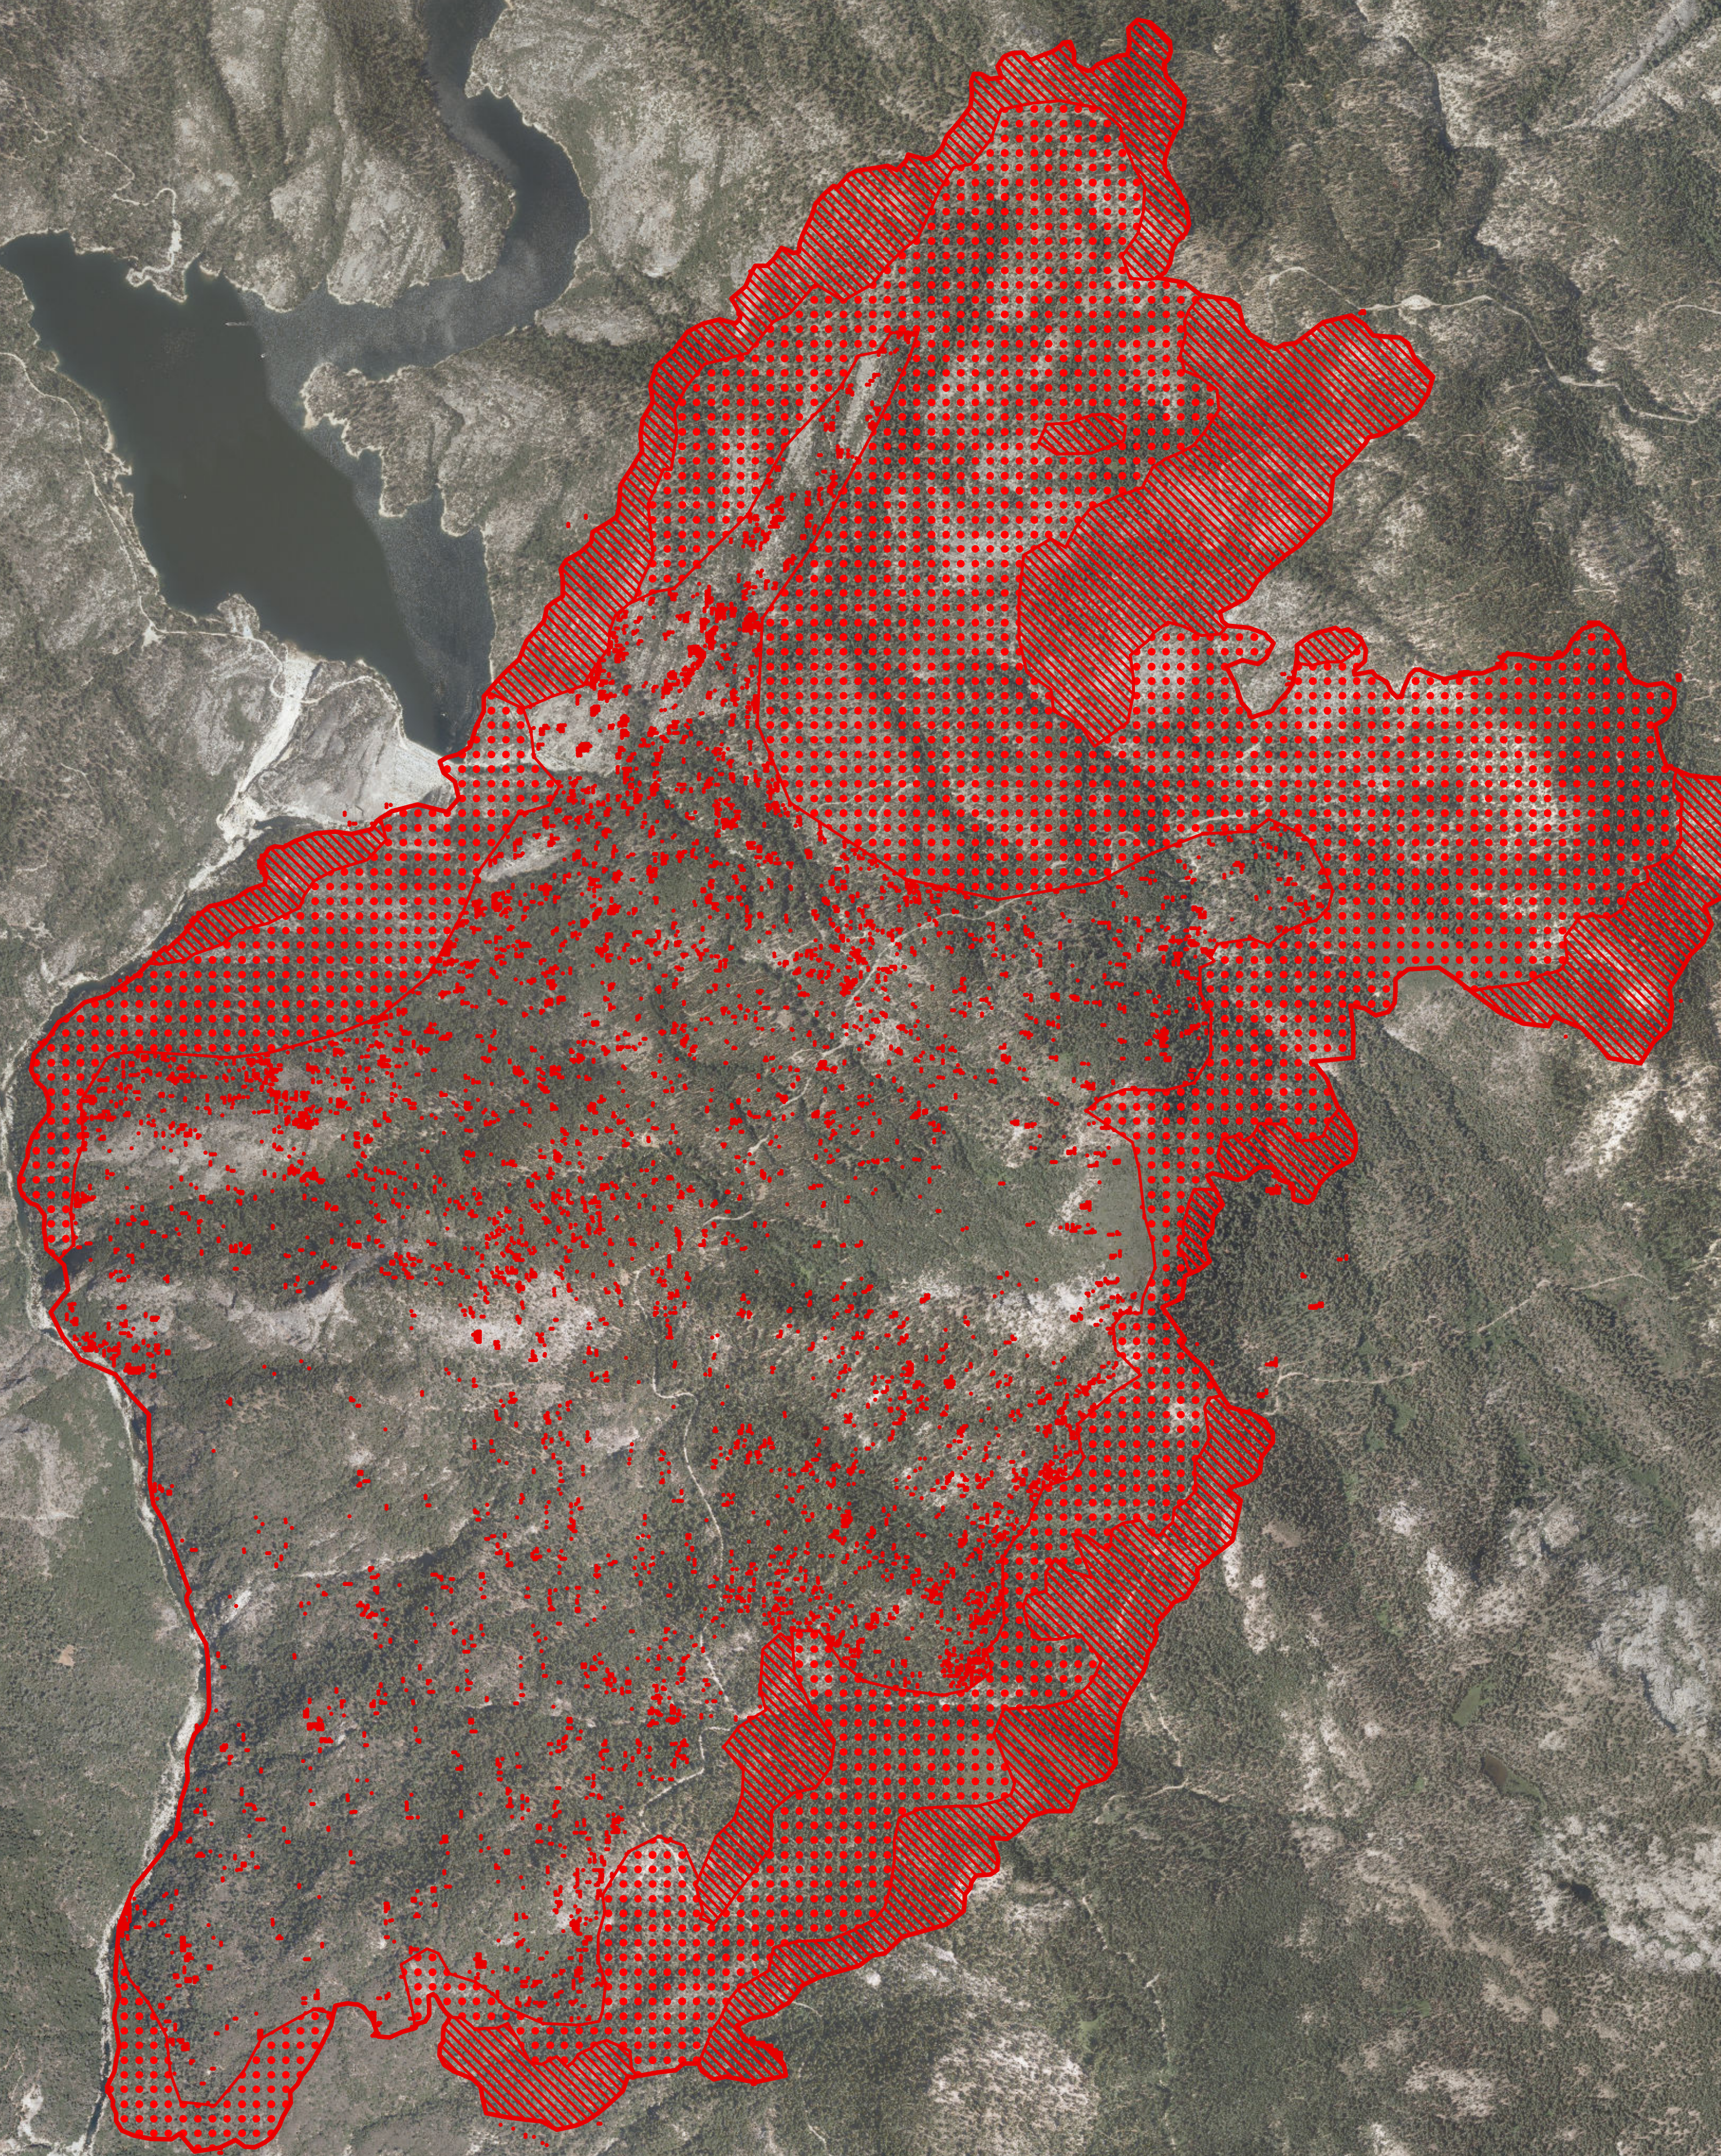

Aspen Fire  
CA-SNF-001732  
Infrared Interpretation  
Imagery Date:  
07/26/2013 2039 Hrs  
Heat acres: 6,821

 Heat Perimeter  
 Intense Heat  
 Scattered Heat  
 Isolated Heat Sources  
NAD1983 UTM Zone 11N