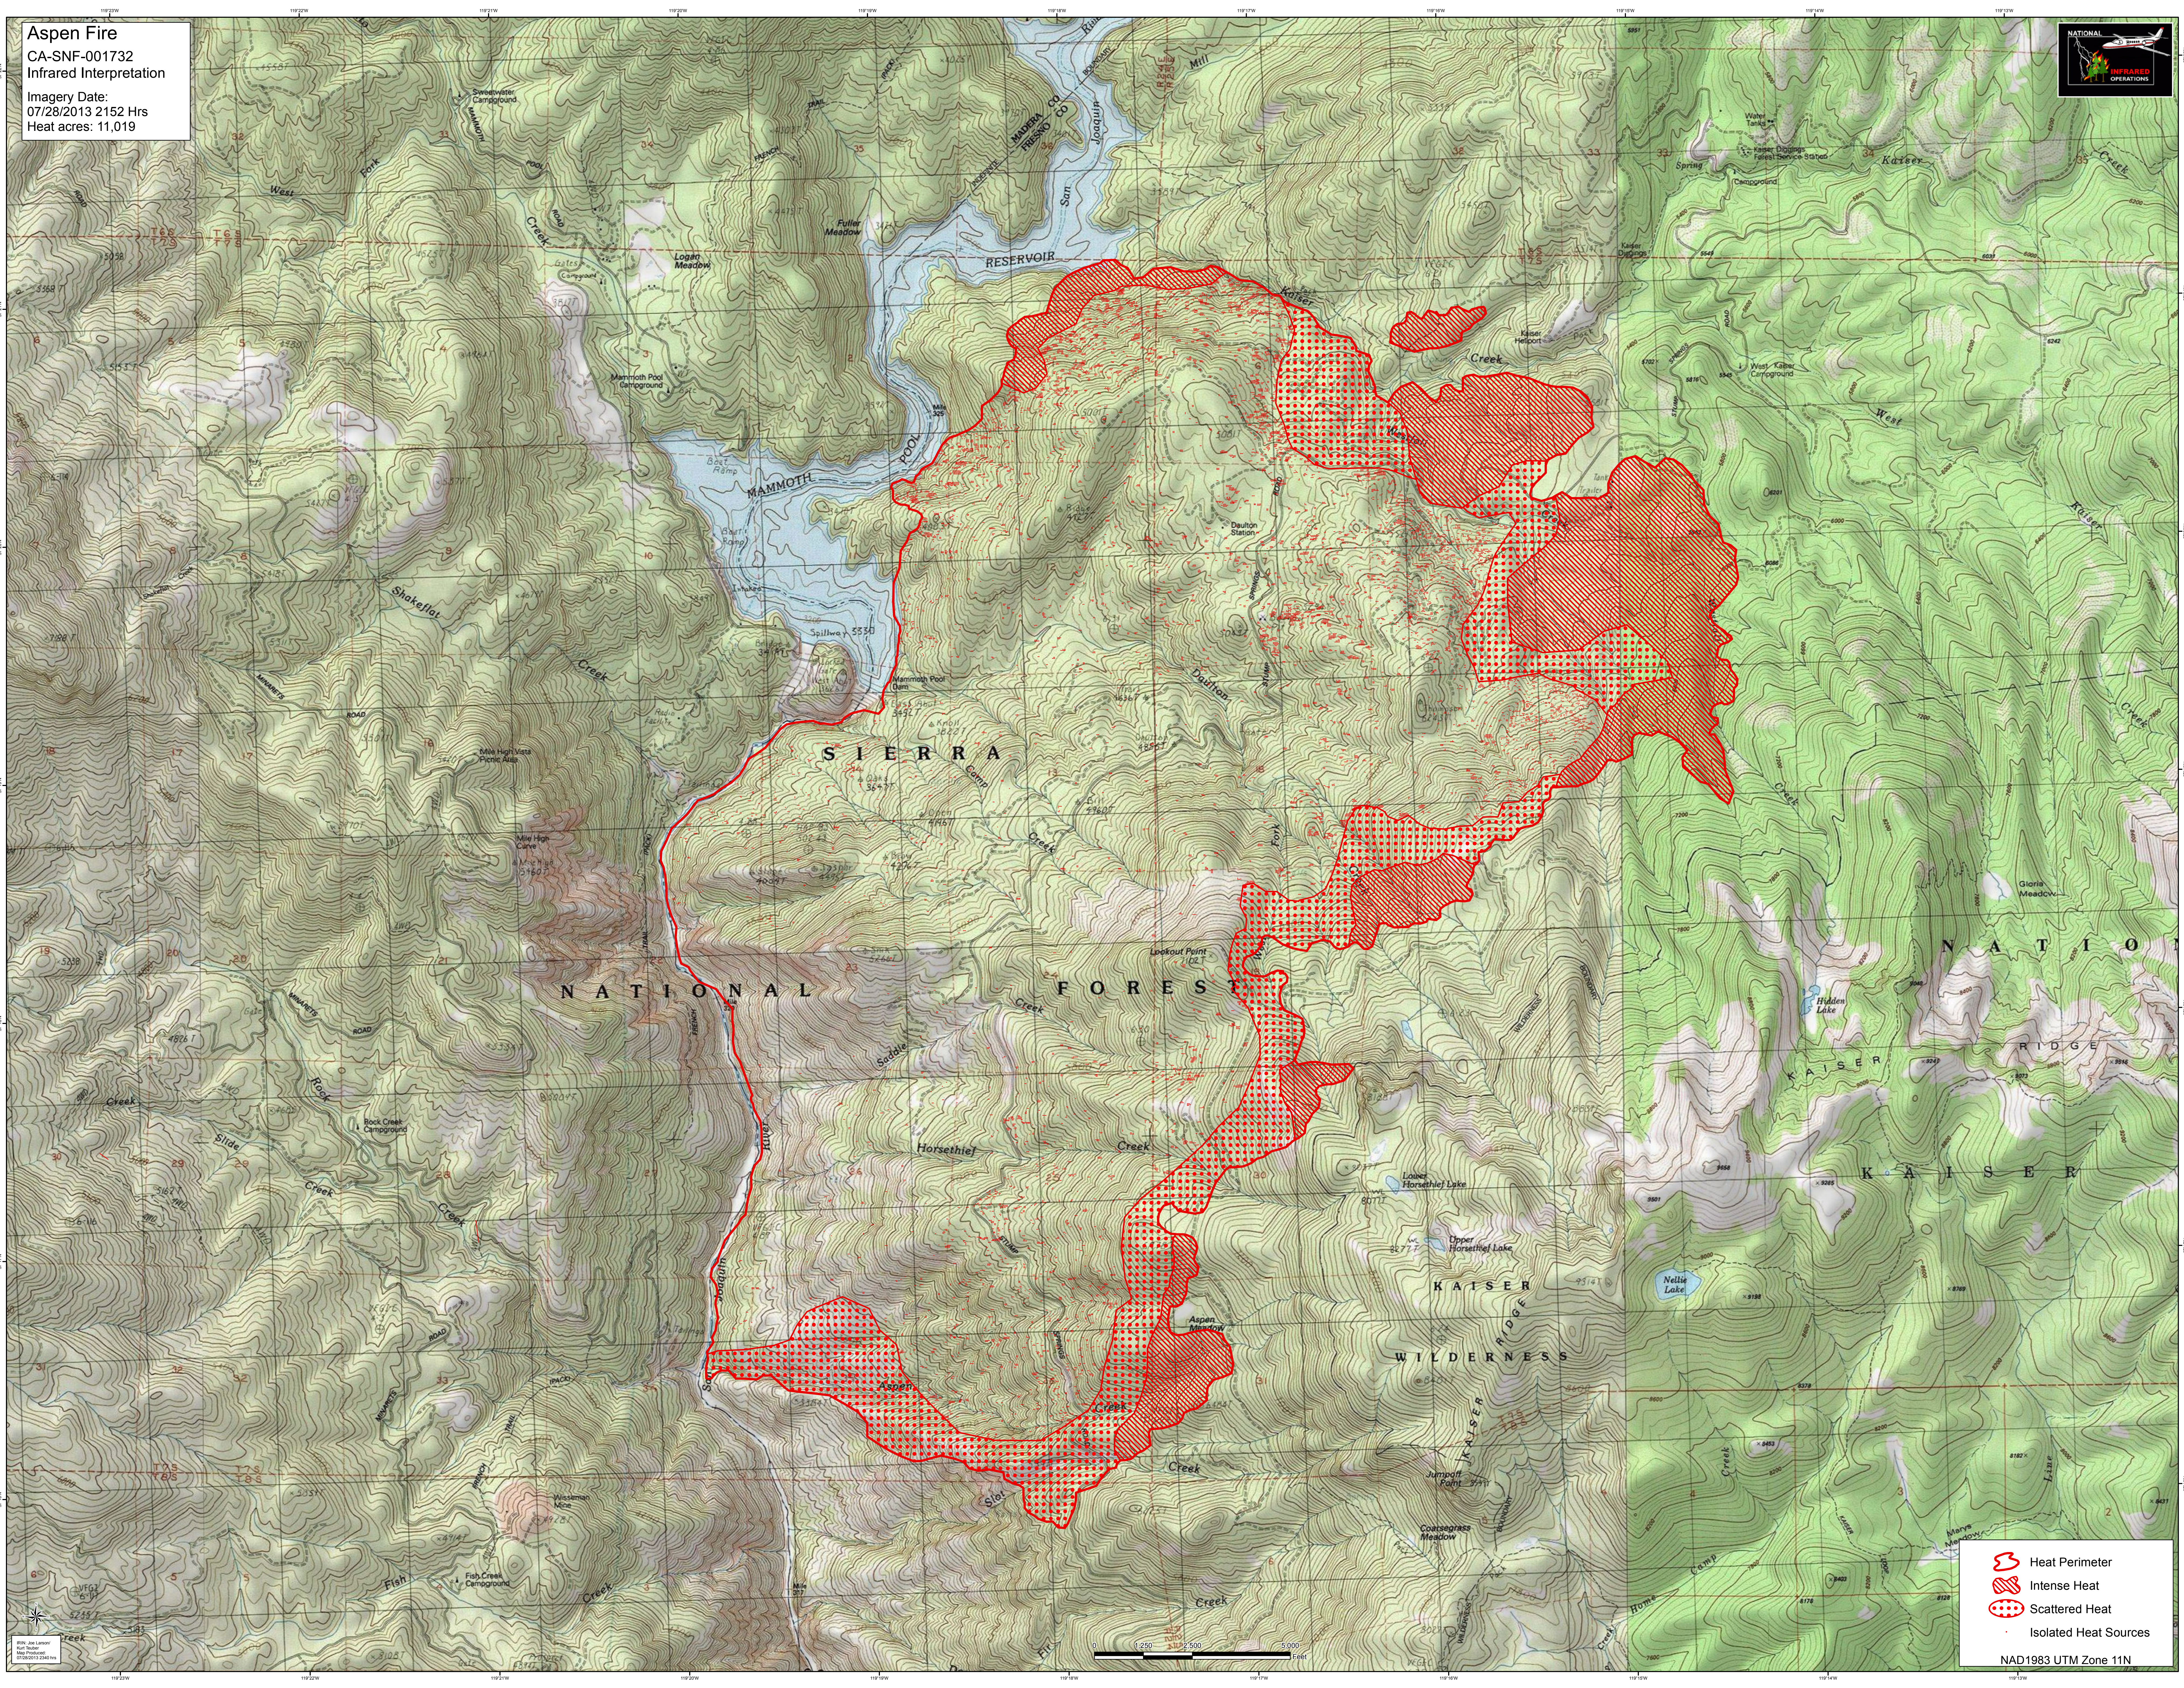

Aspen Fire
CA-SNF-001732
Infrared Interpretation

Imagery Date:
07/28/2013 2152 Hrs
Heat acres: 11,019

Heat Perimeter
 Intense Heat
 Scattered Heat
 Isolated Heat Sources
NAD1983 UTM Zone 11N

ESRI, Inc. Land
Map Production
© 2013 ESRI, Inc.