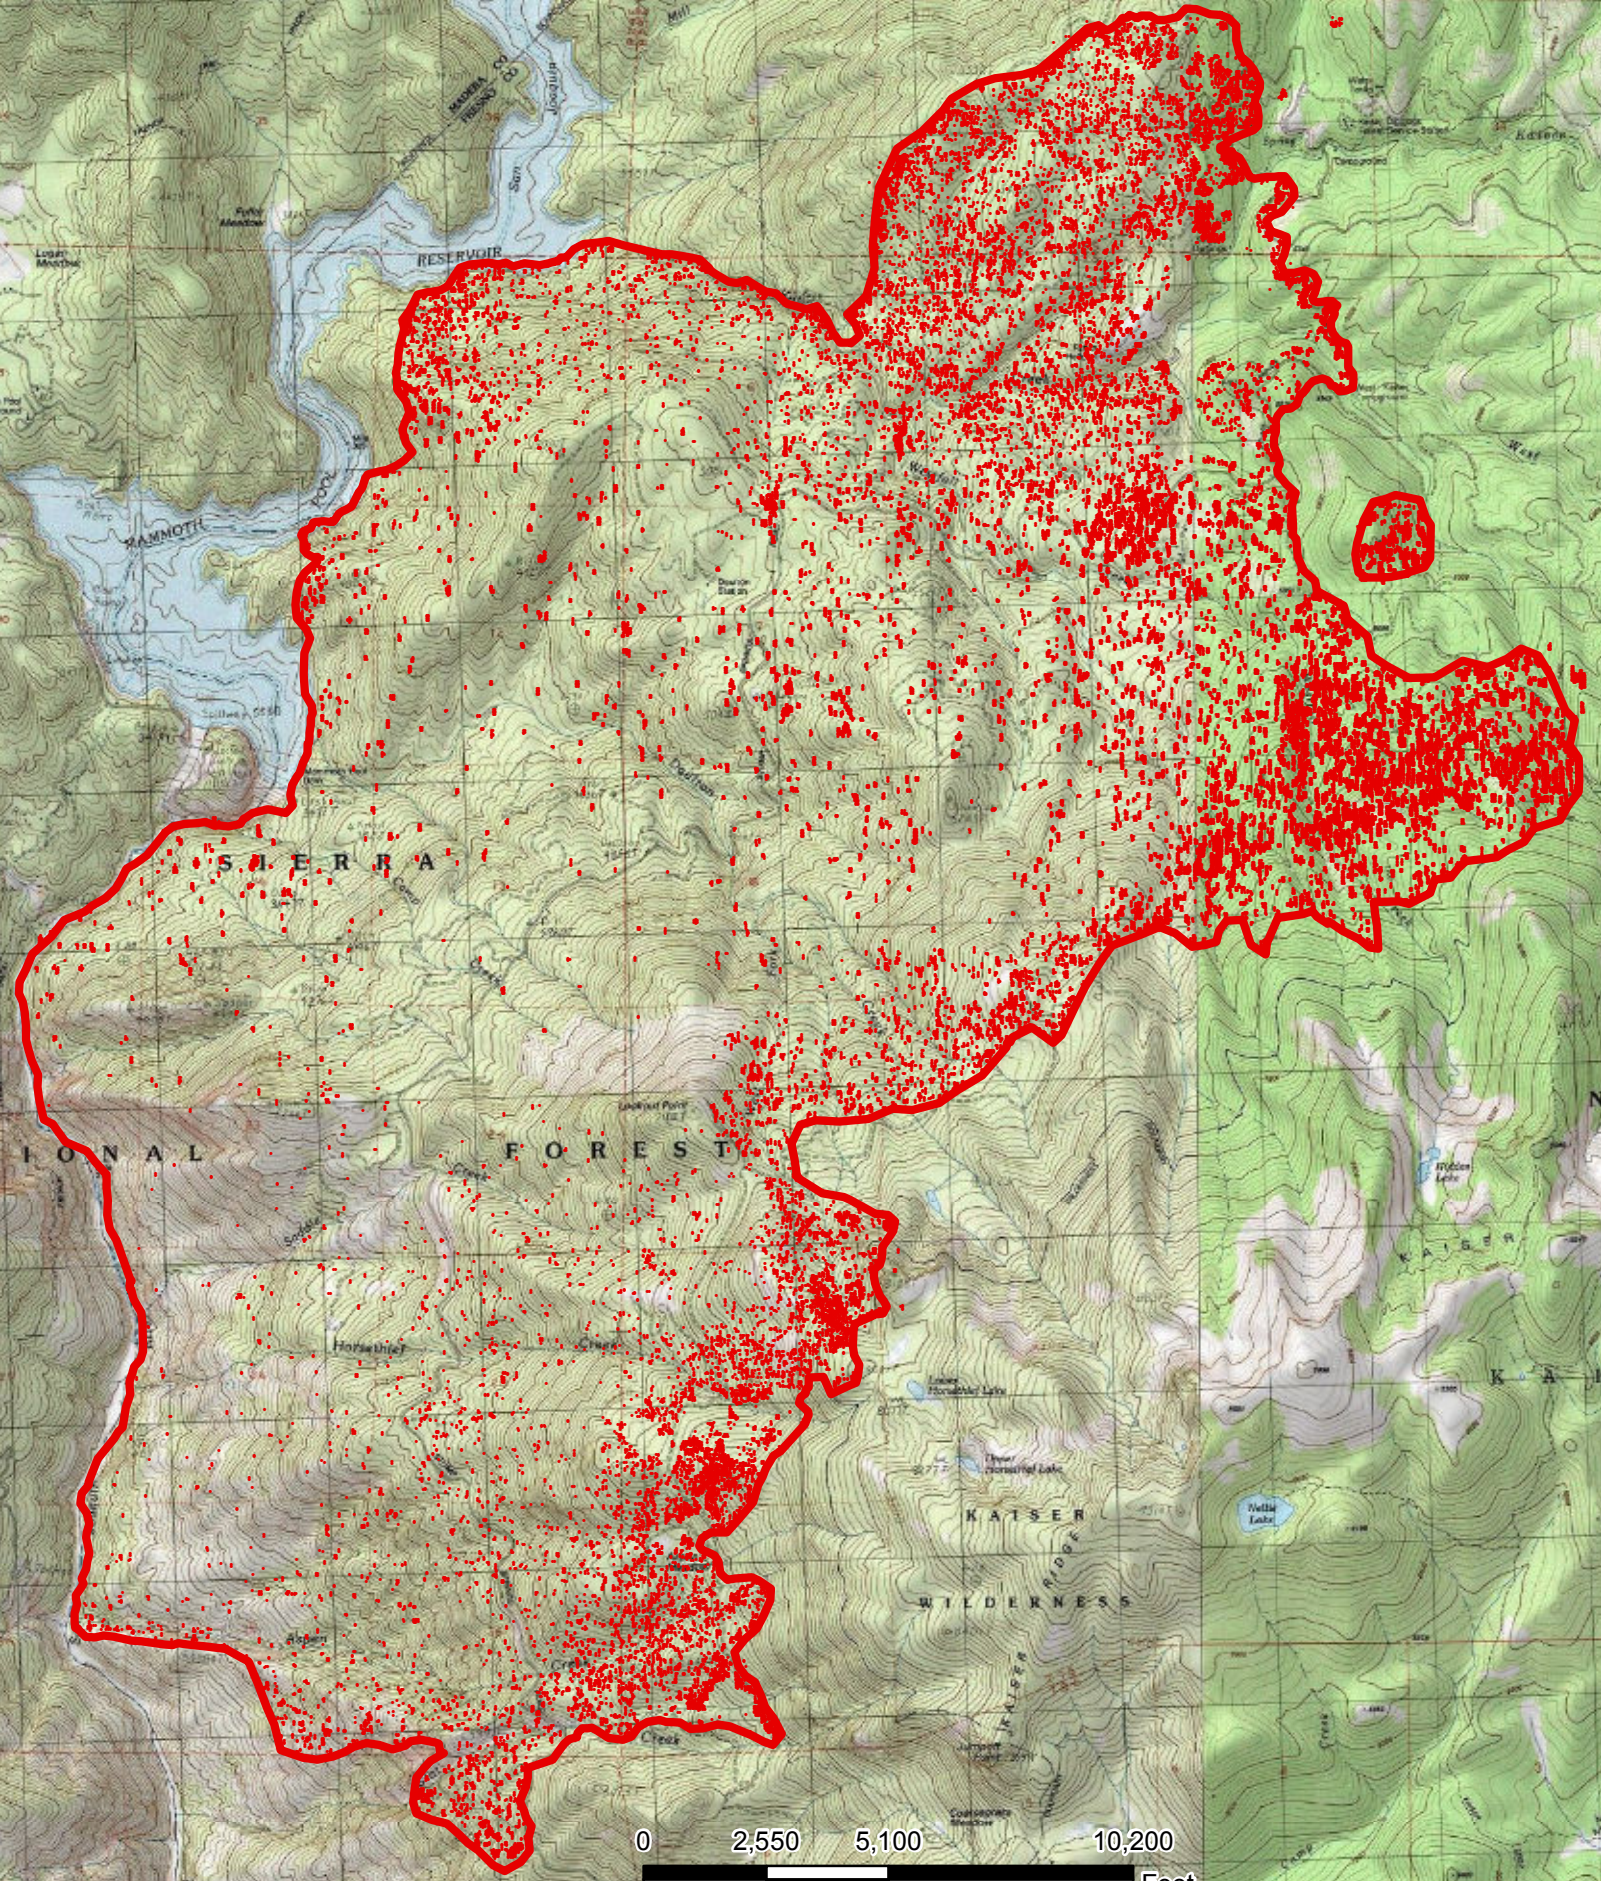

Aspen Fire
CA-SNF-001732
Infrared Interpretation
Imagery Date:
07/30/2013 0110 Hrs
Heat acres: 14,147

IRIN: Joe Larson/
Kurt Teuber
Map Produced:
07/30/2013 0300 hrs

 Heat Perimeter

 Raw Heat Sources

NAD 1983 UTM Zone 11N