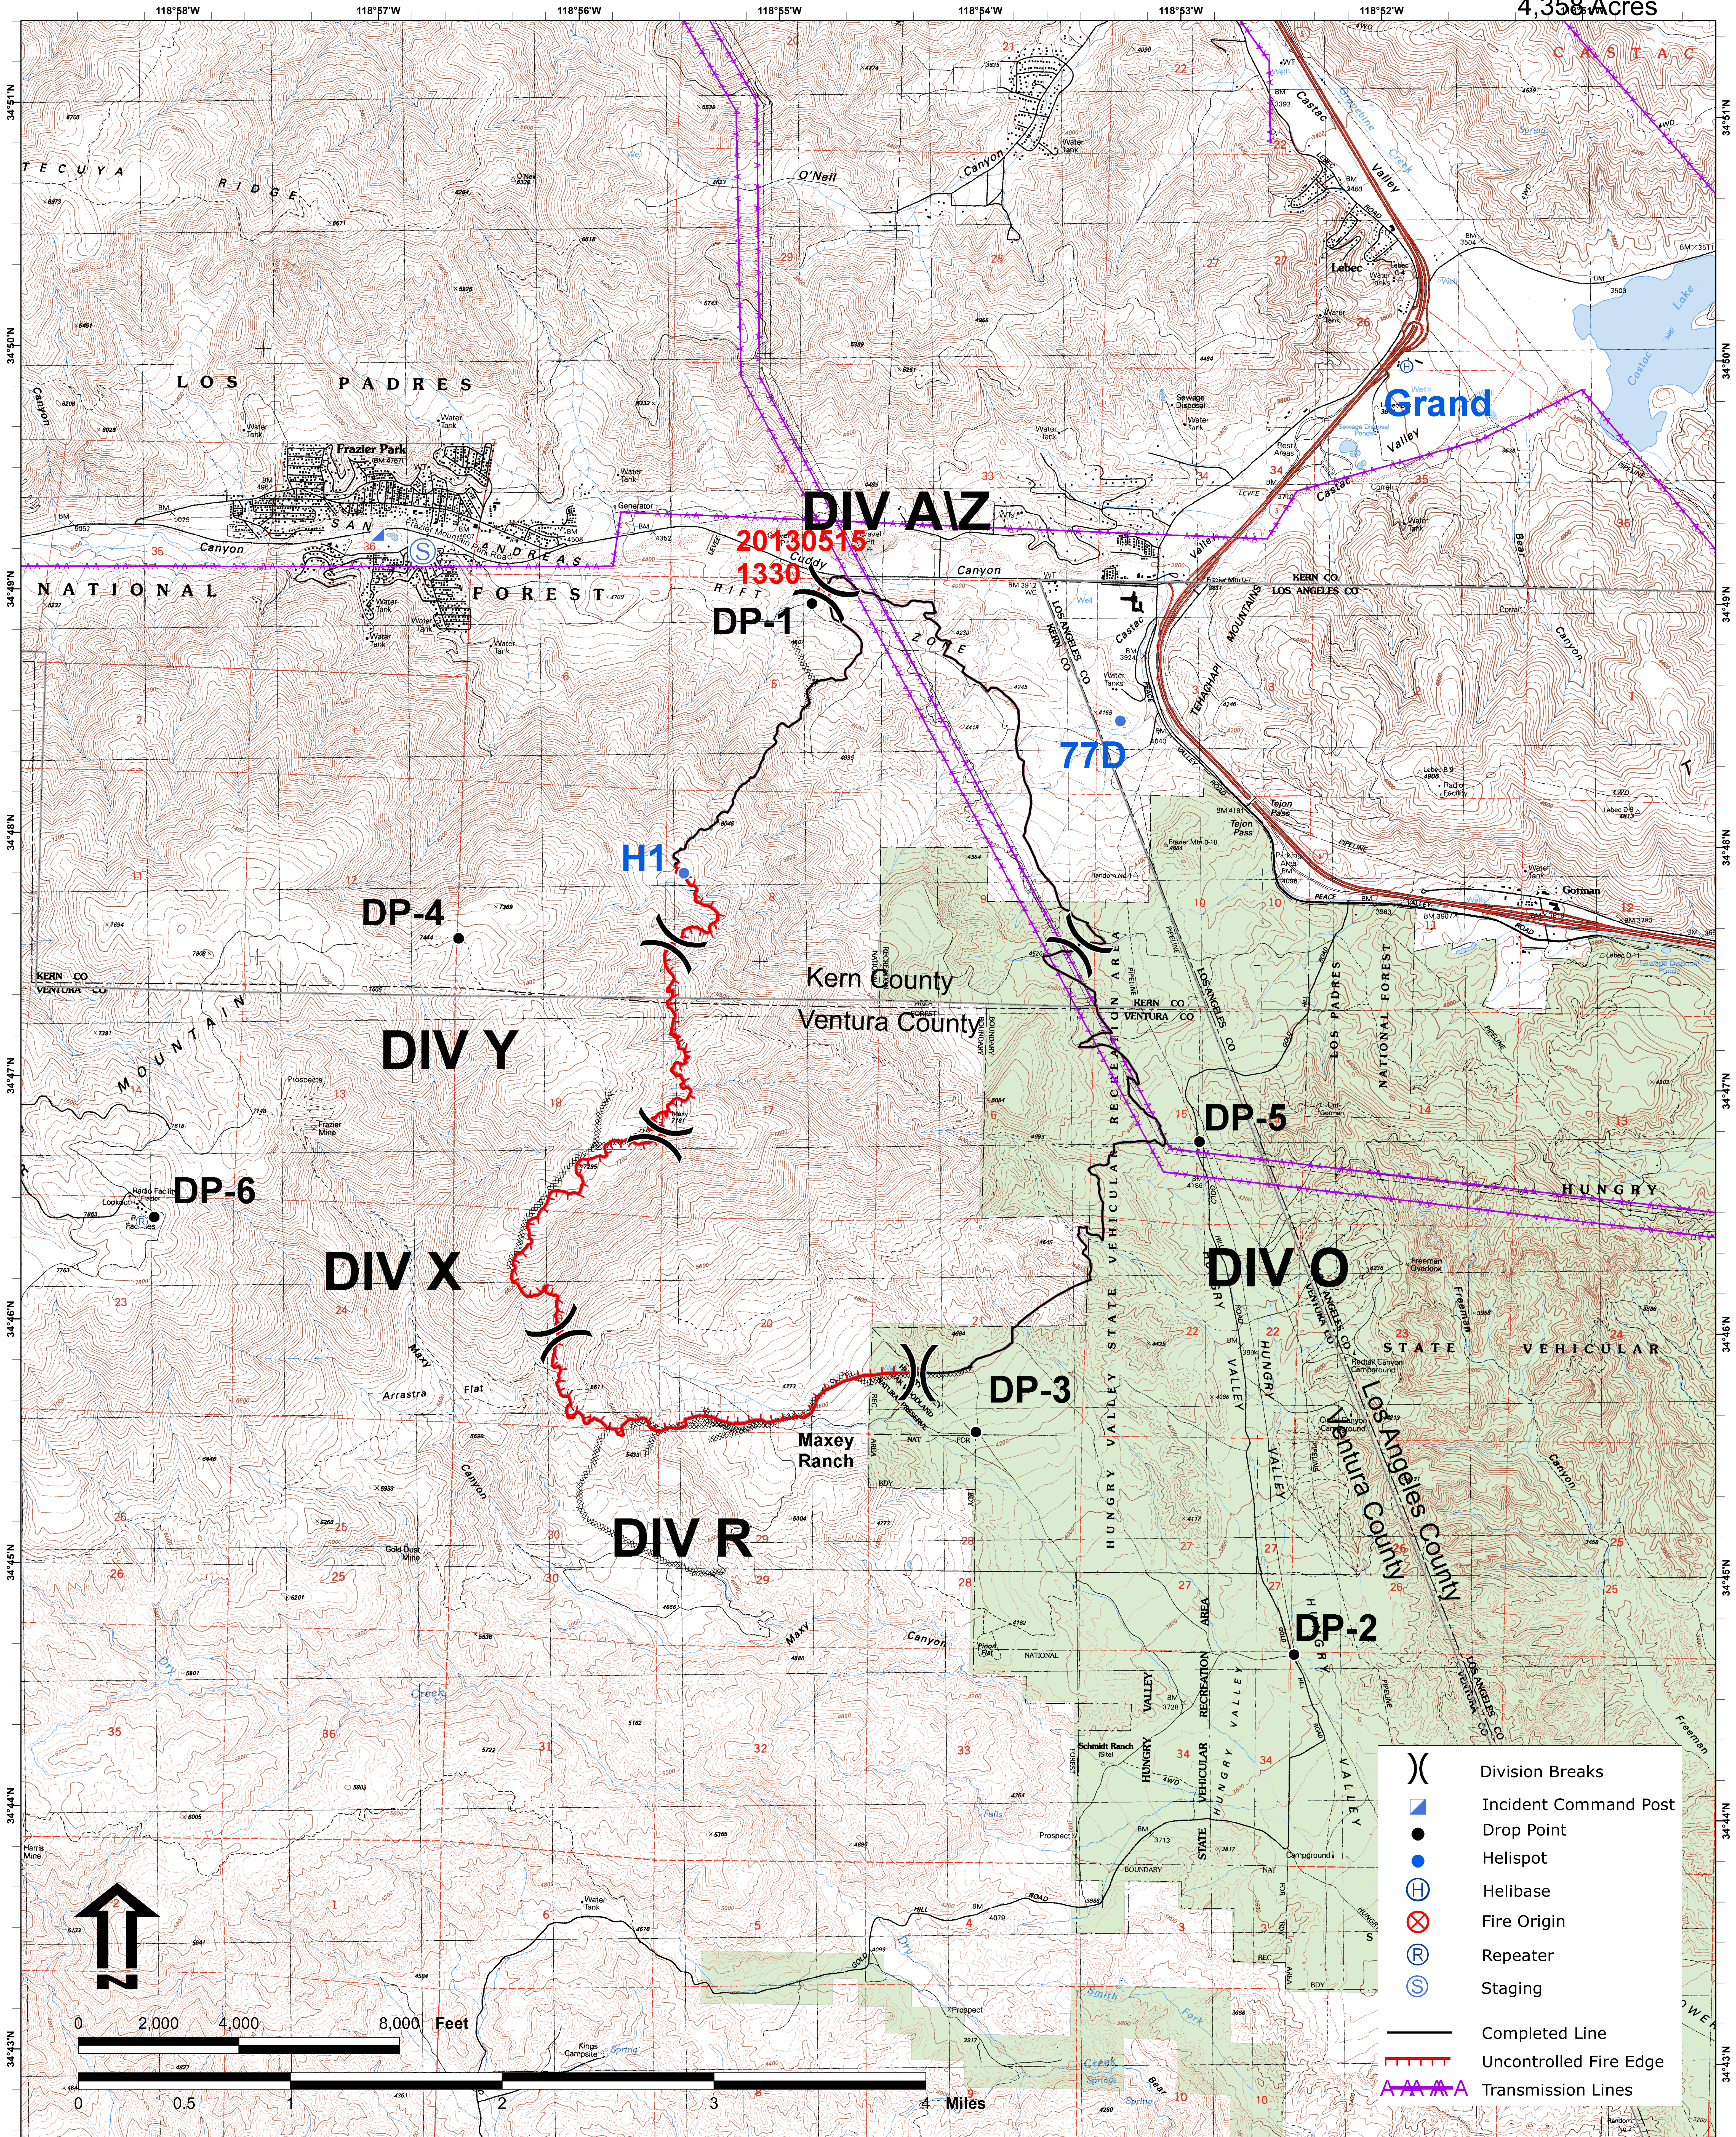

# Grand Incident

CA-LPF-001281

5/18/2013

4,358 Acres

- (X) Division Breaks
- Incident Command Post
- Drop Point
- Helispot
- ⊕ Helibase
- ⊗ Fire Origin
- ⊙ Repeater
- ⊙ Staging
- Completed Line
- - - Uncontrolled Fire Edge
- AAA Transmission Lines