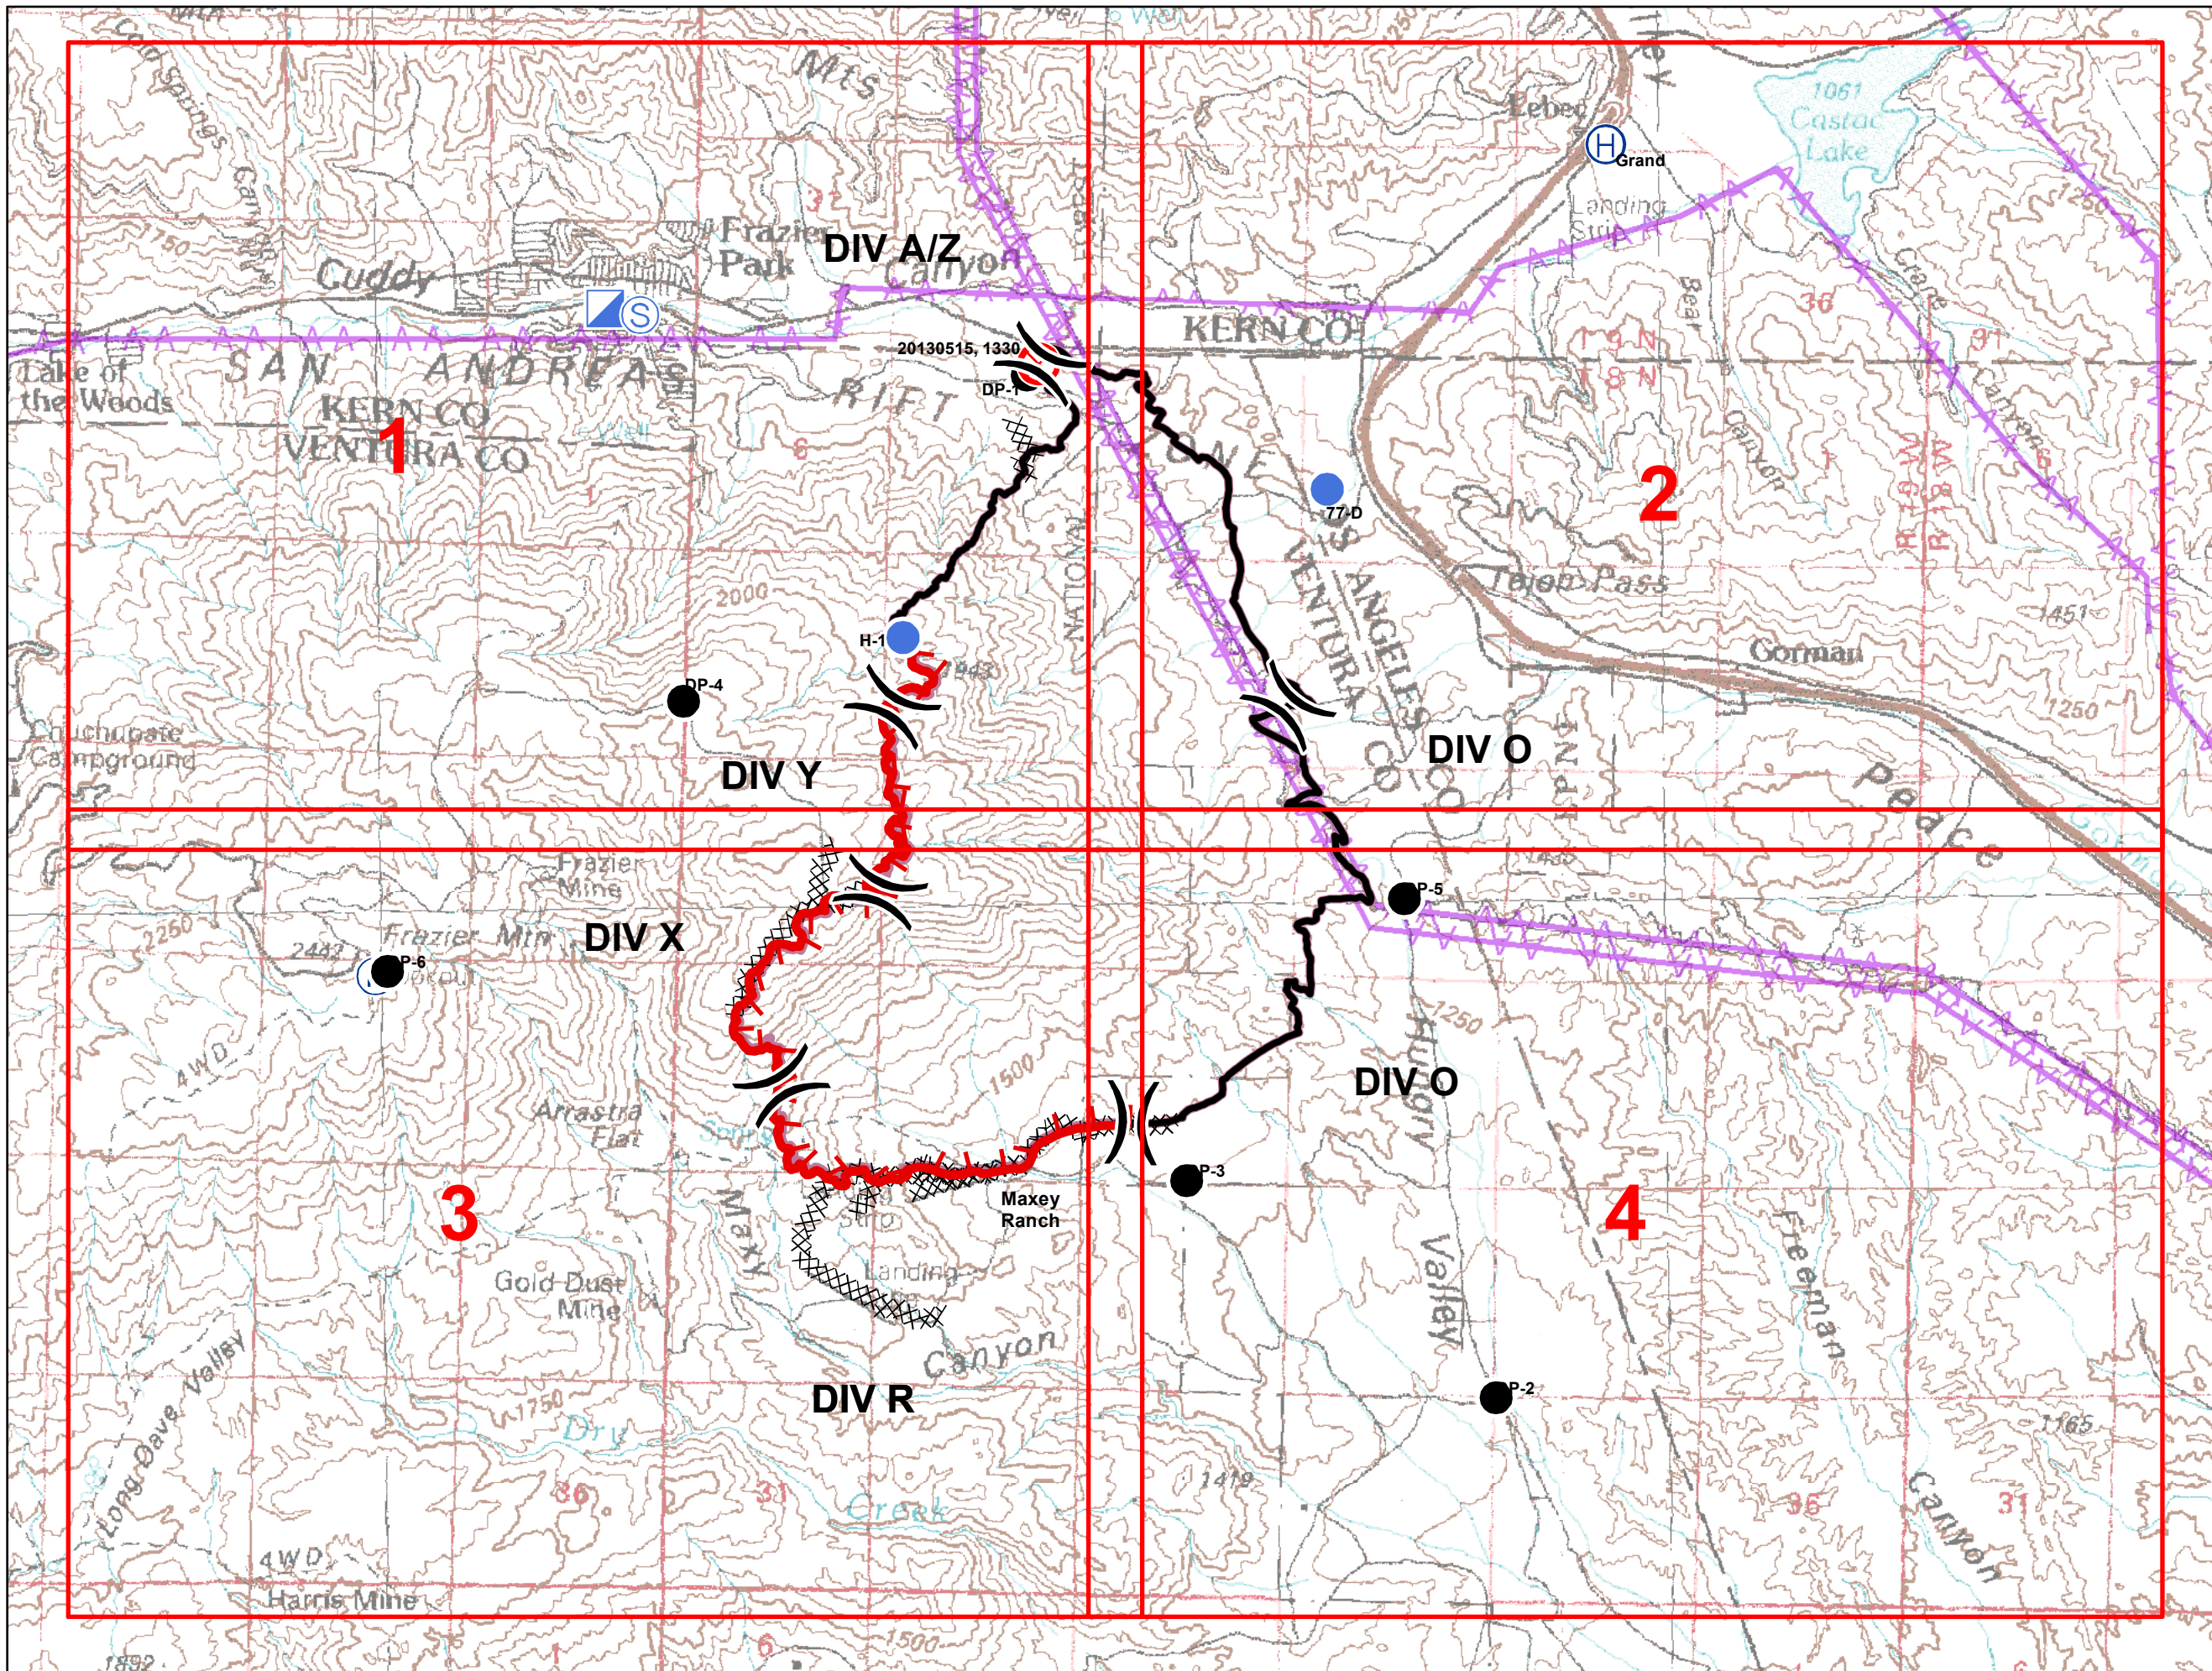

Grand Incident

CA-LPF-001281

5/18/2013
0700 - 0700

Acres: 4358

- () Division
- ⊗ Area of Fire Origin
- Drop Point
- Helispot
- Ⓡ Repeater
- ▣ Incident Command Post
- ┌ Uncontrolled Fire Edge
- Completed Line
- ⚡ Transmission Lines
- XXXX Completed Dozer Line