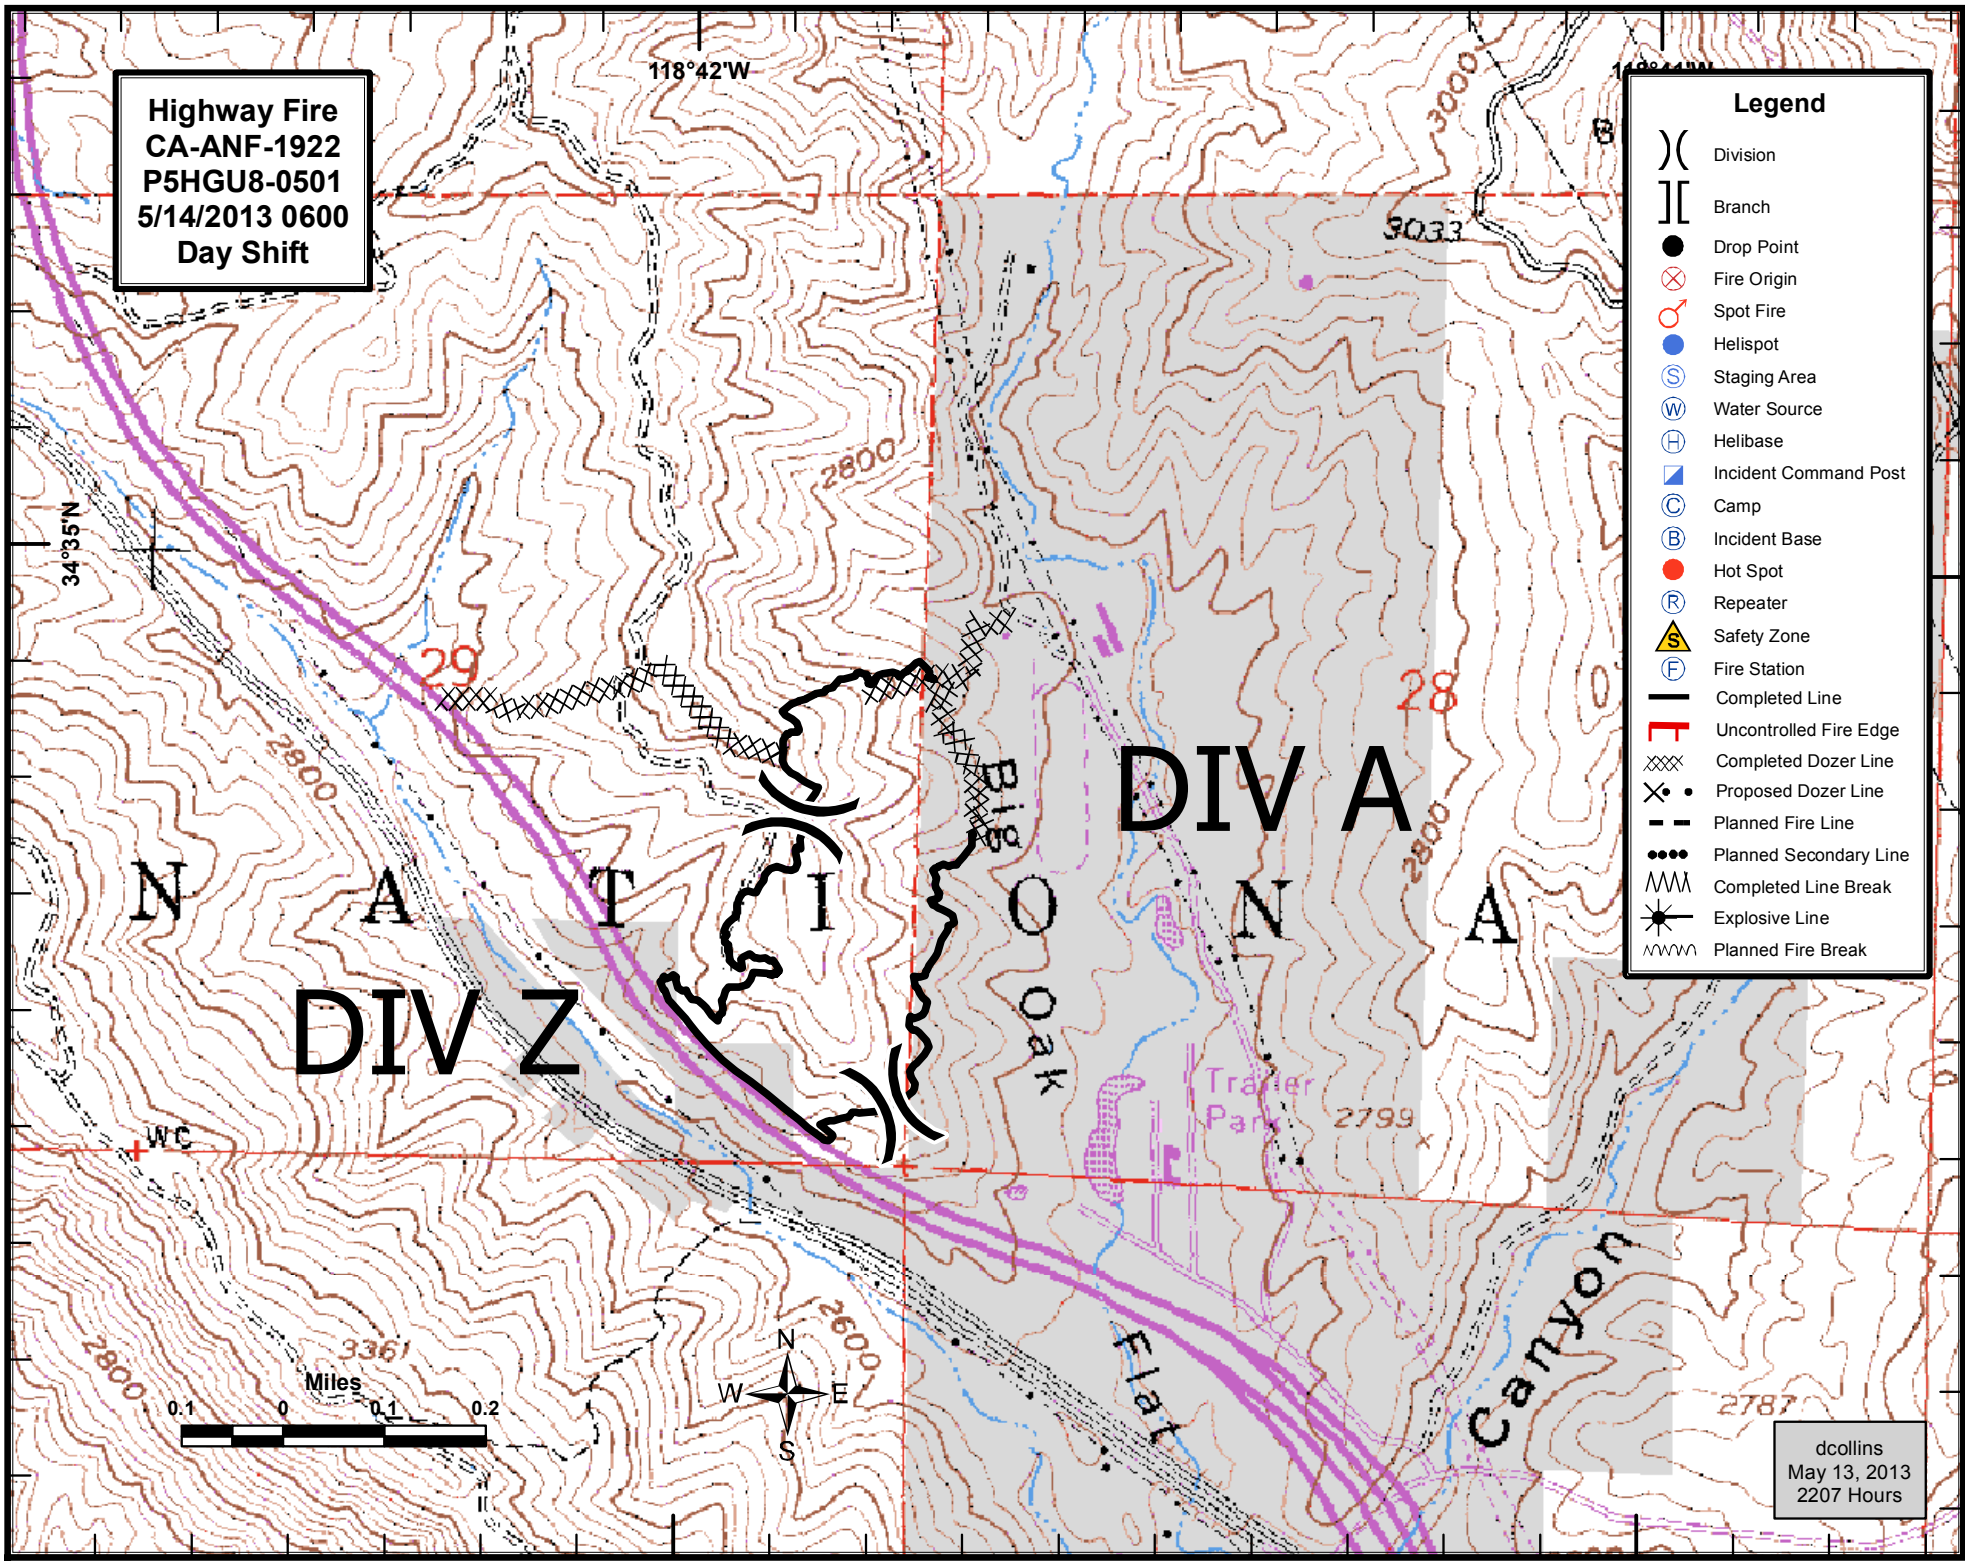

Highway Fire
 CA-ANF-1922
 P5HGU8-0501
 5/14/2013 0600
 Day Shift

Legend

- () Division
- [] Branch
- Drop Point
- ⊗ Fire Origin
- ♂ Spot Fire
- Helispot
- Ⓢ Staging Area
- Ⓜ Water Source
- Ⓜ Helibase
- ▣ Incident Command Post
- Ⓢ Camp
- Ⓢ Incident Base
- Hot Spot
- Ⓜ Repeater
- ⚠ Safety Zone
- Ⓢ Fire Station
- Completed Line
- ┌ Uncontrolled Fire Edge
- ⊗ Completed Dozer Line
- ⊗ Proposed Dozer Line
- - - Planned Fire Line
- ⋯ Planned Secondary Line
- ⋈ Completed Line Break
- ⚡ Explosive Line
- ⋈ Planned Fire Break

dcollins
 May 13, 2013
 2207 Hours