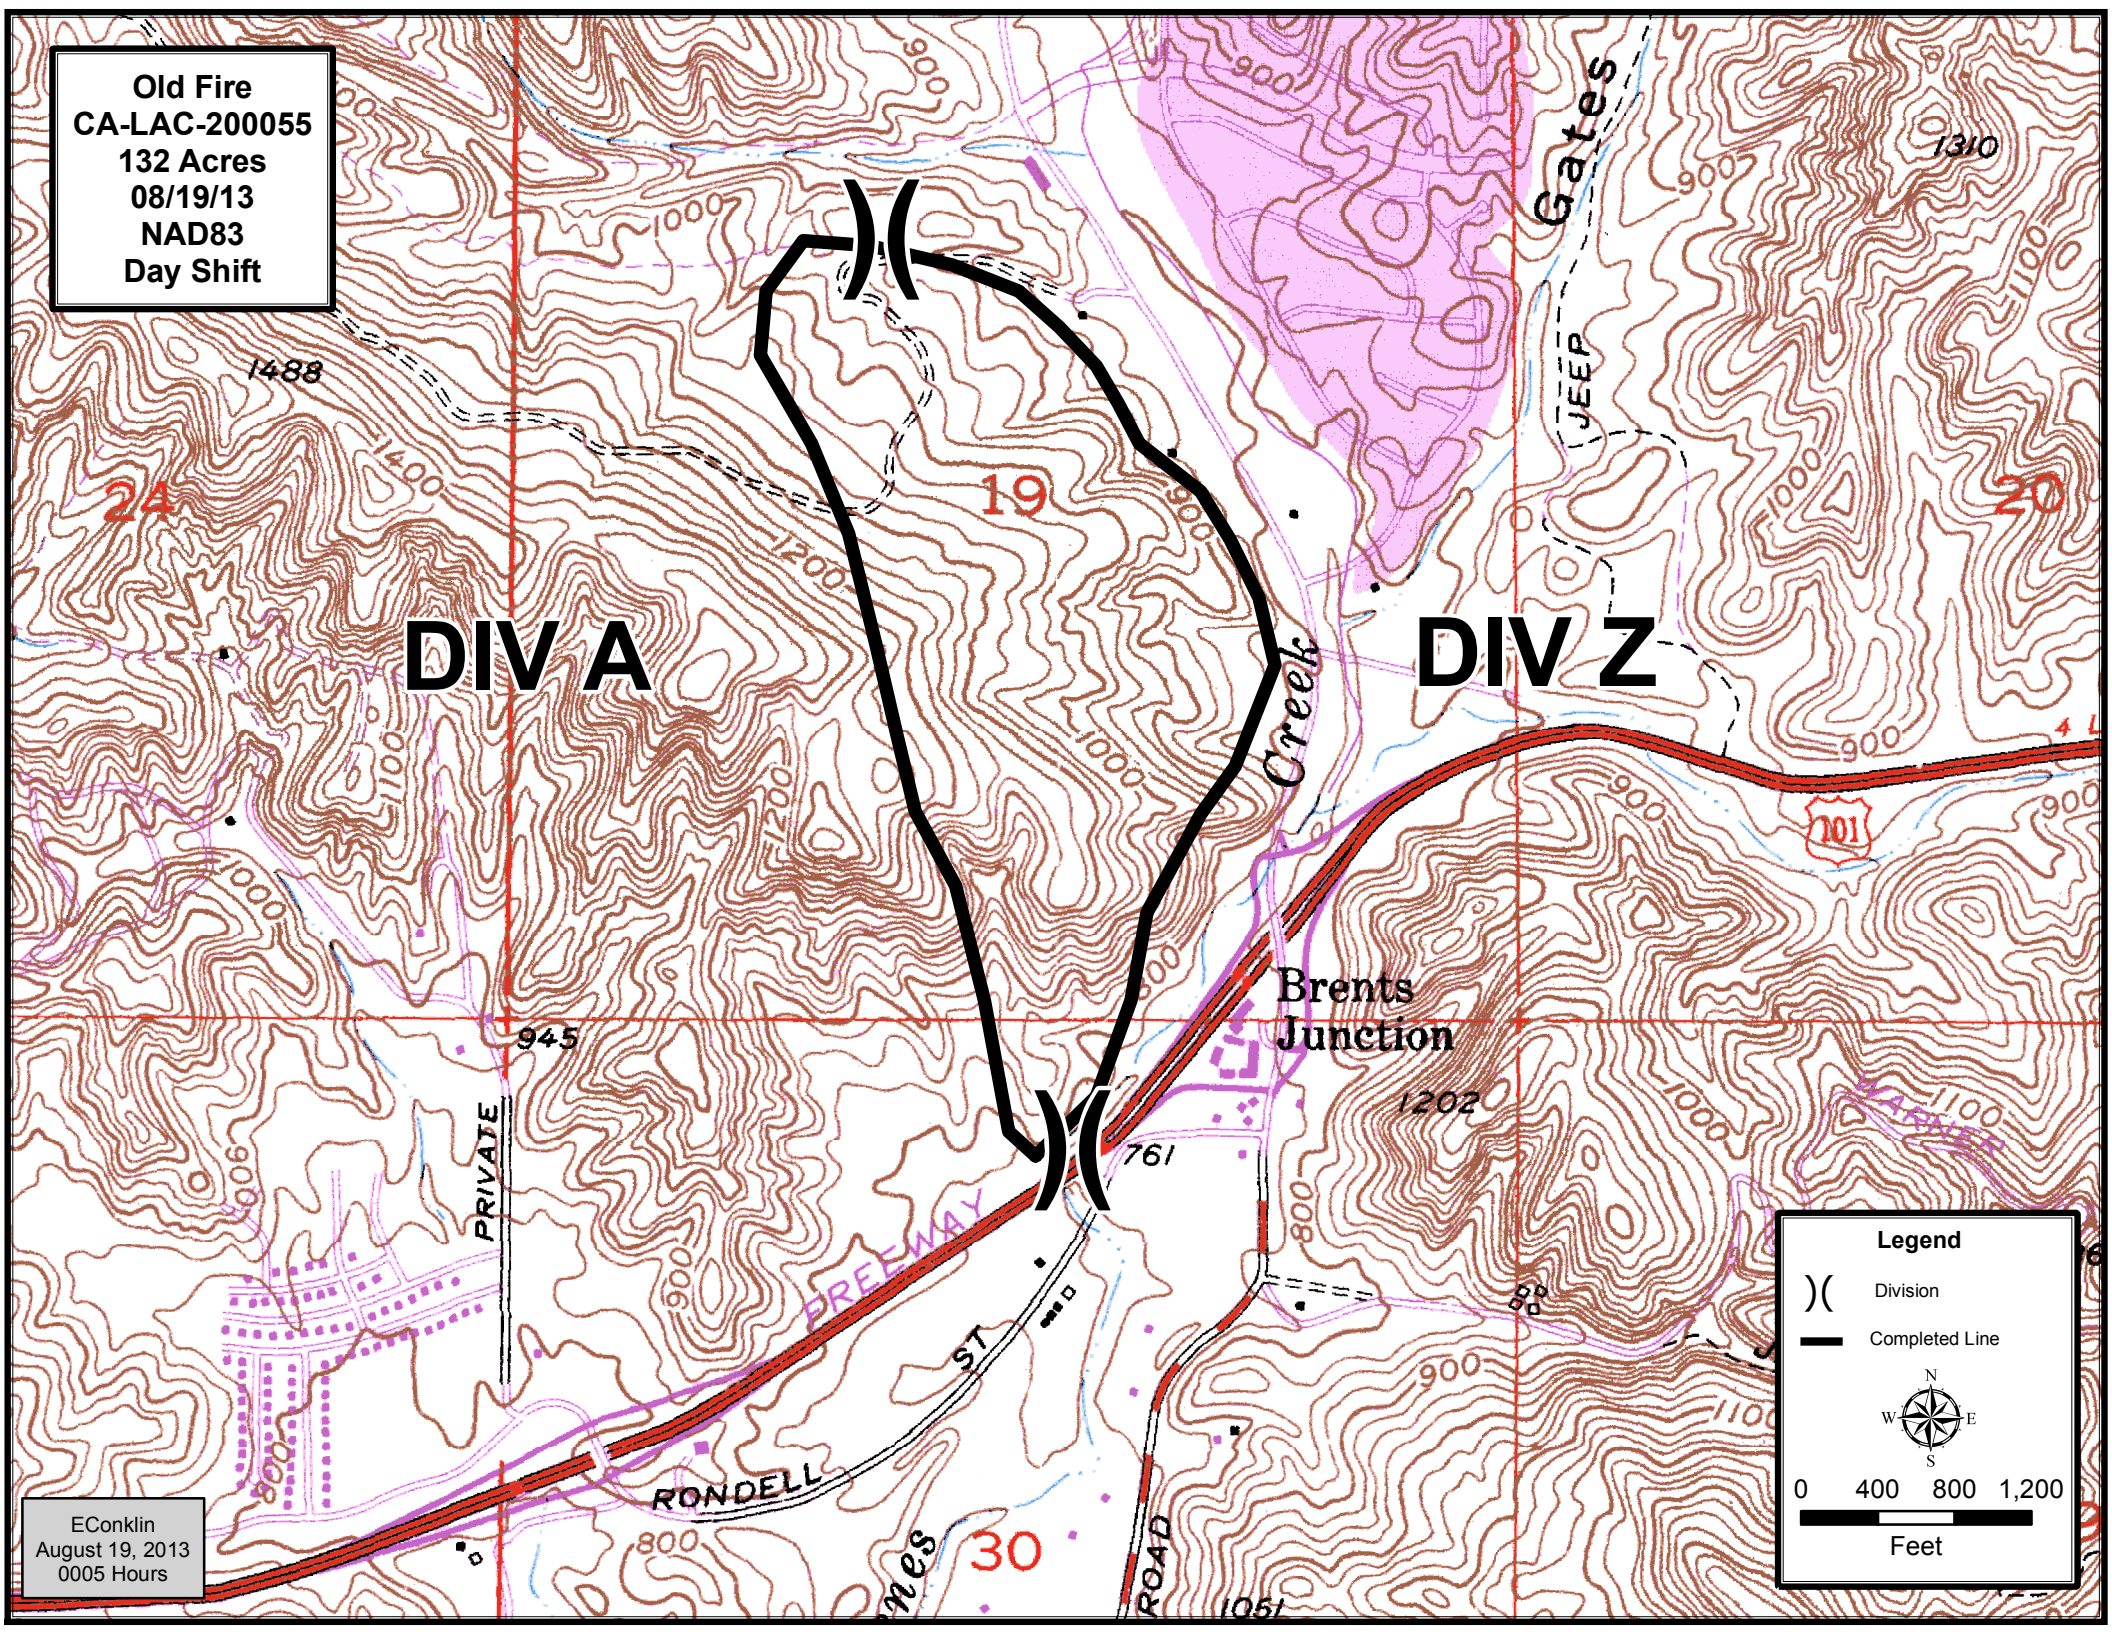

Old Fire
CA-LAC-200055
132 Acres
08/19/13
NAD83
Day Shift

DIV A

19

DIV Z

Brents Junction

PRIVATE

PREEWAY

GATES

JEEP

RONDELL

30

Legend

- () Division
- Completed Line

0 400 800 1,200
Feet

EConklin
August 19, 2013
0005 Hours