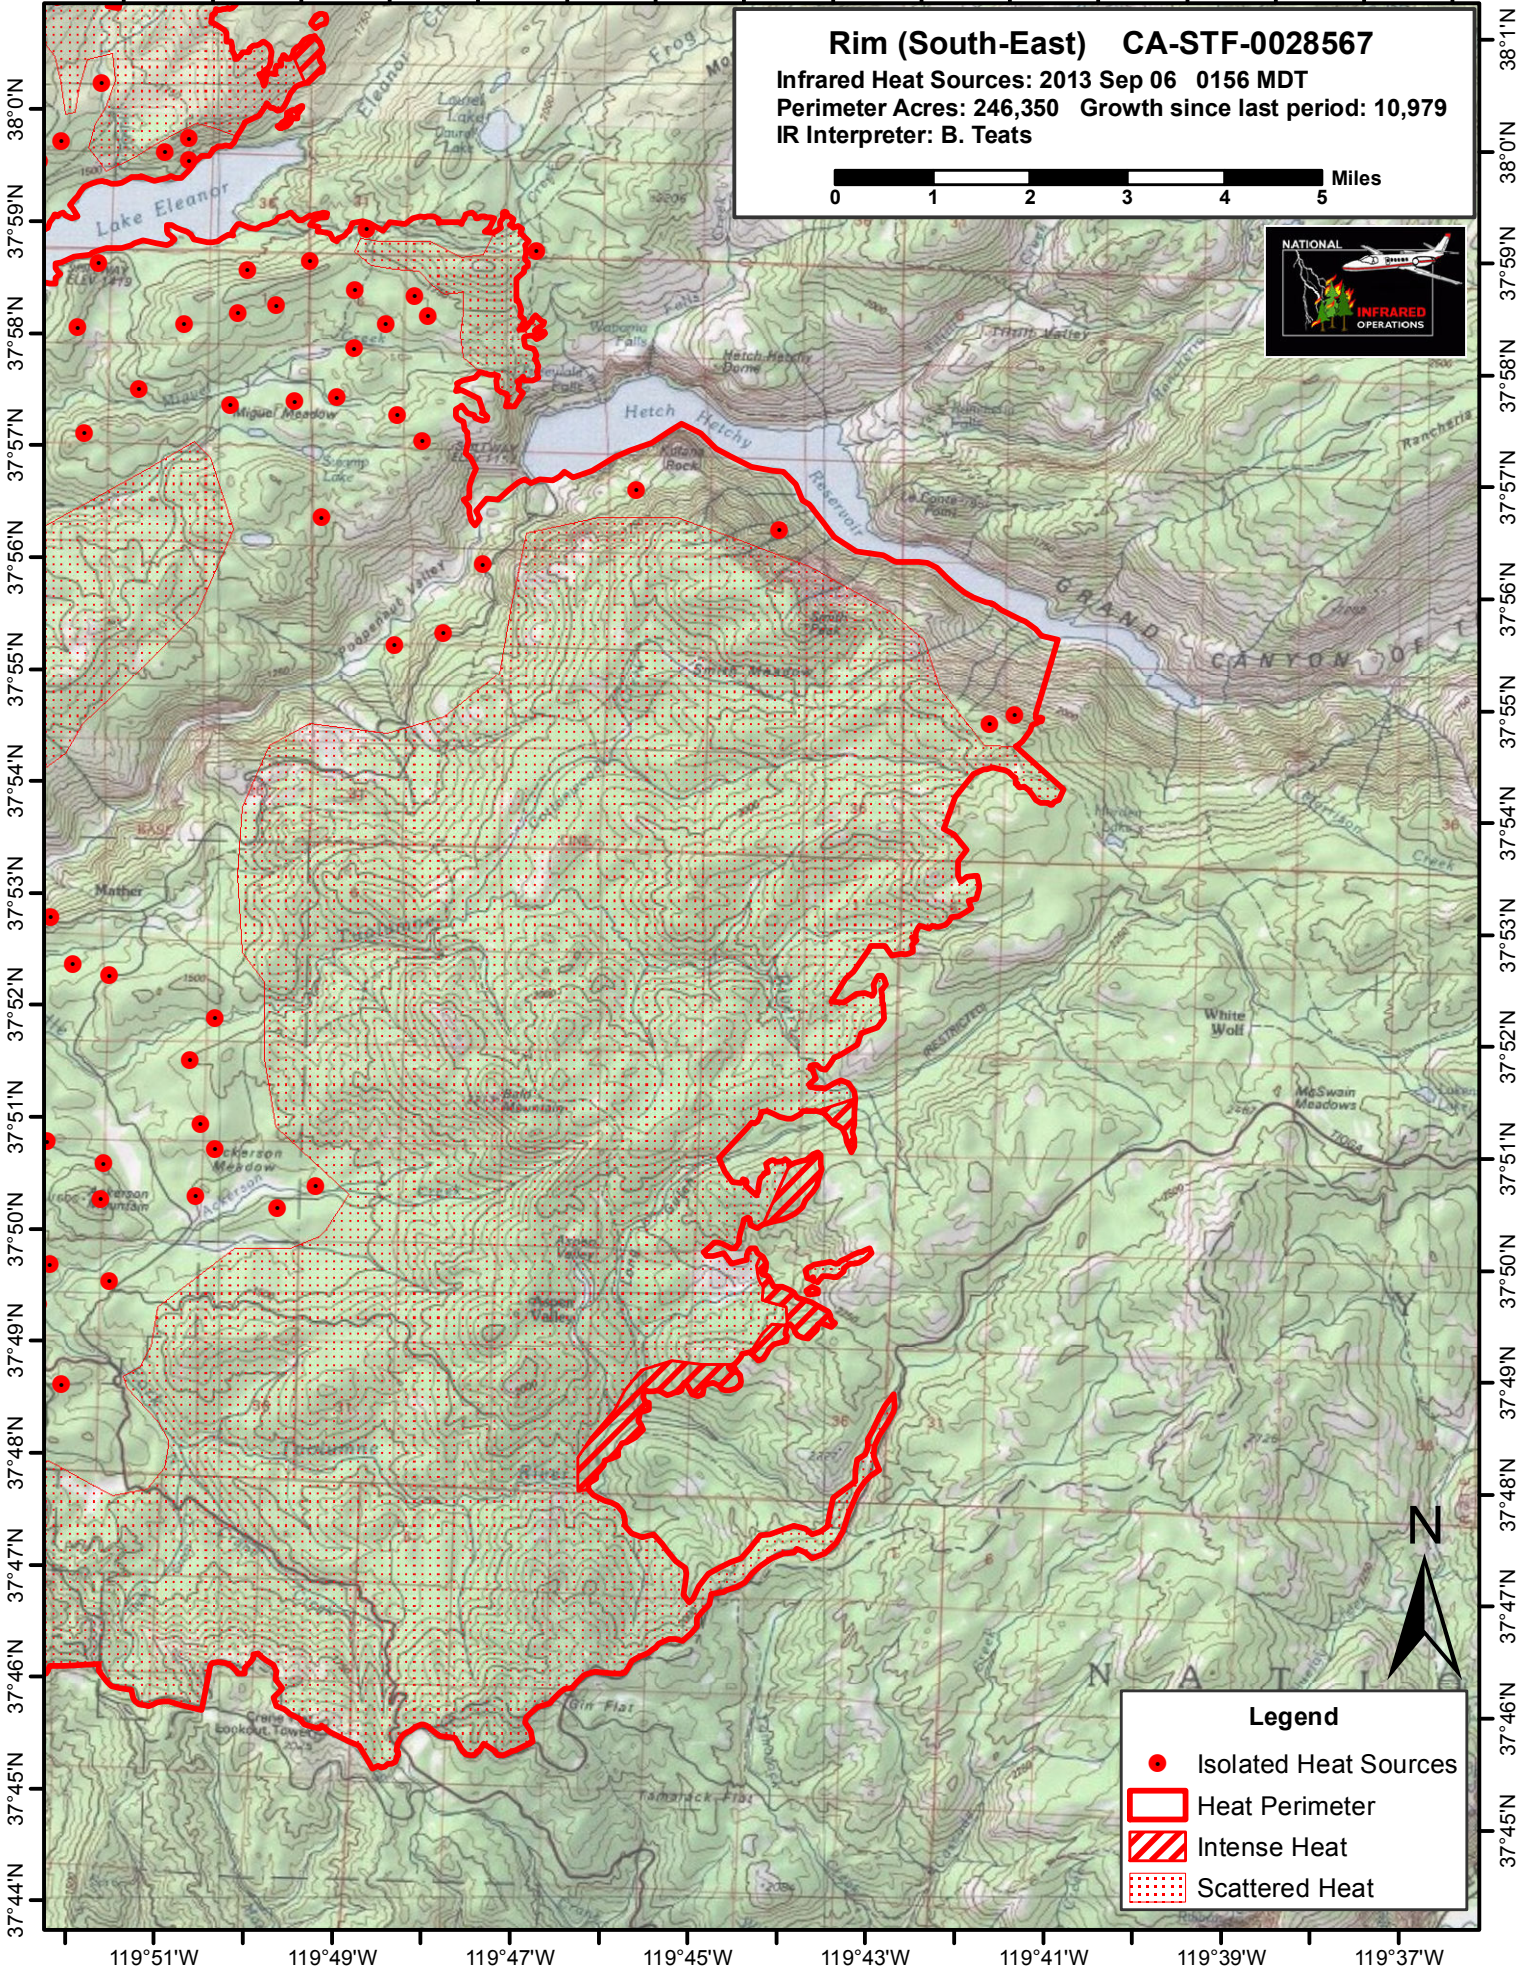

119°51'W 119°49'W 119°47'W 119°45'W 119°43'W 119°41'W 119°39'W 119°37'W

Rim (South-East) CA-STF-0028567

Infrared Heat Sources: 2013 Sep 06 0156 MDT
Perimeter Acres: 246,350 Growth since last period: 10,979
IR Interpreter: B. Teats

Legend

- Isolated Heat Sources
- Heat Perimeter
- Intense Heat
- Scattered Heat

119°51'W 119°49'W 119°47'W 119°45'W 119°43'W 119°41'W 119°39'W 119°37'W