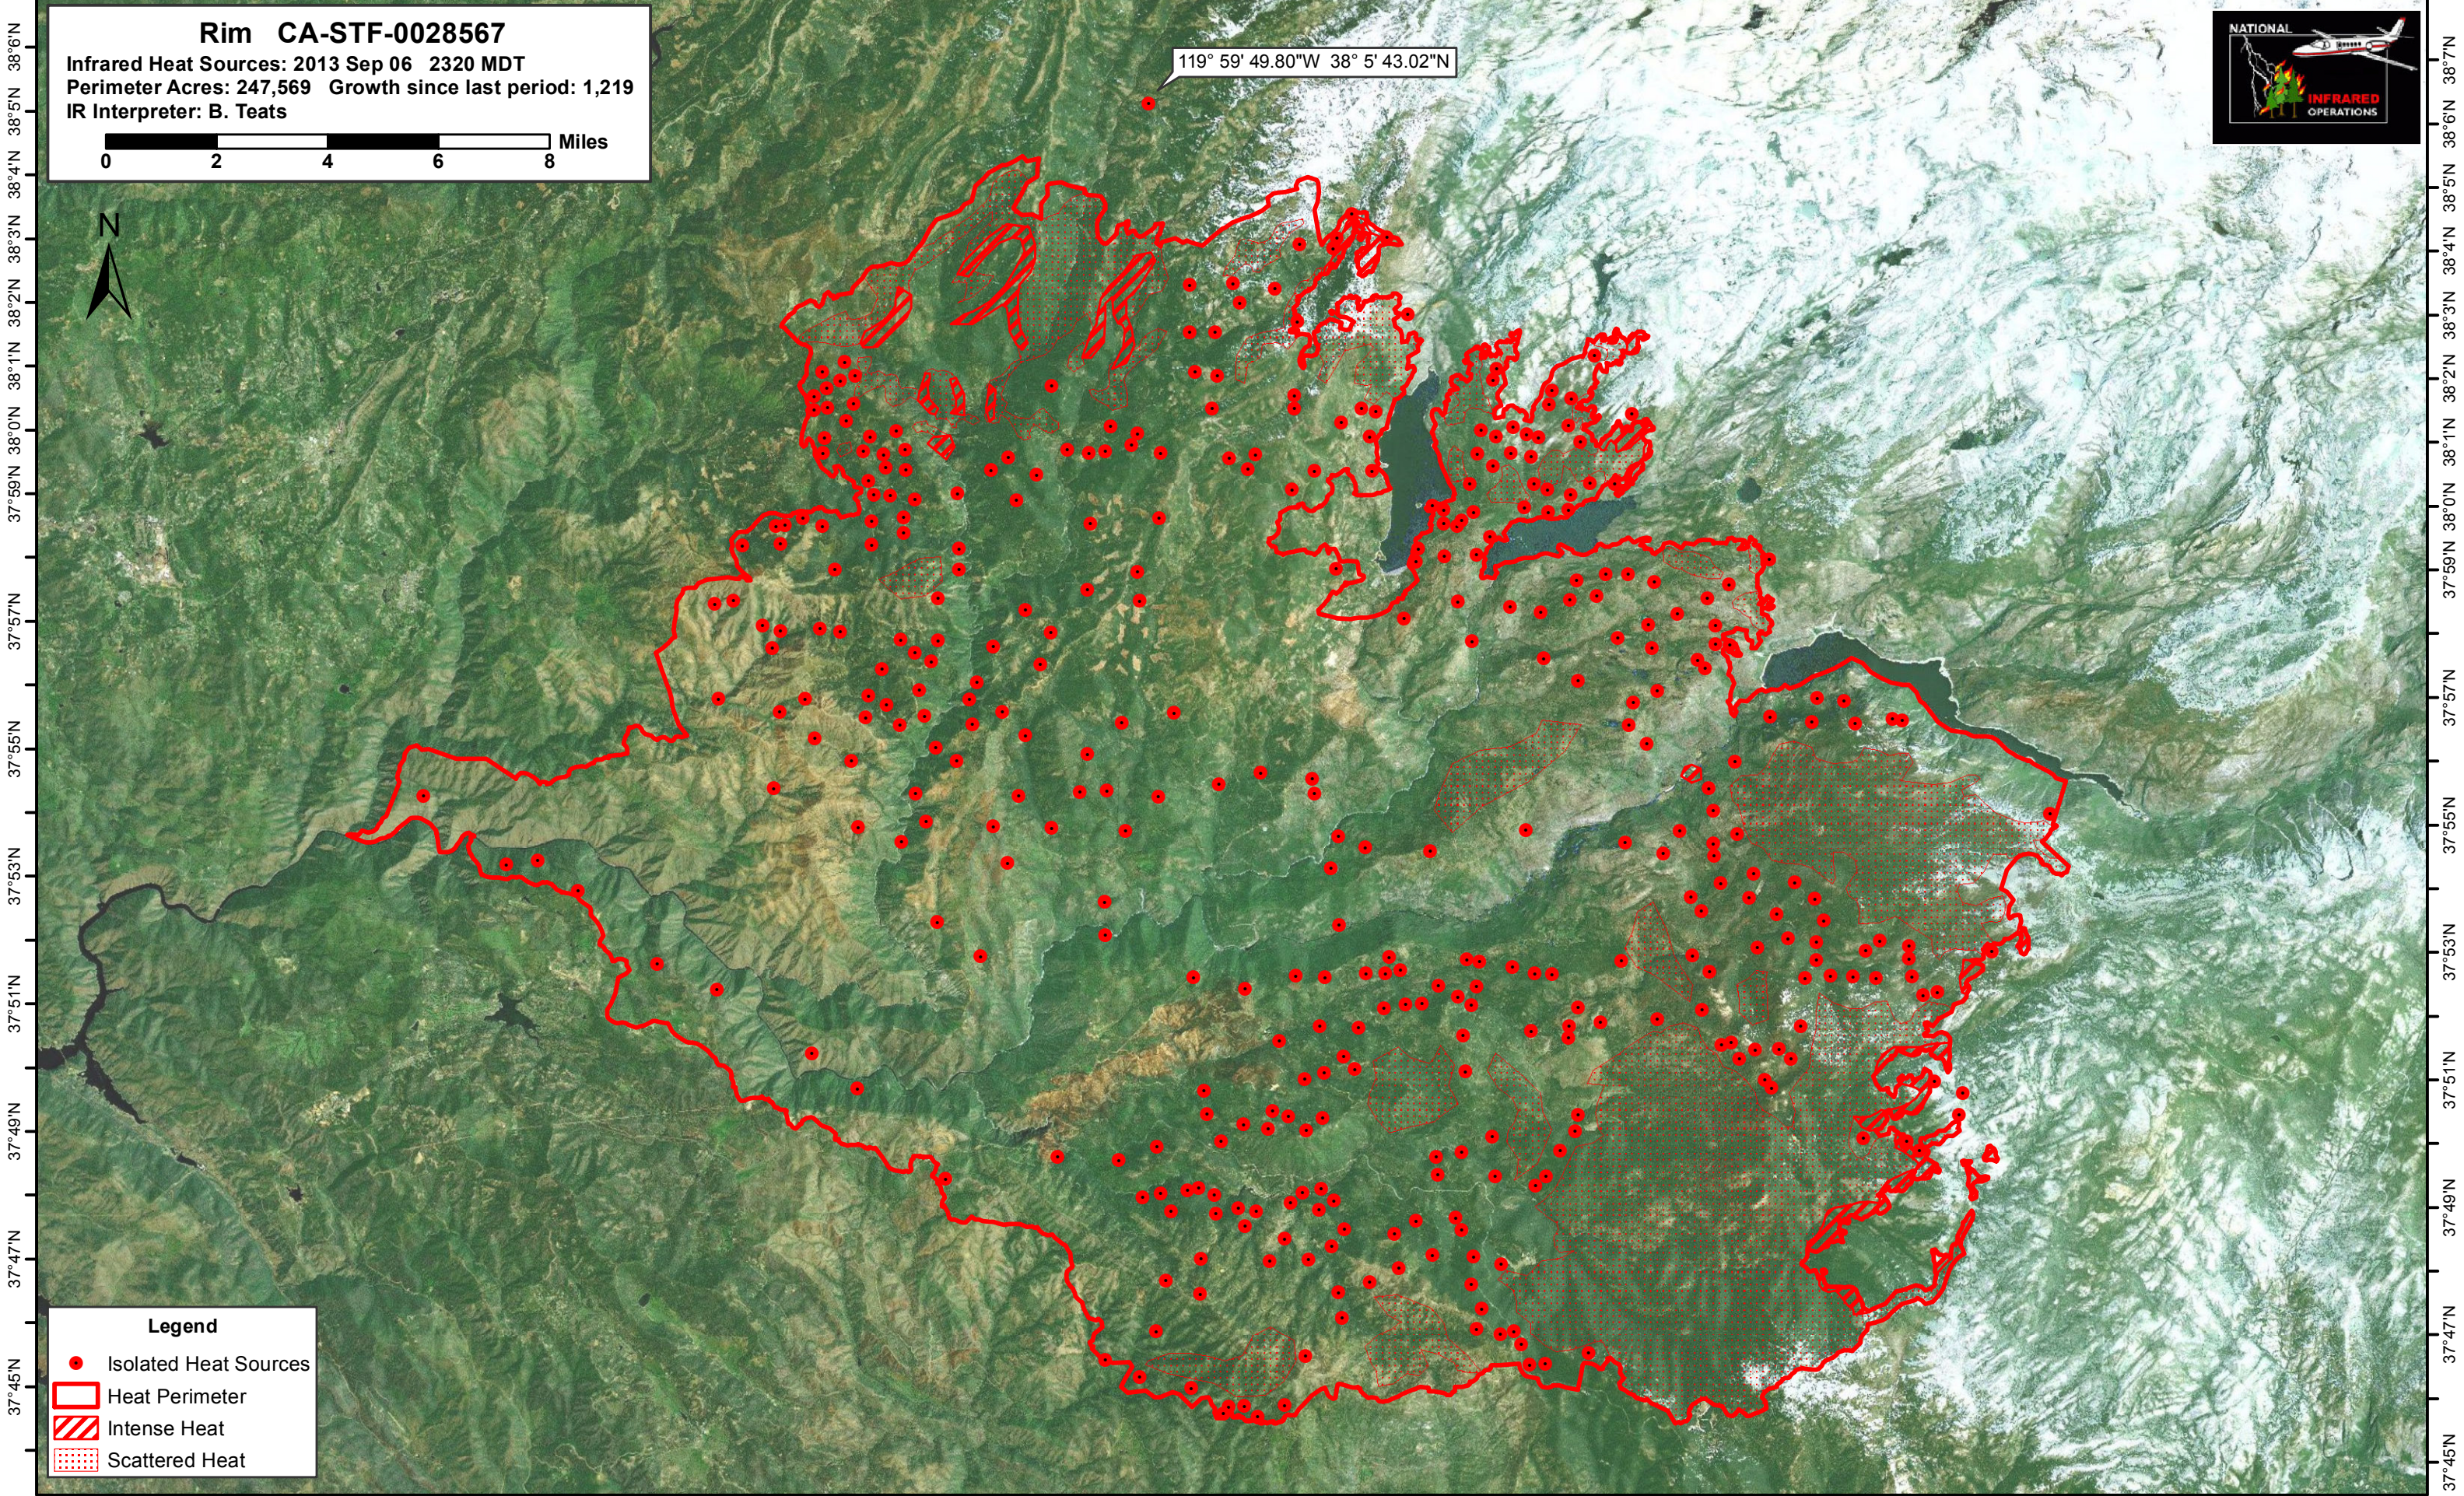

120°21'W 120°19'W 120°17'W 120°15'W 120°13'W 120°11'W 120°9'W 120°7'W 120°5'W 120°3'W 120°1'W 119°59'W 119°57'W 119°55'W 119°53'W 119°51'W 119°49'W 119°47'W 119°45'W 119°43'W 119°41'W 119°39'W 119°37'W 119°35'W

Rim CA-STF-0028567
 Infrared Heat Sources: 2013 Sep 06 2320 MDT
 Perimeter Acres: 247,569 Growth since last period: 1,219
 IR Interpreter: B. Teats

119° 59' 49.80"W 38° 5' 43.02"N

Legend

- Isolated Heat Sources
- Heat Perimeter
- Intense Heat
- Scattered Heat

120°19'W 120°17'W 120°15'W 120°13'W 120°11'W 120°9'W 120°7'W 120°5'W 120°3'W 120°1'W 119°59'W 119°57'W 119°55'W 119°53'W 119°51'W 119°49'W 119°47'W 119°45'W 119°43'W 119°41'W 119°39'W 119°37'W 119°35'W