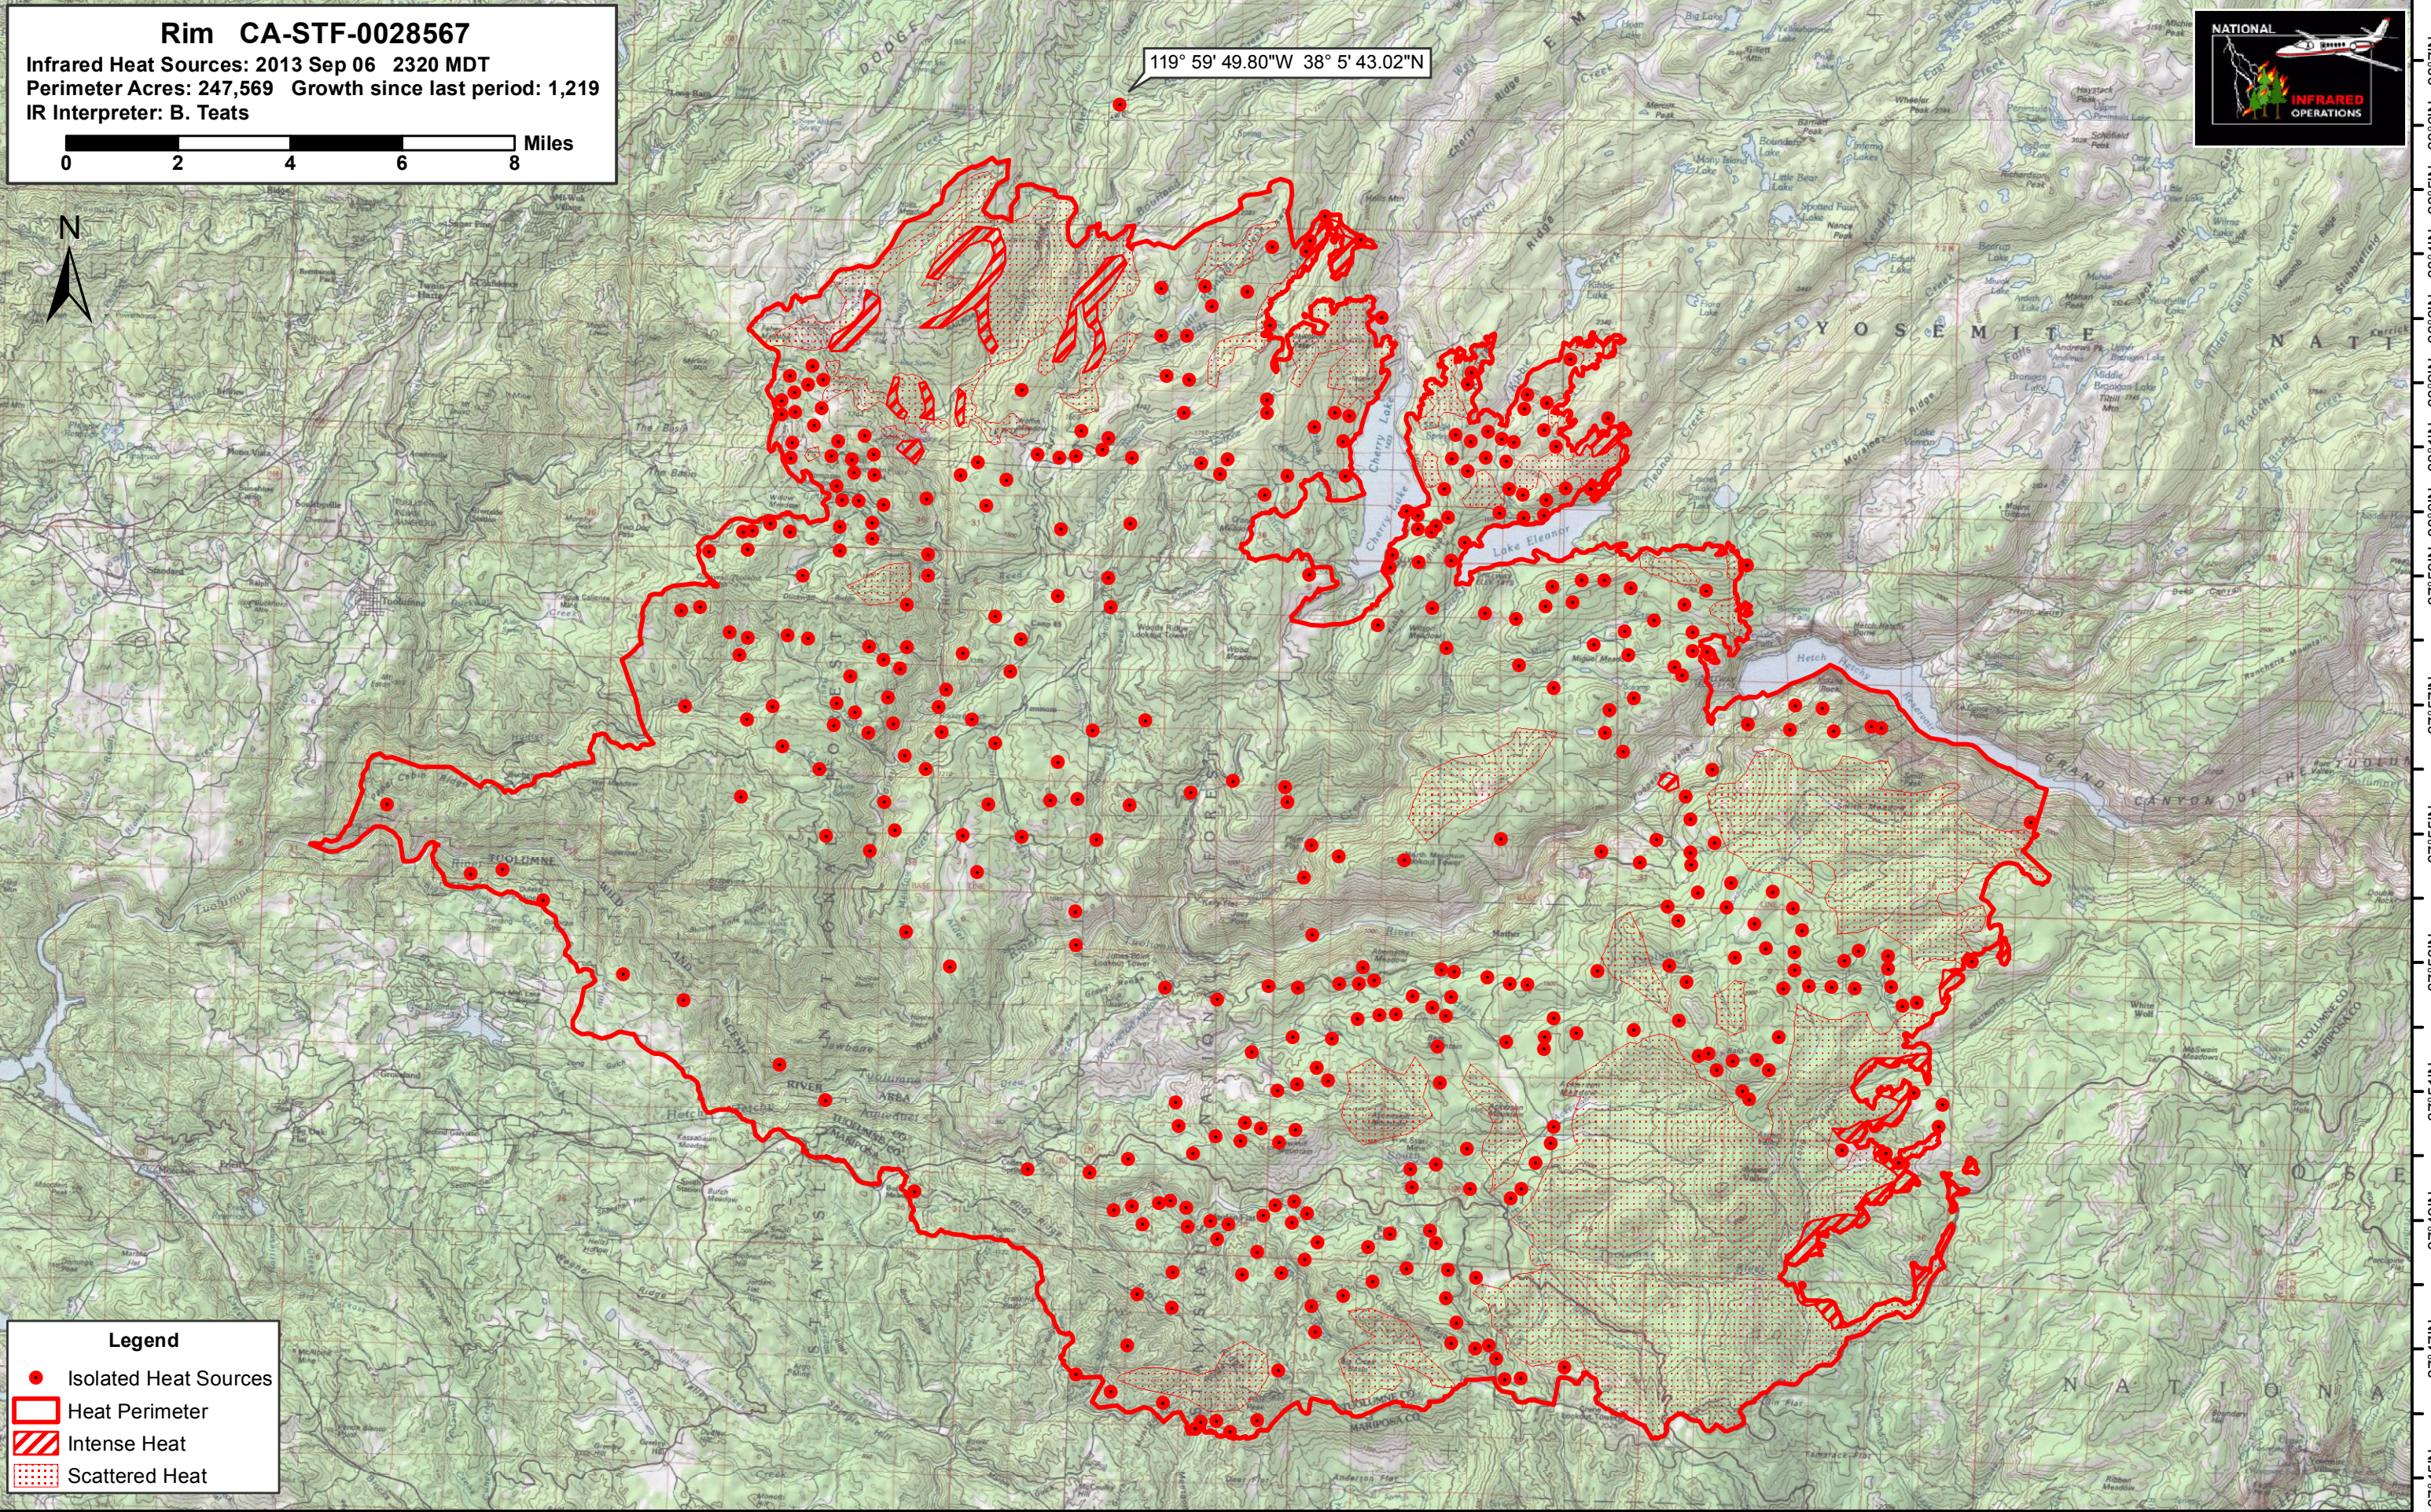

120°21'W 120°19'W 120°17'W 120°15'W 120°13'W 120°11'W 120°9'W 120°7'W 120°5'W 120°3'W 120°1'W 119°59'W 119°57'W 119°55'W 119°53'W 119°51'W 119°49'W 119°47'W 119°45'W 119°43'W 119°41'W 119°39'W 119°37'W 119°35'W

**Rim CA-STF-0028567**  
 Infrared Heat Sources: 2013 Sep 06 2320 MDT  
 Perimeter Acres: 247,569 Growth since last period: 1,219  
 IR Interpreter: B. Teats

0 2 4 6 8 Miles

119° 59' 49.80"W 38° 5' 43.02"N

**Legend**

- Isolated Heat Sources
- ▭ Heat Perimeter
- ▨ Intense Heat
- ▤ Scattered Heat

120°19'W 120°17'W 120°15'W 120°13'W 120°11'W 120°9'W 120°7'W 120°5'W 120°3'W 120°1'W 119°59'W 119°57'W 119°55'W 119°53'W 119°51'W 119°49'W 119°47'W 119°45'W 119°43'W 119°41'W 119°39'W 119°37'W 119°35'W