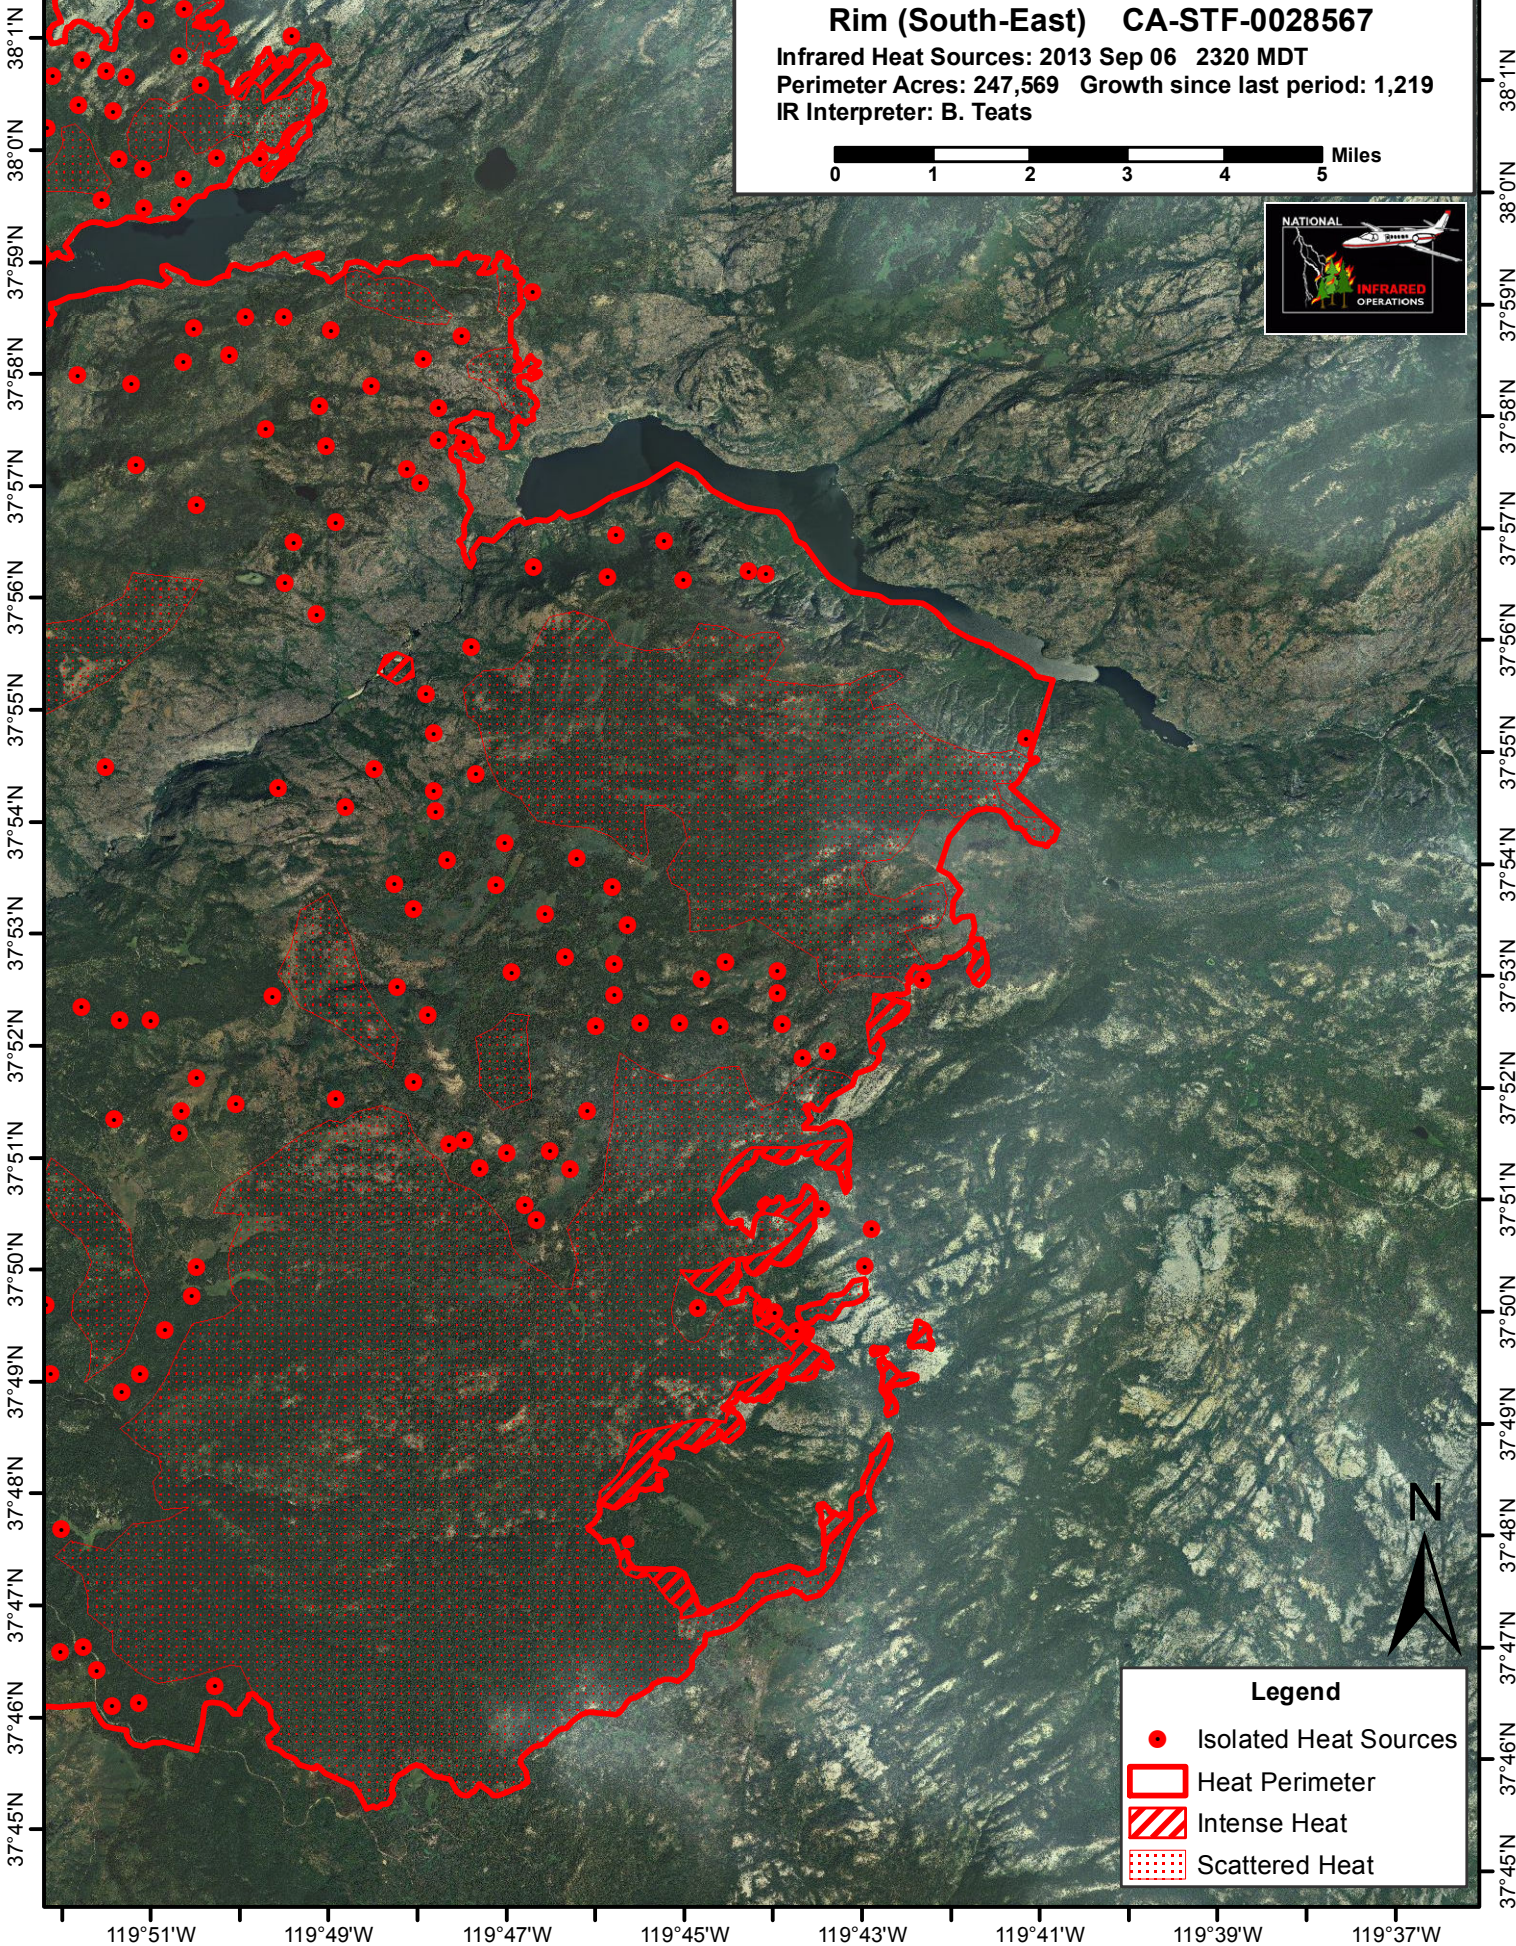

119°51'W 119°49'W 119°47'W 119°45'W 119°43'W 119°41'W 119°39'W 119°37'W

Rim (South-East) CA-STF-0028567
 Infrared Heat Sources: 2013 Sep 06 2320 MDT
 Perimeter Acres: 247,569 Growth since last period: 1,219
 IR Interpreter: B. Teats

Legend

- Isolated Heat Sources
- Heat Perimeter
- ▨ Intense Heat
- ▤ Scattered Heat

119°51'W 119°49'W 119°47'W 119°45'W 119°43'W 119°41'W 119°39'W 119°37'W