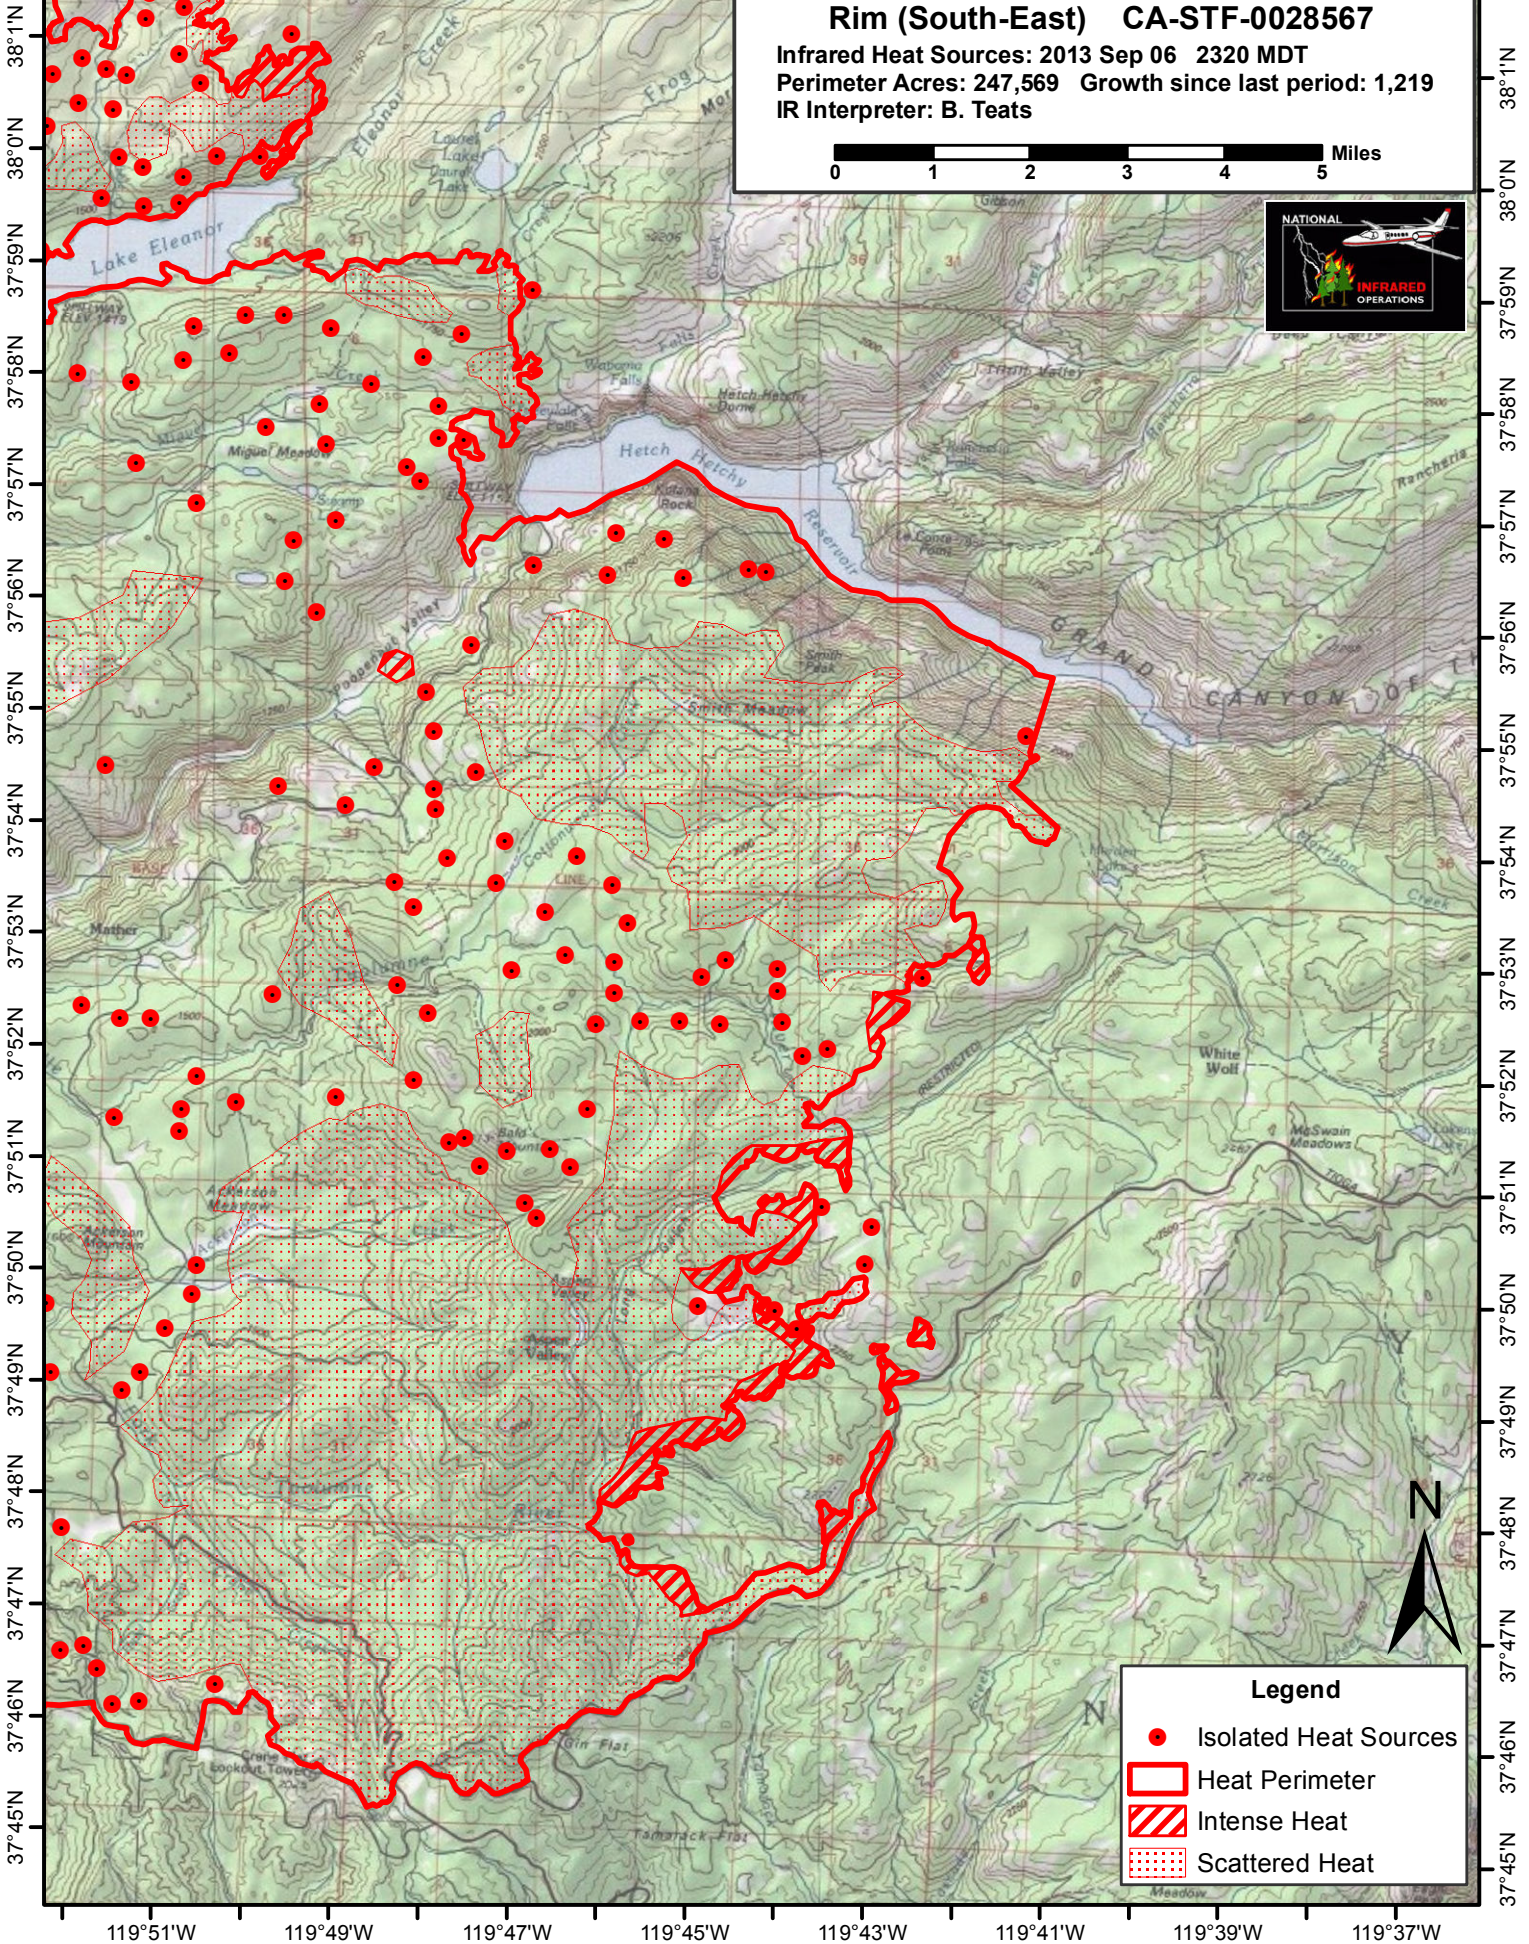

119°51'W 119°49'W 119°47'W 119°45'W 119°43'W 119°41'W 119°39'W 119°37'W

Rim (South-East) CA-STF-0028567

Infrared Heat Sources: 2013 Sep 06 2320 MDT

Perimeter Acres: 247,569 Growth since last period: 1,219

IR Interpreter: B. Teats

Legend

- Isolated Heat Sources
- Heat Perimeter
- Intense Heat
- Scattered Heat

119°51'W 119°49'W 119°47'W 119°45'W 119°43'W 119°41'W 119°39'W 119°37'W