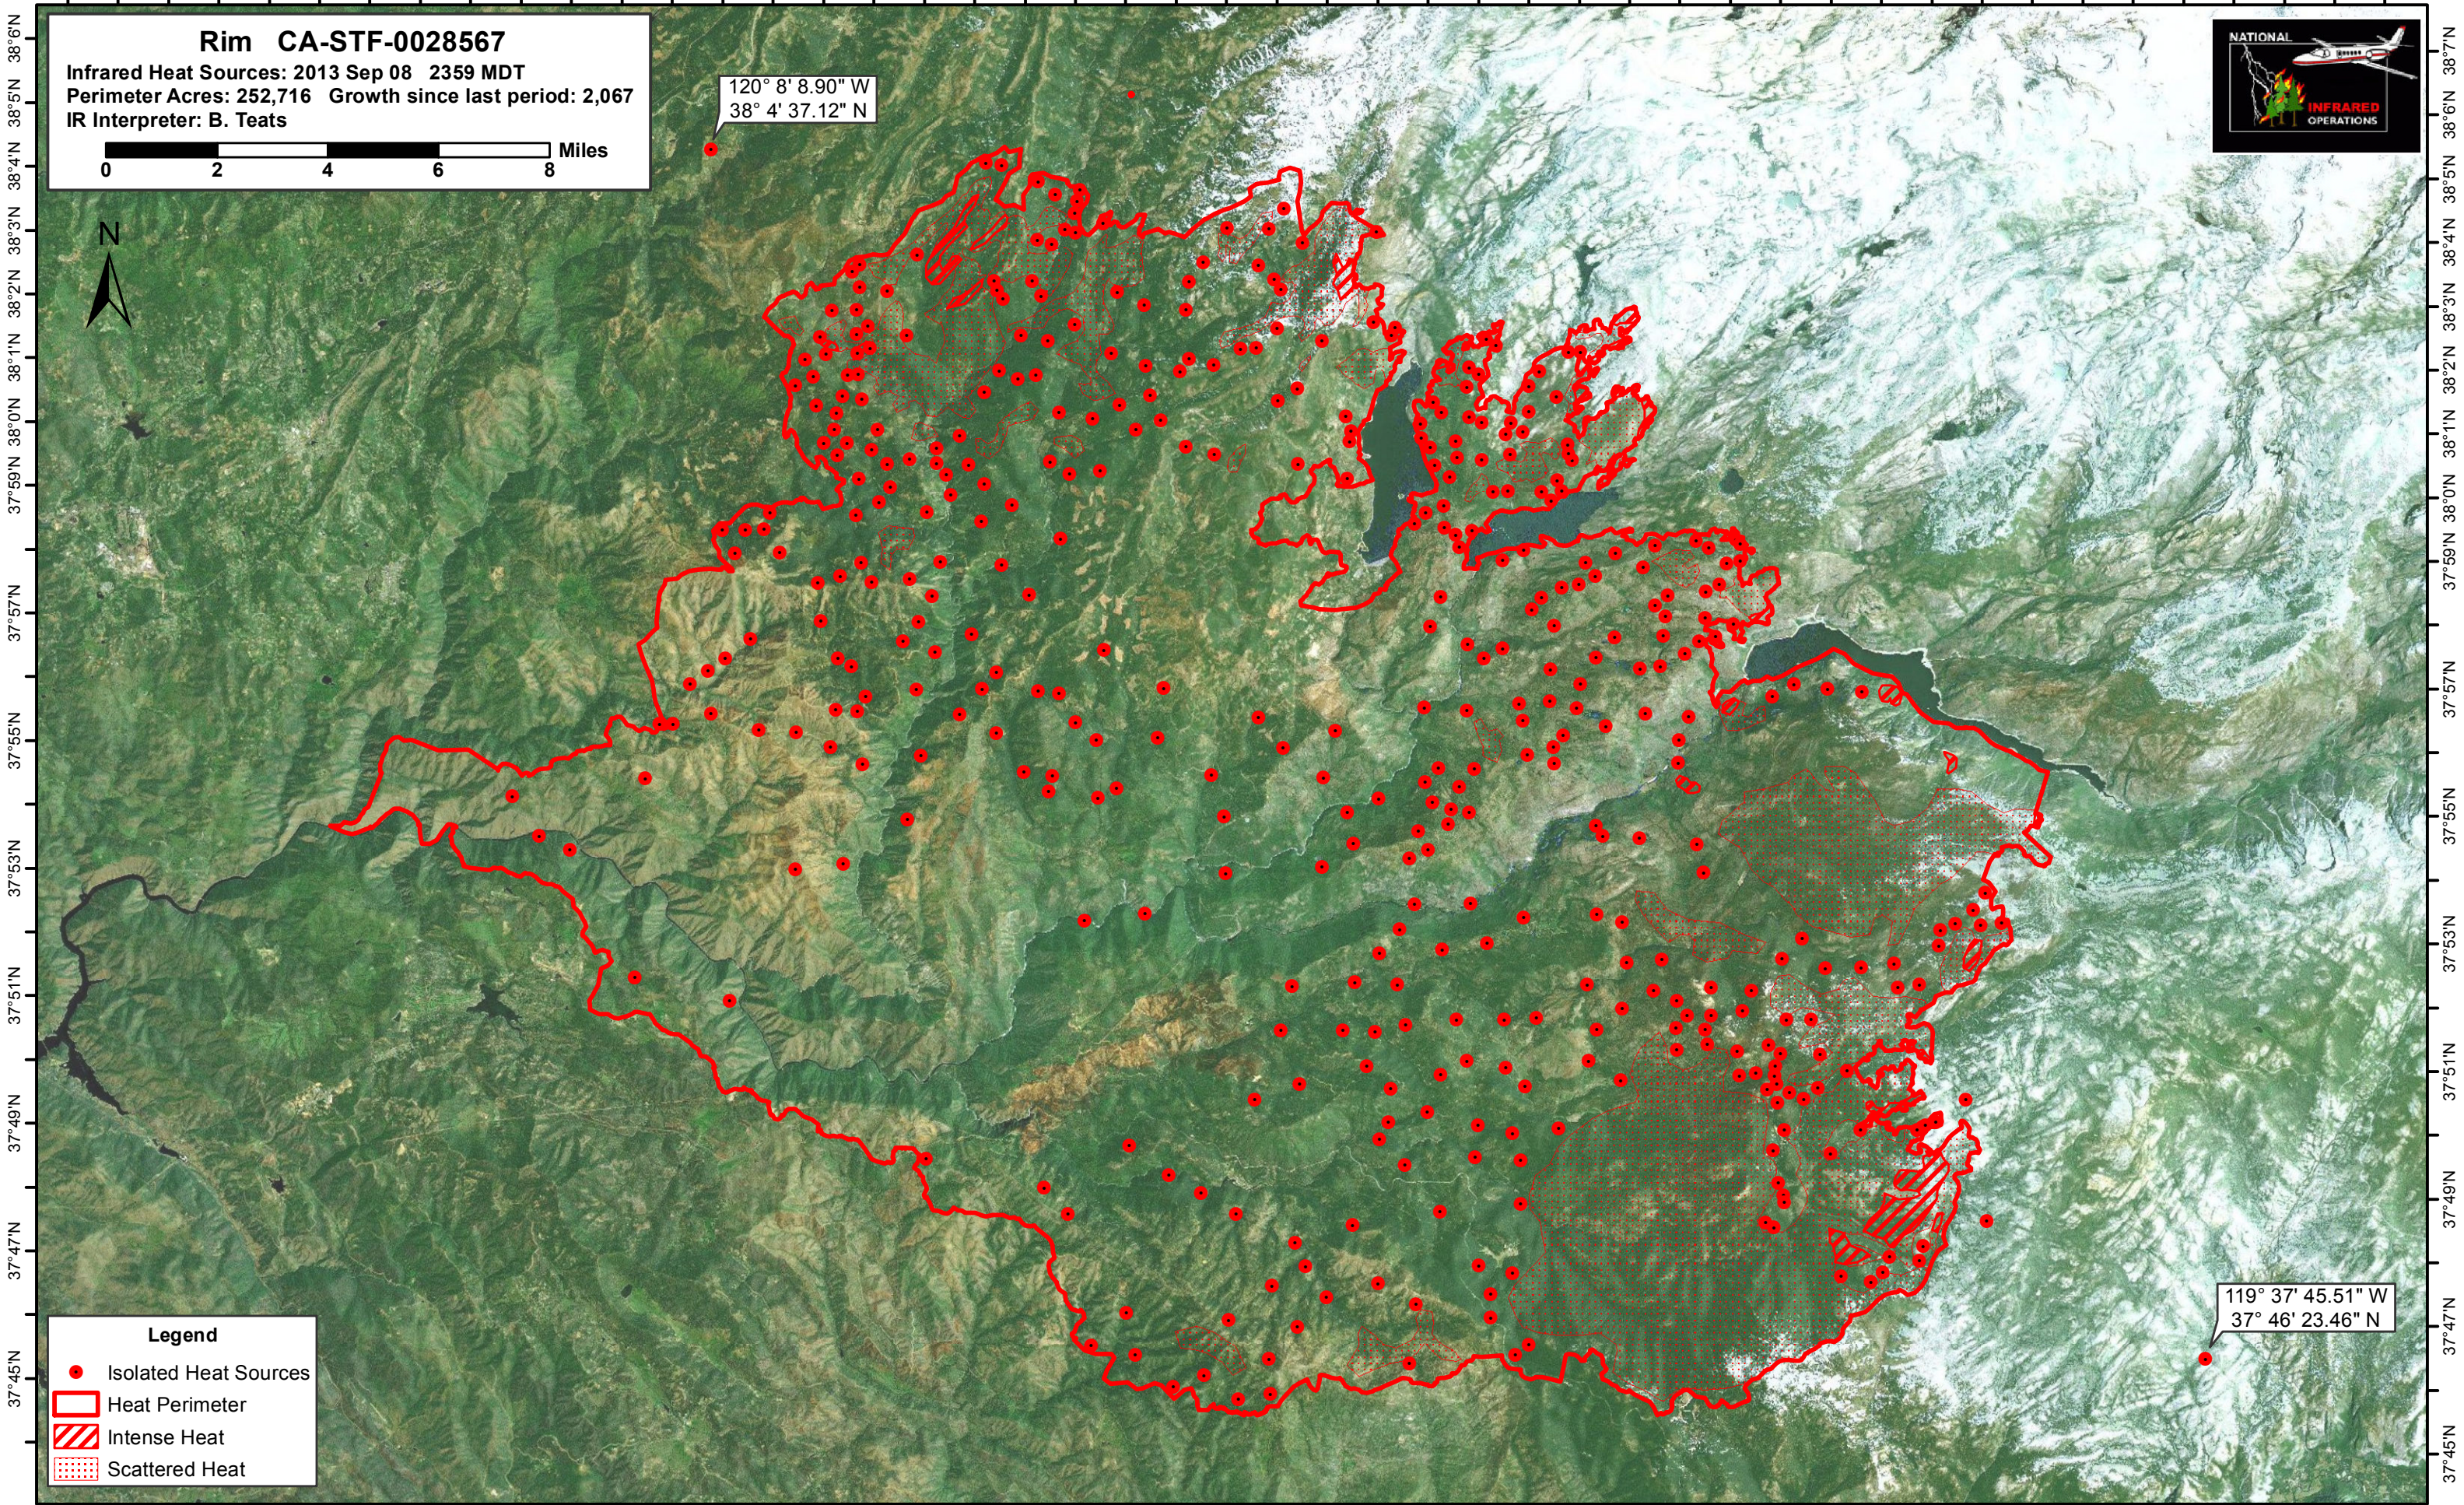

120°21'W 120°19'W 120°17'W 120°15'W 120°13'W 120°11'W 120°9'W 120°7'W 120°5'W 120°3'W 120°1'W 119°59'W 119°57'W 119°55'W 119°53'W 119°51'W 119°49'W 119°47'W 119°45'W 119°43'W 119°41'W 119°39'W 119°37'W 119°35'W

Rim CA-STF-0028567
Infrared Heat Sources: 2013 Sep 08 2359 MDT
Perimeter Acres: 252,716 Growth since last period: 2,067
IR Interpreter: B. Teats

120° 8' 8.90" W
38° 4' 37.12" N

119° 37' 45.51" W
37° 46' 23.46" N

Legend

- Isolated Heat Sources
- Heat Perimeter
- Intense Heat
- Scattered Heat

120°19'W 120°17'W 120°15'W 120°13'W 120°11'W 120°9'W 120°7'W 120°5'W 120°3'W 120°1'W 119°59'W 119°57'W 119°55'W 119°53'W 119°51'W 119°49'W 119°47'W 119°45'W 119°43'W 119°41'W 119°39'W 119°37'W 119°35'W