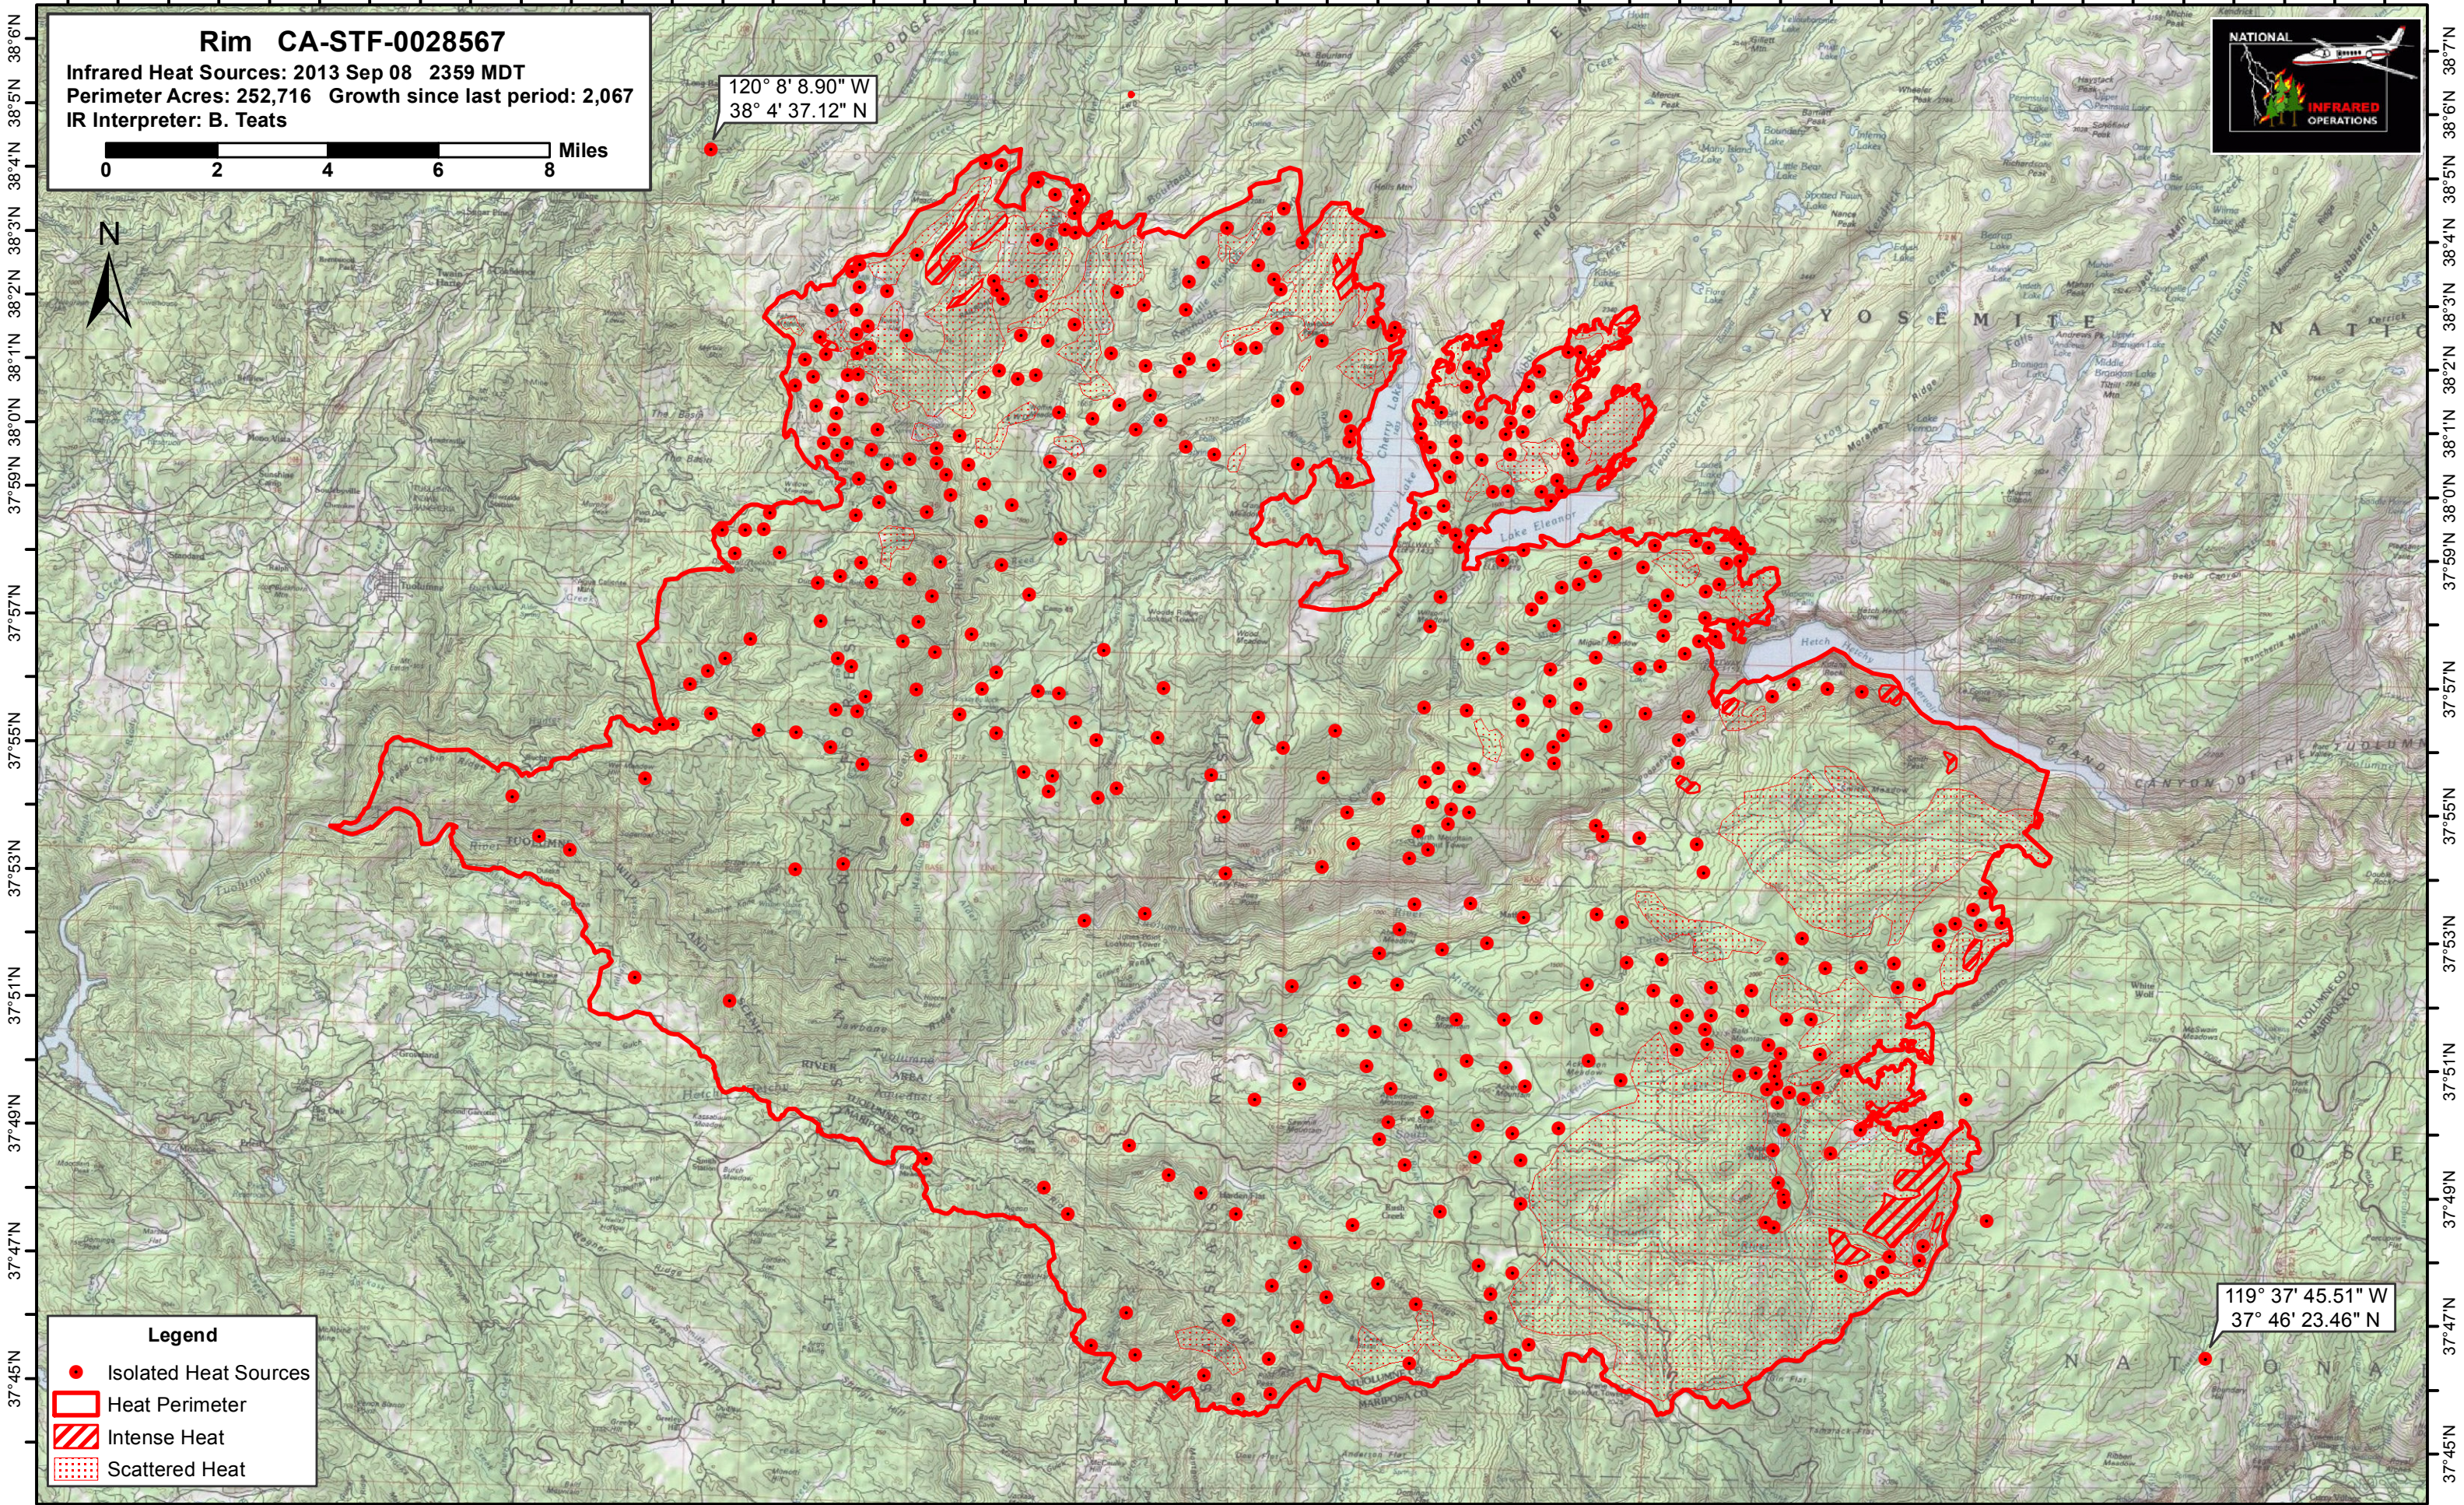

120°21'W 120°19'W 120°17'W 120°15'W 120°13'W 120°11'W 120°9'W 120°7'W 120°5'W 120°3'W 120°1'W 119°59'W 119°57'W 119°55'W 119°53'W 119°51'W 119°49'W 119°47'W 119°45'W 119°43'W 119°41'W 119°39'W 119°37'W 119°35'W

Rim CA-STF-0028567
Infrared Heat Sources: 2013 Sep 08 2359 MDT
Perimeter Acres: 252,716 Growth since last period: 2,067
IR Interpreter: B. Teats

120° 8' 8.90" W
38° 4' 37.12" N

- Legend**
- Isolated Heat Sources
 - Heat Perimeter
 - Intense Heat
 - Scattered Heat

119° 37' 45.51" W
37° 46' 23.46" N

120°19'W 120°17'W 120°15'W 120°13'W 120°11'W 120°9'W 120°7'W 120°5'W 120°3'W 120°1'W 119°59'W 119°57'W 119°55'W 119°53'W 119°51'W 119°49'W 119°47'W 119°45'W 119°43'W 119°41'W 119°39'W 119°37'W 119°35'W