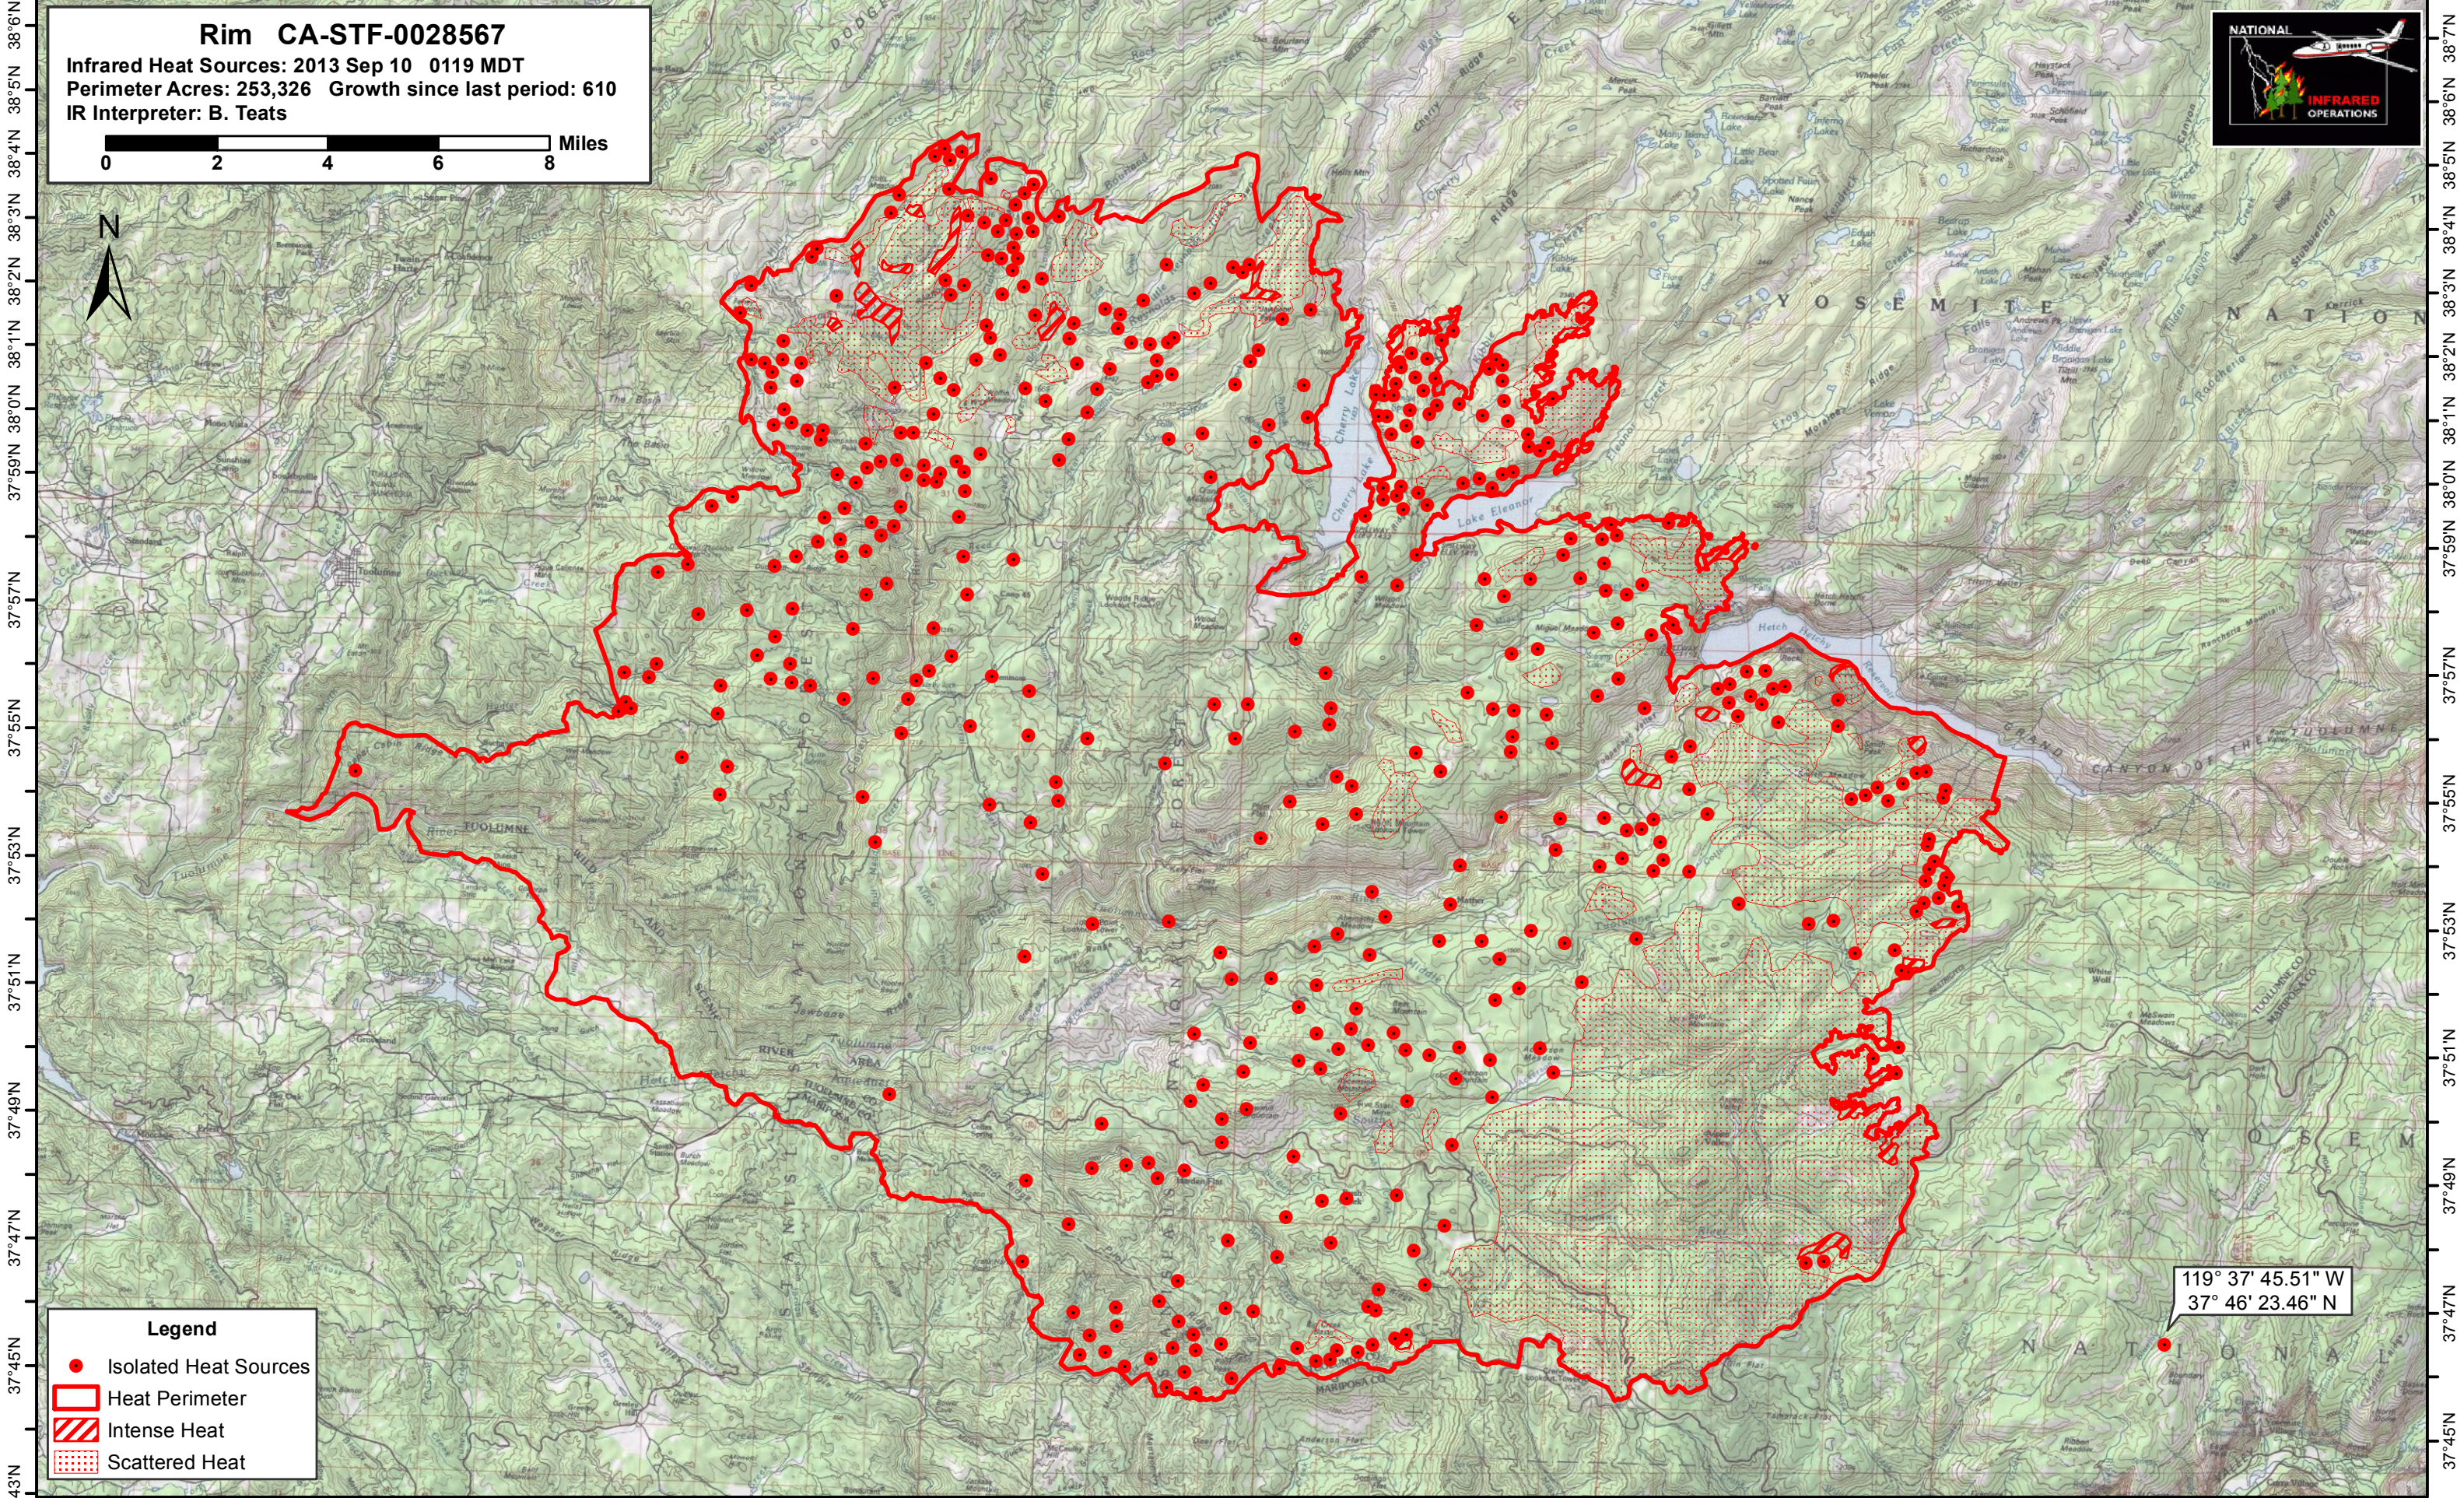

120°20'W 120°18'W 120°16'W 120°14'W 120°12'W 120°10'W 120°8'W 120°6'W 120°4'W 120°2'W 120°0'W 119°58'W 119°56'W 119°54'W 119°52'W 119°50'W 119°48'W 119°46'W 119°44'W 119°42'W 119°40'W 119°38'W 119°36'W 119°34'W

Rim CA-STF-0028567
Infrared Heat Sources: 2013 Sep 10 0119 MDT
Perimeter Acres: 253,326 Growth since last period: 610
IR Interpreter: B. Teats

0 2 4 6 8 Miles

Legend

- Isolated Heat Sources
- ▭ Heat Perimeter
- ▨ Intense Heat
- ▤ Scattered Heat

119° 37' 45.51" W
 37° 46' 23.46" N

120°18'W 120°16'W 120°14'W 120°12'W 120°10'W 120°8'W 120°6'W 120°4'W 120°2'W 120°0'W 119°58'W 119°56'W 119°54'W 119°52'W 119°50'W 119°48'W 119°46'W 119°44'W 119°42'W 119°40'W 119°38'W 119°36'W 119°34'W