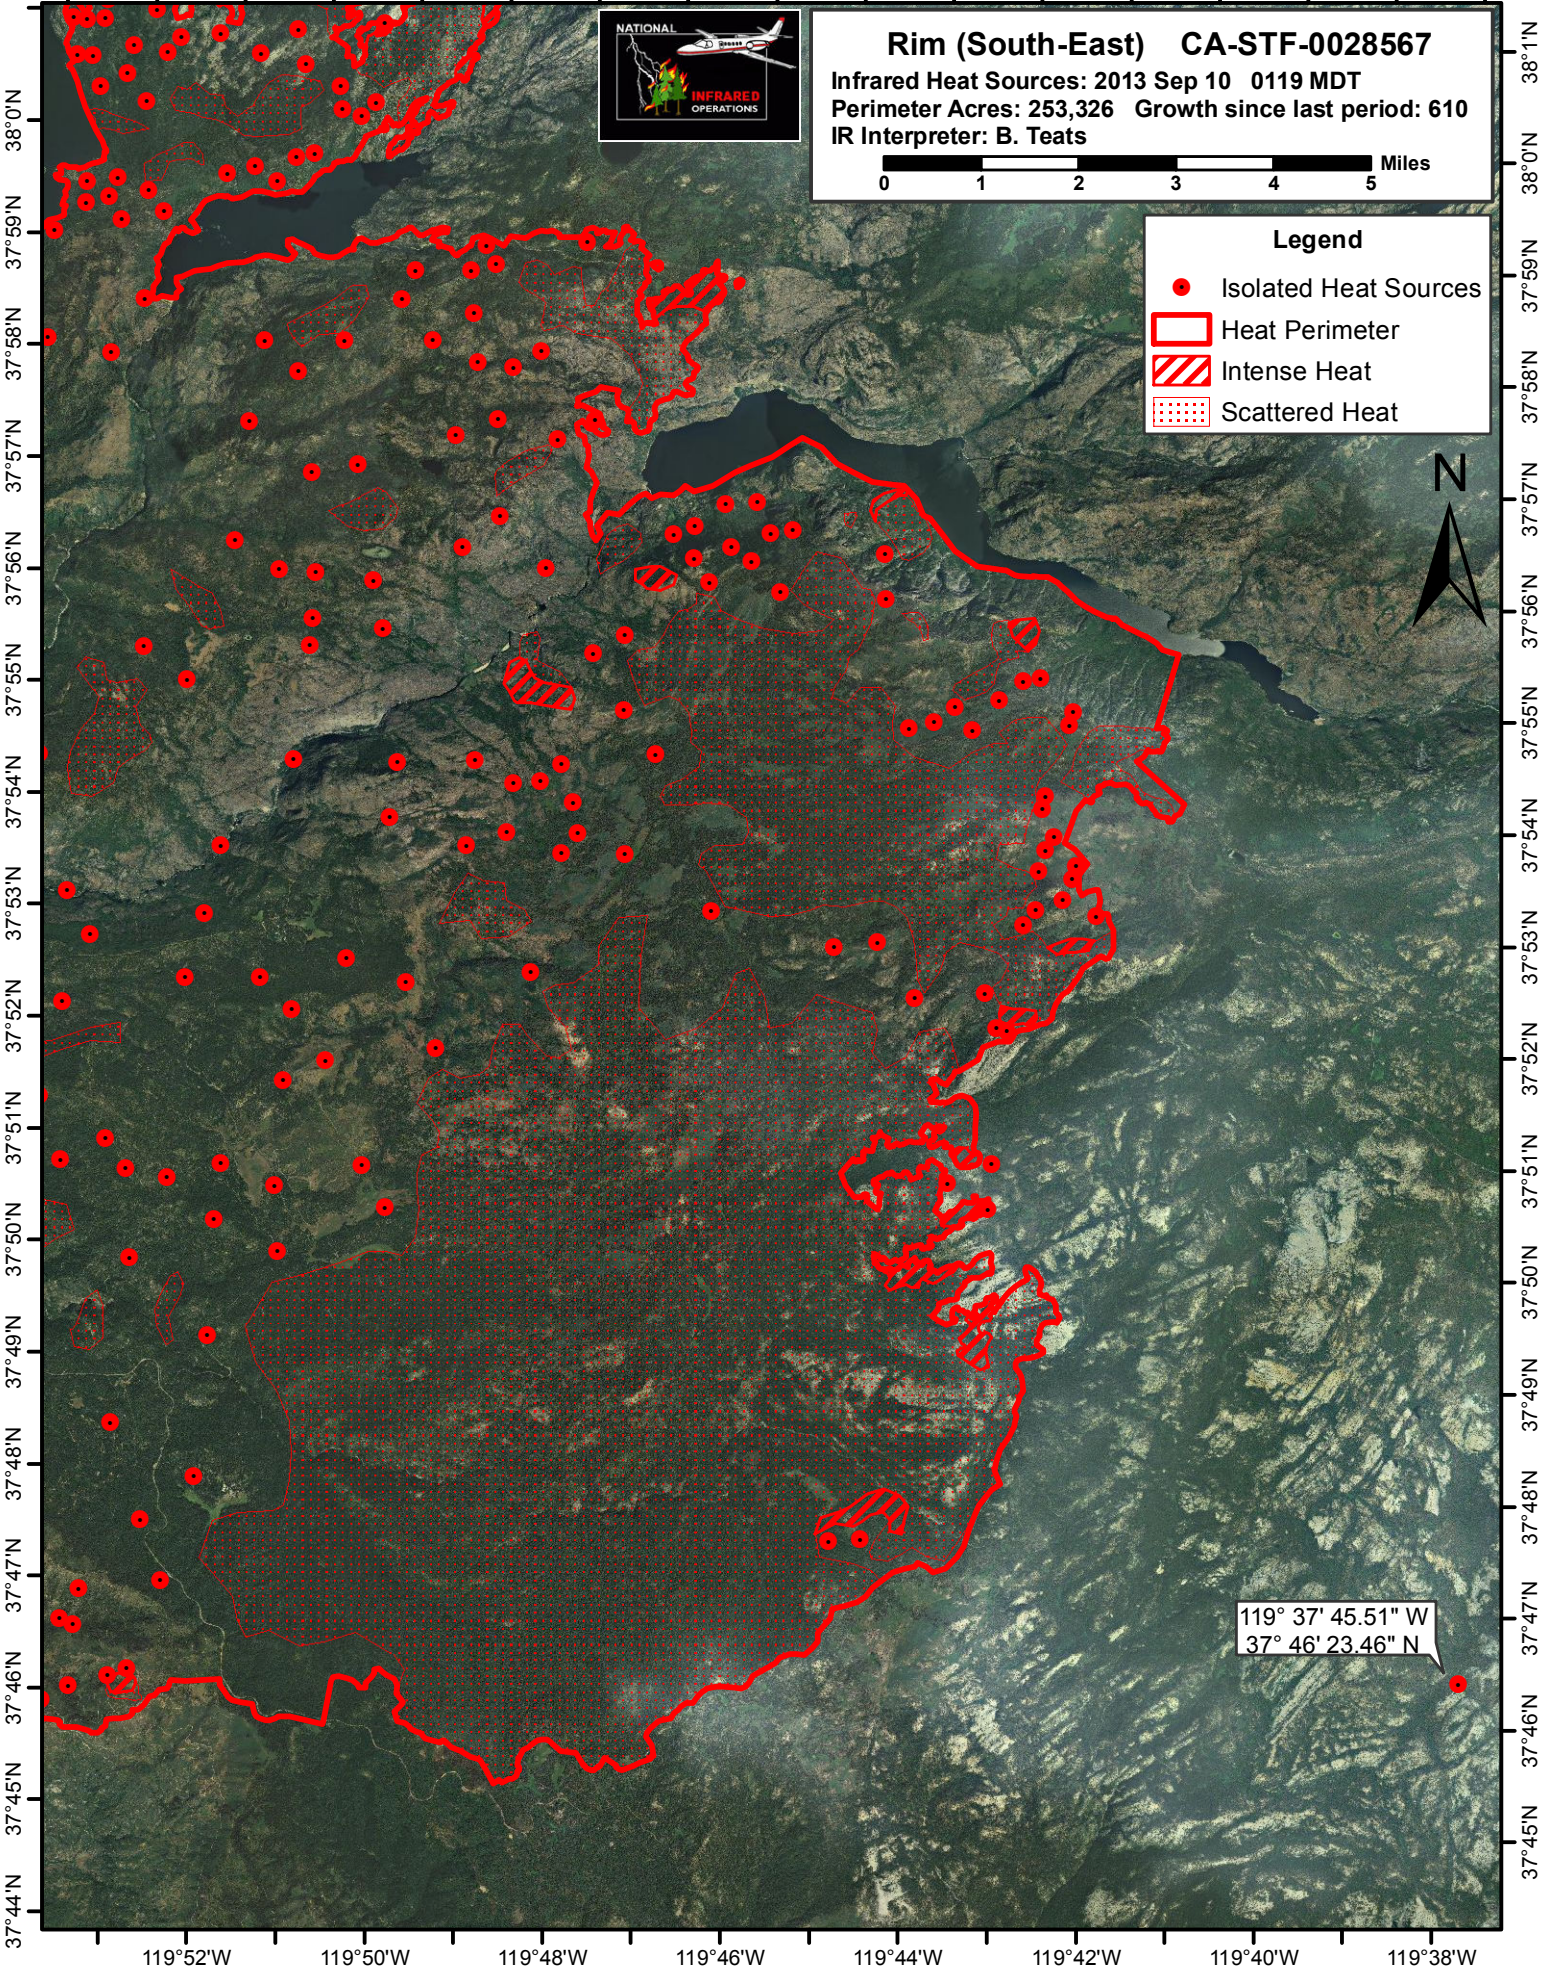

119°54'W 119°52'W 119°50'W 119°48'W 119°46'W 119°44'W 119°42'W 119°40'W 119°38'W

Rim (South-East) CA-STF-0028567
Infrared Heat Sources: 2013 Sep 10 0119 MDT
Perimeter Acres: 253,326 Growth since last period: 610
IR Interpreter: B. Teats

Legend

- Isolated Heat Sources
- ▭ Heat Perimeter
- ▨ Intense Heat
- ▤ Scattered Heat

119° 37' 45.51" W
37° 46' 23.46" N