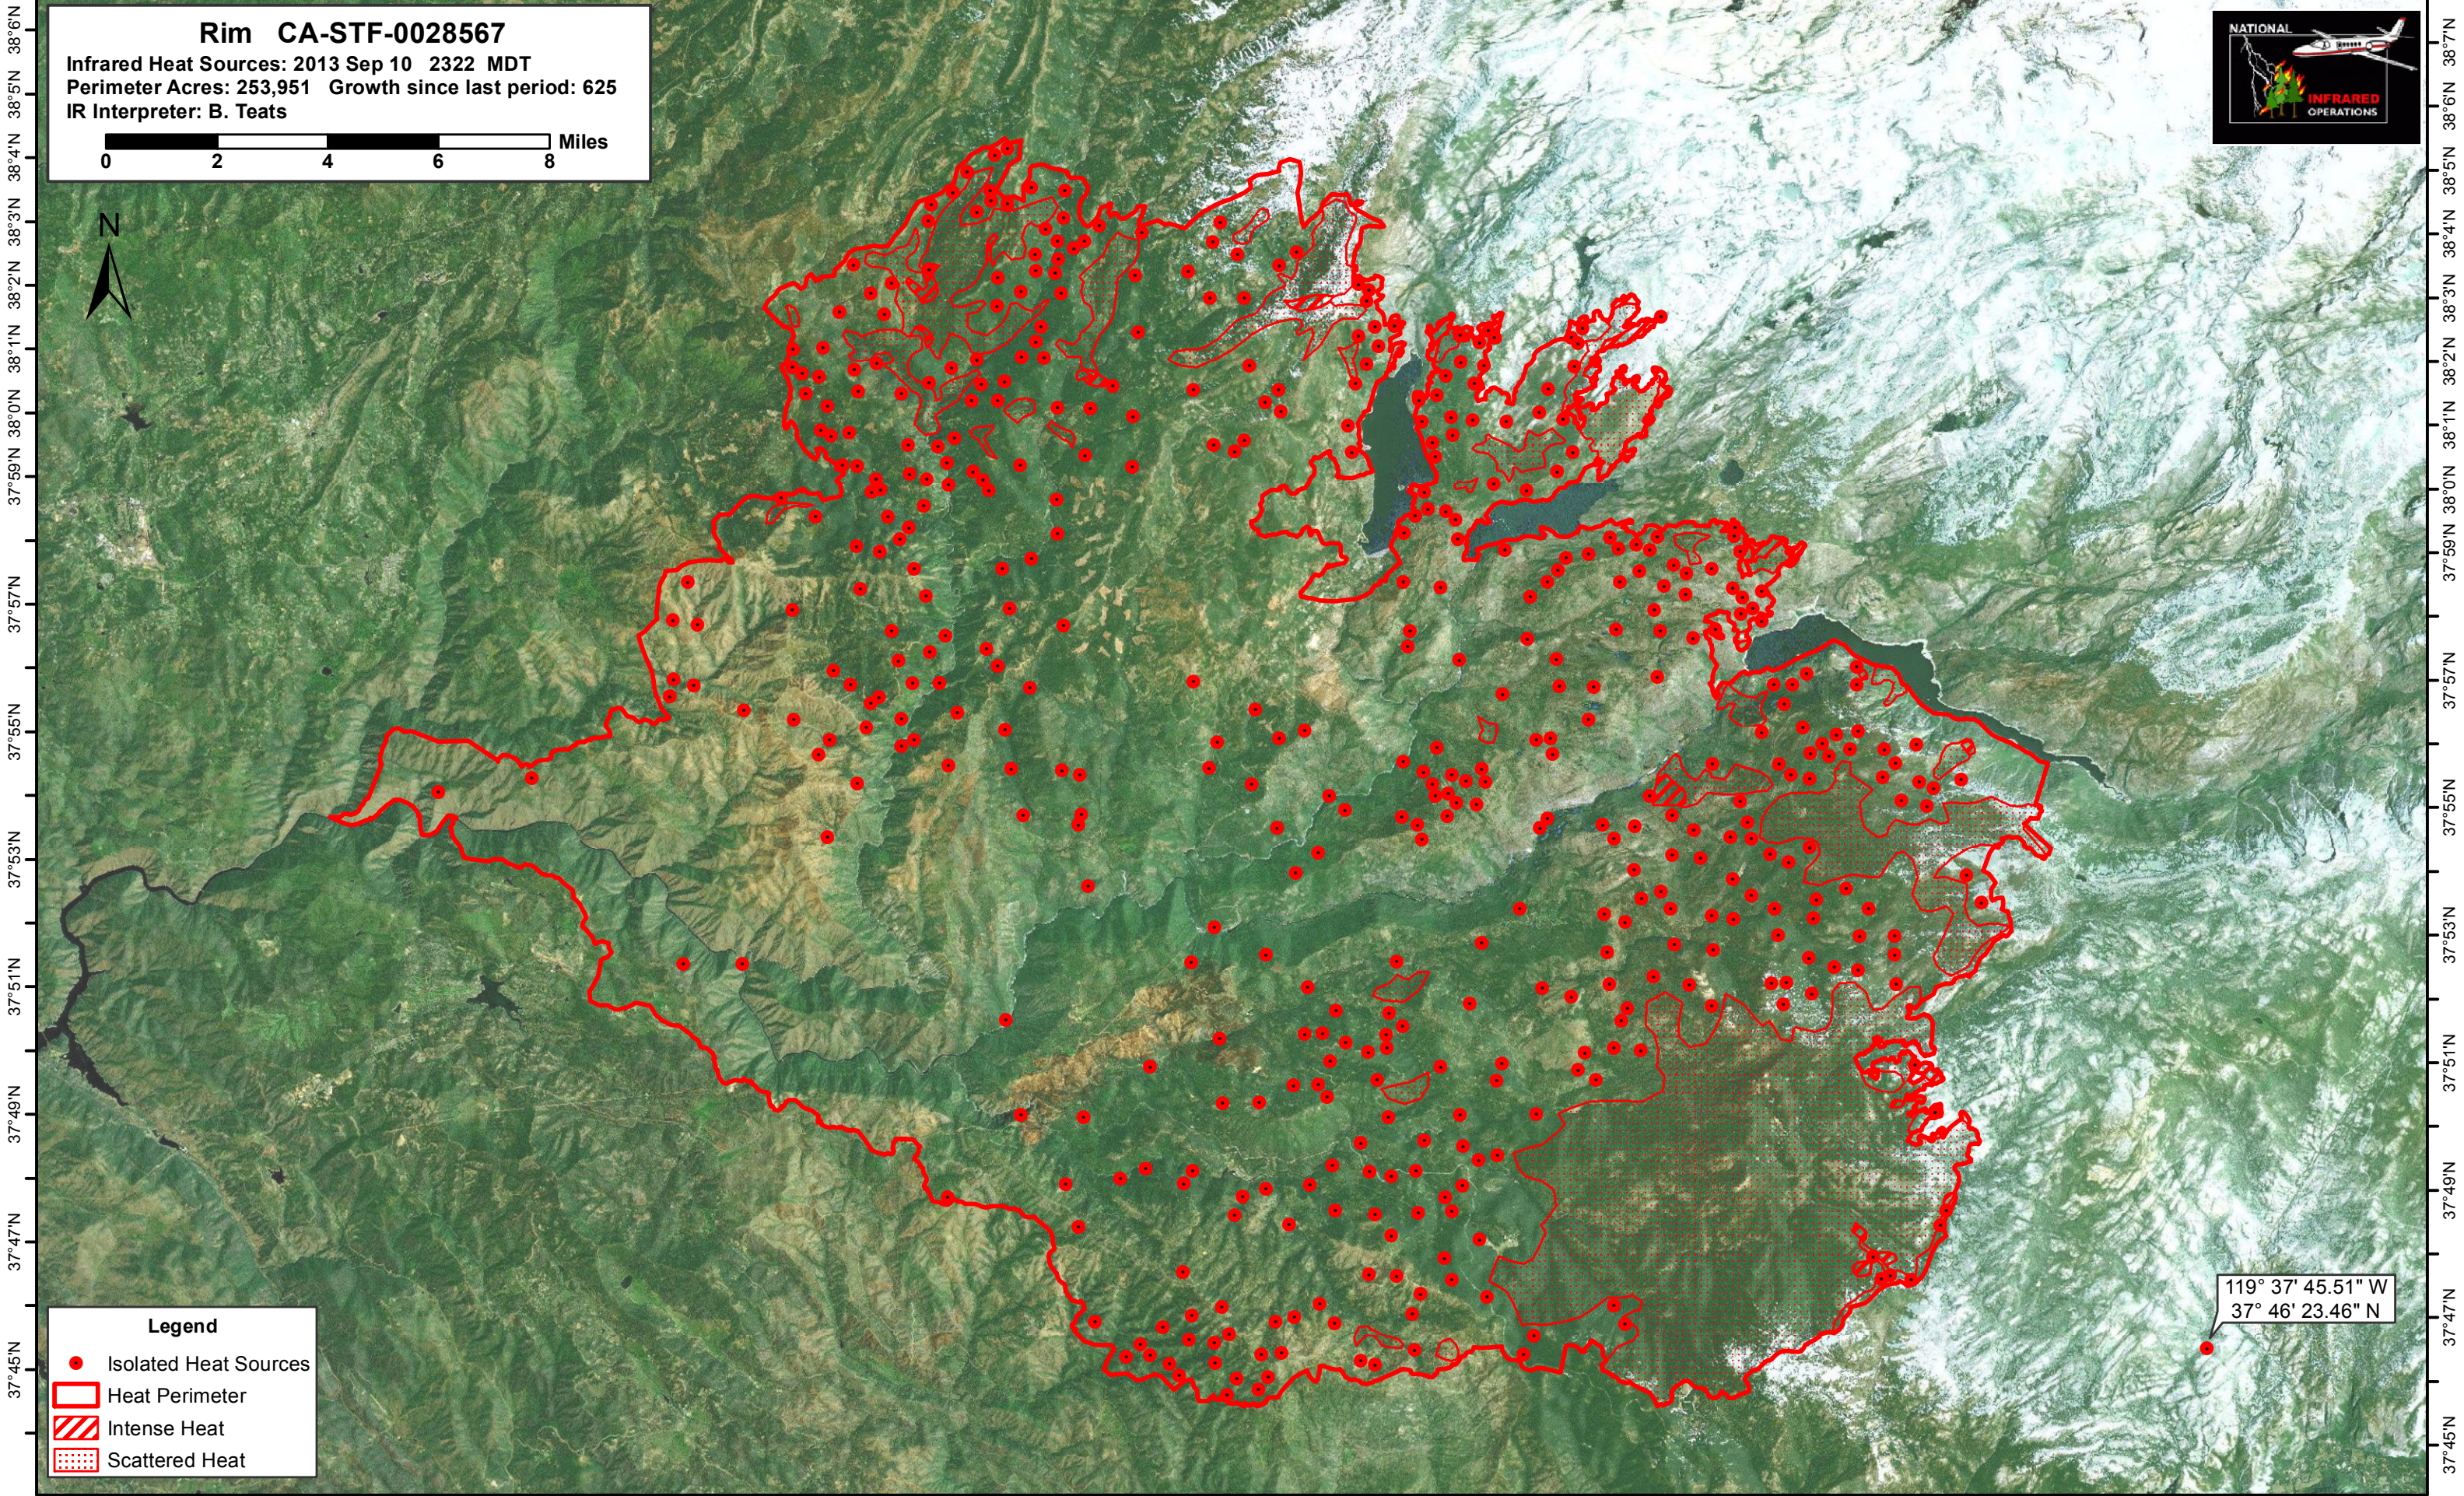

120°21'W 120°19'W 120°17'W 120°15'W 120°13'W 120°11'W 120°9'W 120°7'W 120°5'W 120°3'W 120°1'W 119°59'W 119°57'W 119°55'W 119°53'W 119°51'W 119°49'W 119°47'W 119°45'W 119°43'W 119°41'W 119°39'W 119°37'W 119°35'W

Rim CA-STF-0028567
Infrared Heat Sources: 2013 Sep 10 2322 MDT
Perimeter Acres: 253,951 Growth since last period: 625
IR Interpreter: B. Teats

Legend
● Isolated Heat Sources
□ Heat Perimeter
▨ Intense Heat
▤ Scattered Heat

119° 37' 45.51" W
37° 46' 23.46" N

120°19'W 120°17'W 120°15'W 120°13'W 120°11'W 120°9'W 120°7'W 120°5'W 120°3'W 120°1'W 119°59'W 119°57'W 119°55'W 119°53'W 119°51'W 119°49'W 119°47'W 119°45'W 119°43'W 119°41'W 119°39'W 119°37'W 119°35'W