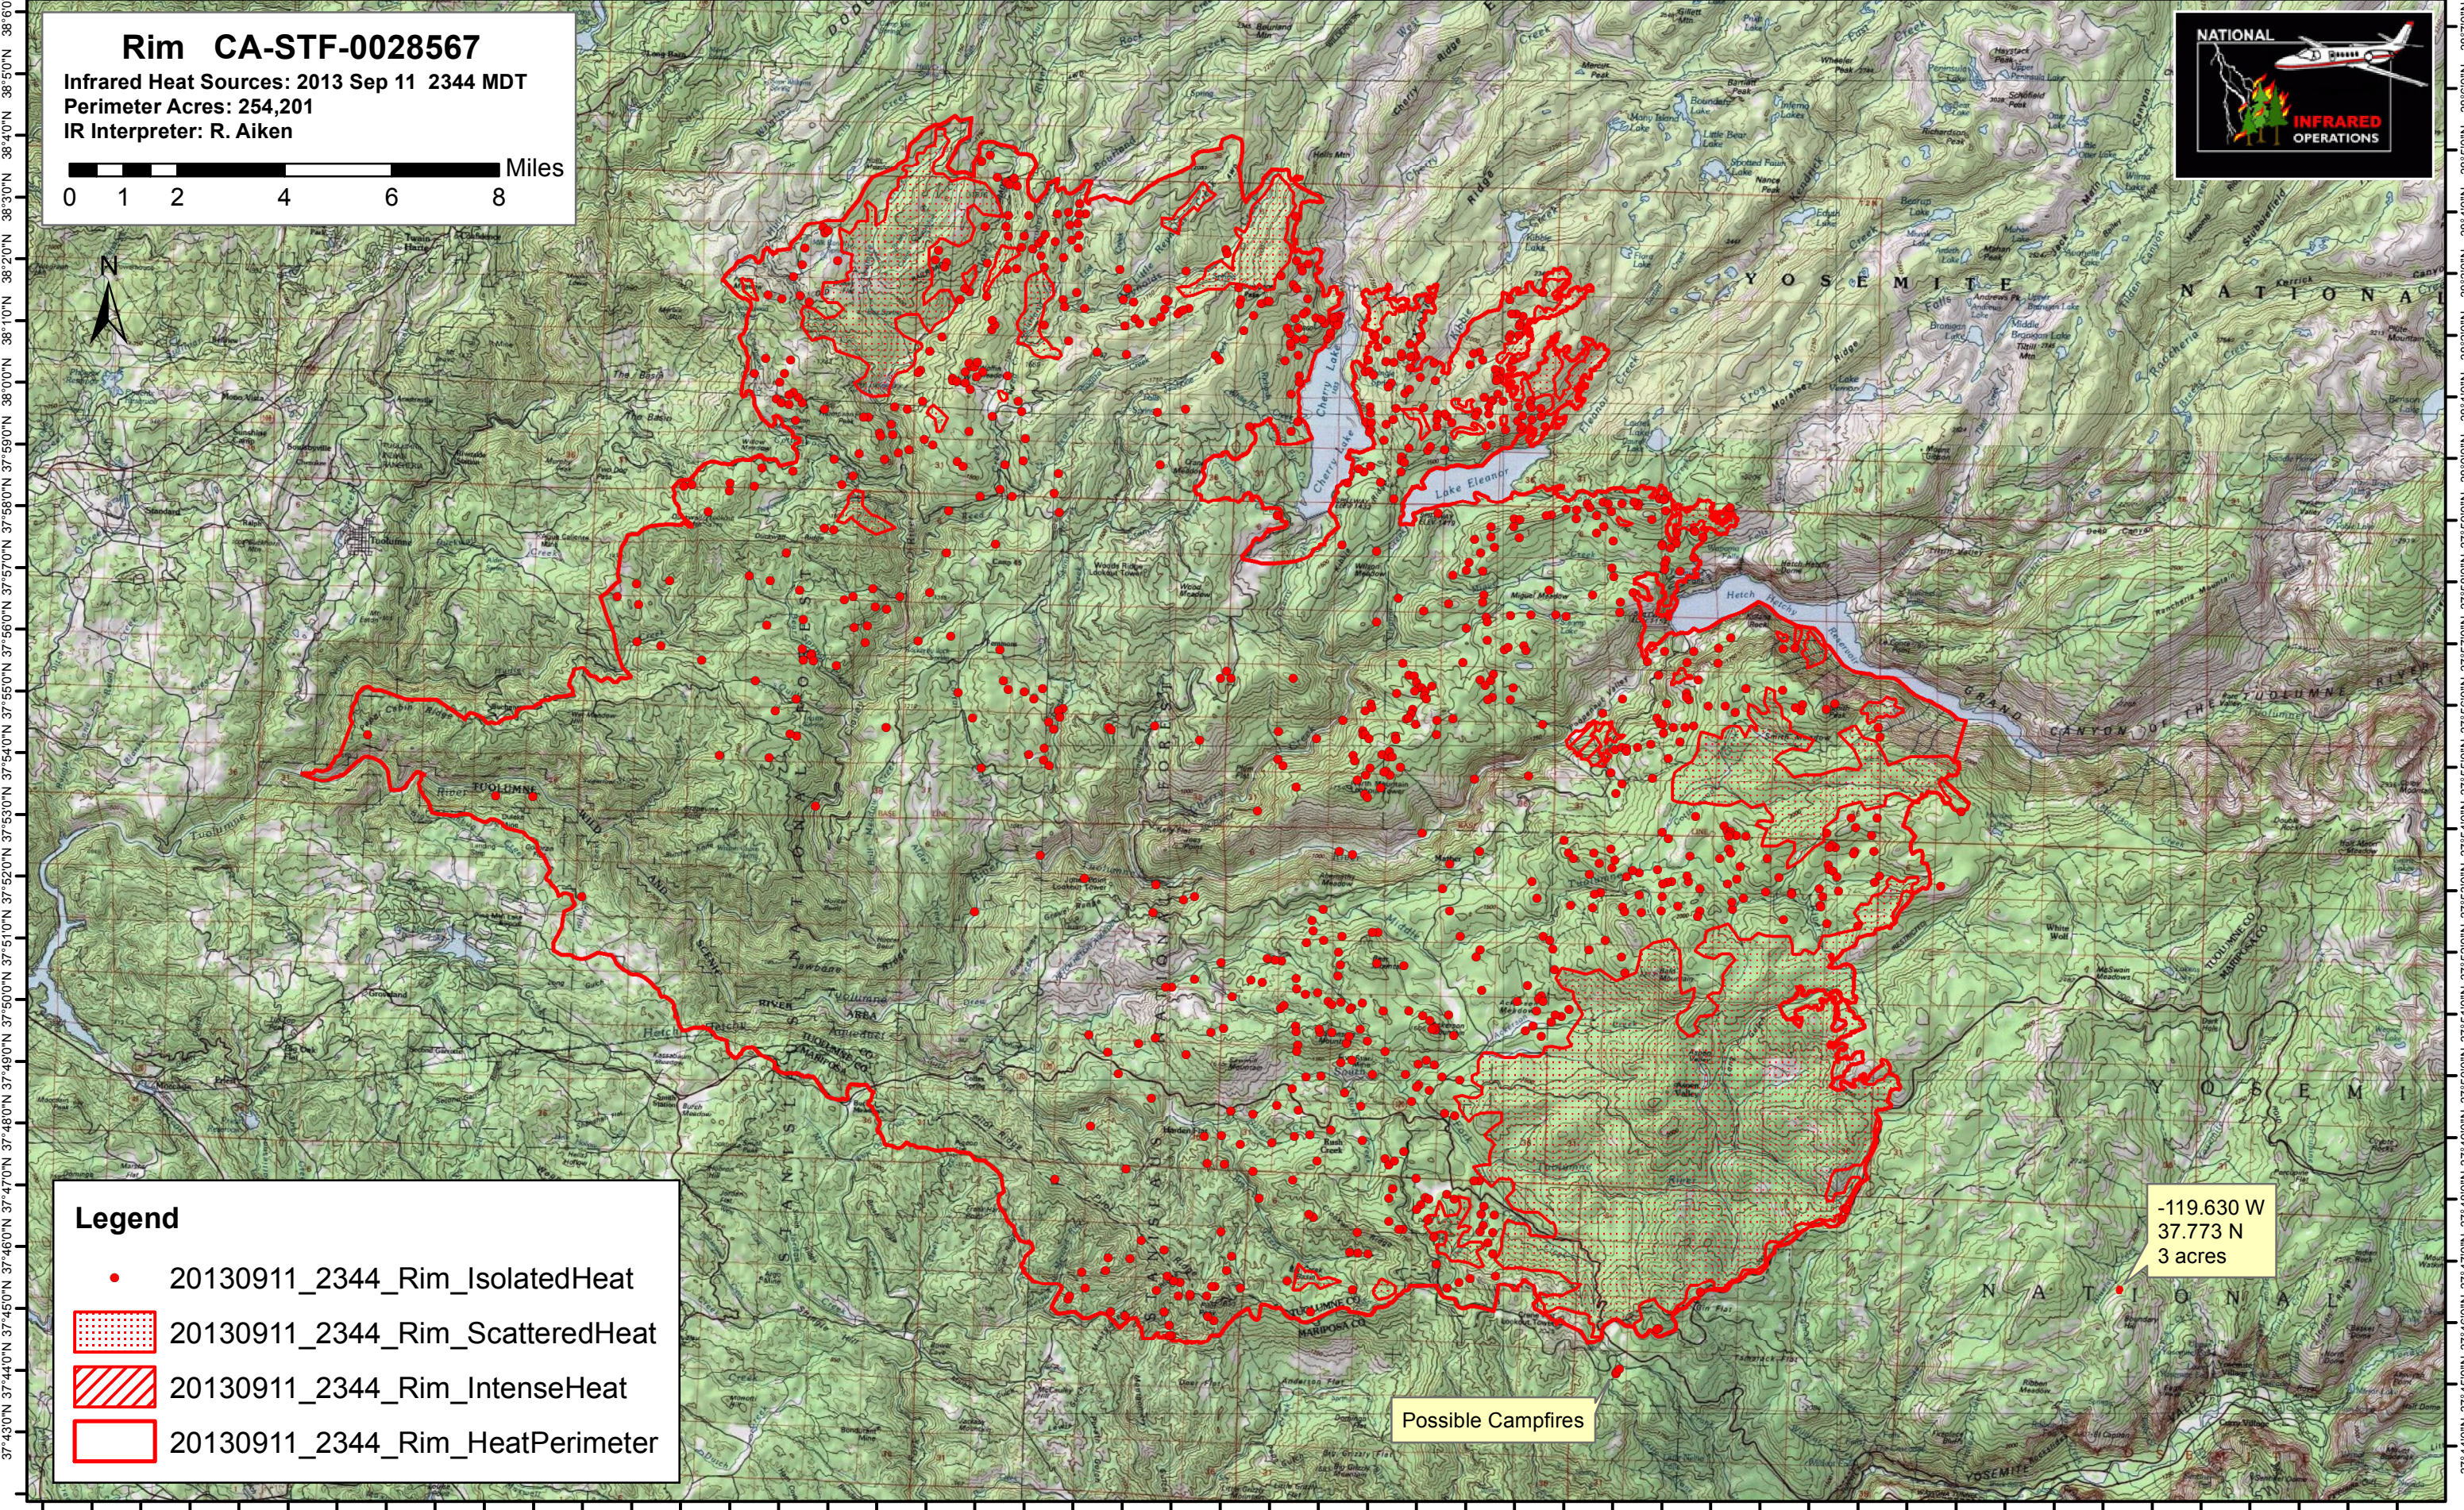

120°20'0"W 120°18'0"W 120°16'0"W 120°14'0"W 120°12'0"W 120°10'0"W 120°8'0"W 120°6'0"W 120°4'0"W 120°2'0"W 120°0'0"W 119°58'0"W 119°56'0"W 119°54'0"W 119°52'0"W 119°50'0"W 119°48'0"W 119°46'0"W 119°44'0"W 119°42'0"W 119°40'0"W 119°38'0"W 119°36'0"W 119°34'0"W 119°32'0"W

Rim CA-STF-0028567
Infrared Heat Sources: 2013 Sep 11 2344 MDT
Perimeter Acres: 254,201
IR Interpreter: R. Aiken

Legend

- 20130911_2344_Rim_IsolatedHeat
- ▨ 20130911_2344_Rim_ScatteredHeat
- ▧ 20130911_2344_Rim_IntenseHeat
- ▭ 20130911_2344_Rim_HeatPerimeter

-119.630 W
37.773 N
3 acres

Possible Campfires

120°20'0"W 120°18'0"W 120°16'0"W 120°14'0"W 120°12'0"W 120°10'0"W 120°8'0"W 120°6'0"W 120°4'0"W 120°2'0"W 120°0'0"W 119°58'0"W 119°56'0"W 119°54'0"W 119°52'0"W 119°50'0"W 119°48'0"W 119°46'0"W 119°44'0"W 119°42'0"W 119°40'0"W 119°38'0"W 119°36'0"W 119°34'0"W 119°32'0"W