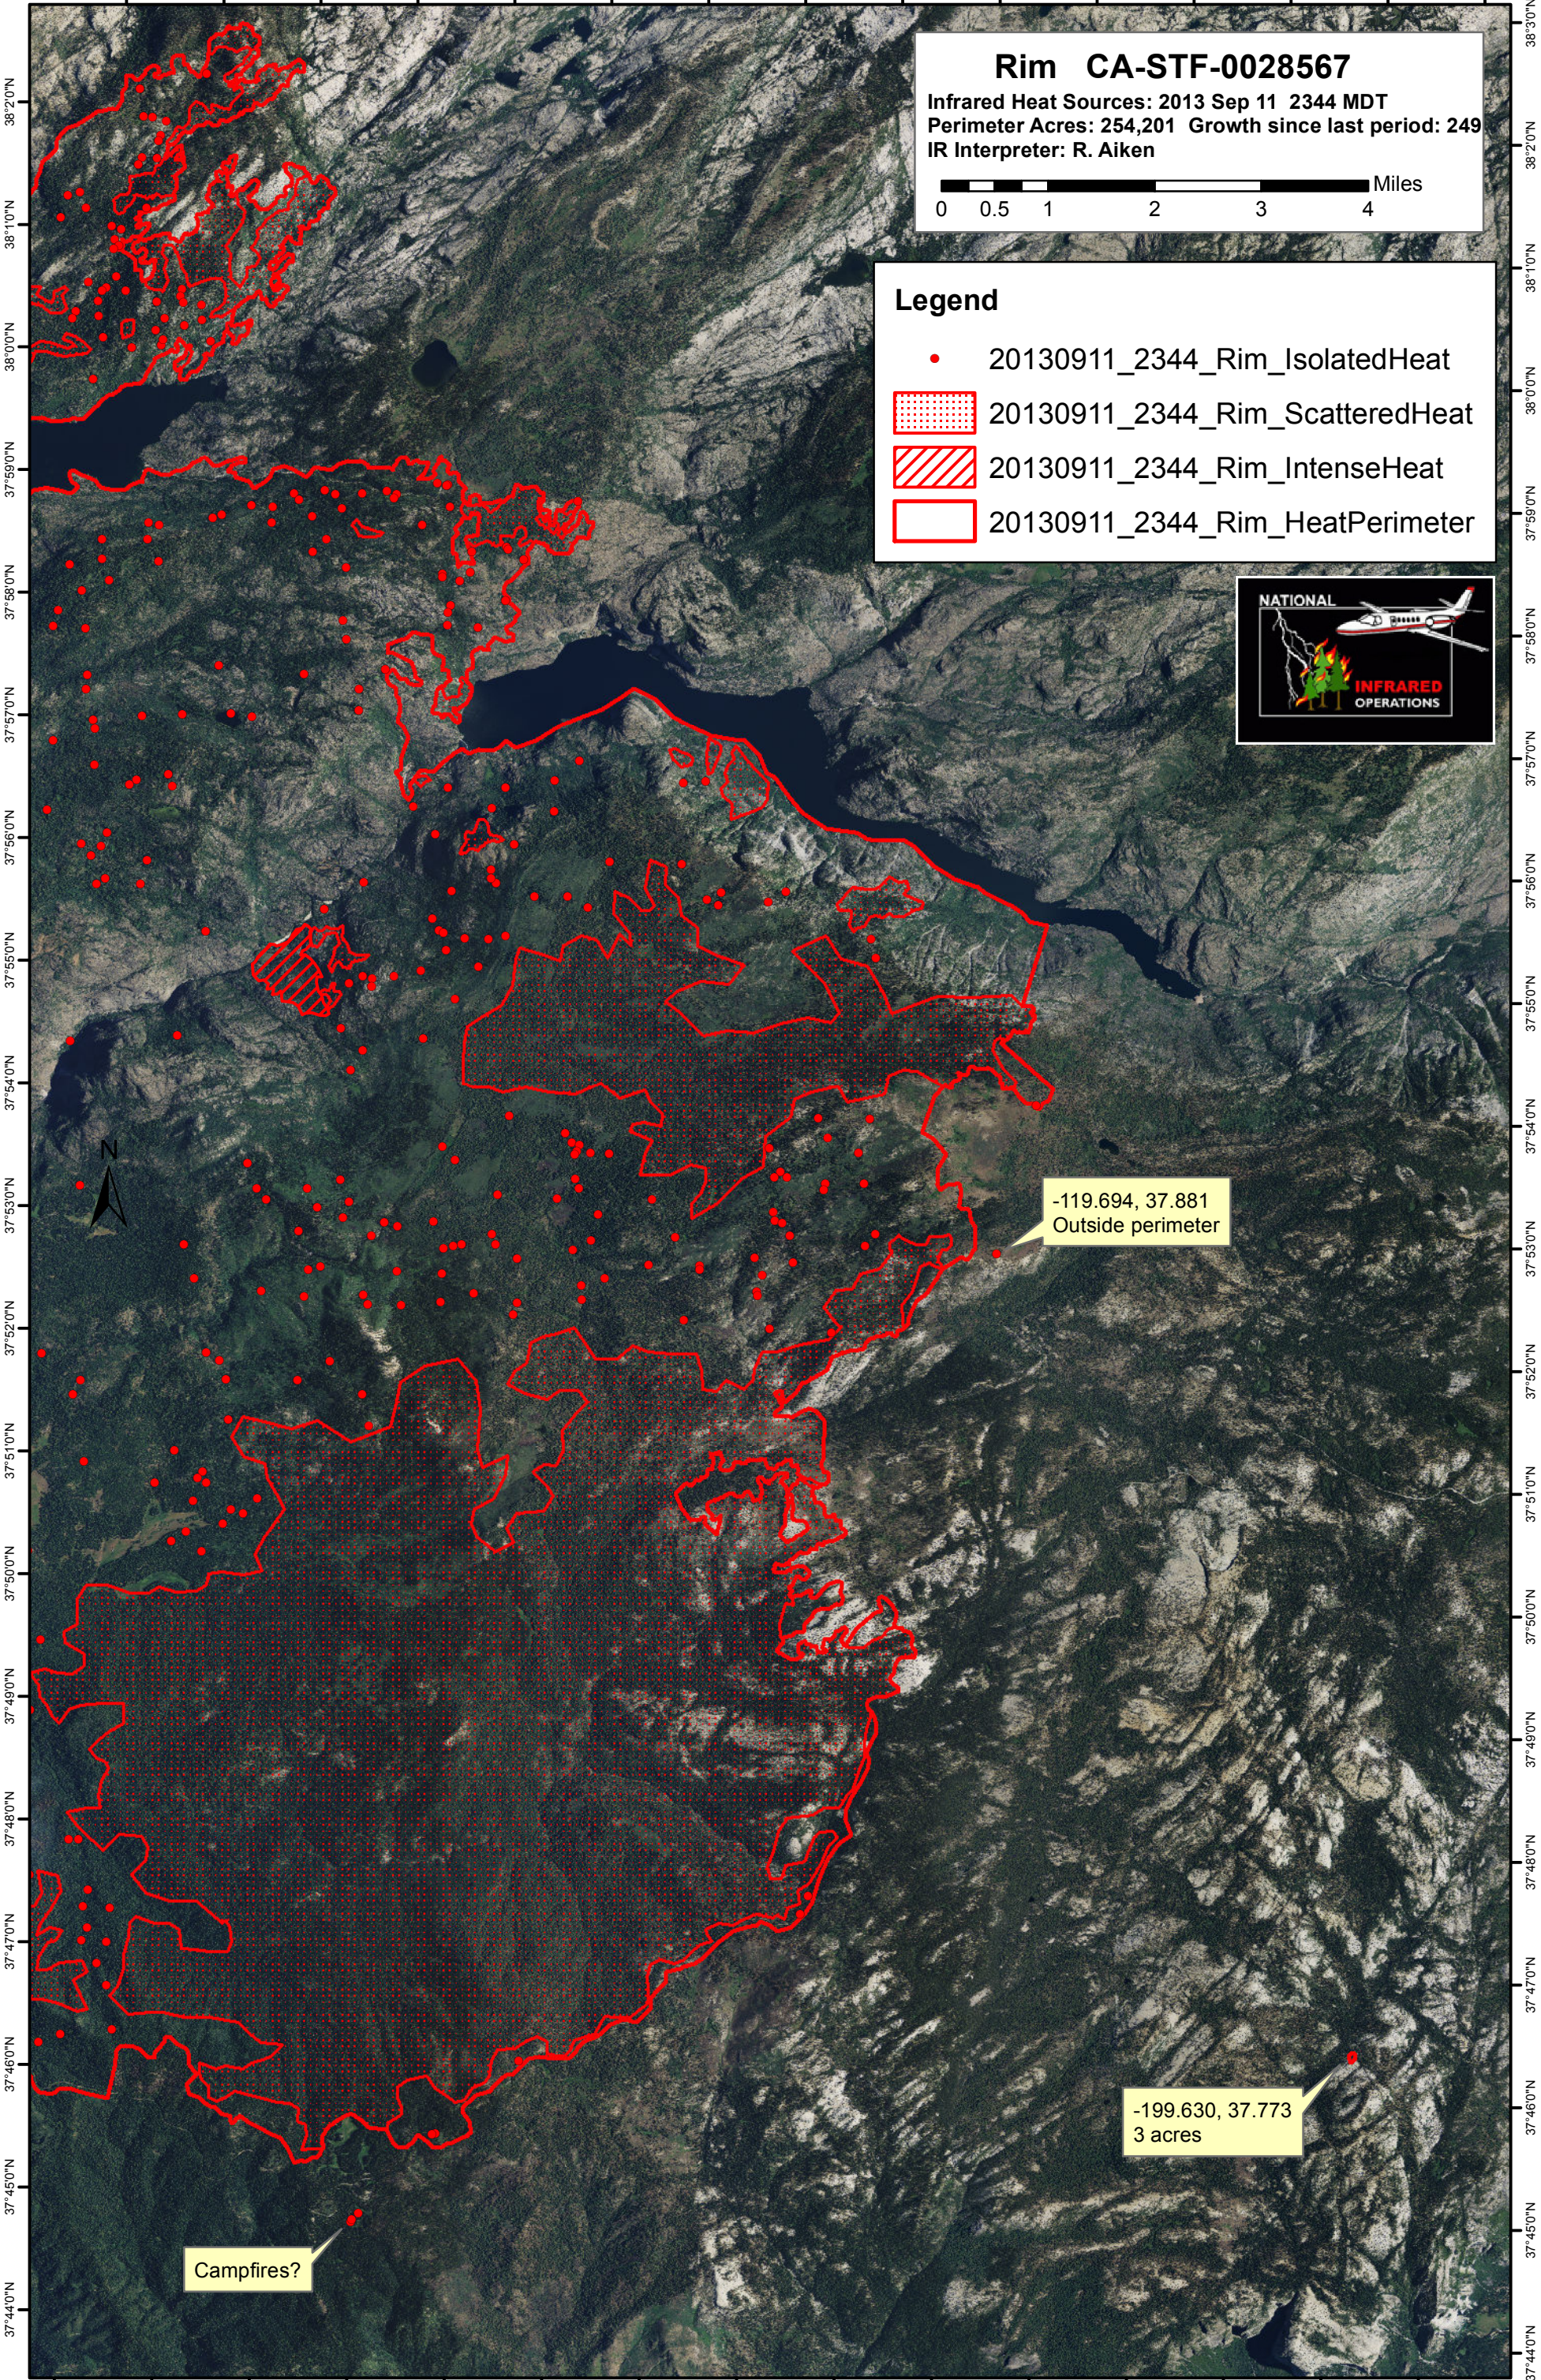

119°51'0"W 119°50'0"W 119°49'0"W 119°48'0"W 119°47'0"W 119°46'0"W 119°45'0"W 119°44'0"W 119°43'0"W 119°42'0"W 119°41'0"W 119°40'0"W 119°39'0"W 119°38'0"W 119°37'0"W

Rim CA-STF-0028567
Infrared Heat Sources: 2013 Sep 11 2344 MDT
Perimeter Acres: 254,201 Growth since last period: 249
IR Interpreter: R. Aiken

- Legend**
- 20130911_2344_Rim_IsolatedHeat
 -  20130911_2344_Rim_ScatteredHeat
 -  20130911_2344_Rim_IntenseHeat
 -  20130911_2344_Rim_HeatPerimeter

-119.694, 37.881
Outside perimeter

-199.630, 37.773
3 acres

Campfires?

119°51'0"W 119°50'0"W 119°49'0"W 119°48'0"W 119°47'0"W 119°46'0"W 119°45'0"W 119°44'0"W 119°43'0"W 119°42'0"W 119°41'0"W 119°40'0"W 119°39'0"W 119°38'0"W 119°37'0"W