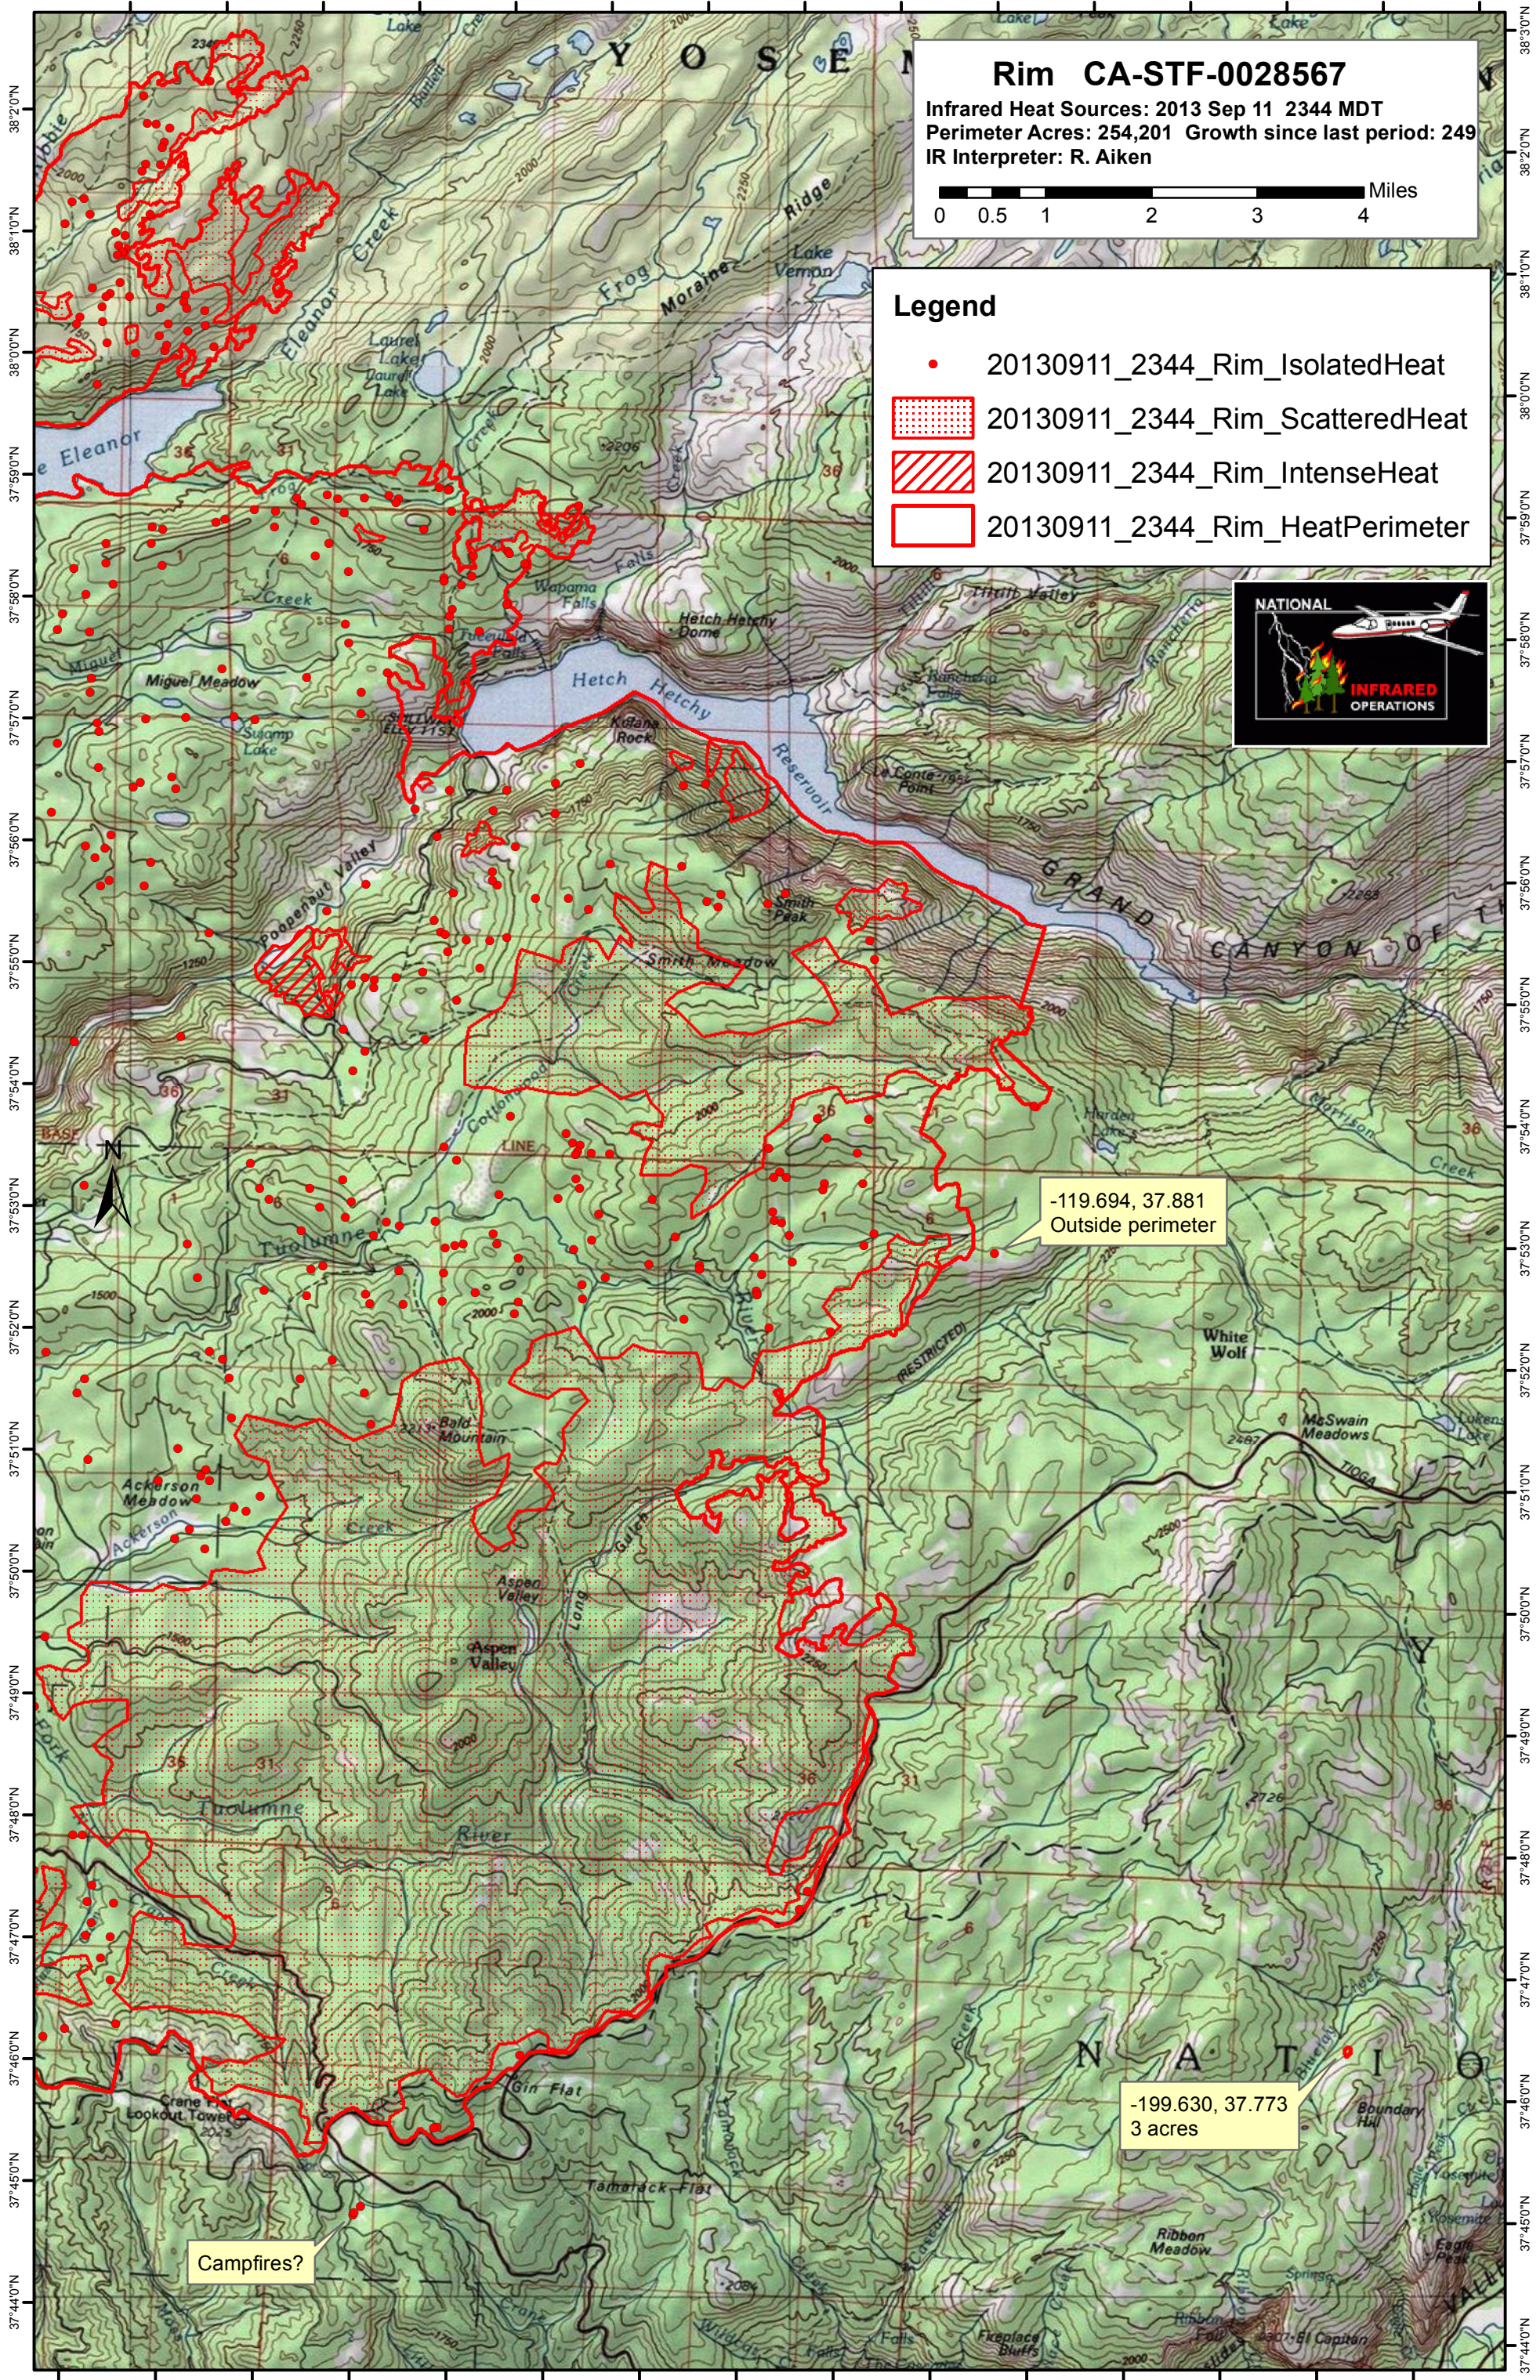

119°51'0"W 119°50'0"W 119°49'0"W 119°48'0"W 119°47'0"W 119°46'0"W 119°45'0"W 119°44'0"W 119°43'0"W 119°42'0"W 119°41'0"W 119°40'0"W 119°39'0"W 119°38'0"W 119°37'0"W

**Rim CA-STF-0028567**  
Infrared Heat Sources: 2013 Sep 11 2344 MDT  
Perimeter Acres: 254,201 Growth since last period: 249  
IR Interpreter: R. Aiken

- Legend**
- 20130911\_2344\_Rim\_IsolatedHeat
  - 20130911\_2344\_Rim\_ScatteredHeat
  - ▨ 20130911\_2344\_Rim\_IntenseHeat
  - 20130911\_2344\_Rim\_HeatPerimeter

-119.694, 37.881  
Outside perimeter

-199.630, 37.773  
3 acres

Campfires?

119°51'0"W 119°50'0"W 119°49'0"W 119°48'0"W 119°47'0"W 119°46'0"W 119°45'0"W 119°44'0"W 119°43'0"W 119°42'0"W 119°41'0"W 119°40'0"W 119°39'0"W 119°38'0"W 119°37'0"W