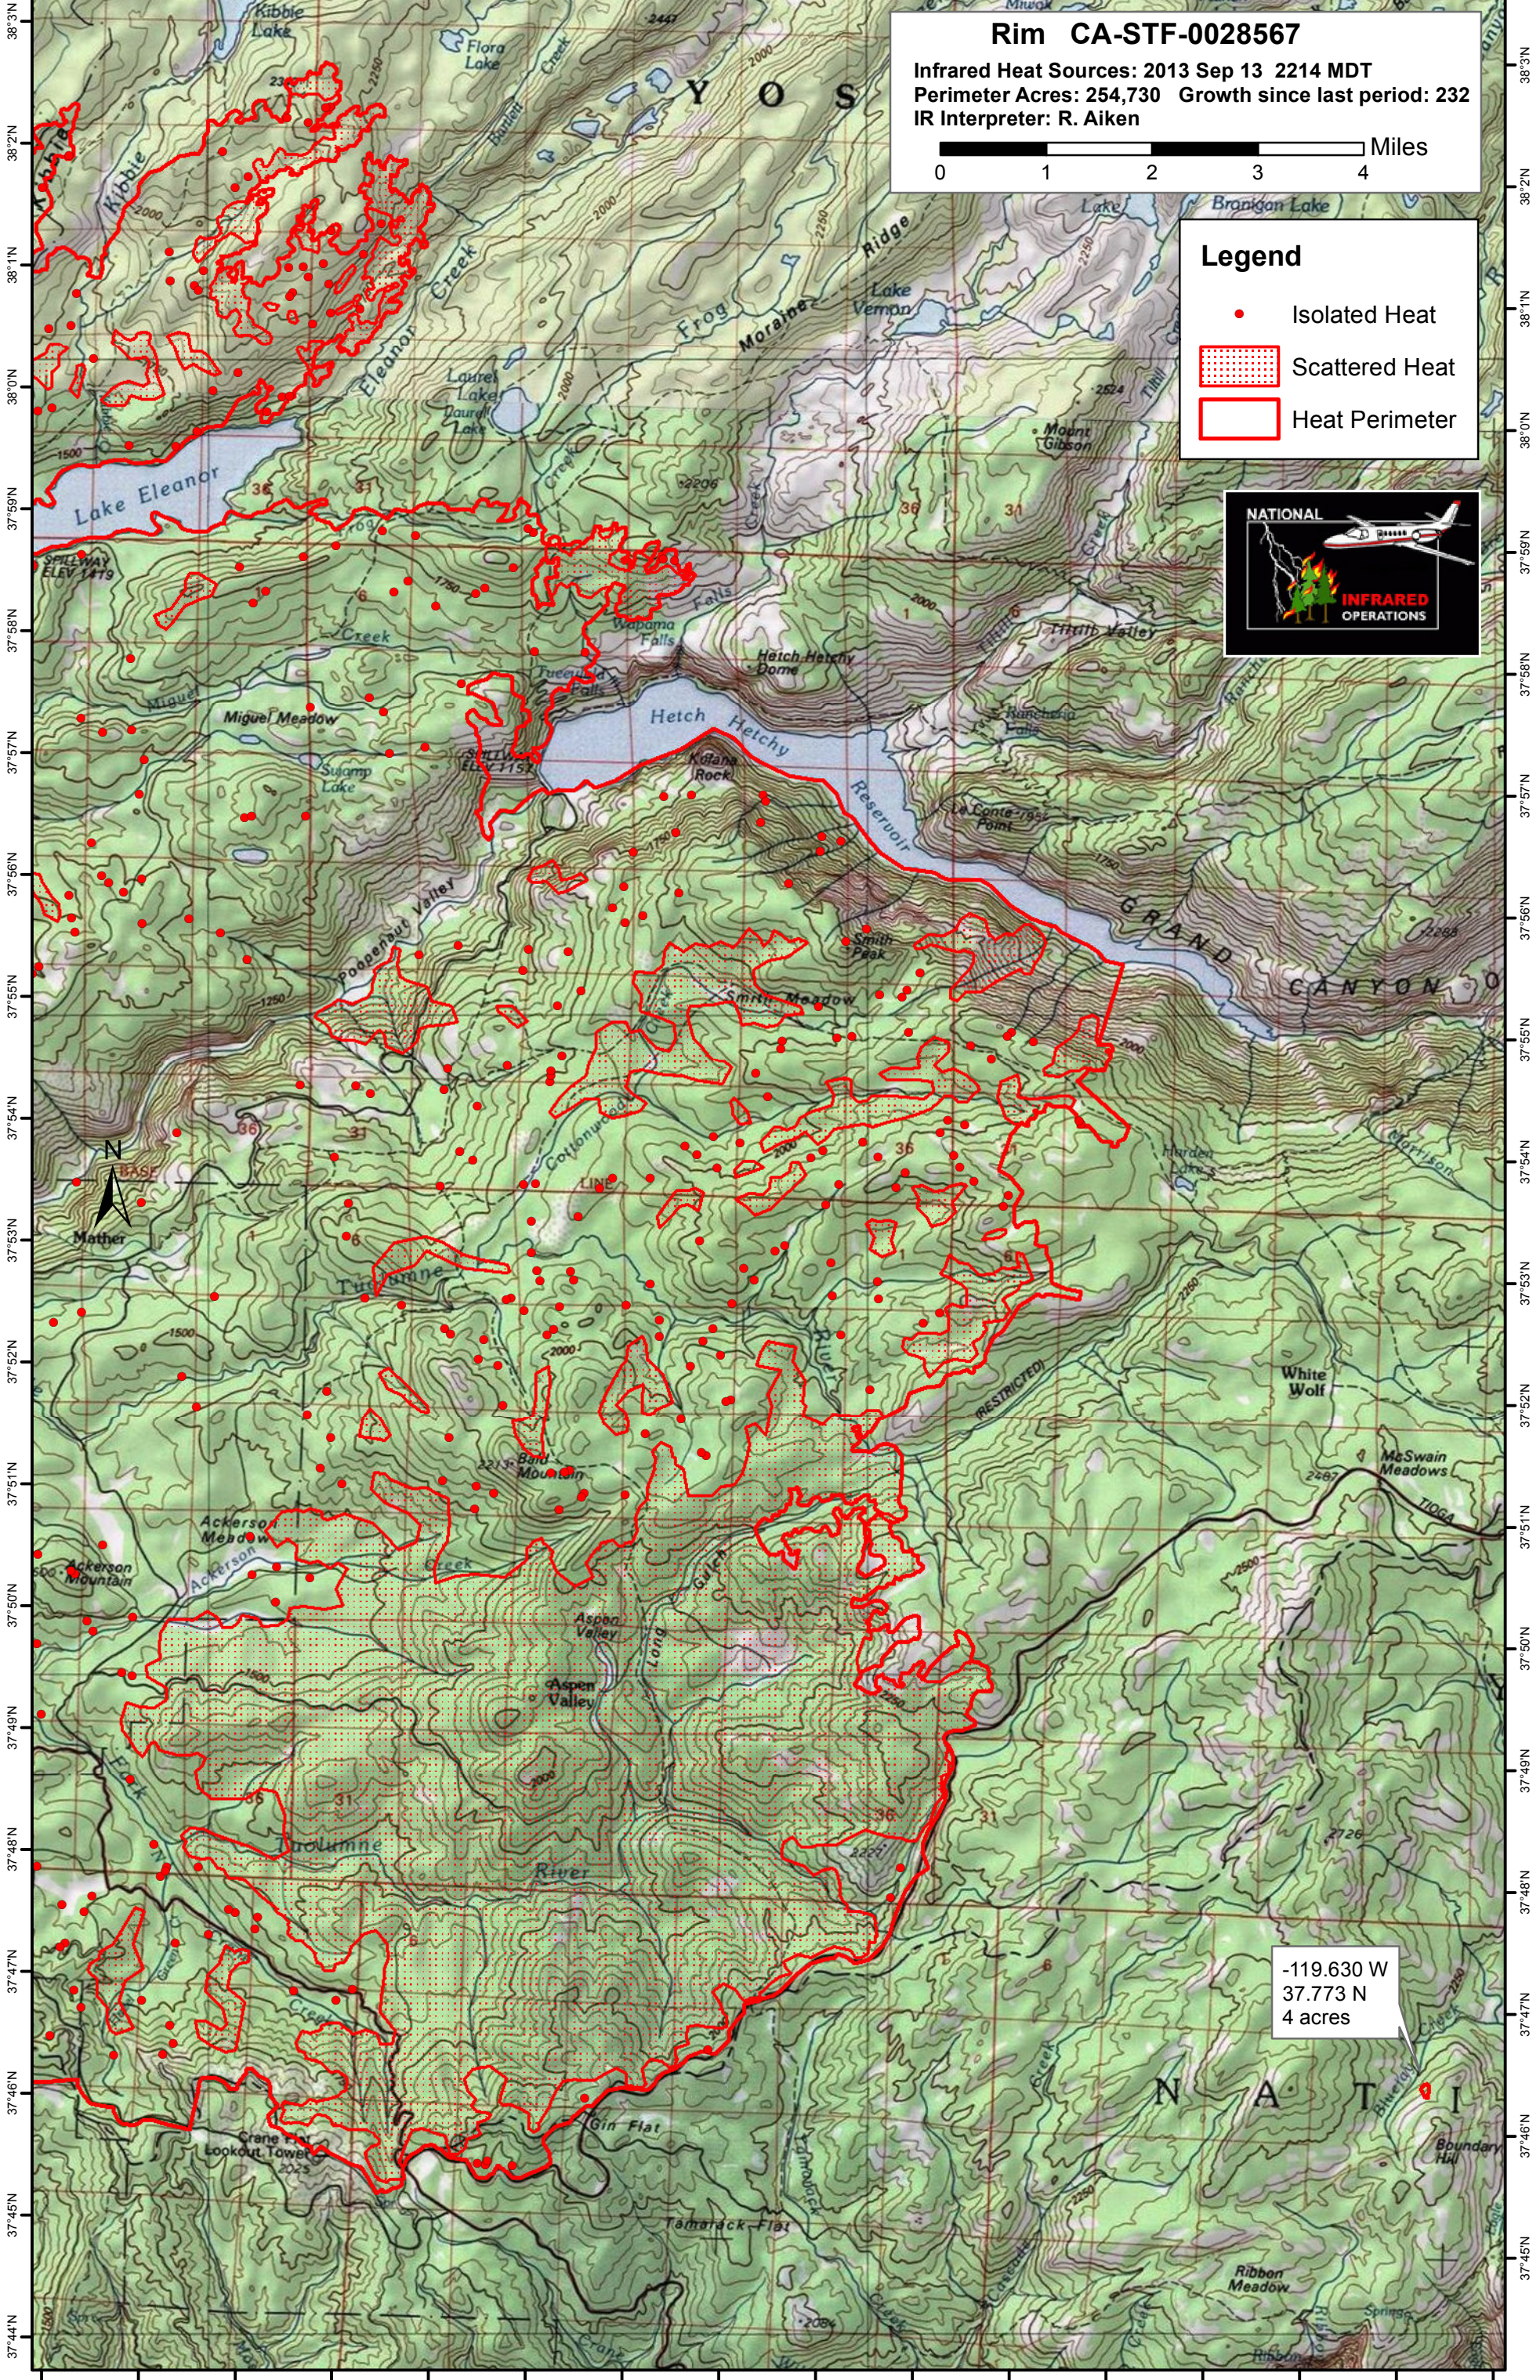

119°52'W 119°51'W 119°50'W 119°49'W 119°48'W 119°47'W 119°46'W 119°45'W 119°44'W 119°43'W 119°42'W 119°41'W 119°40'W 119°39'W 119°38'W

Rim CA-STF-0028567
Infrared Heat Sources: 2013 Sep 13 2214 MDT
Perimeter Acres: 254,730 Growth since last period: 232
IR Interpreter: R. Aiken

Legend

- Isolated Heat
- Scattered Heat
- Heat Perimeter

-119.630 W
37.773 N
4 acres

119°52'W 119°51'W 119°50'W 119°49'W 119°48'W 119°47'W 119°46'W 119°45'W 119°44'W 119°43'W 119°42'W 119°41'W 119°40'W 119°39'W 119°38'W 119°37'W