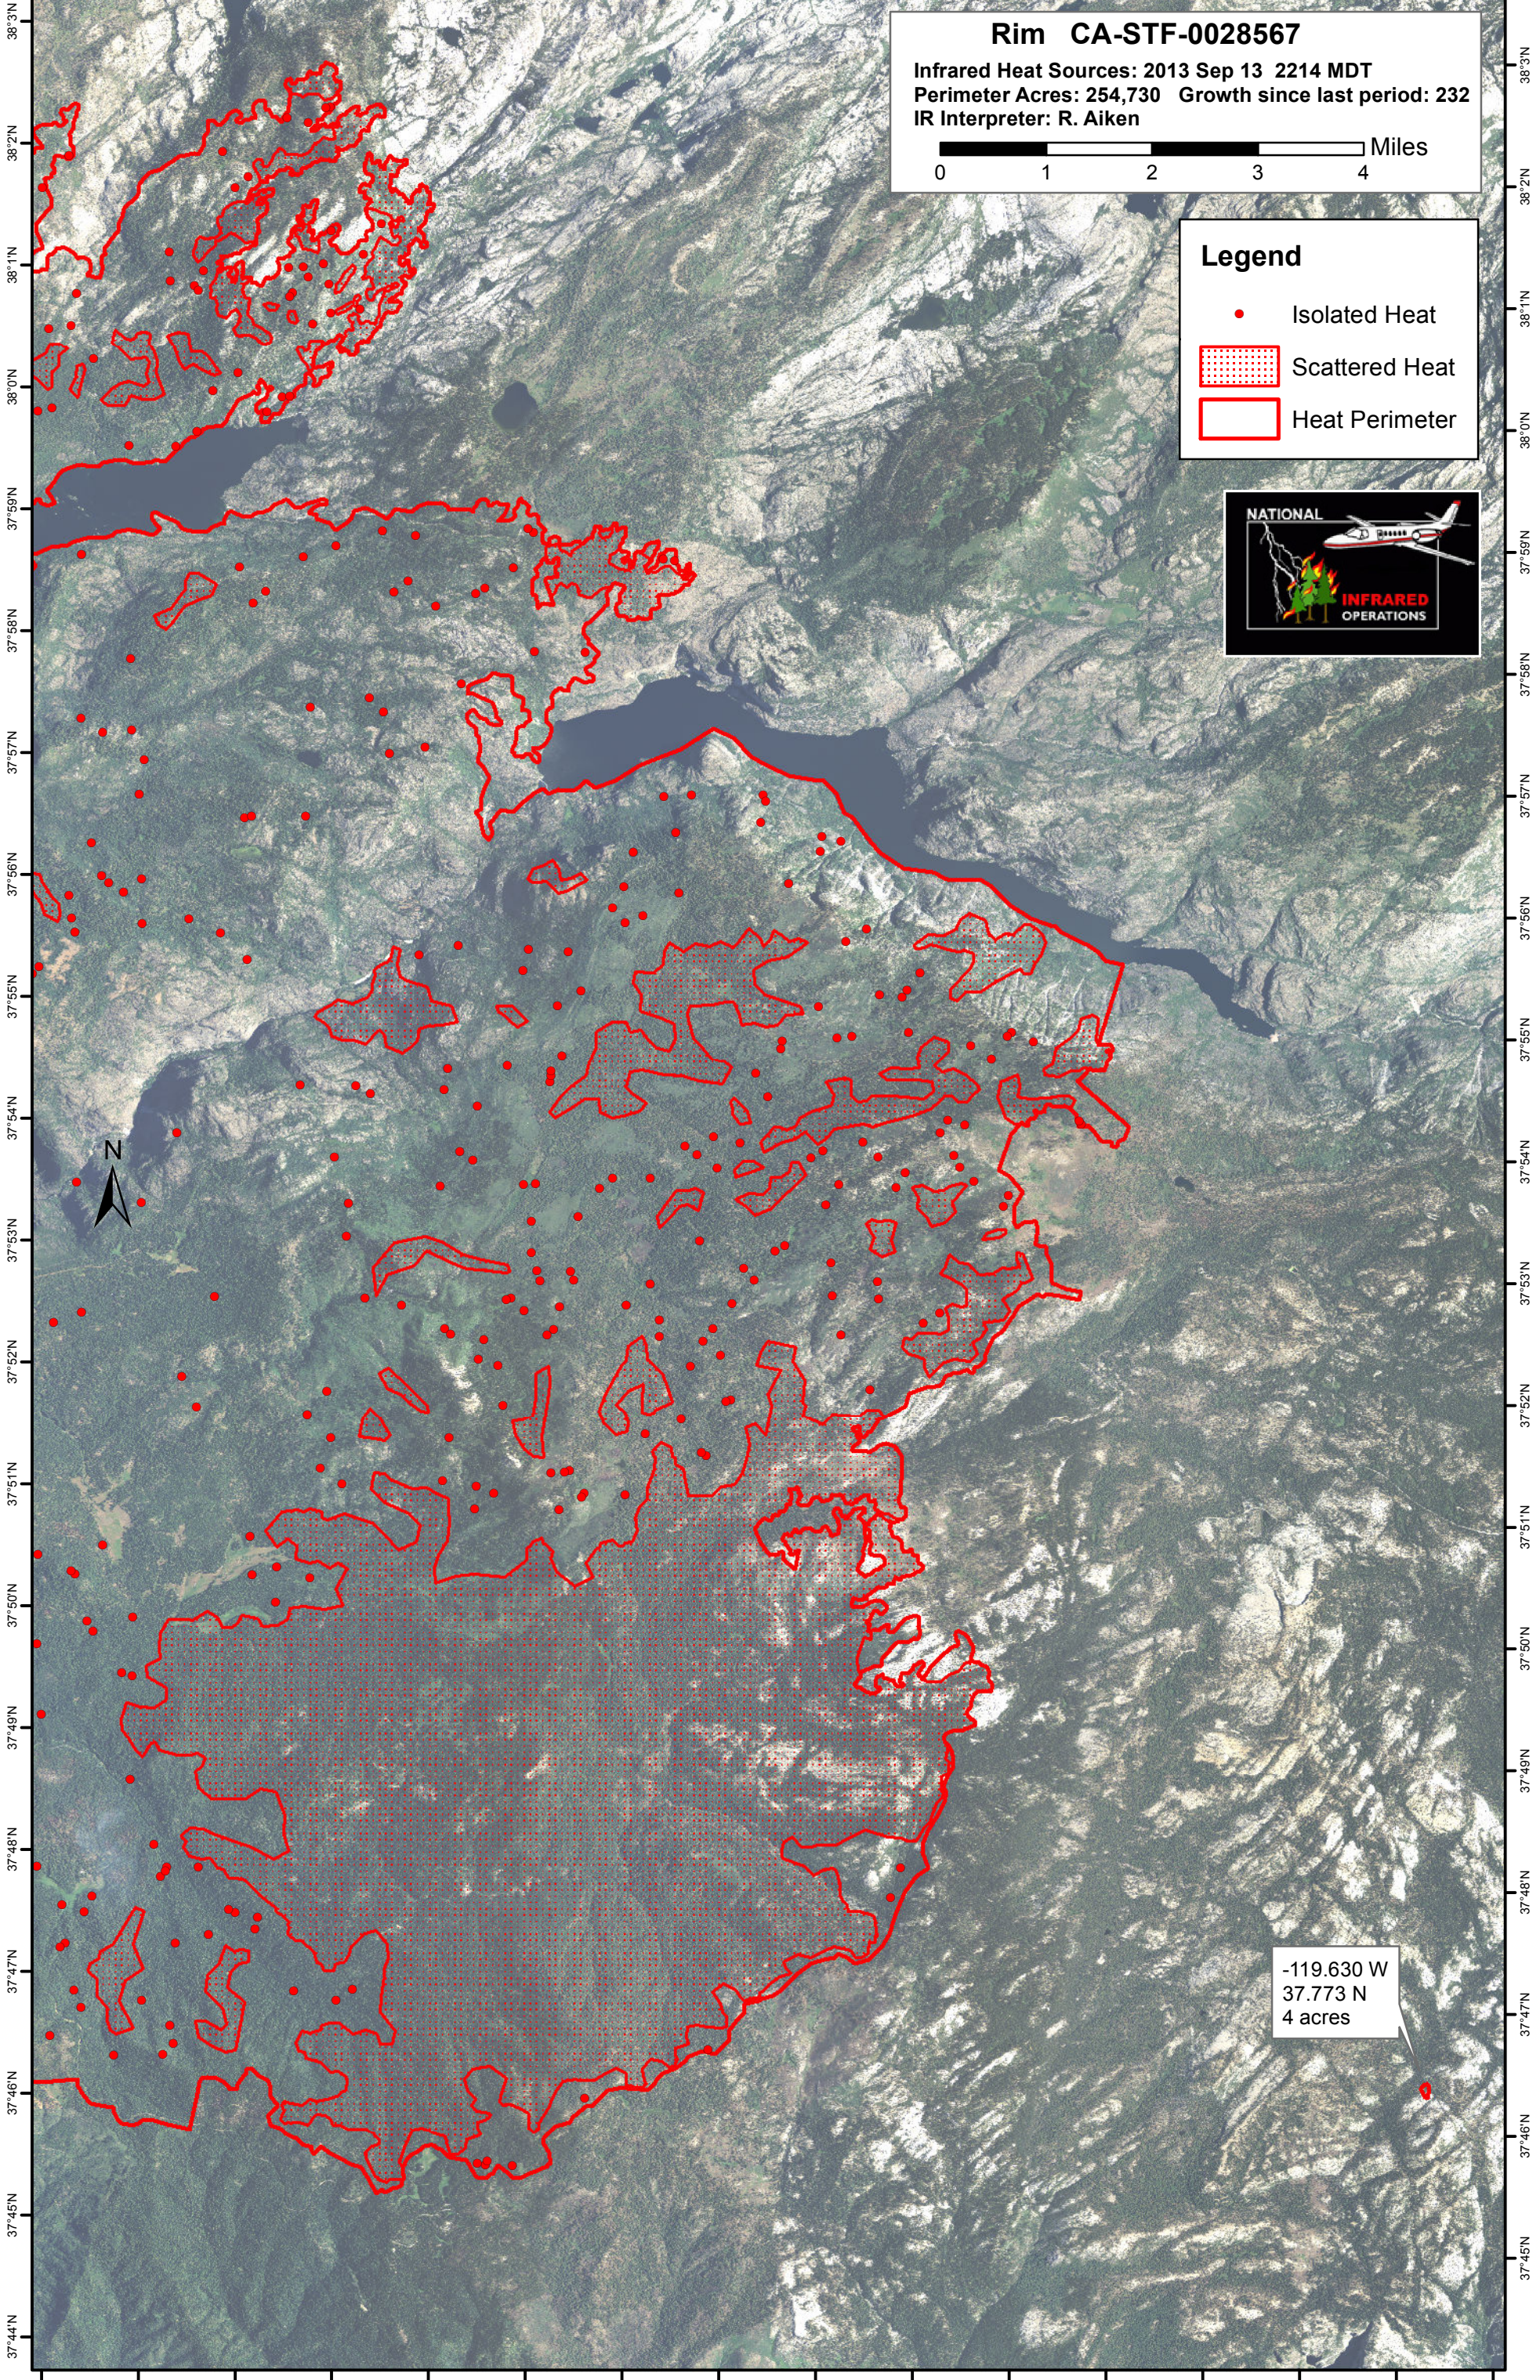

119°52'W 119°51'W 119°50'W 119°49'W 119°48'W 119°47'W 119°46'W 119°45'W 119°44'W 119°43'W 119°42'W 119°41'W 119°40'W 119°39'W 119°38'W

Rim CA-STF-0028567
Infrared Heat Sources: 2013 Sep 13 2214 MDT
Perimeter Acres: 254,730 Growth since last period: 232
IR Interpreter: R. Aiken

Legend

- Isolated Heat
- Scattered Heat
- Heat Perimeter

-119.630 W
37.773 N
4 acres

119°52'W 119°51'W 119°50'W 119°49'W 119°48'W 119°47'W 119°46'W 119°45'W 119°44'W 119°43'W 119°42'W 119°41'W 119°40'W 119°39'W 119°38'W