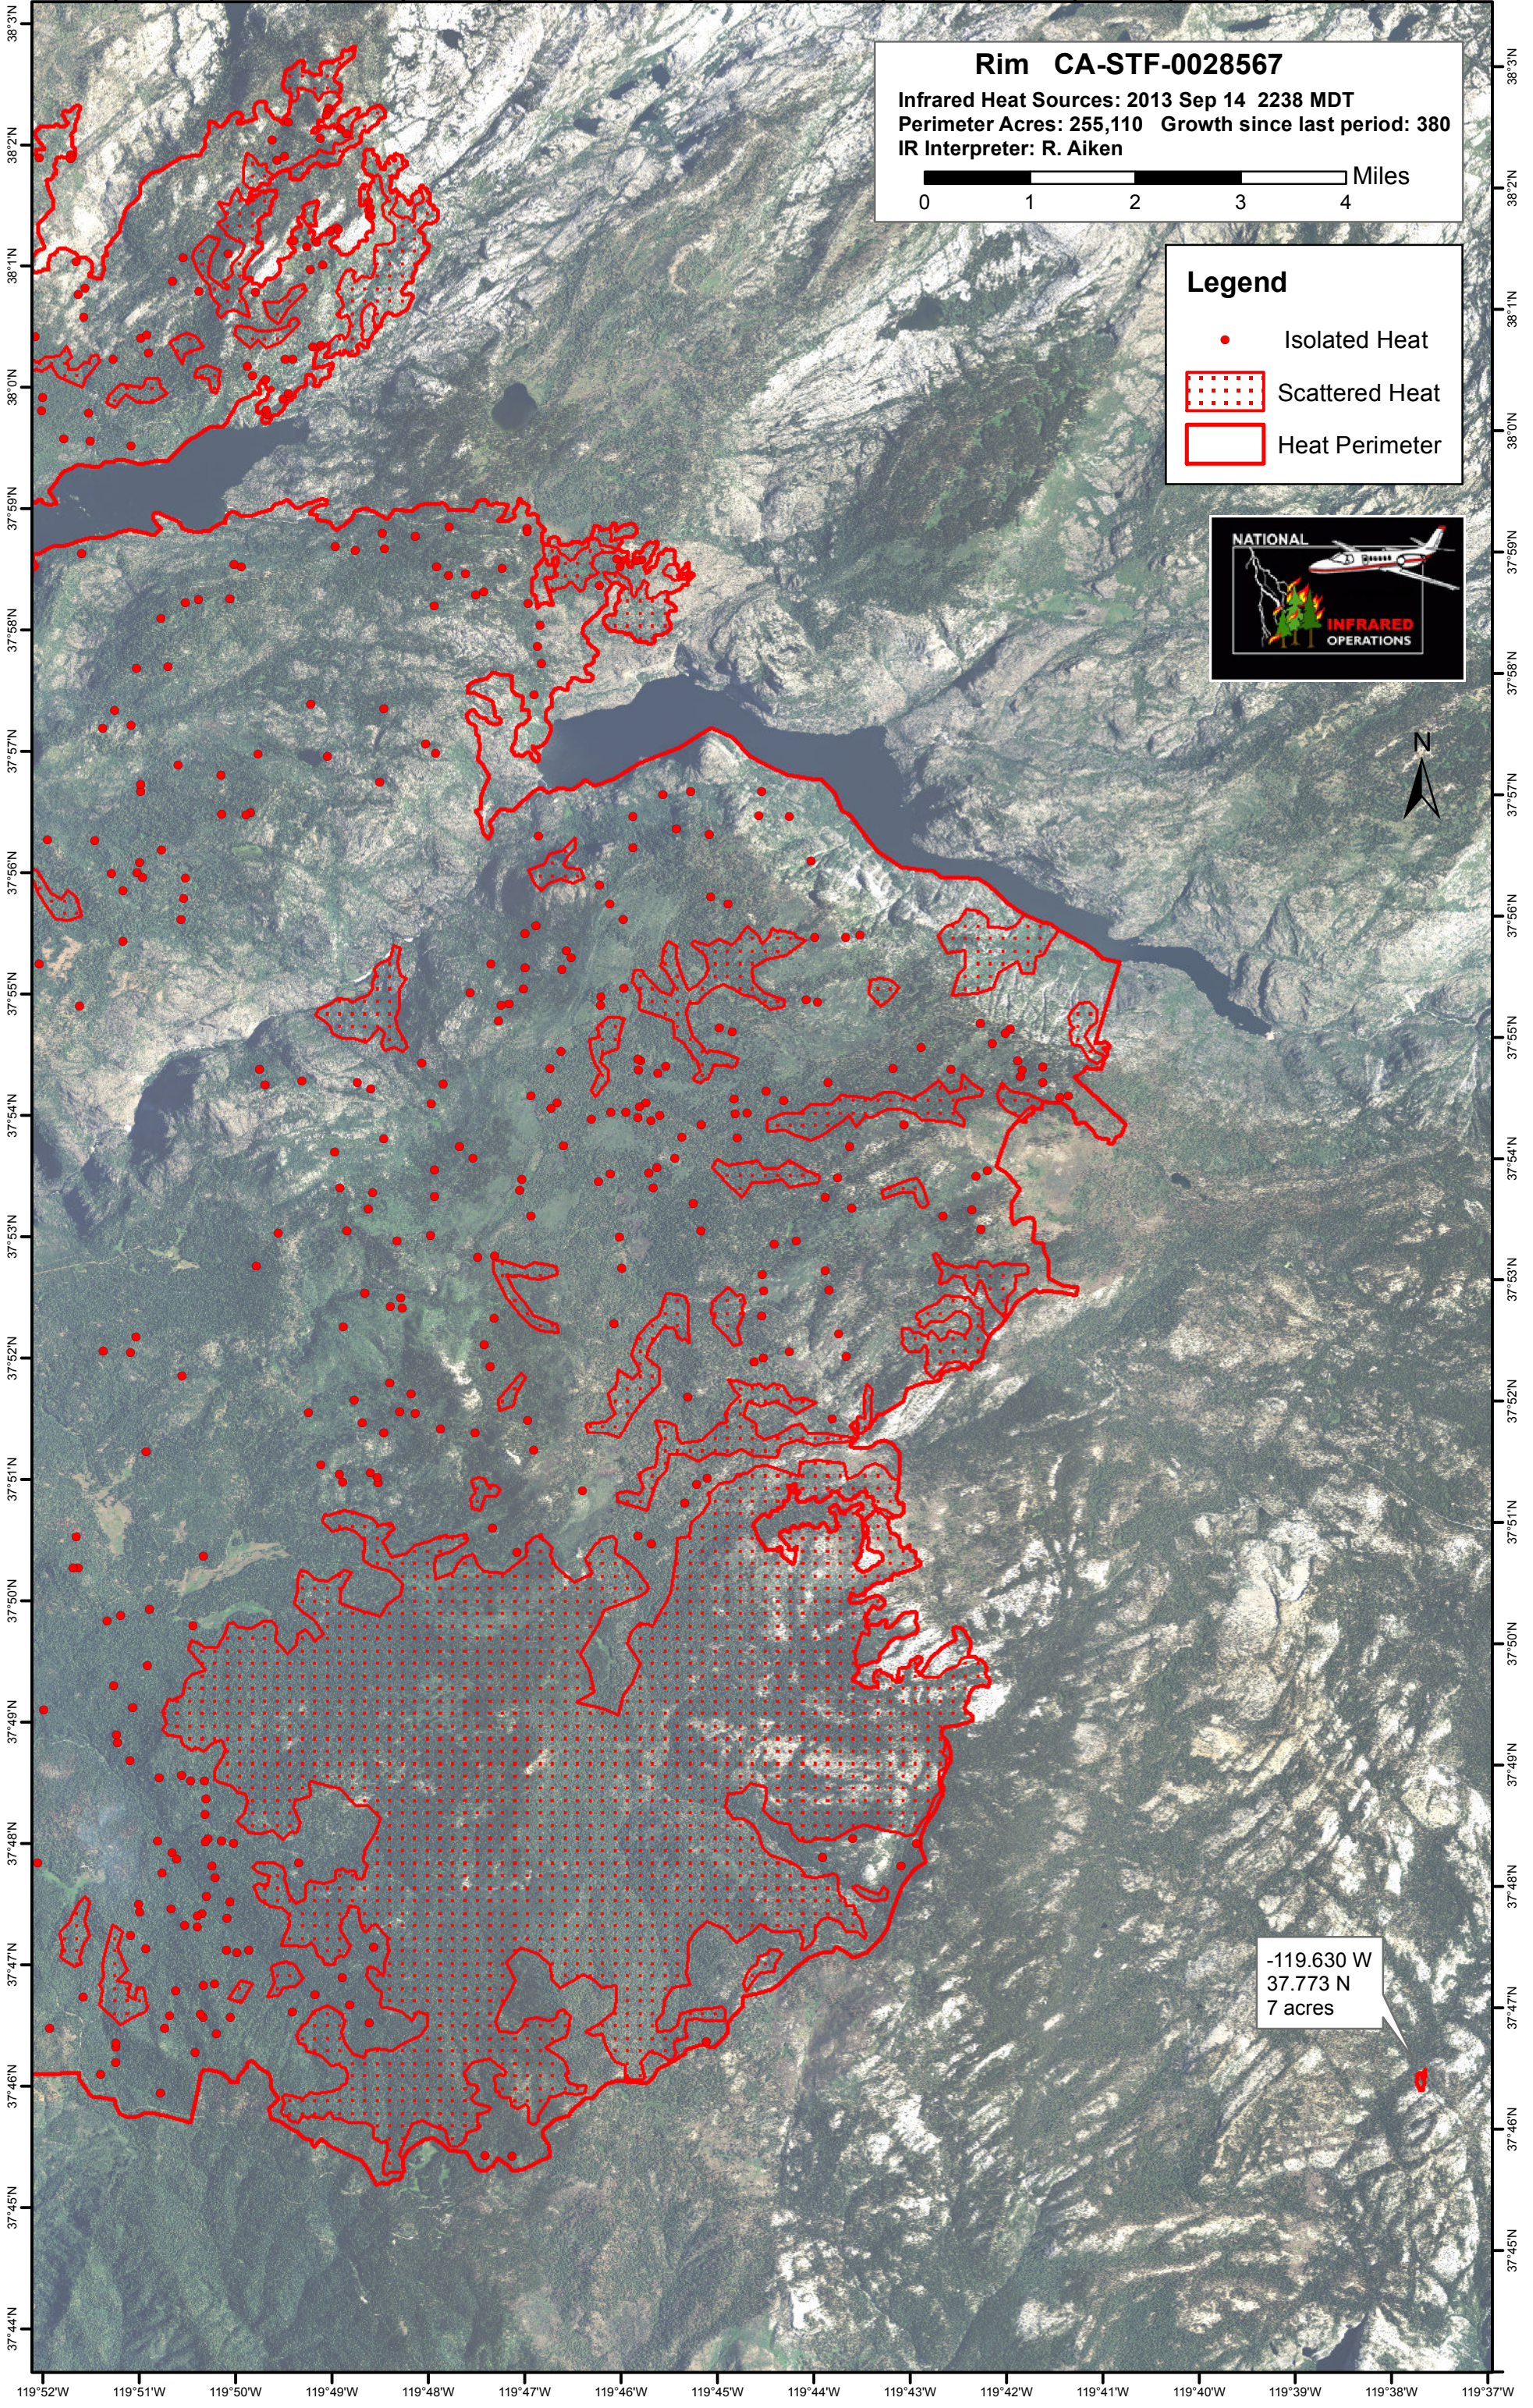

119°52'W 119°51'W 119°50'W 119°49'W 119°48'W 119°47'W 119°46'W 119°45'W 119°44'W 119°43'W 119°42'W 119°41'W 119°40'W 119°39'W 119°38'W

Rim CA-STF-0028567
Infrared Heat Sources: 2013 Sep 14 2238 MDT
Perimeter Acres: 255,110 Growth since last period: 380
IR Interpreter: R. Aiken

Legend

- Isolated Heat
- ▨ Scattered Heat
- ▭ Heat Perimeter

-119.630 W
37.773 N
7 acres

119°52'W 119°51'W 119°50'W 119°49'W 119°48'W 119°47'W 119°46'W 119°45'W 119°44'W 119°43'W 119°42'W 119°41'W 119°40'W 119°39'W 119°38'W 119°37'W