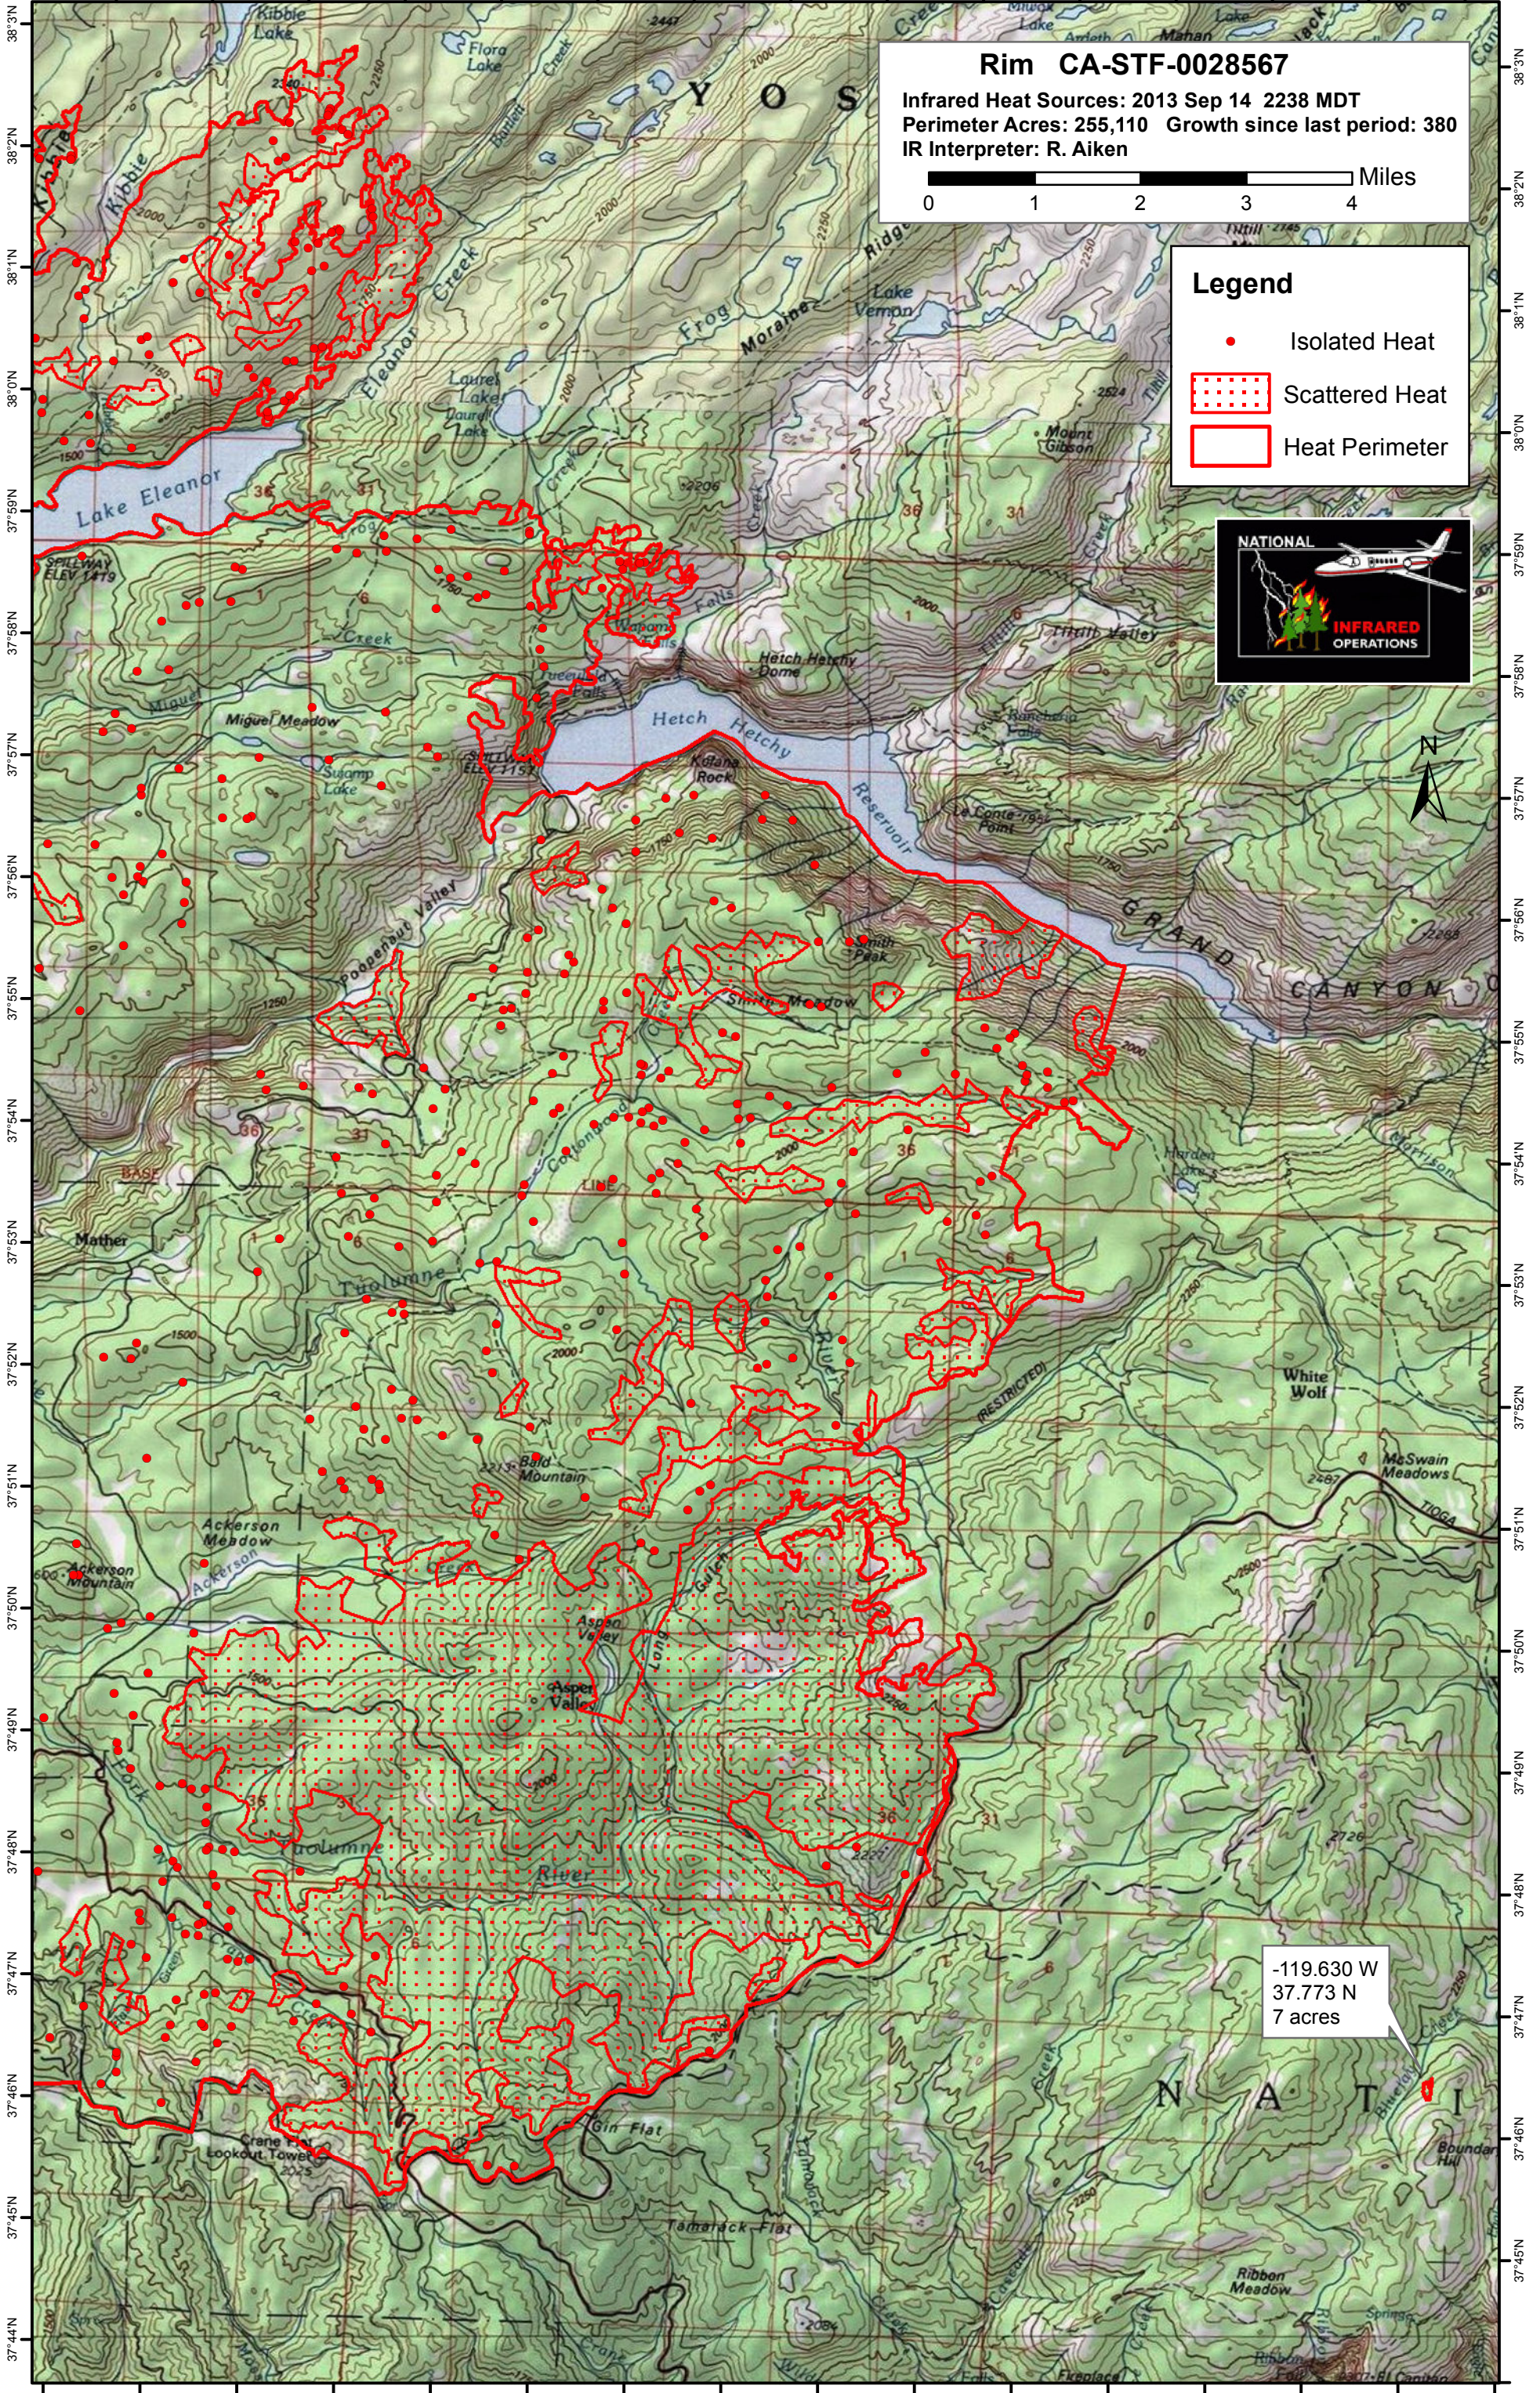

119°52'W 119°51'W 119°50'W 119°49'W 119°48'W 119°47'W 119°46'W 119°45'W 119°44'W 119°43'W 119°42'W 119°41'W 119°40'W 119°39'W 119°38'W

**Rim CA-STF-0028567**  
Infrared Heat Sources: 2013 Sep 14 2238 MDT  
Perimeter Acres: 255,110 Growth since last period: 380  
IR Interpreter: R. Aiken

**Legend**

- Isolated Heat
- Scattered Heat
- Heat Perimeter

119°52'W 119°51'W 119°50'W 119°49'W 119°48'W 119°47'W 119°46'W 119°45'W 119°44'W 119°43'W 119°42'W 119°41'W 119°40'W 119°39'W 119°38'W 119°37'W

-119.630 W  
37.773 N  
7 acres