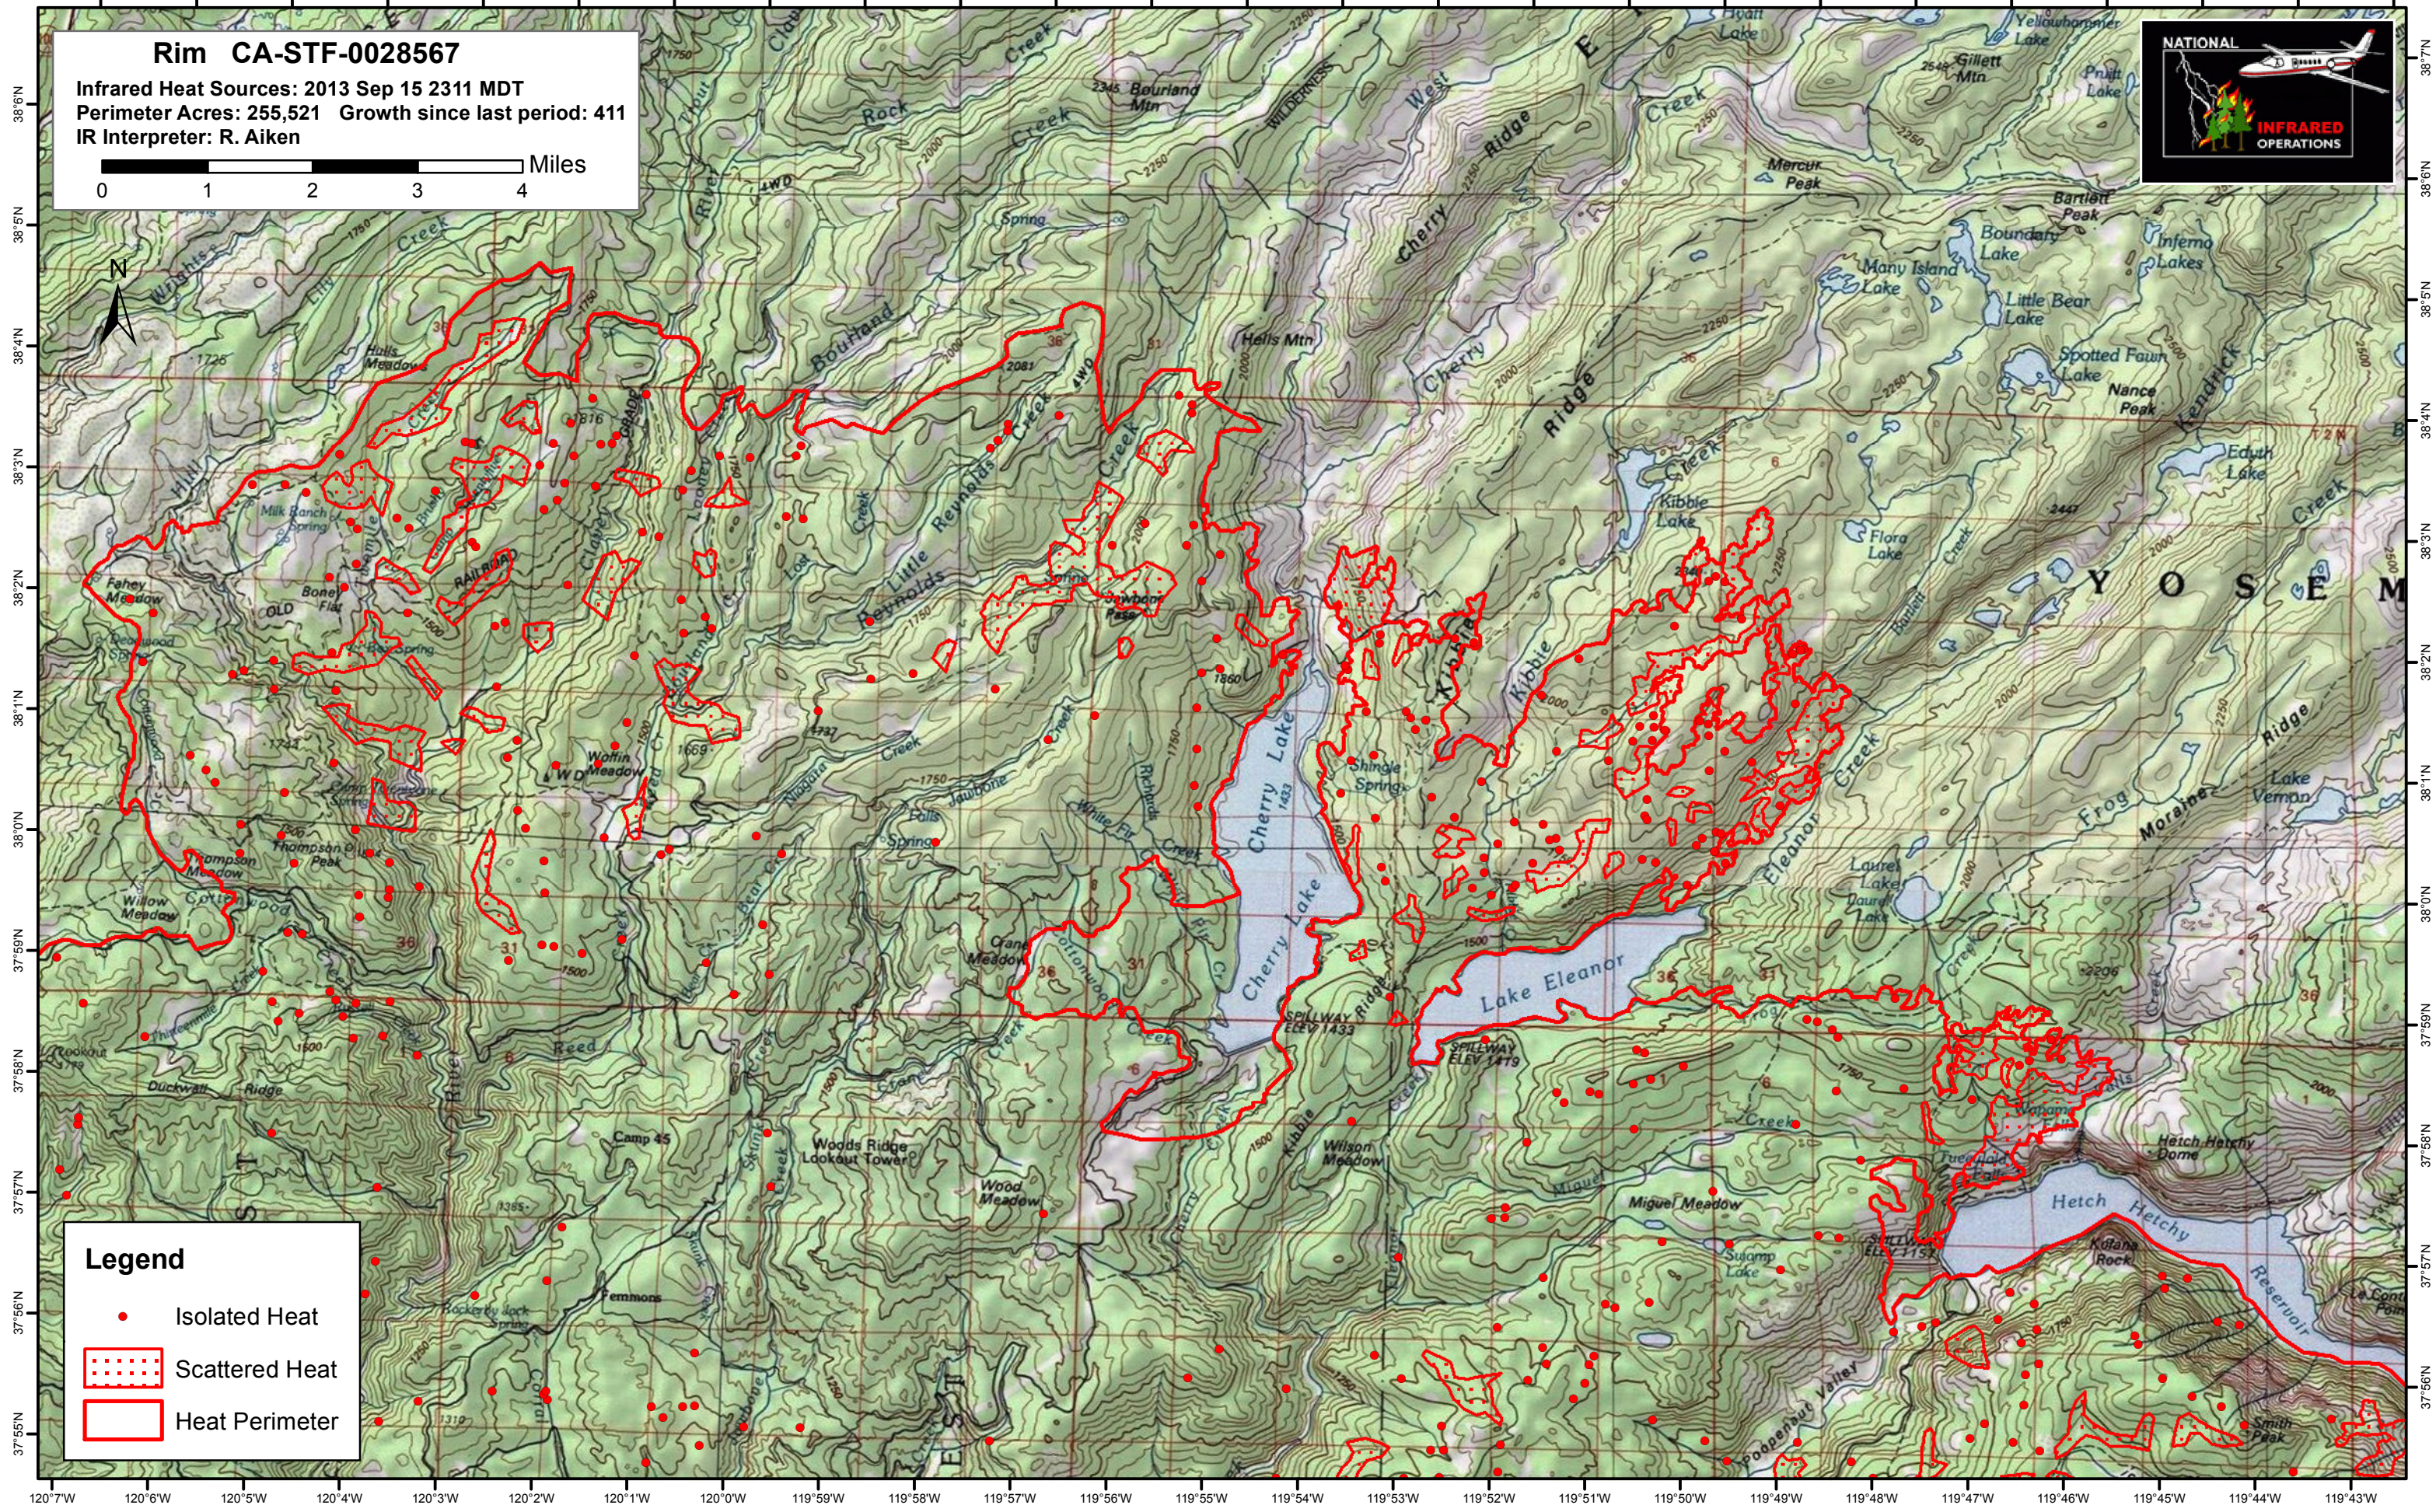

120°7'W 120°6'W 120°5'W 120°4'W 120°3'W 120°2'W 120°1'W 120°0'W 119°59'W 119°58'W 119°57'W 119°56'W 119°55'W 119°54'W 119°53'W 119°52'W 119°51'W 119°50'W 119°49'W 119°48'W 119°47'W 119°46'W 119°45'W 119°44'W 119°43'W

# Rim CA-STF-0028567

Infrared Heat Sources: 2013 Sep 15 2311 MDT  
Perimeter Acres: 255,521 Growth since last period: 411  
IR Interpreter: R. Aiken

**Legend**

- Isolated Heat
- Scattered Heat
- Heat Perimeter